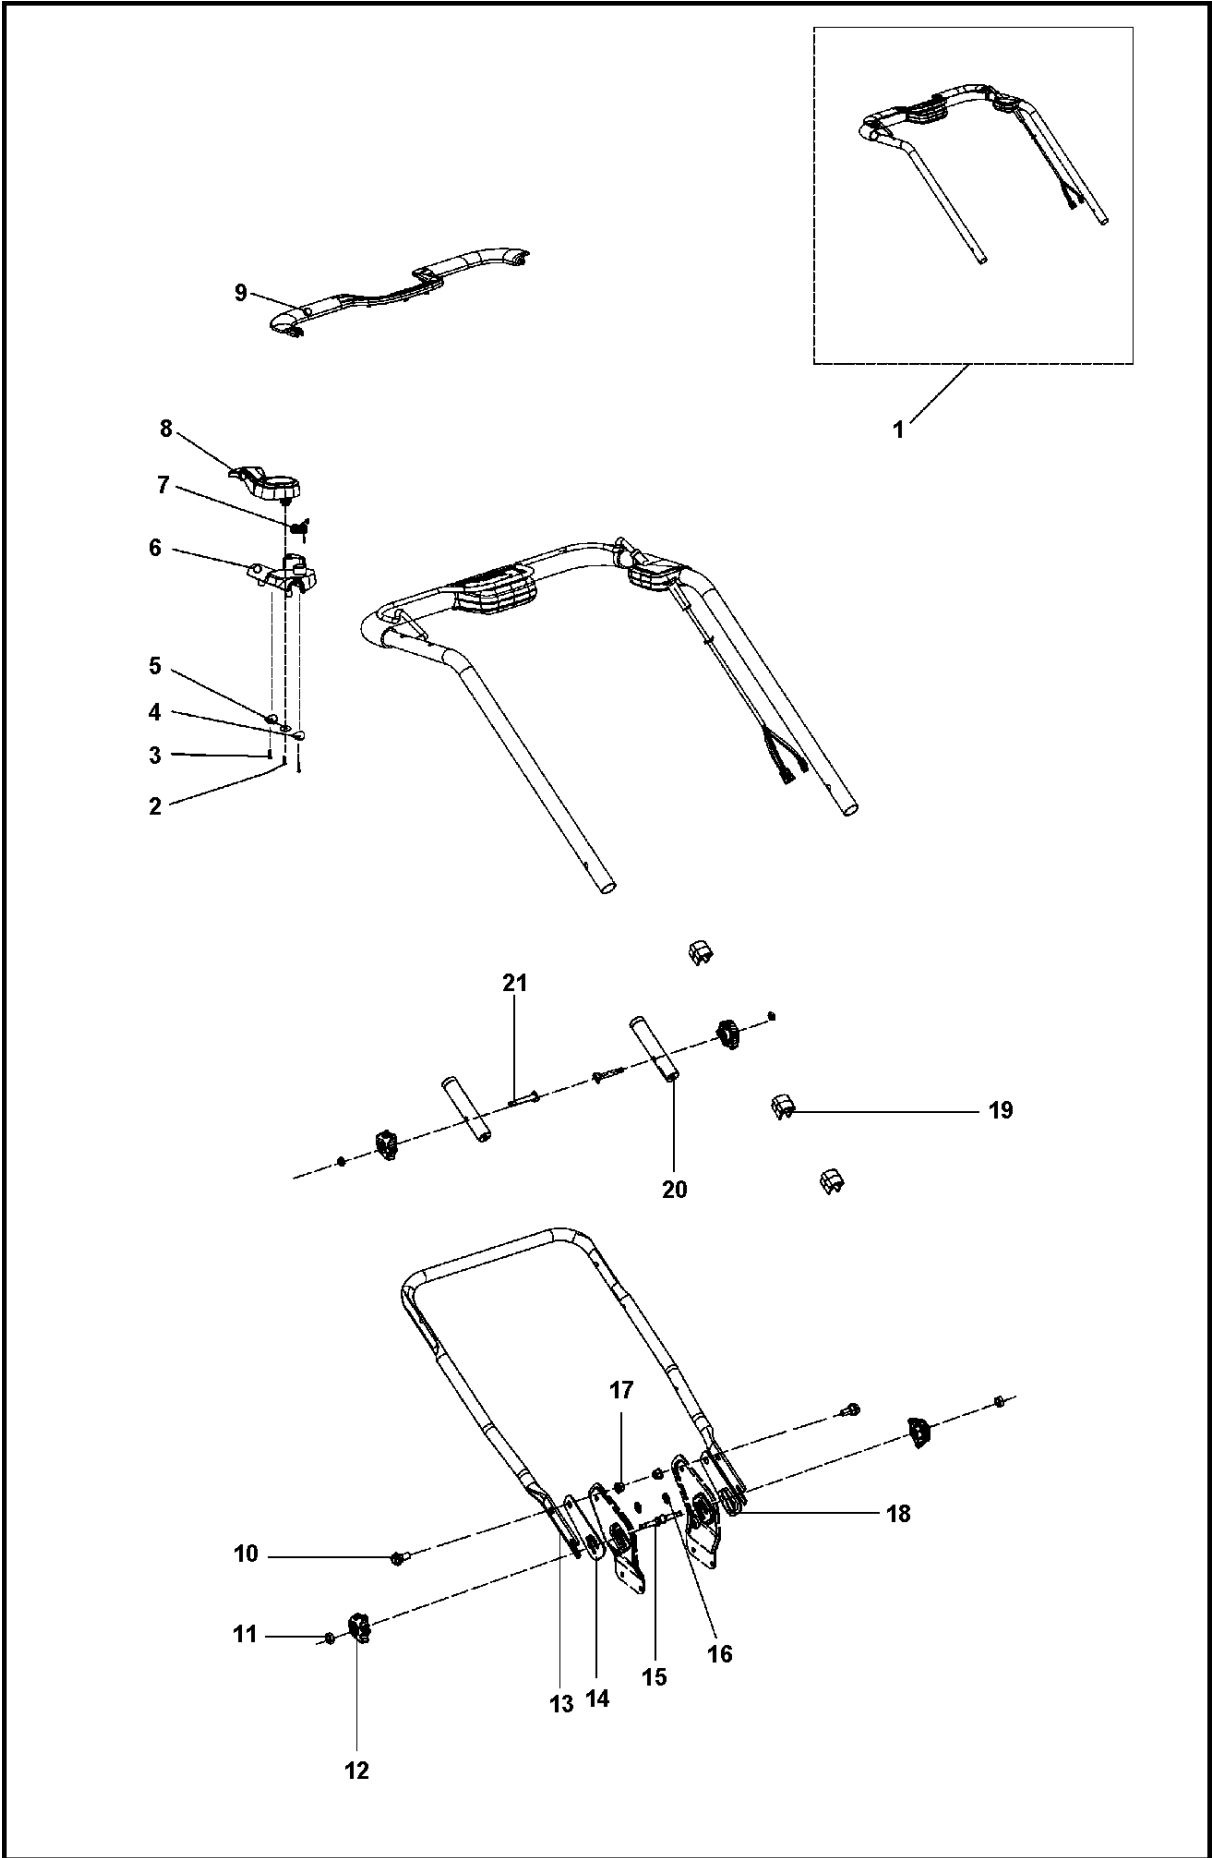

# SPARE PARTS LIST

LAWN MOWERS: CONSUMER  
WALK-BEHINDS

LC141Li, 967628401, 2016-09

Ref	Part No	Description	Remark	QTY KIT
1	587 58 63-01	GRASSBAG		1
2	587 91 18-01	BRACKET		1
3	587 58 60-01	COVER		1
4	587 91 23-01	SCREW		1
5	587 58 61-01	HANDLE		1
6	579 68 67-01	SCREW		2

## ENGINE

LC141Li, 967628401, 2016-09

Ref	Part No	Description	Remark	QTY KIT
1	579 68 41-01	BOLT		1
2	579 68 42-01	SPRING WASHER		1
3	579 68 43-01	WASHER		1
4	501 17 16-01	MOWER BLADE		1
5	579 68 45-01	BLADE SUPPORT		1
6	579 68 58-01	NUT		4
7	579 68 59-01	HOLDER		1
8	579 68 60-01	WASHER		4
9	579 68 61-01	BOLT		4
10	579 68 62-01	MOTOR		1
11	579 68 63-01	SCREW		4
12	579 68 64-01	ELECTRONIC BOX		1
13	579 68 65-01	WASHER		3
14	579 68 55-01	SCREW		16
15	579 68 66-02	WIRE		1
16	579 68 68-01	PLATE		1
17	582 02 92-01	WIRE		1
18	579 68 69-01	KEY SWITCH		1
19	501 48 96-01	BOX		1
20	579 68 70-01	SPRING		2
21	501 49 02-01	CAP		2
22	501 49 01-01	KEY		1
23	501 48 85-01	COVER		1
24	501 48 87-01	COVER		1
25	501 48 84-01	COVER		1
26	579 68 67-01	SCREW		8
27	501 48 88-01	COVER		1
28	579 68 71-01	WIRE		1
29	501 48 83-01	COVER		1
30	579 68 75-01	SCREW		12
31	501 48 95-01	COVER		1
32	579 84 39-01	WEIGHT		1
33	579 68 76-01	WASHER		4
34	501 48 89-01	COVER		1
35	501 48 91-01	DECAL		1
36	579 68 77-01	TORSION SPRING		1
37	501 48 98-01	HINGE		2
38	579 68 78-01	TORSION SPRING		1

## HANDLE

LC141Li, 967628401, 2016-09

Ref	Part No	Description	Remark	QTY KIT
1	589 96 93-01	HANDLE KIT		1
2	579 68 67-01	SCREW		1
3	579 68 75-01	SCREW		2
4	579 68 87-01	WASHER		2
5	579 68 65-01	WASHER		1
6	501 49 03-01	HOLDER		1
7	579 68 88-01	TORSION SPRING		1
8	501 49 04-01	COVER		1
9	501 49 13-01	COVER		1
10	502 42 99-01	BOLT		2
11	587 91 33-01	HEXAGON NUT		4
12	587 58 58-01	KNOB		4
13	579 68 80-01	HANDLEBAR		1
14	501 05 56-01	PLATE		1
15	502 25 99-01	BOLT		2
16	502 25 87-01	SPACER RING		2
17	587 91 35-01	LOCKING BOLT		2
18	501 05 55-01	PLATE		1
19	501 05 57-01	HOLDER		3
20	501 05 54-01	COVER		2
21	502 40 21-01	BOLT		2