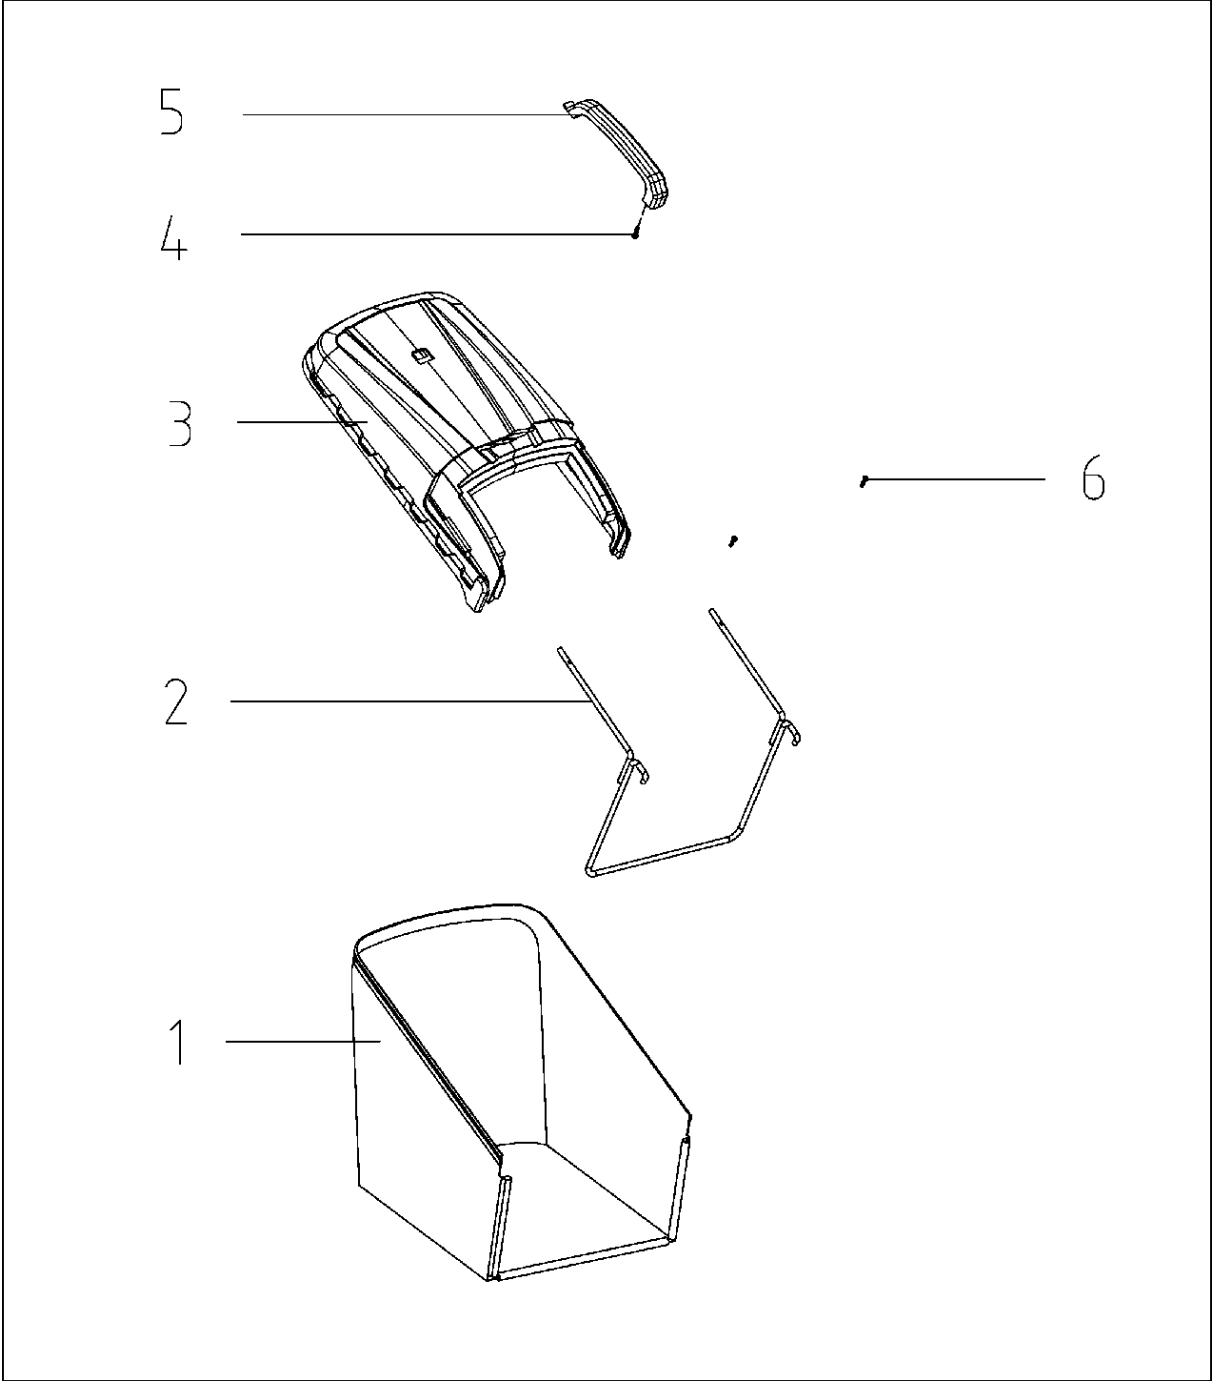

# SPARE PARTS LIST

LAWN MOWERS: CONSUMER  
WALK-BEHINDS

LC141Li, 967628401, 2016-09

Ref	Part No	Description	Remark	QTY KIT
1	587 58 63-01	GRASSBAG		1
2	587 91 18-01	BRACKET		1
3	587 58 60-01	COVER		1
4	587 91 23-01	SCREW		1
5	587 58 61-01	HANDLE		1
6	579 68 67-01	SCREW		2

## ENGINE

LC141Li, 967628401, 2016-09

Ref	Part No	Description	Remark	QTY KIT
1	579 68 41-01	BOLT		1
2	579 68 42-01	SPRING WASHER		1
3	579 68 43-01	WASHER		1
4	501 17 16-01	MOWER BLADE		1
5	579 68 45-01	BLADE SUPPORT		1
6	579 68 58-01	NUT		4
7	579 68 59-01	HOLDER		1
8	579 68 60-01	WASHER		4
9	579 68 61-01	BOLT		4
10	579 68 62-01	MOTOR		1
11	579 68 63-01	SCREW		4
12	579 68 64-01	ELECTRONIC BOX		1
13	579 68 65-01	WASHER		3
14	579 68 55-01	SCREW		16
15	579 68 66-02	WIRE		1
16	579 68 68-01	PLATE		1
17	582 02 92-01	WIRE		1
18	579 68 69-01	KEY SWITCH		1
19	501 48 96-01	BOX		1
20	579 68 70-01	SPRING		2
21	501 49 02-01	CAP		2
22	501 49 01-01	KEY		1
23	501 48 85-01	COVER		1
24	501 48 87-01	COVER		1
25	501 48 84-01	COVER		1
26	579 68 67-01	SCREW		8
27	501 48 88-01	COVER		1
28	579 68 71-01	WIRE		1
29	501 48 83-01	COVER		1
30	579 68 75-01	SCREW		12
31	501 48 95-01	COVER		1
32	579 84 39-01	WEIGHT		1
33	579 68 76-01	WASHER		4
34	501 48 89-01	COVER		1
35	501 48 91-01	DECAL		1
36	579 68 77-01	TORSION SPRING		1
37	501 48 98-01	HINGE		2
38	579 68 78-01	TORSION SPRING		1

## HANDLE

LC141Li, 967628401, 2016-09

Ref	Part No	Description	Remark	QTY KIT
1	589 96 93-01	HANDLE KIT		1
2	579 68 67-01	SCREW		1
3	579 68 75-01	SCREW		2
4	579 68 87-01	WASHER		2
5	579 68 65-01	WASHER		1
6	501 49 03-01	HOLDER		1
7	579 68 88-01	TORSION SPRING		1
8	501 49 04-01	COVER		1
9	501 49 13-01	COVER		1
10	502 42 99-01	BOLT		2
11	587 91 33-01	HEXAGON NUT		4
12	587 58 58-01	KNOB		4
13	579 68 80-01	HANDLEBAR		1
14	501 05 56-01	PLATE		1
15	502 25 99-01	BOLT		2
16	502 25 87-01	SPACER RING		2
17	587 91 35-01	LOCKING BOLT		2
18	501 05 55-01	PLATE		1
19	501 05 57-01	HOLDER		3
20	501 05 54-01	COVER		2
21	502 40 21-01	BOLT		2