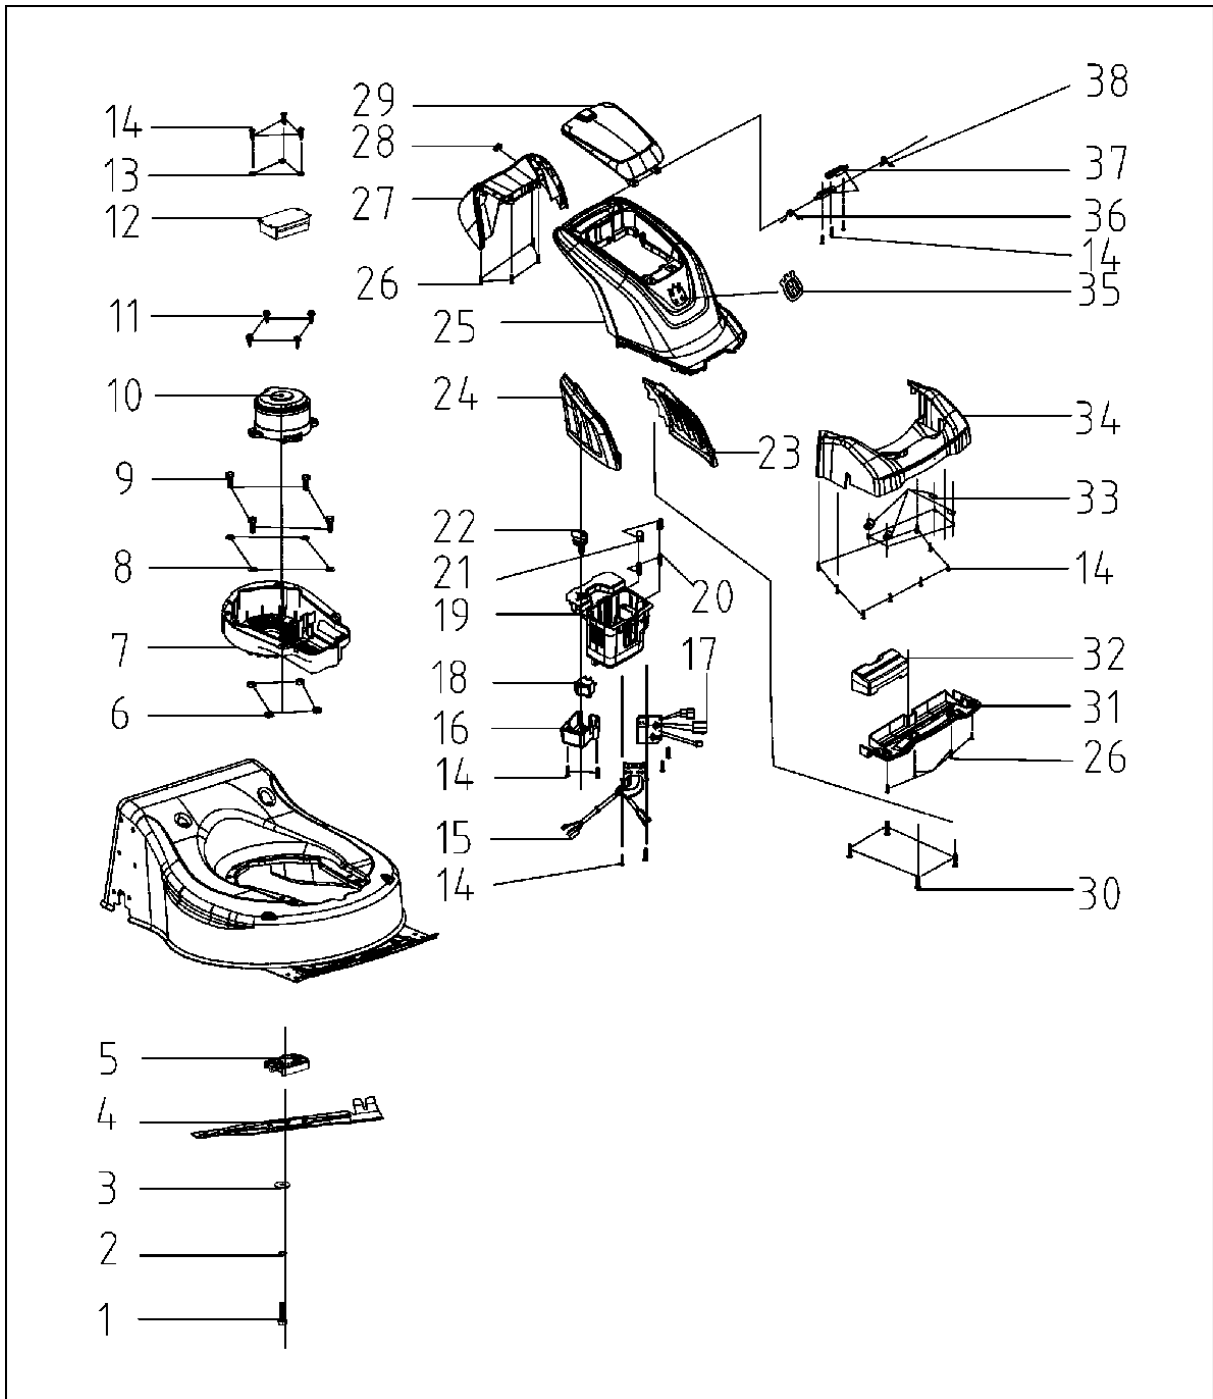

# SPARE PARTS LIST

LAWN MOWERS: CONSUMER  
WALK-BEHINDS

LC141Li, 967628401, 2016-09

Ref	Part No	Description	Remark	QTY KIT
1	587 58 63-01	GRASSBAG		1
2	587 91 18-01	BRACKET		1
3	587 58 60-01	COVER		1
4	587 91 23-01	SCREW		1
5	587 58 61-01	HANDLE		1
6	579 68 67-01	SCREW		2

## ENGINE

LC141Li, 967628401, 2016-09

Ref	Part No	Description	Remark	QTY KIT
1	579 68 41-01	BOLT		1
2	579 68 42-01	SPRING WASHER		1
3	579 68 43-01	WASHER		1
4	501 17 16-01	MOWER BLADE		1
5	579 68 45-01	BLADE SUPPORT		1
6	579 68 58-01	NUT		4
7	579 68 59-01	HOLDER		1
8	579 68 60-01	WASHER		4
9	579 68 61-01	BOLT		4
10	579 68 62-01	MOTOR		1
11	579 68 63-01	SCREW		4
12	579 68 64-01	ELECTRONIC BOX		1
13	579 68 65-01	WASHER		3
14	579 68 55-01	SCREW		16
15	579 68 66-02	WIRE		1
16	579 68 68-01	PLATE		1
17	582 02 92-01	WIRE		1
18	579 68 69-01	KEY SWITCH		1
19	501 48 96-01	BOX		1
20	579 68 70-01	SPRING		2
21	501 49 02-01	CAP		2
22	501 49 01-01	KEY		1
23	501 48 85-01	COVER		1
24	501 48 87-01	COVER		1
25	501 48 84-01	COVER		1
26	579 68 67-01	SCREW		8
27	501 48 88-01	COVER		1
28	579 68 71-01	WIRE		1
29	501 48 83-01	COVER		1
30	579 68 75-01	SCREW		12
31	501 48 95-01	COVER		1
32	579 84 39-01	WEIGHT		1
33	579 68 76-01	WASHER		4
34	501 48 89-01	COVER		1
35	501 48 91-01	DECAL		1
36	579 68 77-01	TORSION SPRING		1
37	501 48 98-01	HINGE		2
38	579 68 78-01	TORSION SPRING		1

## HANDLE

LC141Li, 967628401, 2016-09

Ref	Part No	Description	Remark	QTY KIT
1	589 96 93-01	HANDLE KIT		1
2	579 68 67-01	SCREW		1
3	579 68 75-01	SCREW		2
4	579 68 87-01	WASHER		2
5	579 68 65-01	WASHER		1
6	501 49 03-01	HOLDER		1
7	579 68 88-01	TORSION SPRING		1
8	501 49 04-01	COVER		1
9	501 49 13-01	COVER		1
10	502 42 99-01	BOLT		2
11	587 91 33-01	HEXAGON NUT		4
12	587 58 58-01	KNOB		4
13	579 68 80-01	HANDLEBAR		1
14	501 05 56-01	PLATE		1
15	502 25 99-01	BOLT		2
16	502 25 87-01	SPACER RING		2
17	587 91 35-01	LOCKING BOLT		2
18	501 05 55-01	PLATE		1
19	501 05 57-01	HOLDER		3
20	501 05 54-01	COVER		2
21	502 40 21-01	BOLT		2