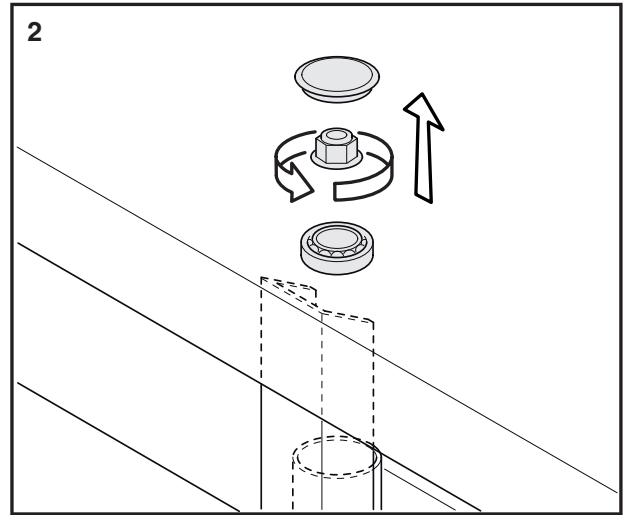

Operators manual

Broom P525 D/P520 D

590 45 00-01

Read the user manual carefully before using this product

163 kg

Firman grundad 1907

Fjälkinge

Vår beteckning/ref