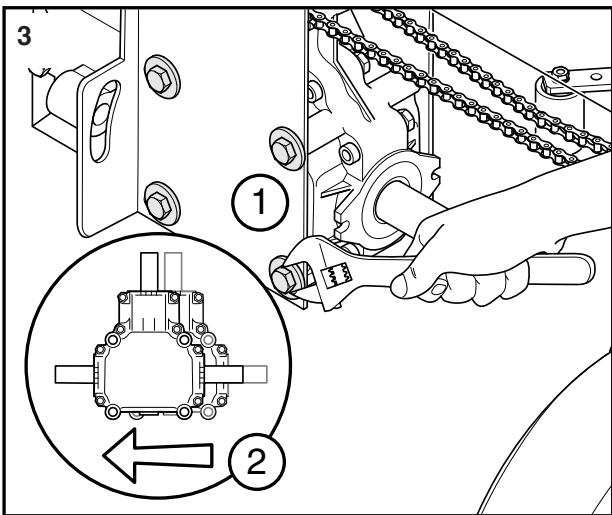

Operators manual

Broom P525 D/P520 D

590 45 00-01

Read the user manual carefully before using this product

163 kg

Firman grundad 1907

Fjälkinge

Vår beteckning/ref