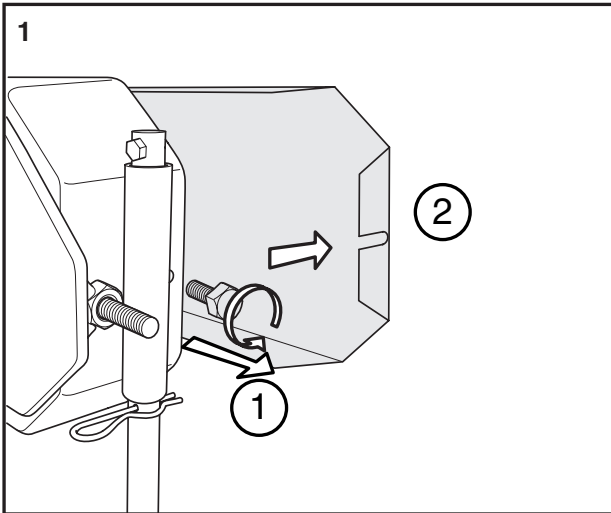

Operators manual

Broom P525 D/P520 D

590 45 00-01

Read the user manual carefully before using this product

163 kg

Firman grundad 1907

Fjälkinge

Vår beteckning/ref