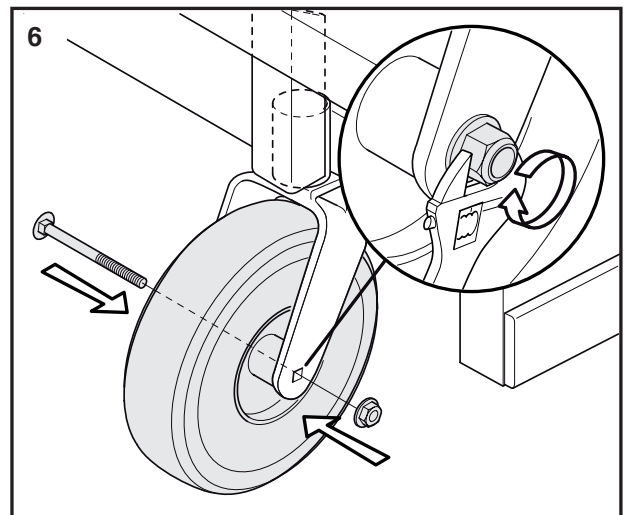

Operators manual

Broom P525 D/P520 D

590 45 00-01

Read the user manual carefully before using this product

163 kg

Firman grundad 1907

Fjälkinge

Vår beteckning/ref