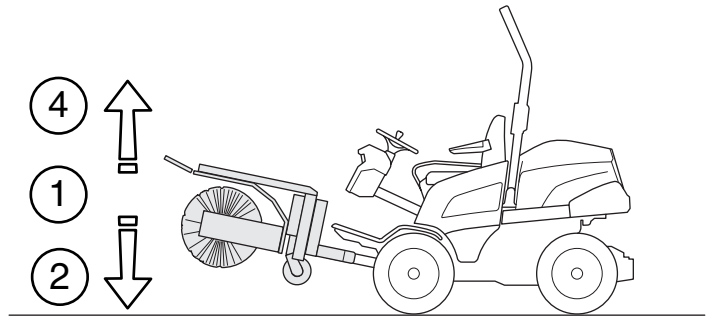

Operators manual

Broom P525 D/P520 D

590 45 00-01

Read the user manual carefully before using this product

163 kg

Firman grundad 1907

Fjälkinge

Vår beteckning/ref