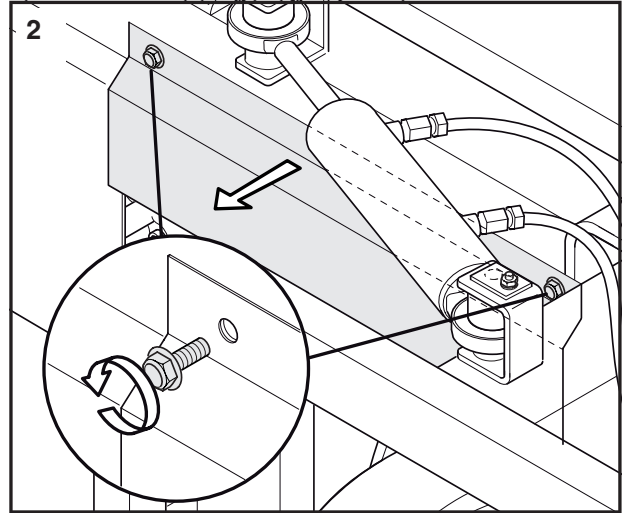

Operators manual

Broom P525 D/P520 D

590 45 00-01

Read the user manual carefully before using this product

163 kg

Firman grundad 1907

Fjälkinge

Vår beteckning/ref