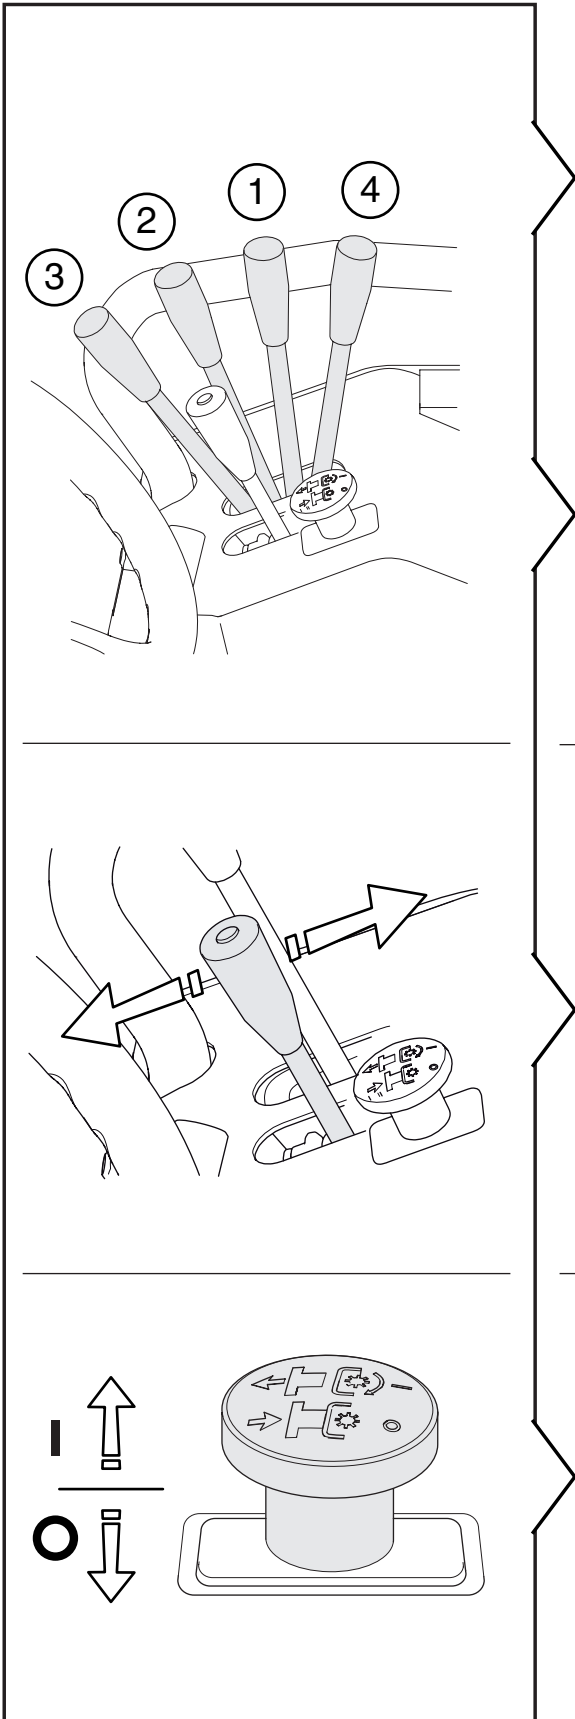

Operators manual

Broom P525 D/P520 D

590 45 00-01

Read the user manual carefully before using this product

163 kg

Firman grundad 1907

Fjälkinge

Vår beteckning/ref