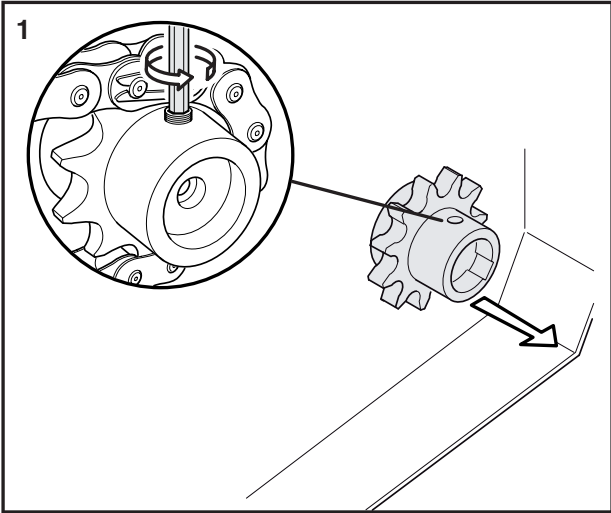

Operators manual

Broom P525 D/P520 D

590 45 00-01

Read the user manual carefully before using this product

163 kg

Firman grundad 1907

Fjälkinge

Vår beteckning/ref