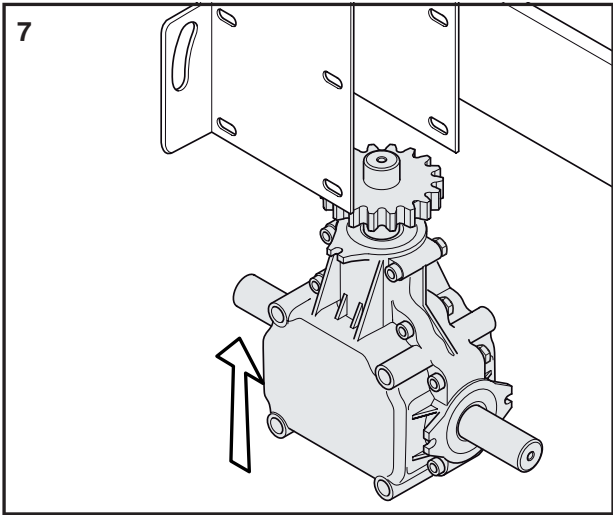

Operators manual

Broom P525 D/P520 D

590 45 00-01

Read the user manual carefully before using this product

163 kg

Firman grundad 1907

Fjälkinge

Vår beteckning/ref