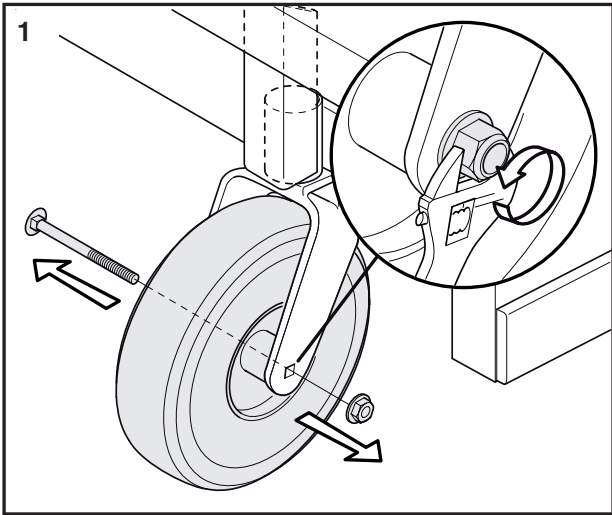

Operators manual

Broom P525 D/P520 D

590 45 00-01

Read the user manual carefully before using this product

163 kg

Firman grundad 1907

Fjälkinge

Vår beteckning/ref