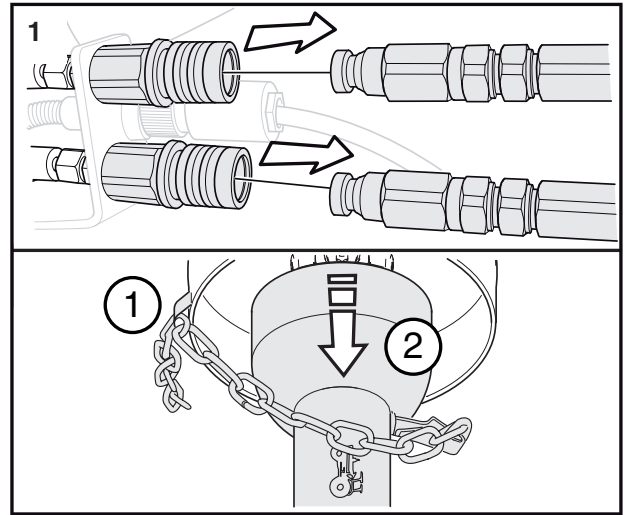

Operators manual

Broom P525 D/P520 D

590 45 00-01

Read the user manual carefully before using this product

163 kg

Firman grundad 1907

Fjälkinge

Vår beteckning/ref