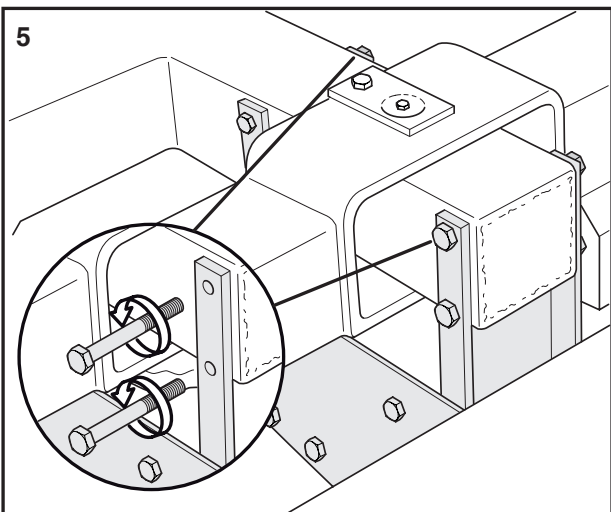

Operators manual

Broom P525 D/P520 D

590 45 00-01

Read the user manual carefully before using this product

163 kg

Firman grundad 1907

Fjälkinge

Vår beteckning/ref