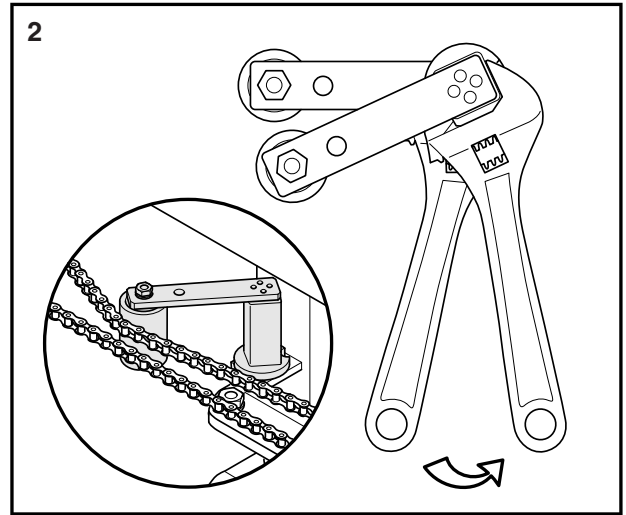

Operators manual

Broom P525 D/P520 D

590 45 00-01

Read the user manual carefully before using this product

163 kg

Firman grundad 1907

Fjälkinge

Vår beteckning/ref