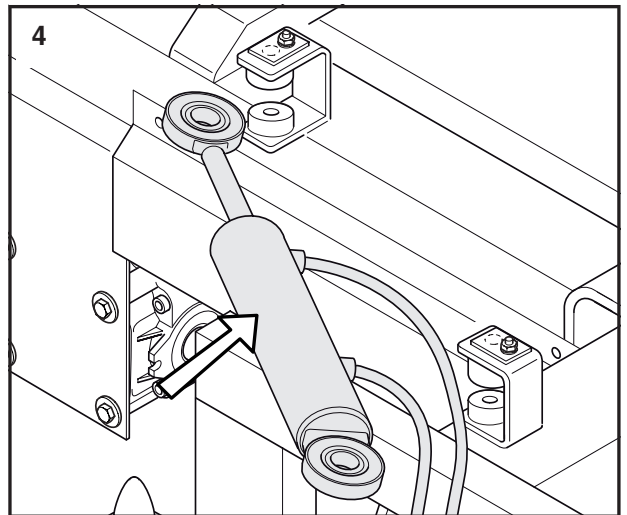

Operators manual

Broom P525 D/P520 D

590 45 00-01

Read the user manual carefully before using this product

163 kg

Firman grundad 1907

Fjälkinge

Vår beteckning/ref