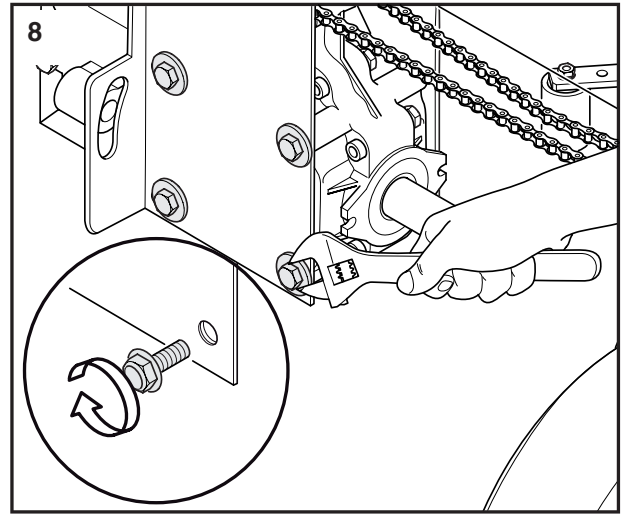

Operators manual

Broom P525 D/P520 D

590 45 00-01

Read the user manual carefully before using this product

163 kg

Firman grundad 1907

Fjälkinge

Vår beteckning/ref