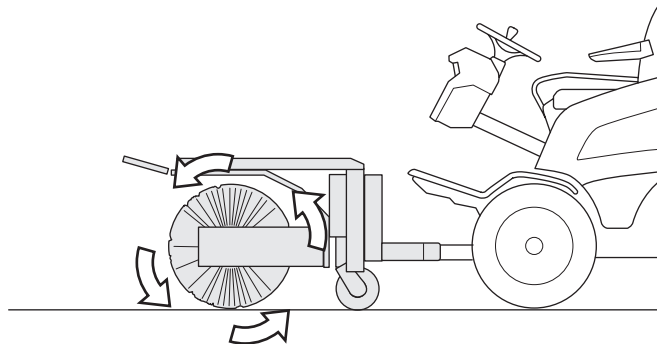

Operators manual

Broom P525 D/P520 D

590 45 00-01

Read the user manual carefully before using this product

163 kg

Firman grundad 1907

Fjälkinge

Vår beteckning/ref