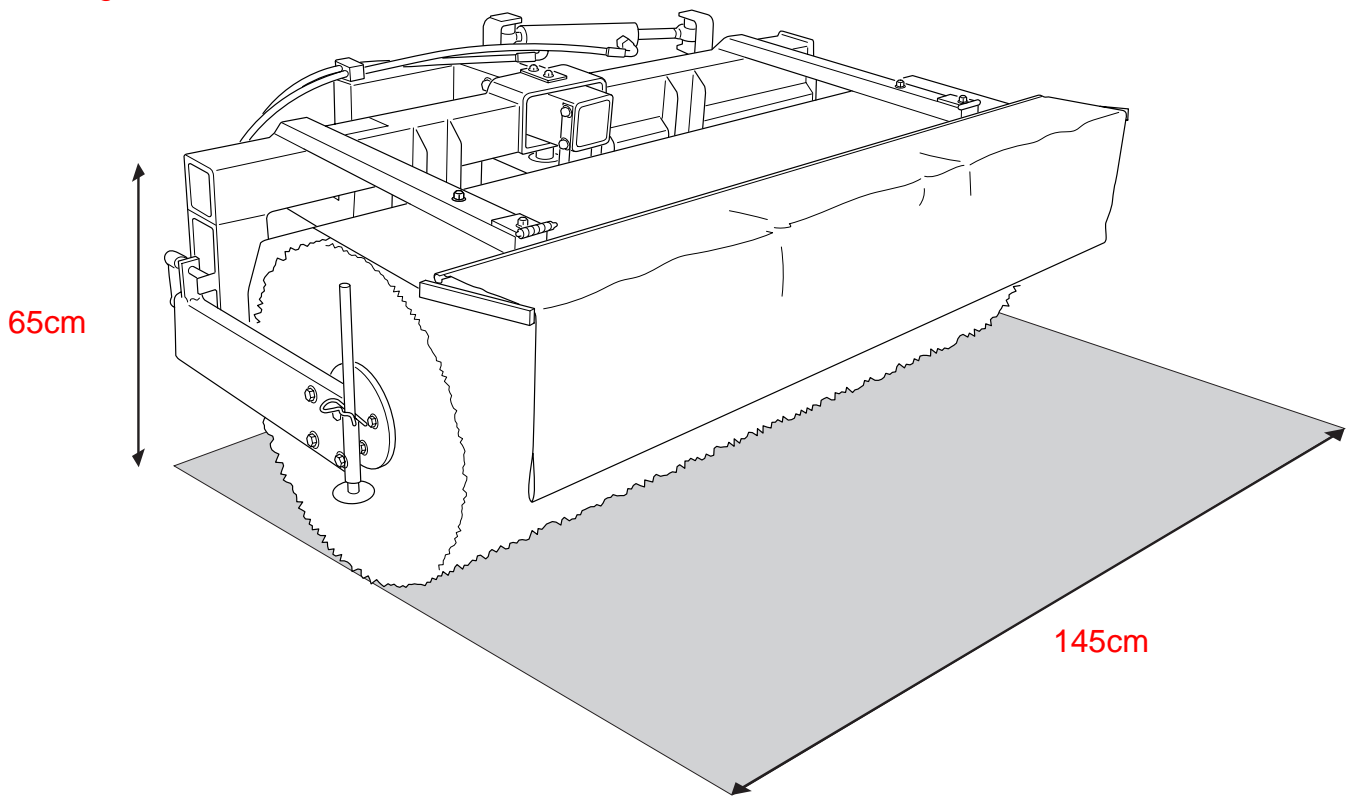

Operators manual

Broom P525 D/P520 D

590 45 00-01

Read the user manual carefully before using this product

163 kg

Firman grundad 1907

Fjälkinge

Vår beteckning/ref