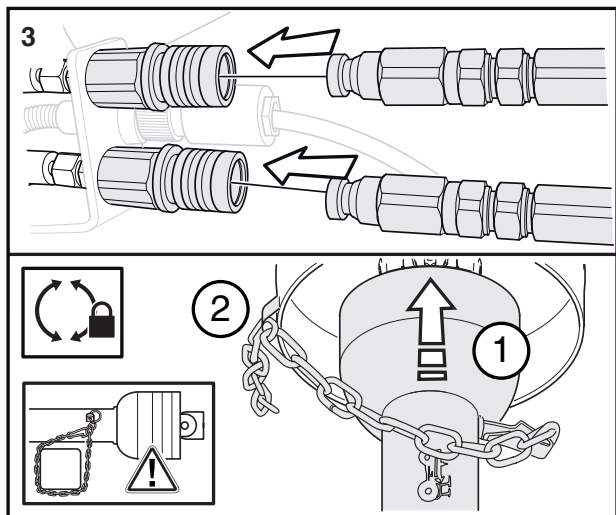

Operators manual

Broom P525 D/P520 D

590 45 00-01

Read the user manual carefully before using this product

163 kg

Firman grundad 1907

Fjälkinge

Vår beteckning/ref