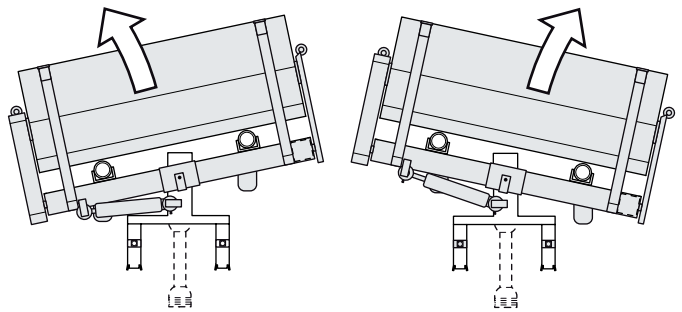

Operators manual

Broom P525 D/P520 D

590 45 00-01

Read the user manual carefully before using this product

163 kg

Firman grundad 1907

Fjälkinge

Vår beteckning/ref