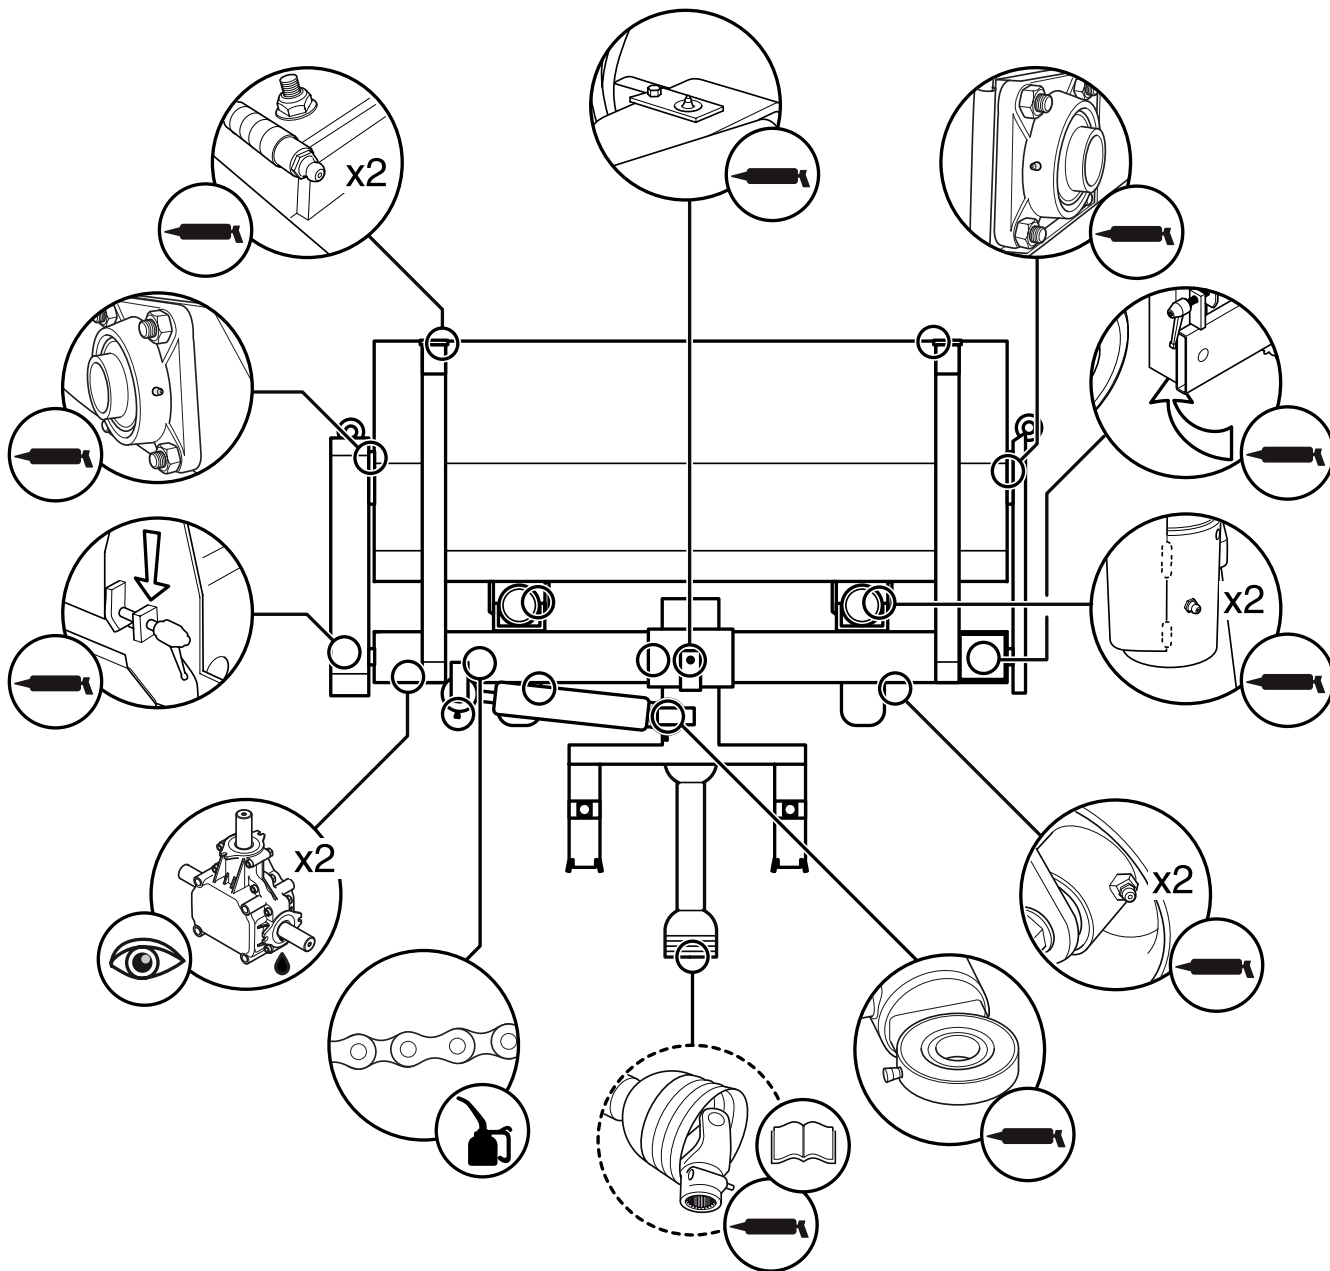

Operators manual

Broom P525 D/P520 D

590 45 00-01

Read the user manual carefully before using this product

163 kg

Firman grundad 1907

Fjälkinge

Vår beteckning/ref