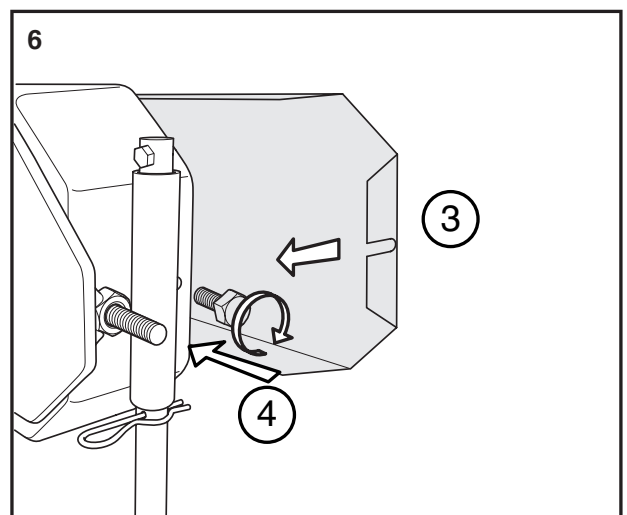

Operators manual

Broom P525 D/P520 D

590 45 00-01

Read the user manual carefully before using this product

163 kg

Firman grundad 1907

Fjälkinge

Vår beteckning/ref