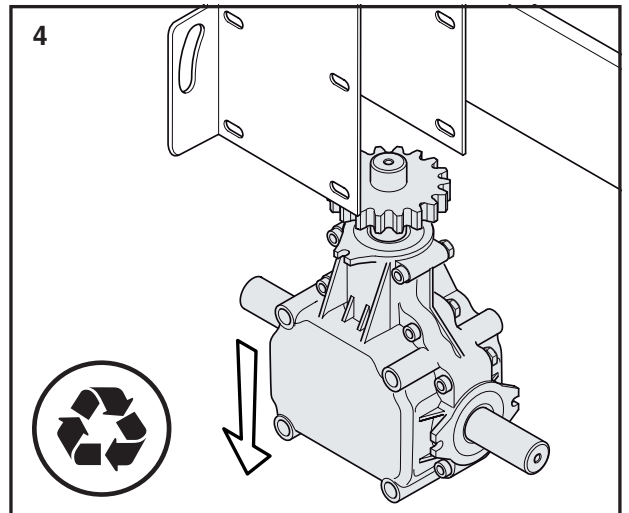

Operators manual

Broom P525 D/P520 D

590 45 00-01

Read the user manual carefully before using this product

163 kg

Firman grundad 1907

Fjälkinge

Vår beteckning/ref