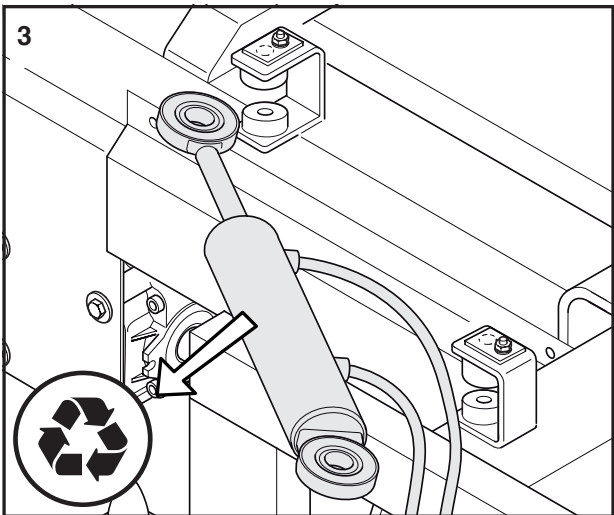

Operators manual

Broom P525 D/P520 D

590 45 00-01

Read the user manual carefully before using this product

163 kg

Firman grundad 1907

Fjälkinge

Vår beteckning/ref