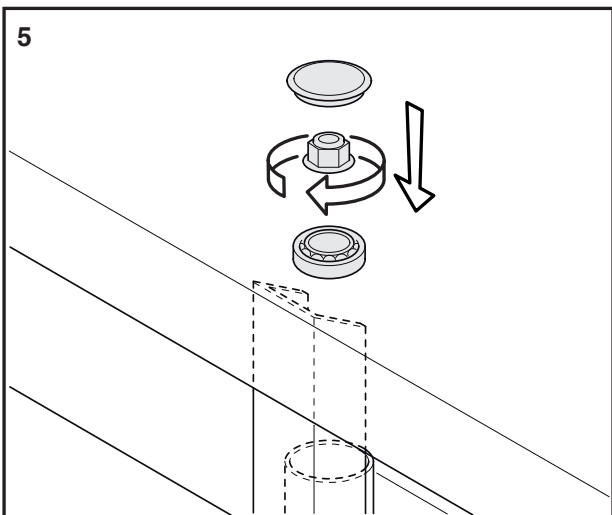

Operators manual

Broom P525 D/P520 D

590 45 00-01

Read the user manual carefully before using this product

163 kg

Firman grundad 1907

Fjälkinge

Vår beteckning/ref