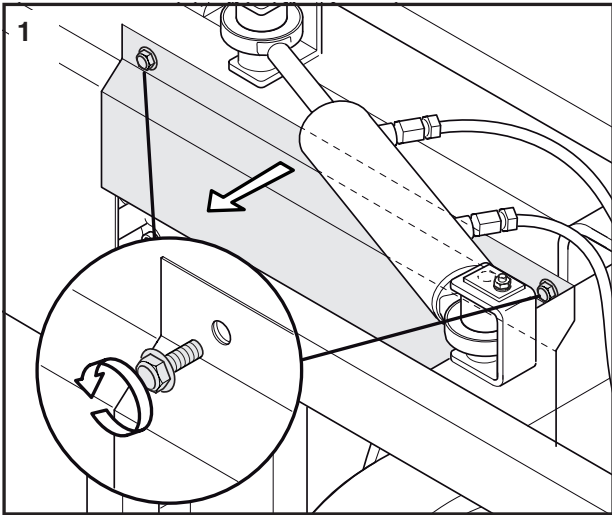

Operators manual

Broom P525 D/P520 D

590 45 00-01

Read the user manual carefully before using this product

163 kg

Firman grundad 1907

Fjälkinge

Vår beteckning/ref