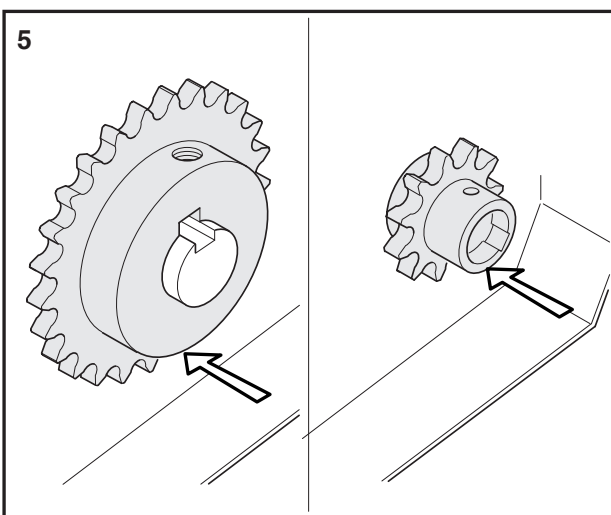

Operators manual

Broom P525 D/P520 D

590 45 00-01

Read the user manual carefully before using this product

163 kg

Firman grundad 1907

Fjälkinge

Vår beteckning/ref