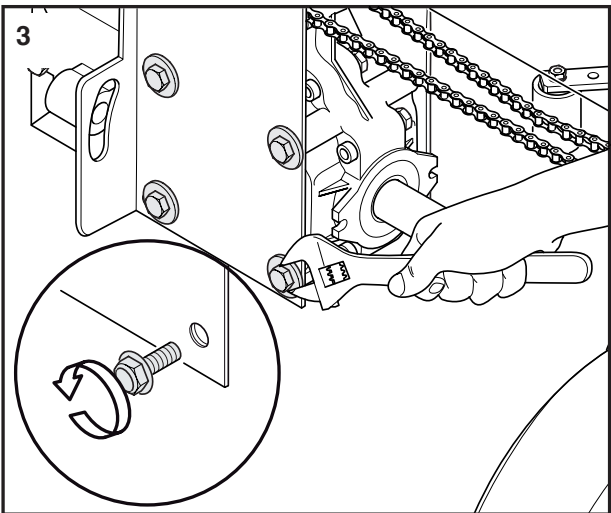

Operators manual

Broom P525 D/P520 D

590 45 00-01

Read the user manual carefully before using this product

163 kg

Firman grundad 1907

Fjälkinge

Vår beteckning/ref