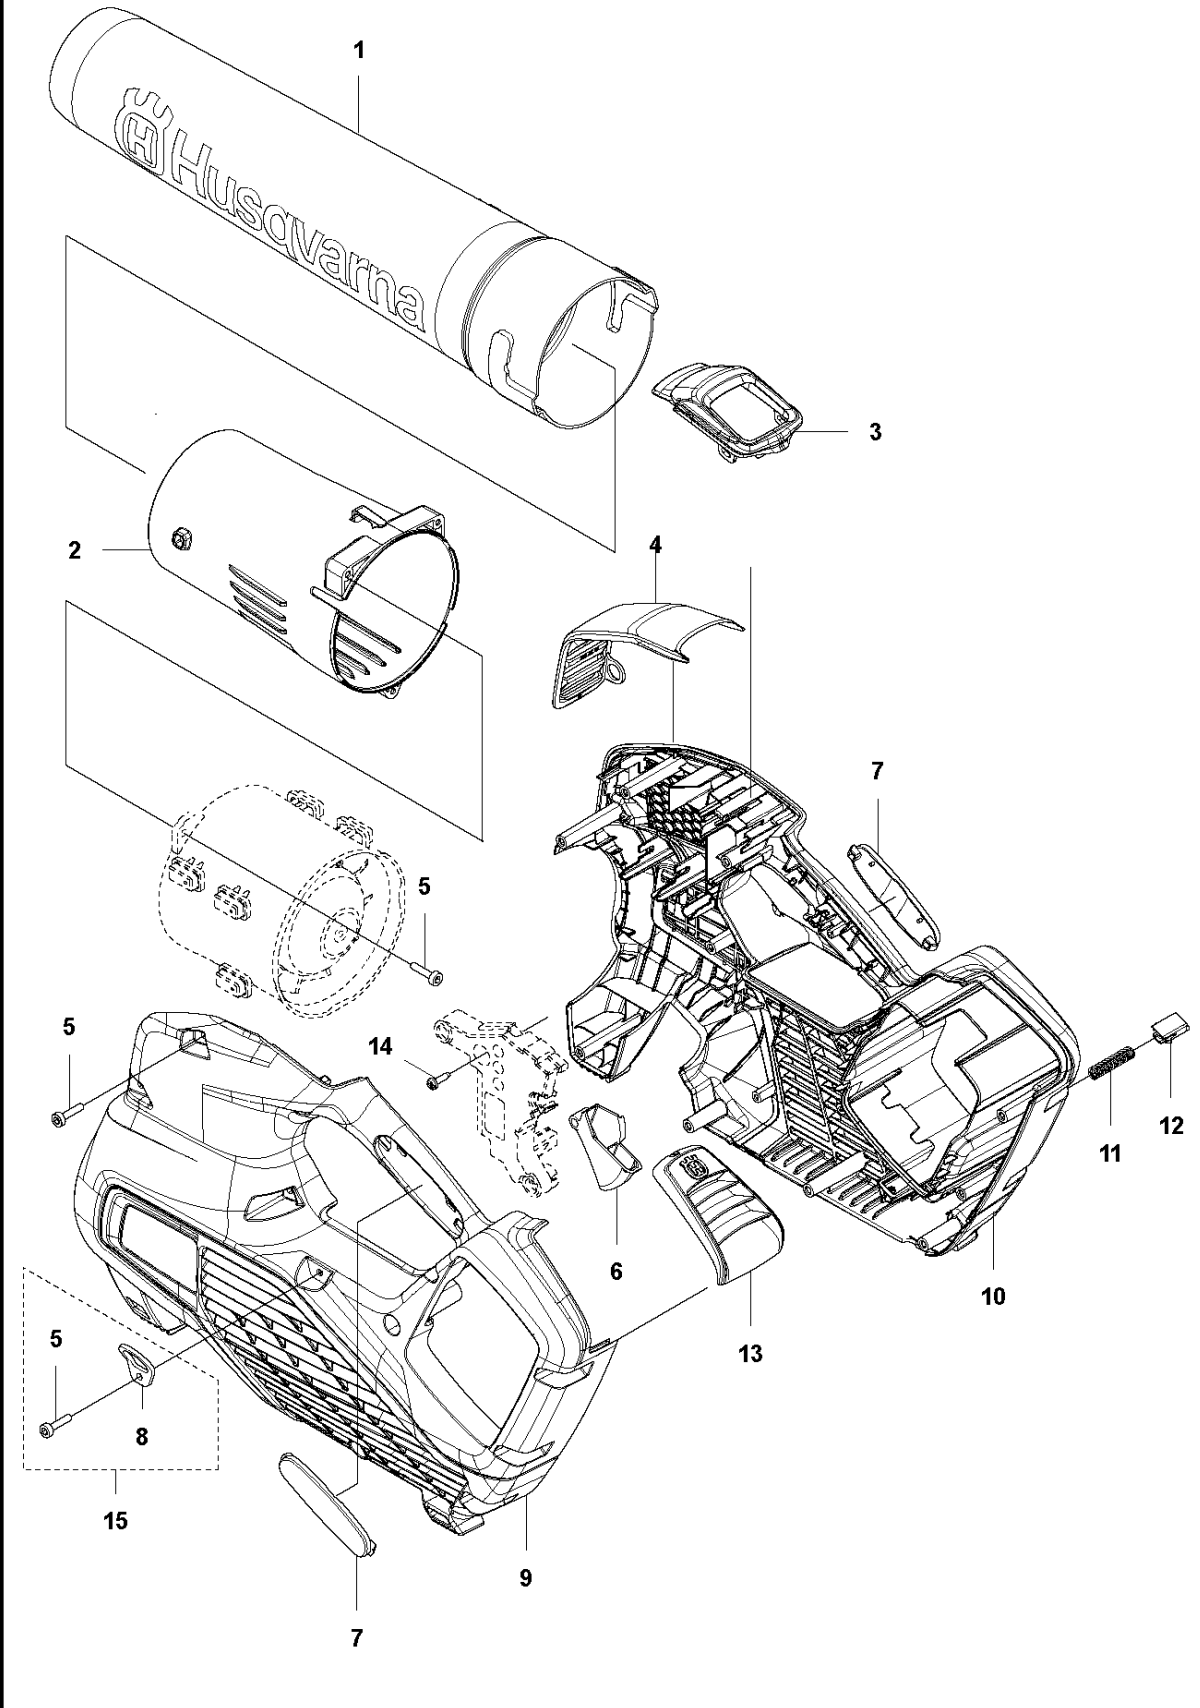

SPARE PARTS LIST

BLOWERS

320iB Mark II

A 320iB Mark II
CHASSI

TUBE

320iB Mark II

Ref	Part No	Description	Remark	QTY	KIT
1	582 59 96-01	NOZZLE		1	
2	582 50 16-01	TUBE		1	
3	584 21 37-01	FRAME		1	
4	584 91 43-01	COVER		1	
5	579 21 19-01	SCREW IHSCT		15	15
6	579 56 41-02	THROTTLE CONTROL		1	
7	544 04 20-03	HANDLE INSERT		2	
8	586 51 42-01	EYELET		1	15
9	584 15 74-02	HOUSING		1	
10	584 15 73-02	HOUSING		1	
11	585 48 00-01	SPRING		1	
12	577 99 66-01	PUSH BUTTON		1	
13	576 90 12-01	COVER		1	
14	503 21 28-13	SCREW CCRPANT		1	
15	588 00 97-01	KIT		1	

B 320iB Mark II
DECALS

DECALS

320iB Mark II

Ref	Part No	Description	Remark	QTY KIT
1	586 83 41-07	DECAL		1
2	586 83 42-07	DECAL		1
3	577 84 43-01	DECAL		1

C 320iB Mark II
ELECTRIC SYSTEM

ELECTRICAL

320iB Mark II

Ref	Part No	Description	Remark	QTY	KIT
1	587 94 86-01	CONTROL UNIT		1	
2	582 05 07-01	TRIGGER SWITCH		1	
3	582 83 76-01	WIRING ASSY		1	
4	587 32 72-01	BRACKET		1	3
5	503 21 28-13	SCREW CCRPANT		2	
6	586 49 22-01	SPRING		1	8
7	586 96 39-01	WIRING ASSY		1	
8	588 00 98-01	KIT		1	
9	593 81 30-01	CONNECTOR		1	3

Ref	Part No	Description	Remark	QTY KIT
1	537 21 62-01	HARNESS		1
2	586 10 63-01	TUBE ASSY	Round Nozzle (300mm)	1
3	586 10 63-02	TUBE ASSY	Round Nozzle (400mm)	1
4	589 81 17-01	TUBE ASSY	Nozzle Silencer (400mm)	1
5	579 79 75-01	NOZZLE	Flat Nozzle (600mm)	1