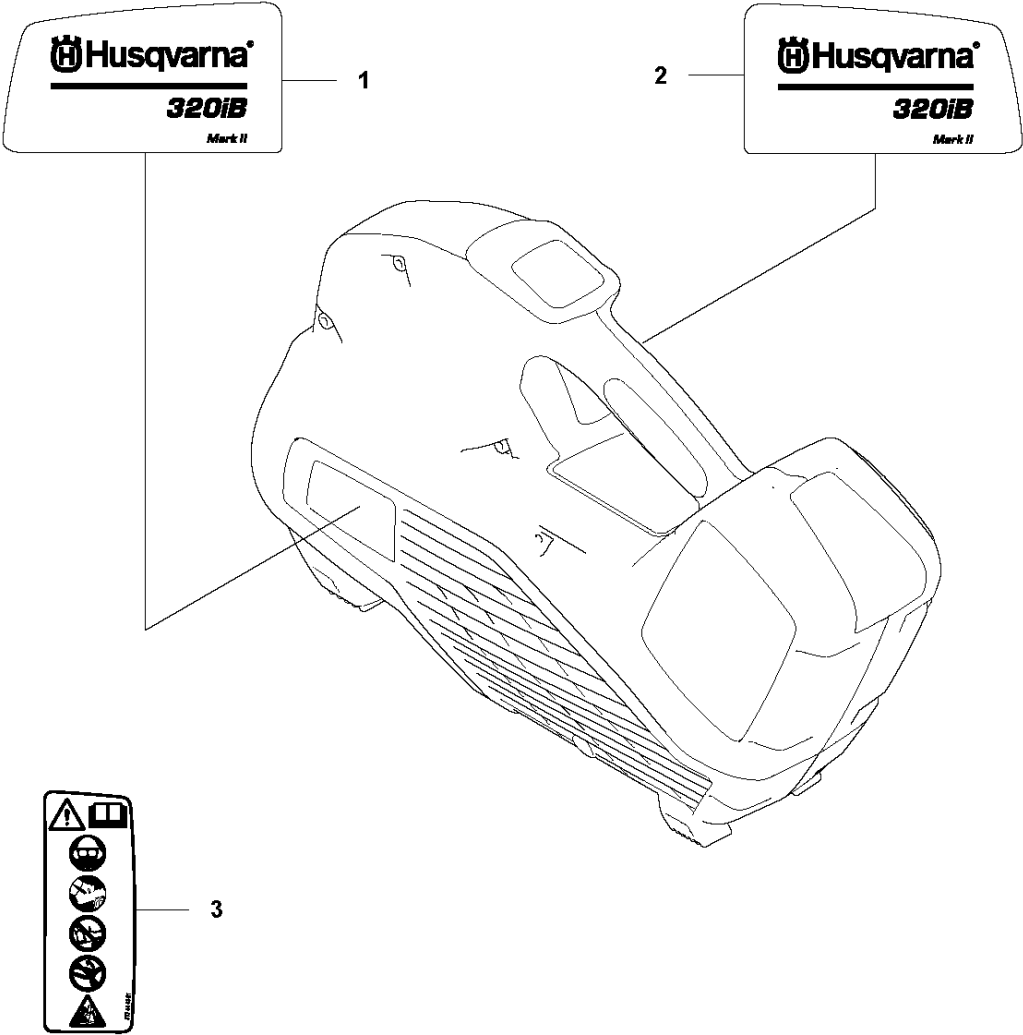

B 320iB Mark II
DECALS

DECALS

320iB Mark II

Ref	Part No	Description	Remark	QTY KIT
1	586 83 41-07	DECAL		1
2	586 83 42-07	DECAL		1
3	577 84 43-01	DECAL		1