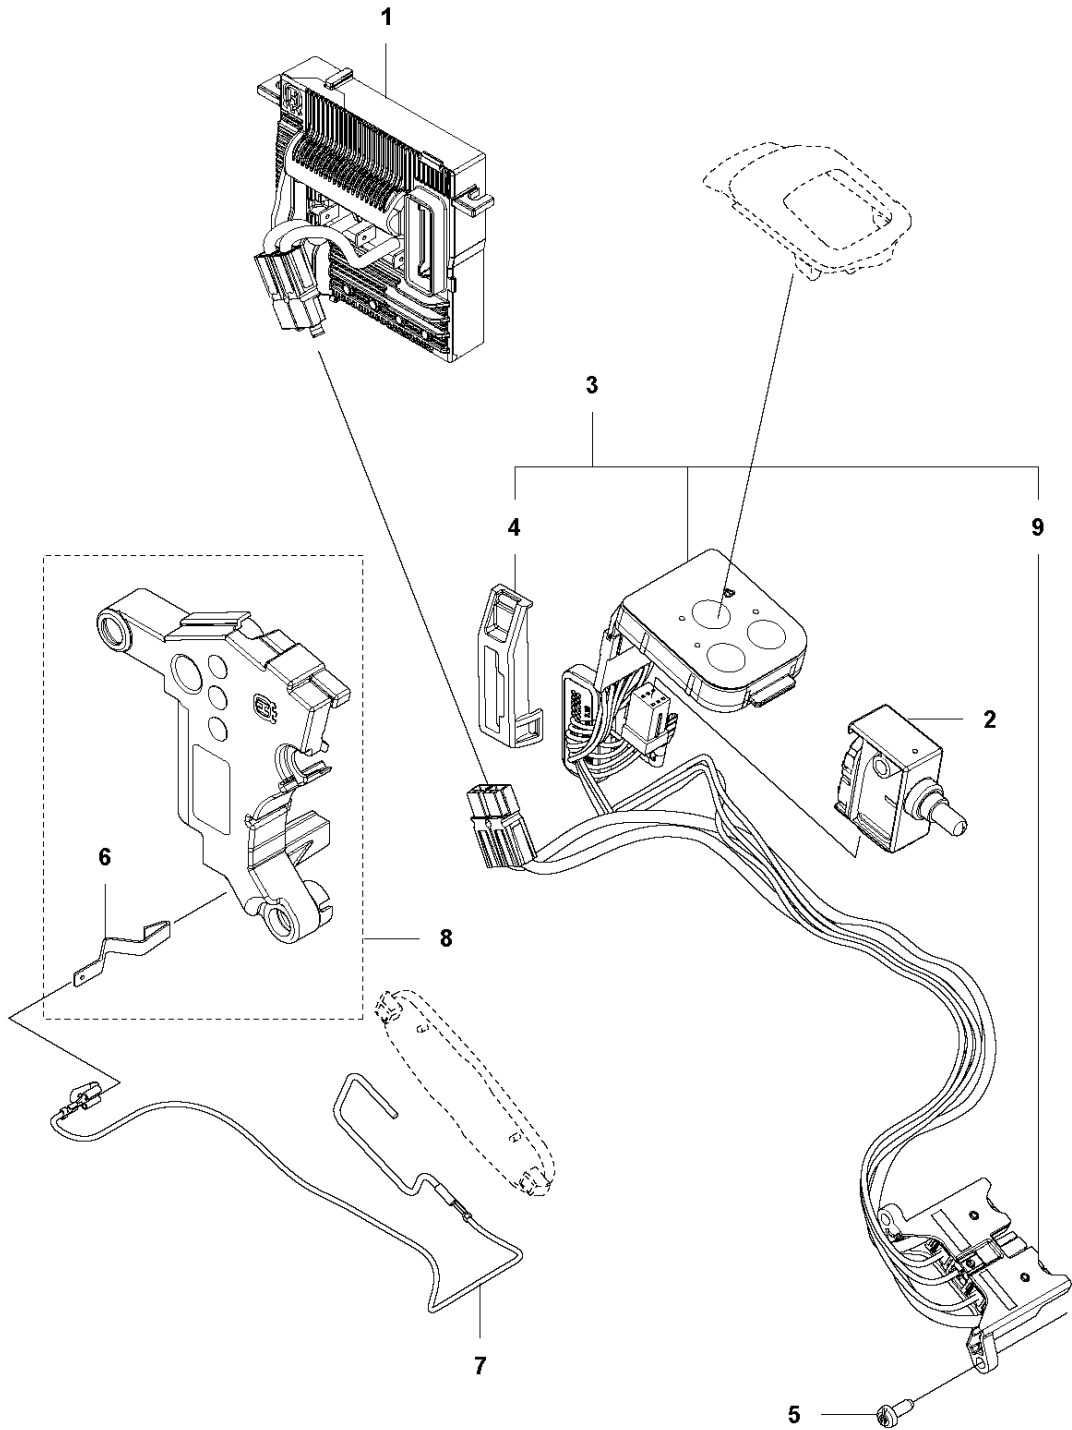

SPARE PARTS LIST

BLOWERS

320iB Mark II

A 320iB Mark II
CHASSI

TUBE

320iB Mark II

Ref	Part No	Description	Remark	QTY	KIT
1	582 59 96-01	NOZZLE		1	
2	582 50 16-01	TUBE		1	
3	584 21 37-01	FRAME		1	
4	584 91 43-01	COVER		1	
5	579 21 19-01	SCREW IHSCT		15	15
6	579 56 41-02	THROTTLE CONTROL		1	
7	544 04 20-03	HANDLE INSERT		2	
8	586 51 42-01	EYELET		1	15
9	584 15 74-02	HOUSING		1	
10	584 15 73-02	HOUSING		1	
11	585 48 00-01	SPRING		1	
12	577 99 66-01	PUSH BUTTON		1	
13	576 90 12-01	COVER		1	
14	503 21 28-13	SCREW CCRPANT		1	
15	588 00 97-01	KIT		1	

B 320iB Mark II
DECALS

DECALS

320iB Mark II

Ref	Part No	Description	Remark	QTY KIT
1	586 83 41-07	DECAL		1
2	586 83 42-07	DECAL		1
3	577 84 43-01	DECAL		1

C 320iB Mark II
ELECTRIC SYSTEM

ELECTRICAL

320iB Mark II

Ref	Part No	Description	Remark	QTY	KIT
1	587 94 86-01	CONTROL UNIT		1	
2	582 05 07-01	TRIGGER SWITCH		1	
3	582 83 76-01	WIRING ASSY		1	
4	587 32 72-01	BRACKET		1	3
5	503 21 28-13	SCREW CCRPANT		2	
6	586 49 22-01	SPRING		1	8
7	586 96 39-01	WIRING ASSY		1	
8	588 00 98-01	KIT		1	
9	593 81 30-01	CONNECTOR		1	3

Ref	Part No	Description	Remark	QTY KIT
1	537 21 62-01	HARNESS		1
2	586 10 63-01	TUBE ASSY	Round Nozzle (300mm)	1
3	586 10 63-02	TUBE ASSY	Round Nozzle (400mm)	1
4	589 81 17-01	TUBE ASSY	Nozzle Silencer (400mm)	1
5	579 79 75-01	NOZZLE	Flat Nozzle (600mm)	1