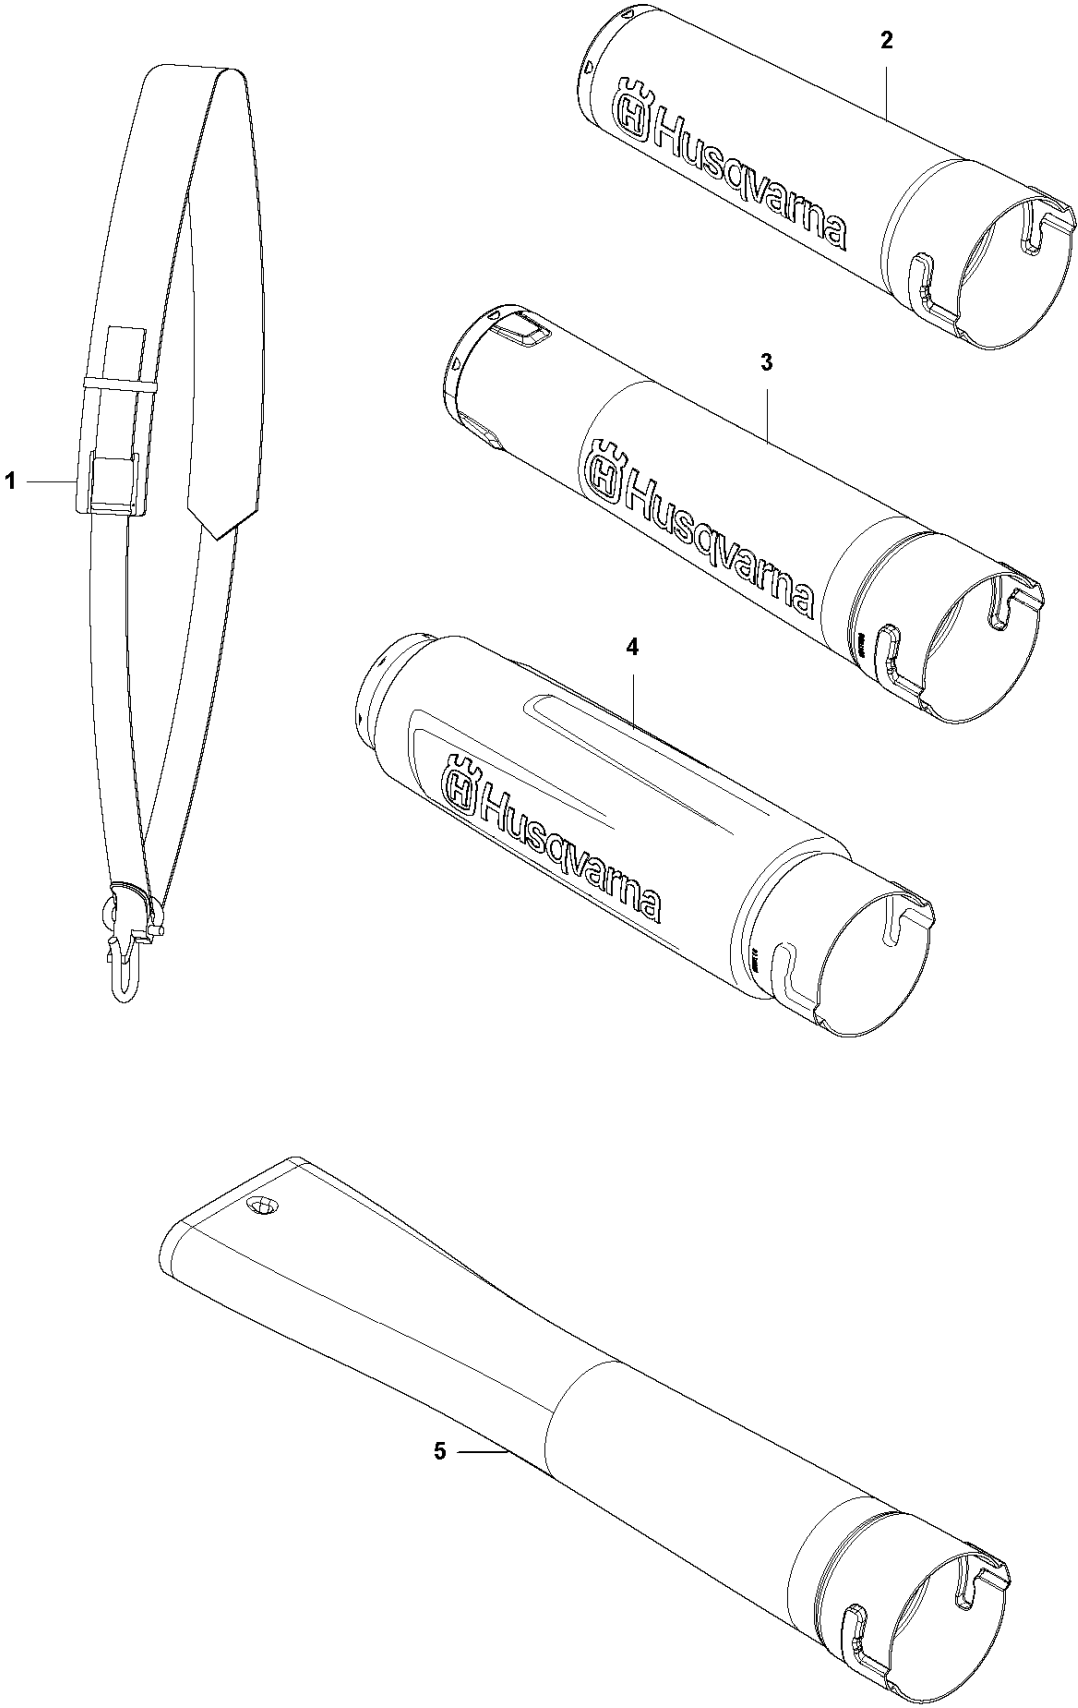

E 320iB Mark II
ACCESSORIES

ACCESSORIES

320iB Mark II

Ref	Part No	Description	Remark	QTY KIT
1	537 21 62-01	HARNESS		1
2	586 10 63-01	TUBE ASSY	Round Nozzle (300mm)	1
3	586 10 63-02	TUBE ASSY	Round Nozzle (400mm)	1
4	589 81 17-01	TUBE ASSY	Nozzle Silencer (400mm)	1
5	579 79 75-01	NOZZLE	Flat Nozzle (600mm)	1