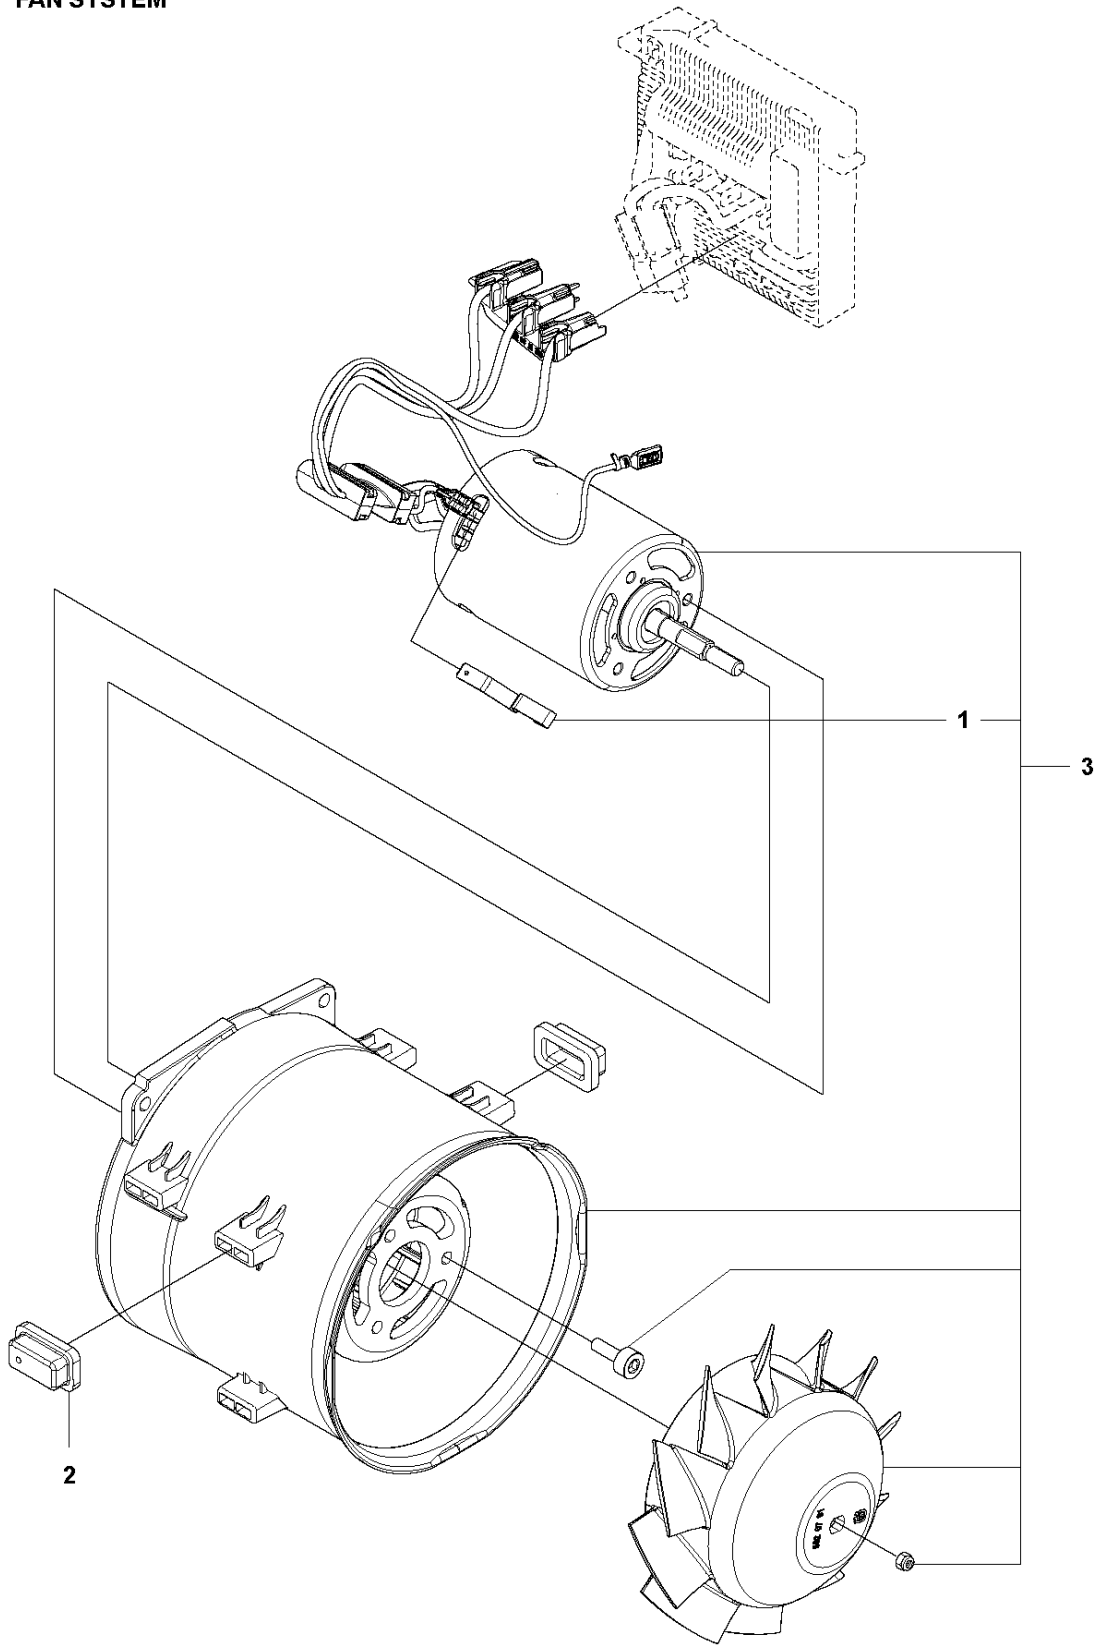

D 320iB Mark II
FAN SYSTEM

Ref	Part No	Description	Remark	QTY	KIT
1	586 49 22-01	SPRING		1	3
2	503 91 10-01	SUSPENSION		6	
3	594 08 30-01	MOTOR ASSY		1