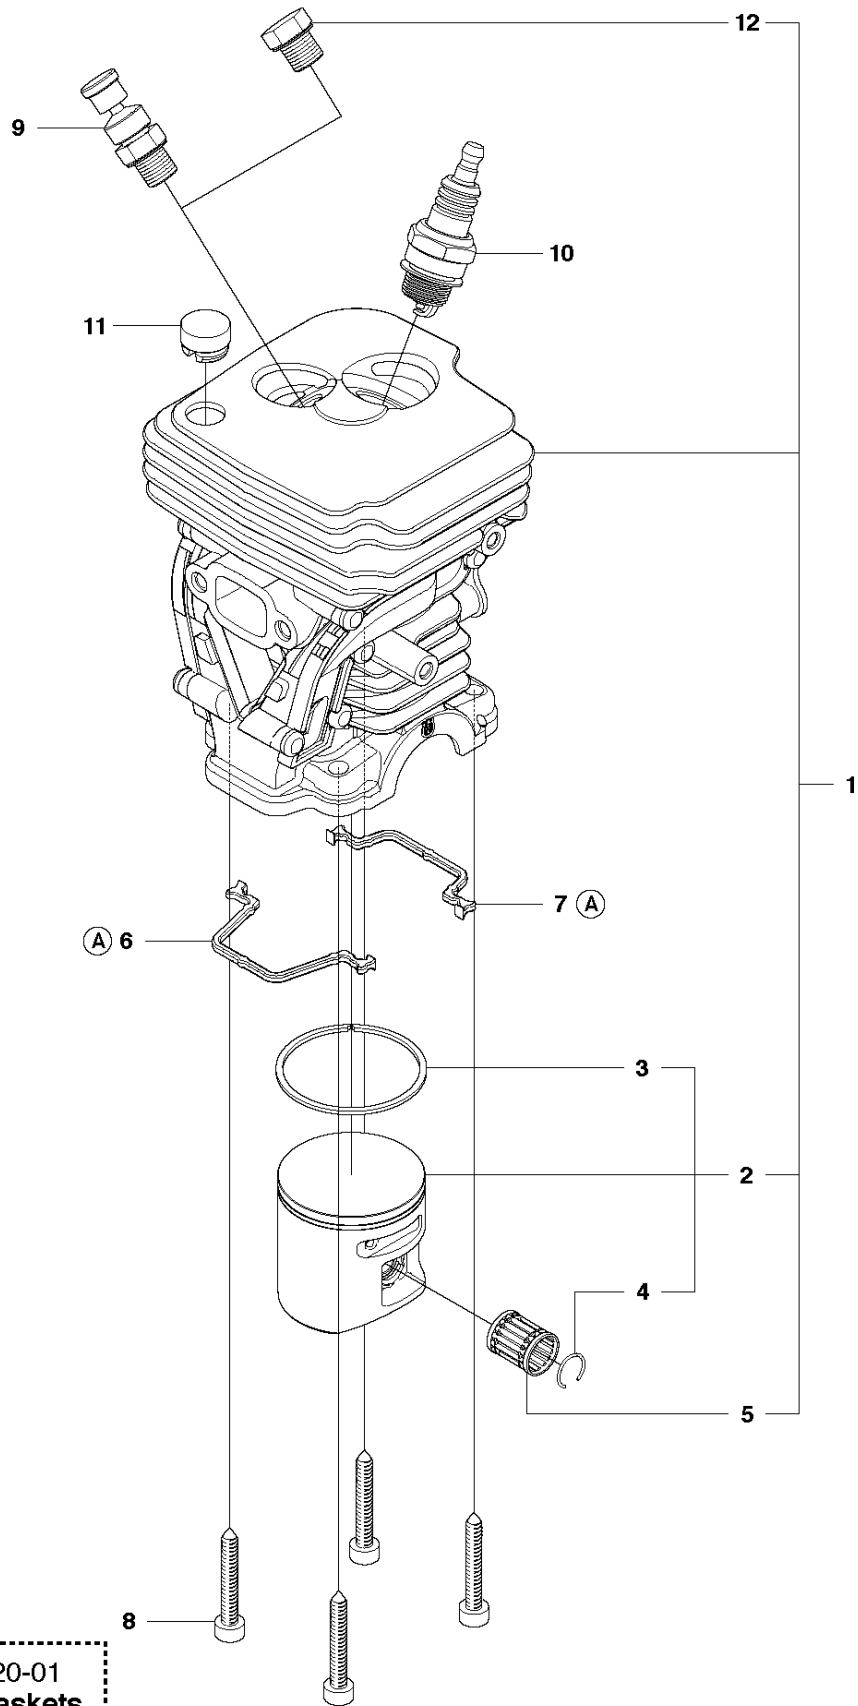

B 450, 450e
CLUTCH & OIL PUMP

CLUTCH & OIL PUMP

450, from 2011-09 -

Ref	Part No	Description	Remark	QTY	KIT
1	537 11 05-03	CLUTCH ASSY		1	
2	537 35 91-01	CLUTCH SPRING		2	1
3	578 09 79-01	CLUTCH DRUM		1	
4	503 25 52-01	NEEDLE BEARING		1	3
5	503 93 18-01	PUMP PINION		1	
6	540 05 79-01	PUMP PISTON		1	
7	537 15 48-01	PUMP CYLINDER		1	
8	544 08 42-01	OIL HOSE		1	

CRANKCASE

450, from 2011-09 -

Ref	Part No	Description	Remark	QTY	KIT
1	537 43 82-01	CRANKCASE		1	
2	503 87 58-02	STIFFENING PLATE		1	1
3	503 87 54-02	BAR BOLT		1	1
4	537 33 46-01	BAR BOLT		1	1
5	544 03 64-01	BAR BOLT		1	1
6	503 24 09-05	NEEDLE ROLLER		1	1
7	530 02 61-19	CHECK VALVE		1	1
8	537 40 35-01	FILTER		1	1
9	544 08 33-01	OIL SCREEN		1	1
10	544 33 16-01	GUIDE PIN		3	1
11	503 86 93-01	CARBURETTOR		2	
12	544 11 12-01	TANK CAP ASSY		1	
13	537 21 50-01	SEALING		1	12
14	503 57 89-01	HOLDER		1	12
15	503 88 63-01	PIN		1	
16	503 21 88-76	SCREW IHSCT		2	
17	501 00 76-01	LATERAL SUPPORT		2	
18	503 21 51-03	SCREW IHSCT		1	
19	544 09 40-01	CHAIN GUIDE PLATE		1	
20	503 21 70-10	SCREW CCRPANT		1	
21	503 90 59-01	SPIKE		1	
22	503 21 75-20	SCREW IHSCT		2	
23	544 08 26-01	HAND GUARD		1	
24	503 89 24-01	LOCK		1	
25	503 89 30-01	SCREW		2	
26	503 43 65-01	POSITION SPRING		1	

C 450, 450e
CYLINDER COVER

CYLINDER COVER

450, from 2011-09 -

Ref	Part No	Description	Remark	QTY	KIT
1	544 34 83-03	CYLINDER COVER ASSY		1	
2	522 70 92-01	LABEL		1	1
3	503 89 47-01	SNAP		3	

H 450, 450e
CYLINDER PISTON

(A) 544 97 20-01
Set of gaskets

CYLINDER PISTON

450, from 2011-09 -

Ref	Part No	Description	Remark	QTY	KIT
1	544 11 98-02	CYLINDER		1	
2	544 08 89-03	PISTON ASSY		1	1
3	544 08 87-01	PISTON RING		1	1, 2
4	544 21 13-01	CIRCLIP		1	1, 2
5	503 25 63-01	NEEDLE BEARING		1	1
6	544 10 87-01	GASKET		1	13
7	544 10 92-01	GASKET		1	13
8	503 20 05-27	SCREW IHSCM		4	
9	544 87 07-01	DECOMPRESSION VALVE		1	
10	503 23 51-11	SPARK PLUG		1	
11	540 05 73-01	SUPPORT		1	
12	503 55 22-01	PLUG		1	1
13	544 97 20-01	GASKET KIT	Set of Gaskets	1	