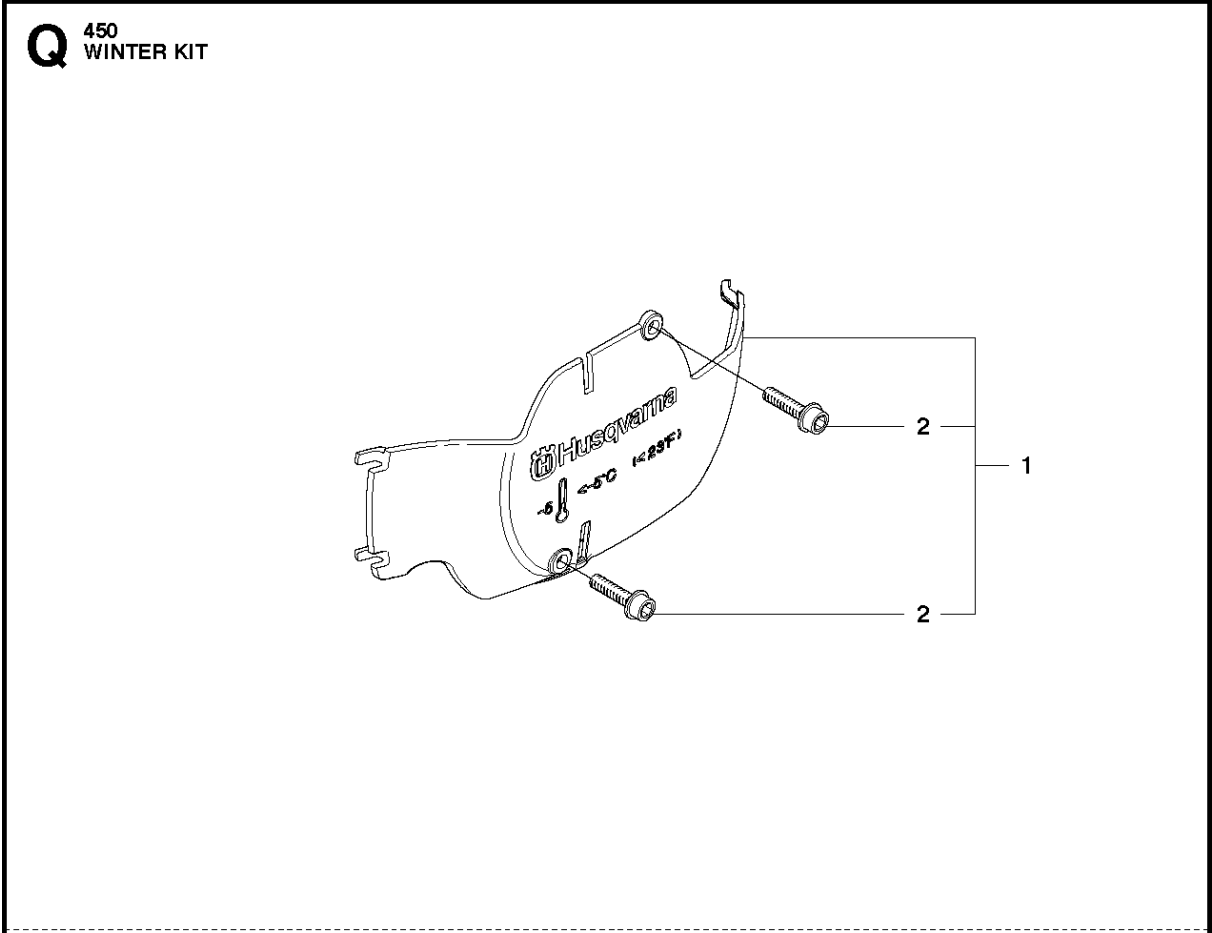

WINTER KIT

450, from 2011-09 -

Ref	Part No	Description	Remark	QTY	KIT
1	544 46 45-01	WINTER KIT	Winter kit	1	
2	503 21 70-16	SCREW CCRPANT		2	1