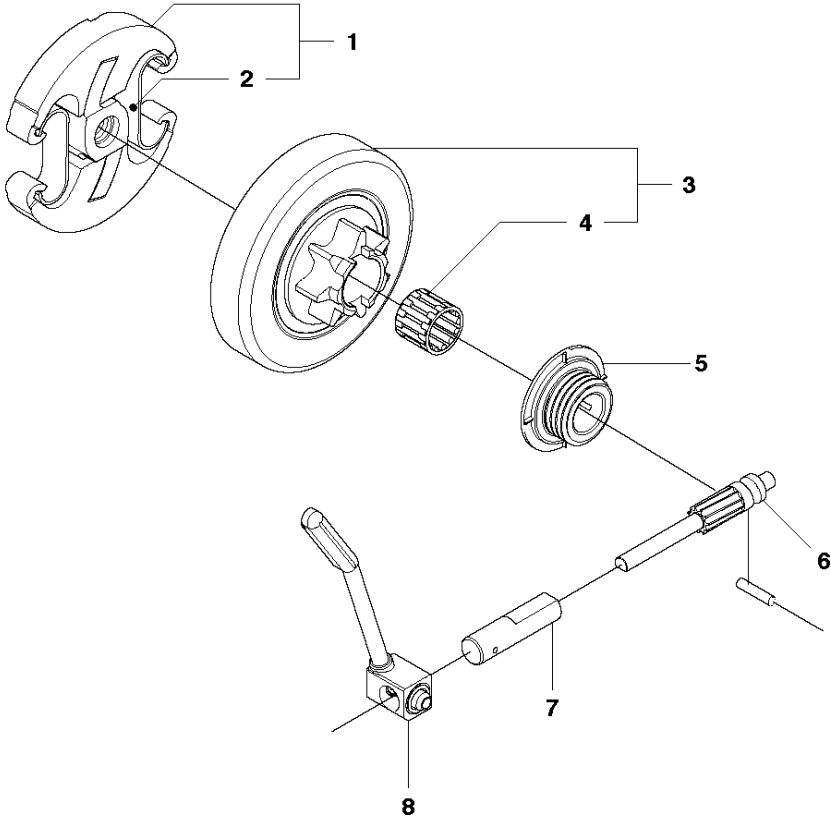

A2 450
CHAIN BRAKE & CLUTCH COVER

CHAIN BRAKE & CLUTCH COVER

450, from 2011-09 -

Ref	Part No	Description	Remark	QTY	KIT
1	544 09 79-01	CLUTCH COVER ASSY		1	
2	735 31 08-20	E-CLIP		1	1
3	537 28 66-01	PAWL		1	1
4	540 06 33-01	CHAIN GUIDE		1	1
5	537 01 74-01	BEARING SLEEVE		1	1
6	503 89 08-02	KNEE JOINT ASSY		1	1
7	503 46 59-01	BRAKE SPRING		1	1
8	503 85 52-01	GUIDE BUSHING		1	1
9	544 08 29-01	COVER LID		1	1
10	503 21 70-10	SCREW CCRPANT		7	1
11	544 08 30-01	WEAR PROTECTION		1	1
12	537 04 30-01	BRAKE BAND ASSY		1	1
13	503 89 29-01	PIN KNEE-JOINT		1	1
14	537 39 70-01	WORM SCREW		1	1
15	537 07 94-02	WORM WHEEL		1	1
16	740 48 07-02	O-RING		1	1
17	503 23 00-63	WASHER		1	1
18	544 37 68-01	LABEL		1	1
19	503 22 00-01	HEXAGON NUT		1	

B 450, 450e
CLUTCH & OIL PUMP

CLUTCH & OIL PUMP

450, from 2011-09 -

Ref	Part No	Description	Remark	QTY	KIT
1	537 11 05-03	CLUTCH ASSY		1	
2	537 35 91-01	CLUTCH SPRING		2	1
3	578 09 79-01	CLUTCH DRUM		1	
4	503 25 52-01	NEEDLE BEARING		1	3
5	503 93 18-01	PUMP PINION		1	
6	540 05 79-01	PUMP PISTON		1	
7	537 15 48-01	PUMP CYLINDER		1	
8	544 08 42-01	OIL HOSE		1	