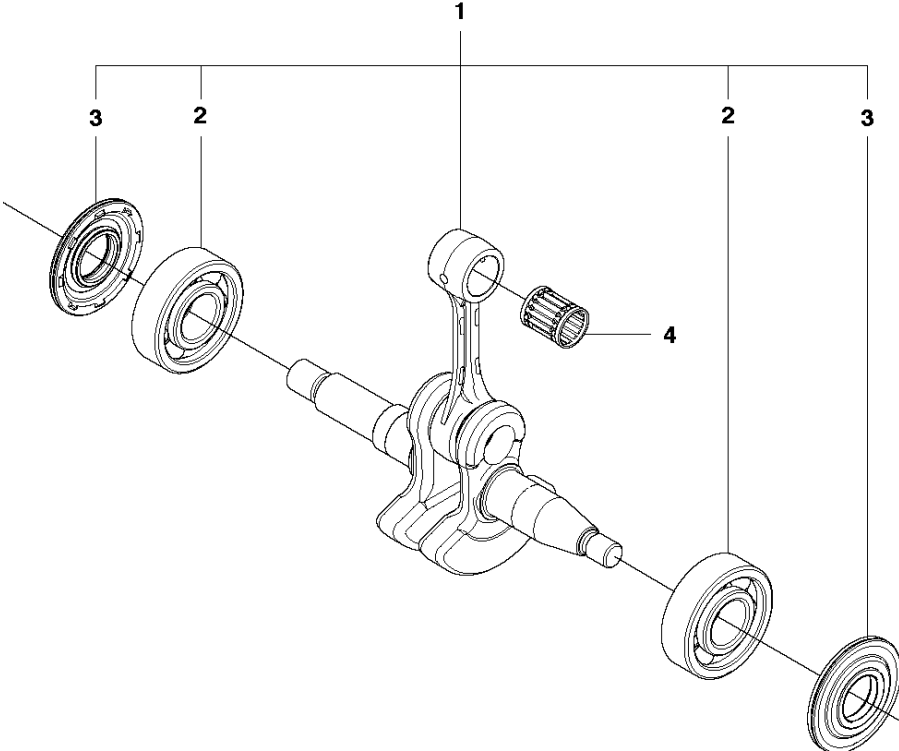

J 450, 450e
CRANKSHAFT

CRANKSHAFT

450, from 2011-09 -

Ref	Part No	Description	Remark	QTY	KIT
1	525 60 50-01	CRANKSHAFT ASSY		1	
2	544 06 20-01	BEARING		2	1
3	544 01 38-01	SEALING		2	1
4	503 25 63-01	NEEDLE BEARING		1