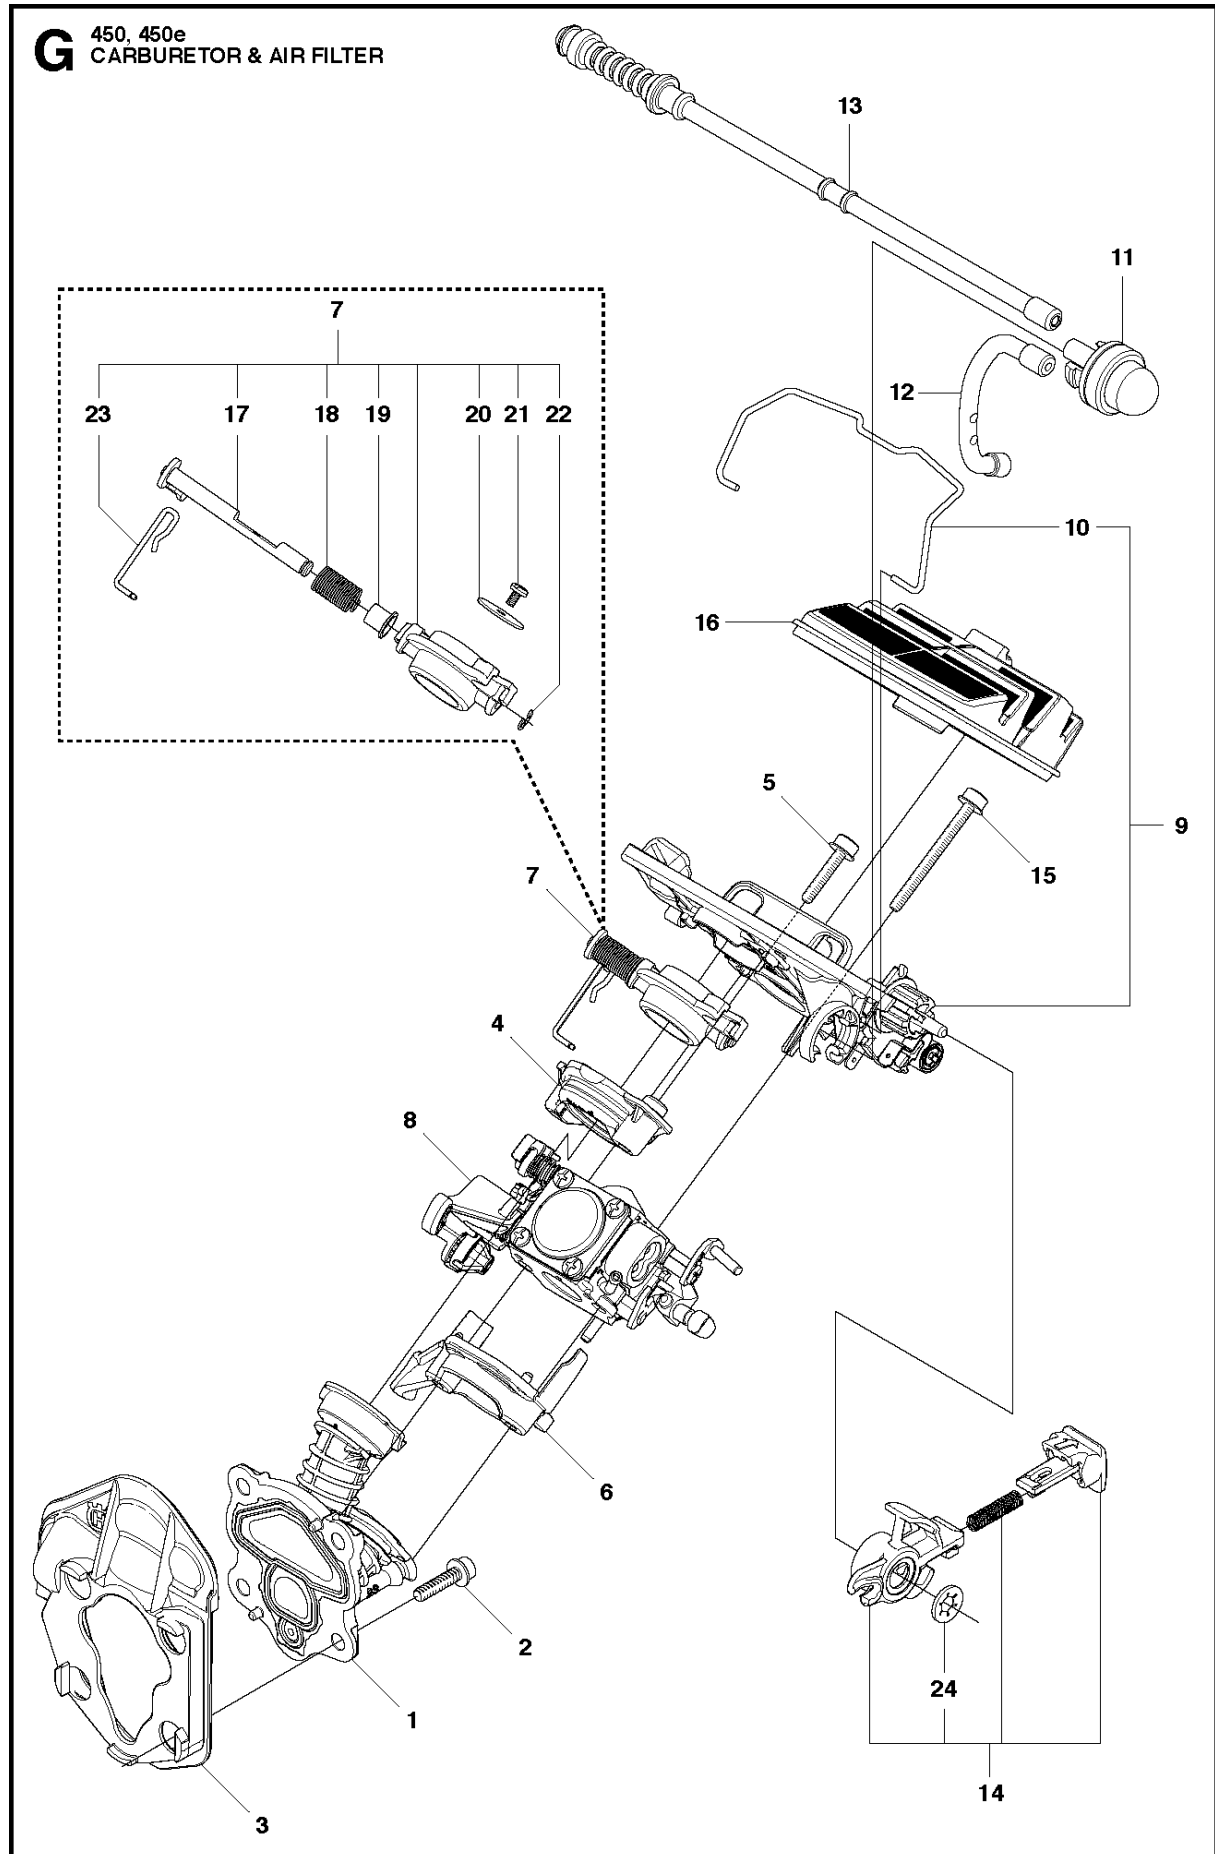

SPARE PARTS LIST

CHAIN SAWS

450, from 2011-09 -

P 450, 450e
ACCESSORIES

ACCESSORIES

450, from 2011-09 -

Ref	Part No	Description	Remark	QTY KIT
1	503 55 85-04	TOOL		1

CARBURETOR

450, from 2011-09 -

Ref	Part No	Description	Remark	QTY	KIT
1	506 45 04-01	CARBURETTOR		1	
2	502 07 82-01	COLLAR		1	1
3	502 07 83-01	COLLAR		1	1
4	502 07 84-01	SCREW		1	1
5	502 07 86-01	SPRING		1	1
6	502 07 87-01	SPRING		1	1
7	503 47 90-01	SCREW		1	1
8	503 47 96-01	SCREW		1	1
9	503 47 97-01	VALVE		1	1
10	503 48 00-01	PIN RETAINING SCREW		1	1
11	503 48 01-01	SCREW		1	1
12	503 48 05-01	SCREW		4	1
13	503 48 11-01	PIECE		1	1
14	503 48 18-01	SCREW		2	1
15	503 53 56-01	PLUG WELCH		2	1
16	503 53 57-01	STRAINER		1	1
17	503 66 59-01	LEVER		1	1
18	537 02 01-01	GASKET		1	1, 37
19	537 38 31-01	DIAPHRAGM PUMP		1	1, 37
20	502 07 89-01	COVER		1	1
21	537 38 33-01	SCREW		1	1
22	537 38 34-01	SPRING		1	1
23	537 38 37-01	COVER		1	1
24	544 23 77-01	NOZZLE ASSY		1	1
25	502 07 90-01	DIAPHRAGM		1	1, 37
26	502 07 91-01	LEVER		1	1
27	505 10 17-01	LEVER		1	1
28	502 07 94-01	SHAFT ASSY		1	1
29	502 07 95-01	SHAFT ASSY		1	1
30	502 24 77-01	VALVE		1	1
31	502 07 98-01	COLLAR		1	1
32	537 38 36-01	GASKET		1	1, 37
33	502 08 17-01	LEVER		1	1
34	502 07 99-01	SCREW		1	1
35	502 08 00-01	SCREW		1	1
36	502 08 01-01	VALVE		1	1
37	502 08 02-01	GASKET KIT		1	
38	544 11 95-01	PLUG		1	1

B 450, 450e
CLUTCH & OIL PUMP

CLUTCH & OIL PUMP

450, from 2011-09 -

Ref	Part No	Description	Remark	QTY	KIT
1	537 11 05-03	CLUTCH ASSY		1	
2	537 35 91-01	CLUTCH SPRING		2	1
3	578 09 79-01	CLUTCH DRUM		1	
4	503 25 52-01	NEEDLE BEARING		1	3
5	503 93 18-01	PUMP PINION		1	
6	540 05 79-01	PUMP PISTON		1	
7	537 15 48-01	PUMP CYLINDER		1	
8	544 08 42-01	OIL HOSE		1	