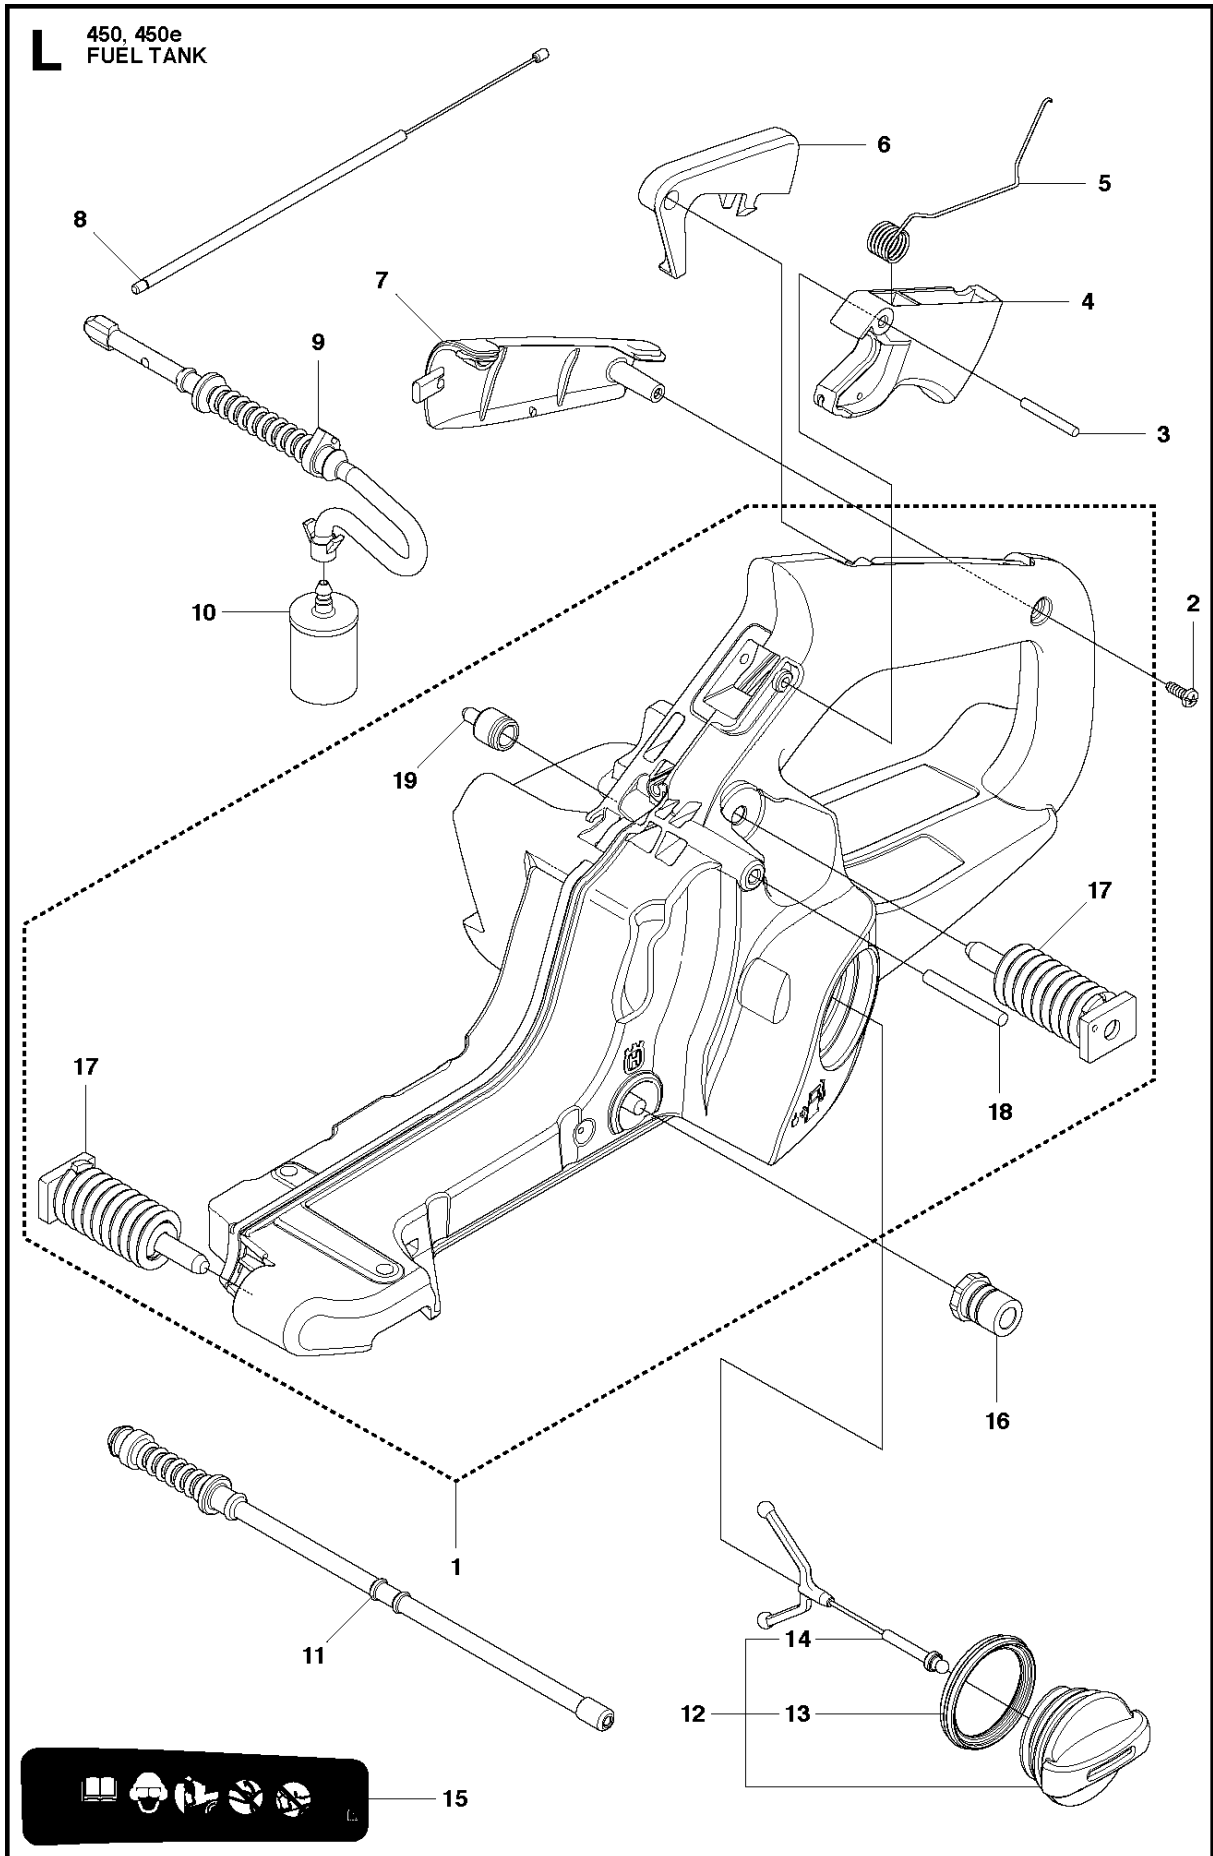

FUEL TANK

450, from 2011-09 -

Ref	Part No	Description	Remark	QTY	KIT
1	525 86 21-01	FUEL TANK ASSY		1	
2	503 21 28-10	SCREW CCRPANT		1	
3	720 18 25-20	PARALLEL PIN		1	
4	544 09 97-01	THROTTLE TRIGGER		1	
5	544 09 99-01	SPRING		1	
6	544 09 98-01	THROTTLE LOCKOUT		1	
7	504 12 22-01	HANDLE INSERT		1	
8	504 09 88-01	THROTTLE CABLE ASSY		1	
9	544 12 86-01	FUEL HOSE		1	
10	503 44 32-01	FILTER		1	
11	544 12 97-01	RETURN HOSE		1	
12	544 11 12-01	TANK CAP ASSY		1	
13	537 21 50-01	SEALING		1	12
14	503 57 89-01	HOLDER		1	12
15	544 37 50-01	LABEL		1	
16	501 00 76-01	LATERAL SUPPORT		1	
17	544 10 12-01	ANTIVIBRATION ELEMENT		2	1
18	721 12 63-39	GROOVED PIN		1	1
19	537 35 95-01	TANK VENT ASSY		1	1