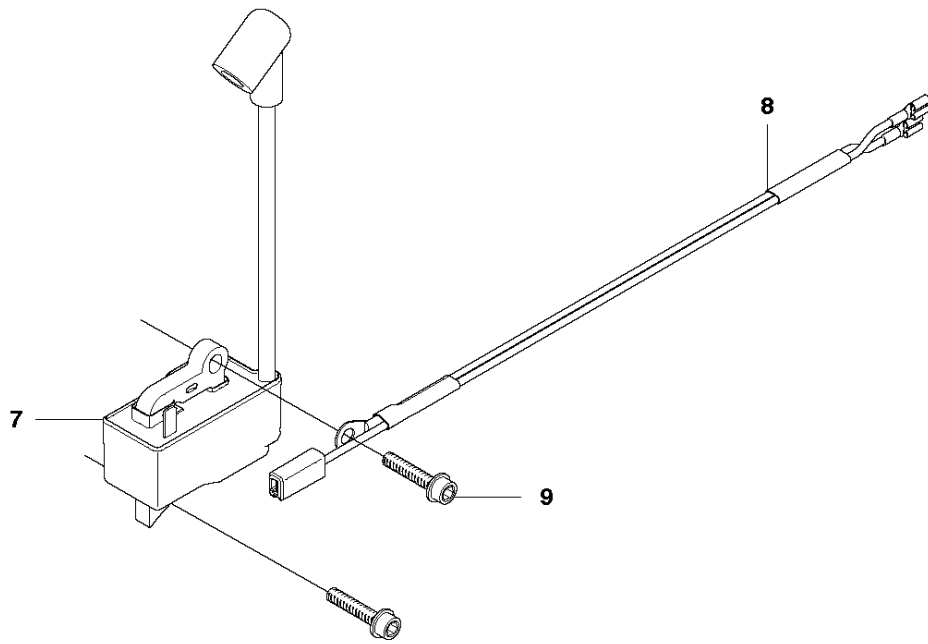

E 450, 450e
IGNITION SYSTEM

IGNITION SYSTEM

450, from 2011-09 -

Ref	Part No	Description	Remark	QTY	KIT
1	544 11 18-01	FLYWHEEL ASSY		1	
2	537 24 56-01	STARTER PAWL		2	1
3	501 81 99-03	SCREW		2	1
4	503 23 00-42	WASHER		2	1
5	529 27 11-01	SPRING		2	1
6	503 22 04-01	NUT		1	
7	573 93 57-02	IGNITION MODULE		1	
8	510 10 15-01	WIRING ASSY		1	
9	503 20 02-20	SCREW IHSCFM		2