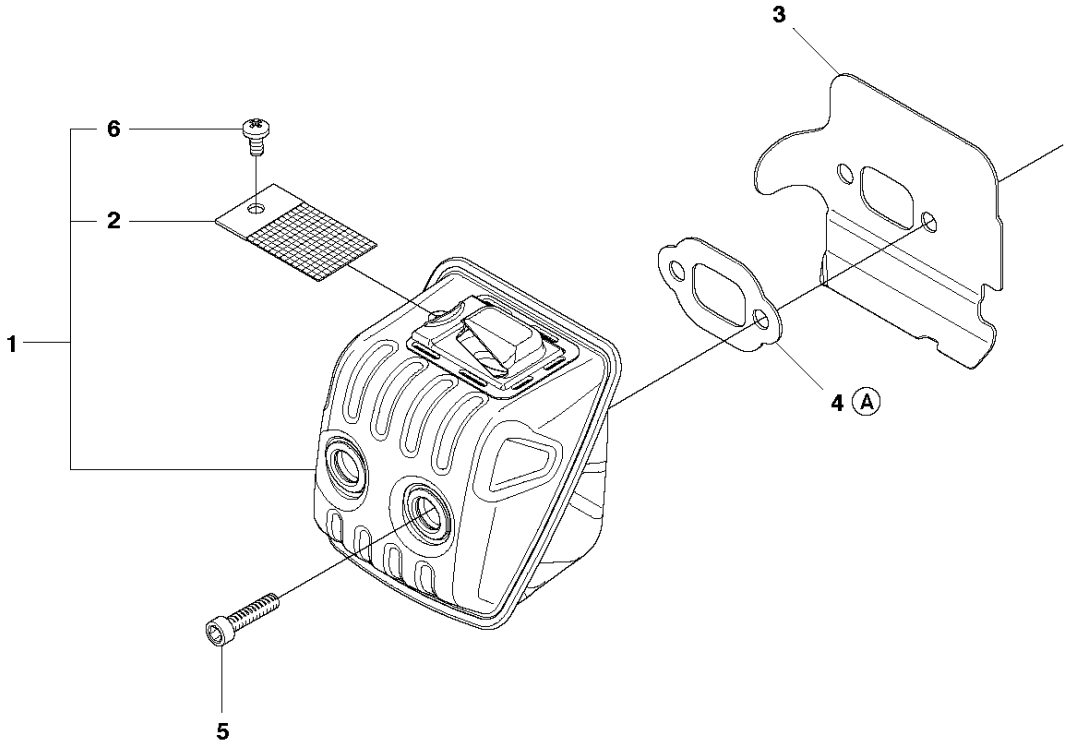

F 450, 450e
MUFFLER

7
Ⓐ 544 97 20-01
Set of gaskets

MUFFLER

450, from 2011-09 -

Ref	Part No	Description	Remark	QTY	KIT
1	544 14 77-02	MUFFLER ASSY		1	
2	579 75 33-01	SCREEN		1	1
3	579 75 32-01	HEAT DEFLECTOR		1	
4	579 75 31-01	GASKET		1	7
5	725 53 68-55	SCREW IHSCM		2	
6	724 12 87-59	SCREW CRPANM		1	1
7	544 97 20-01	GASKET KIT	Set of Gaskets	1