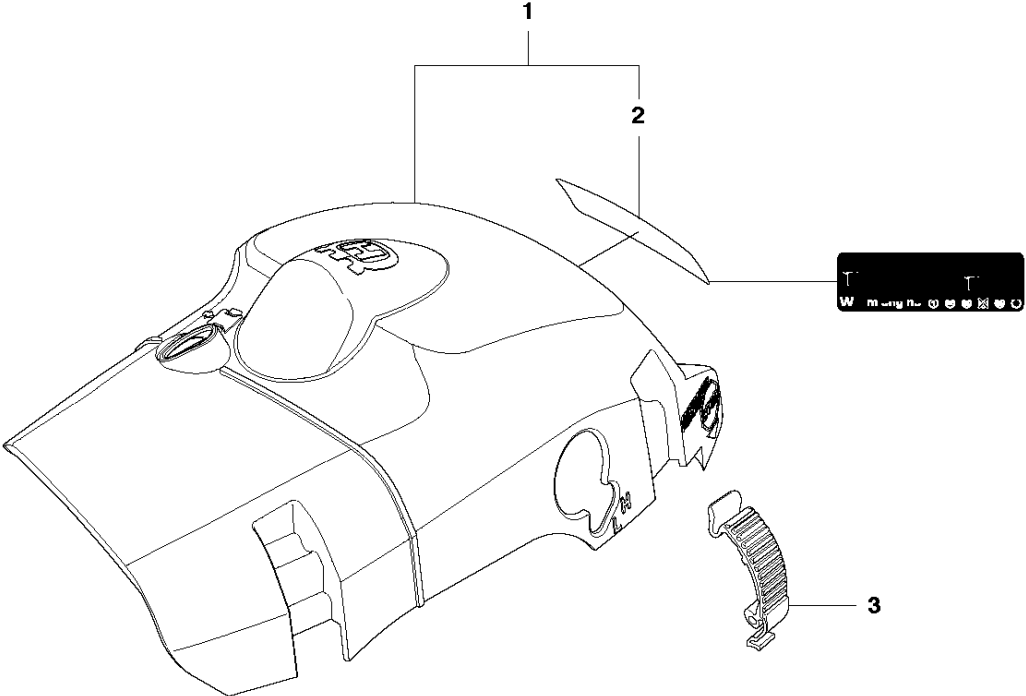

C 450, 450e
CYLINDER COVER

CYLINDER COVER

450, from 2011-09 -

Ref	Part No	Description	Remark	QTY	KIT
1	544 34 83-03	CYLINDER COVER ASSY		1	
2	522 70 92-01	LABEL		1	1
3	503 89 47-01	SNAP		3