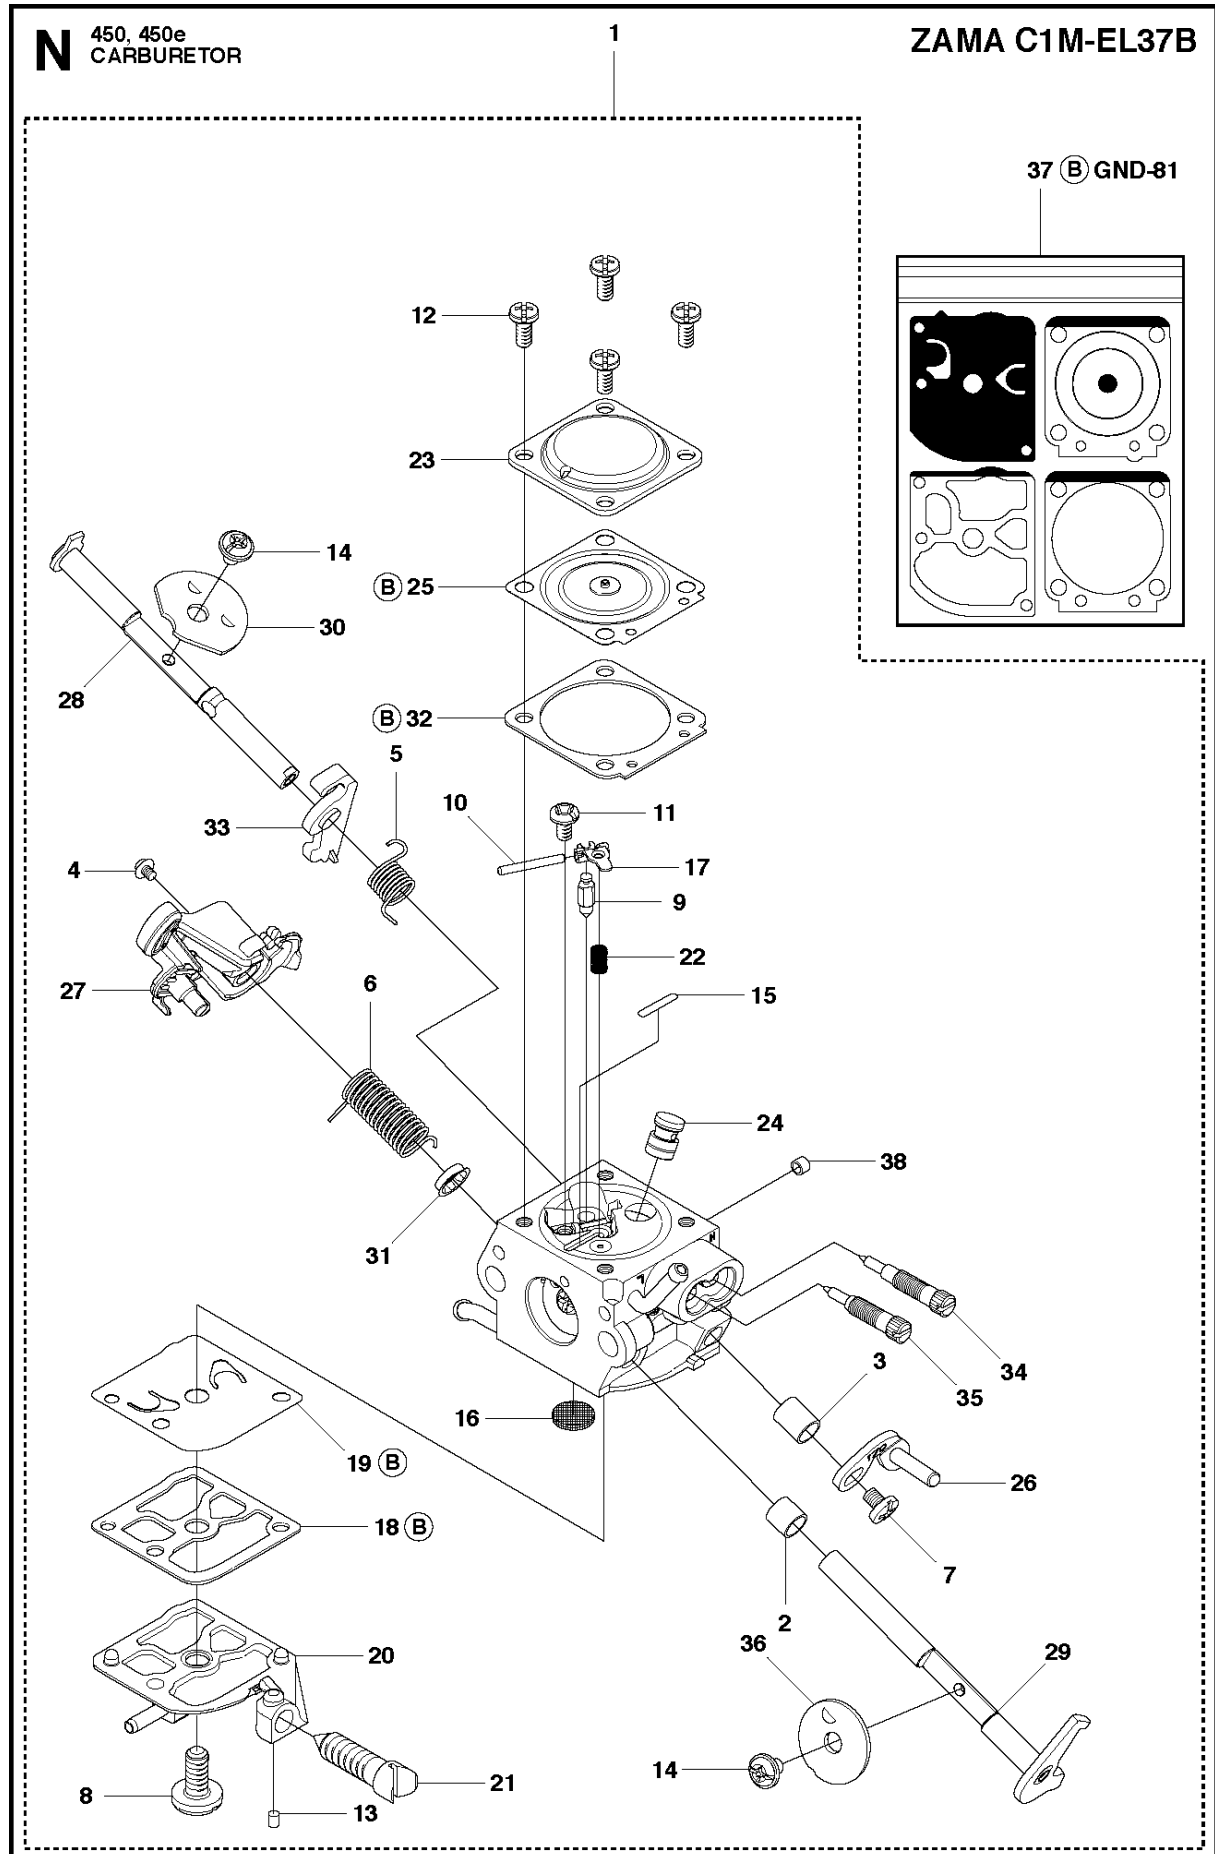

SPARE PARTS LIST

CHAIN SAWS

450, from 2011-09 -

P 450, 450e
ACCESSORIES

ACCESSORIES

450, from 2011-09 -

Ref	Part No	Description	Remark	QTY KIT
1	503 55 85-04	TOOL		1

CARBURETOR

450, from 2011-09 -

Ref	Part No	Description	Remark	QTY	KIT
1	506 45 04-01	CARBURETTOR		1	
2	502 07 82-01	COLLAR		1	1
3	502 07 83-01	COLLAR		1	1
4	502 07 84-01	SCREW		1	1
5	502 07 86-01	SPRING		1	1
6	502 07 87-01	SPRING		1	1
7	503 47 90-01	SCREW		1	1
8	503 47 96-01	SCREW		1	1
9	503 47 97-01	VALVE		1	1
10	503 48 00-01	PIN RETAINING SCREW		1	1
11	503 48 01-01	SCREW		1	1
12	503 48 05-01	SCREW		4	1
13	503 48 11-01	PIECE		1	1
14	503 48 18-01	SCREW		2	1
15	503 53 56-01	PLUG WELCH		2	1
16	503 53 57-01	STRAINER		1	1
17	503 66 59-01	LEVER		1	1
18	537 02 01-01	GASKET		1	1, 37
19	537 38 31-01	DIAPHRAGM PUMP		1	1, 37
20	502 07 89-01	COVER		1	1
21	537 38 33-01	SCREW		1	1
22	537 38 34-01	SPRING		1	1
23	537 38 37-01	COVER		1	1
24	544 23 77-01	NOZZLE ASSY		1	1
25	502 07 90-01	DIAPHRAGM		1	1, 37
26	502 07 91-01	LEVER		1	1
27	505 10 17-01	LEVER		1	1
28	502 07 94-01	SHAFT ASSY		1	1
29	502 07 95-01	SHAFT ASSY		1	1
30	502 24 77-01	VALVE		1	1
31	502 07 98-01	COLLAR		1	1
32	537 38 36-01	GASKET		1	1, 37
33	502 08 17-01	LEVER		1	1
34	502 07 99-01	SCREW		1	1
35	502 08 00-01	SCREW		1	1
36	502 08 01-01	VALVE		1	1
37	502 08 02-01	GASKET KIT		1	
38	544 11 95-01	PLUG		1	1

B 450, 450e
CLUTCH & OIL PUMP

CLUTCH & OIL PUMP

450, from 2011-09 -

Ref	Part No	Description	Remark	QTY	KIT
1	537 11 05-03	CLUTCH ASSY		1	
2	537 35 91-01	CLUTCH SPRING		2	1
3	578 09 79-01	CLUTCH DRUM		1	
4	503 25 52-01	NEEDLE BEARING		1	3
5	503 93 18-01	PUMP PINION		1	
6	540 05 79-01	PUMP PISTON		1	
7	537 15 48-01	PUMP CYLINDER		1	
8	544 08 42-01	OIL HOSE		1	