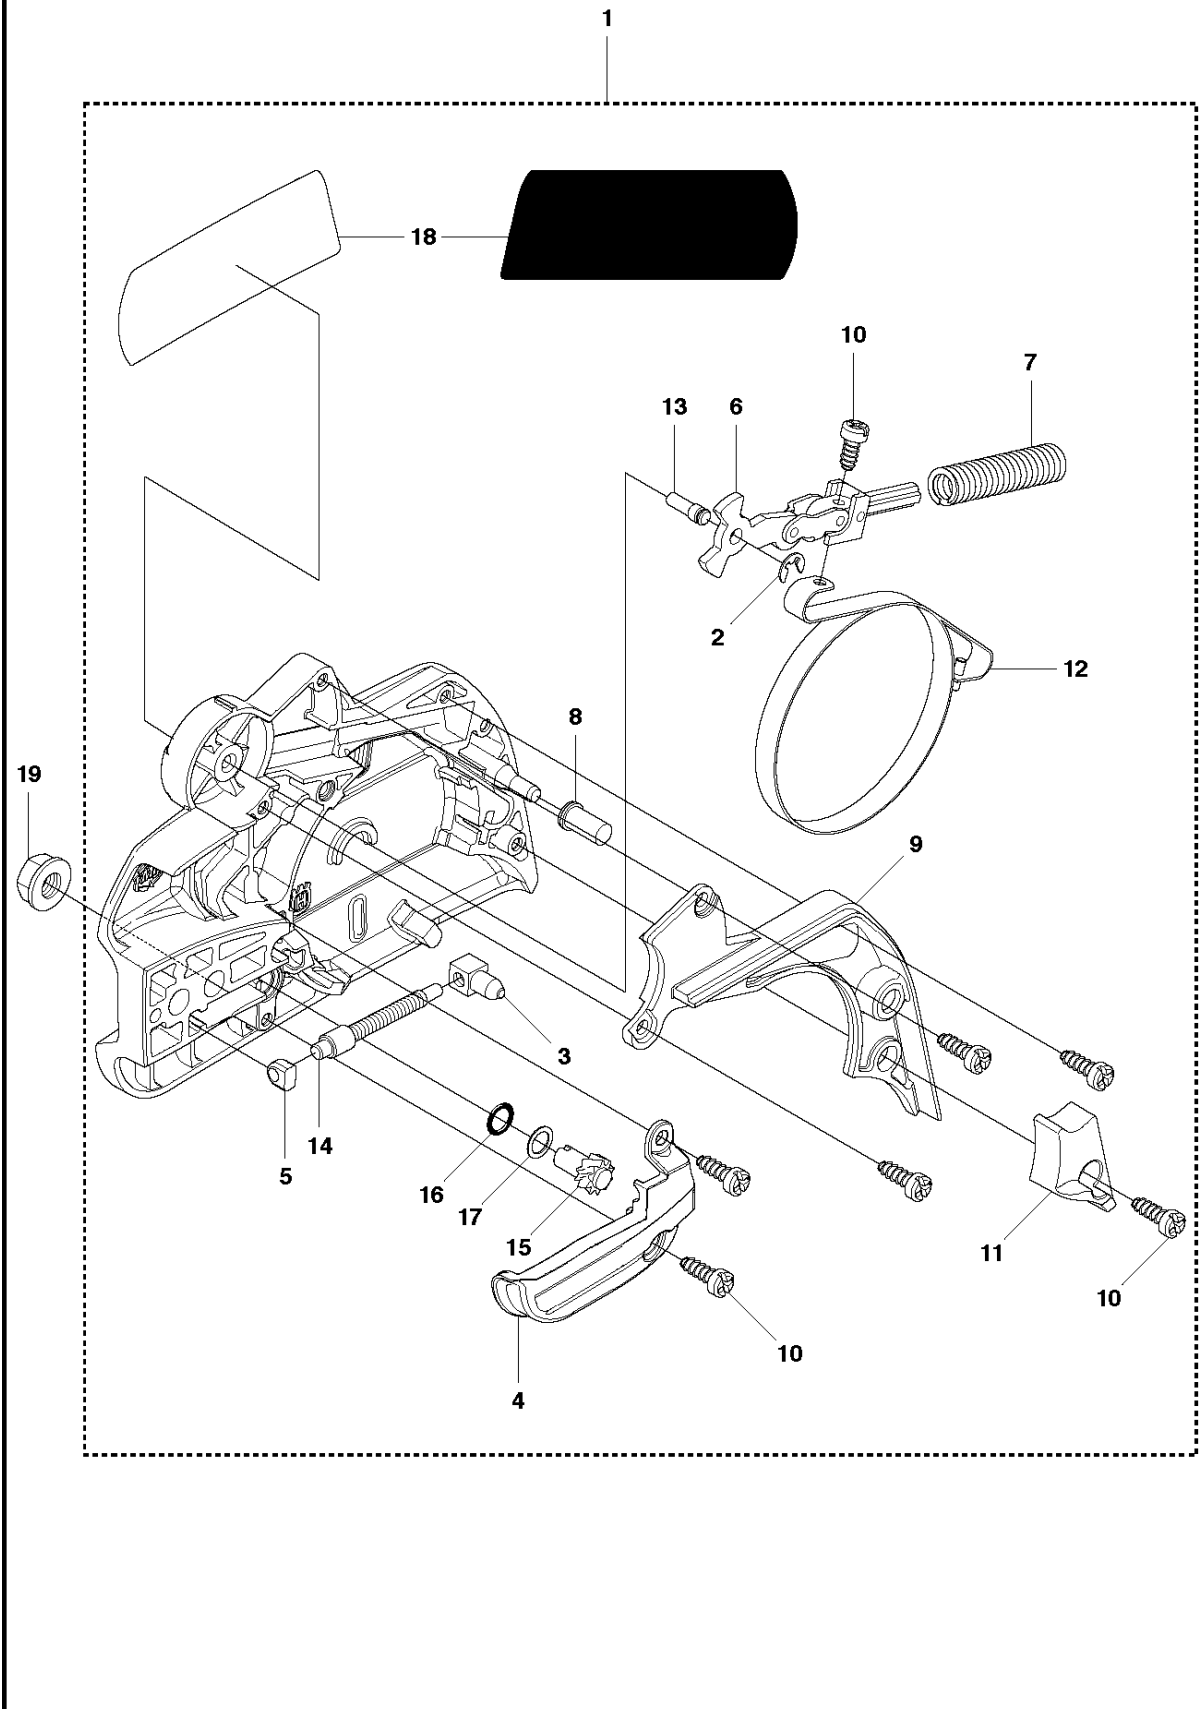

A2 450
CHAIN BRAKE & CLUTCH COVER

CHAIN BRAKE & CLUTCH COVER

450, from 2011-09 -

Ref	Part No	Description	Remark	QTY	KIT
1	544 09 79-01	CLUTCH COVER ASSY		1	
2	735 31 08-20	E-CLIP		1	1
3	537 28 66-01	PAWL		1	1
4	540 06 33-01	CHAIN GUIDE		1	1
5	537 01 74-01	BEARING SLEEVE		1	1
6	503 89 08-02	KNEE JOINT ASSY		1	1
7	503 46 59-01	BRAKE SPRING		1	1
8	503 85 52-01	GUIDE BUSHING		1	1
9	544 08 29-01	COVER LID		1	1
10	503 21 70-10	SCREW CCRPANT		7	1
11	544 08 30-01	WEAR PROTECTION		1	1
12	537 04 30-01	BRAKE BAND ASSY		1	1
13	503 89 29-01	PIN KNEE-JOINT		1	1
14	537 39 70-01	WORM SCREW		1	1
15	537 07 94-02	WORM WHEEL		1	1
16	740 48 07-02	O-RING		1	1
17	503 23 00-63	WASHER		1	1
18	544 37 68-01	LABEL		1	1
19	503 22 00-01	HEXAGON NUT		1