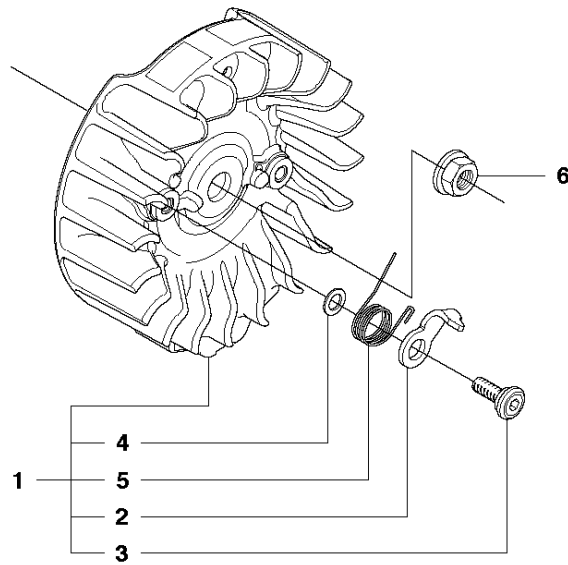

E 450, 450e
IGNITION SYSTEM

IGNITION SYSTEM

450, from 2011-09 -

Ref	Part No	Description	Remark	QTY	KIT
1	544 11 18-01	FLYWHEEL ASSY		1	
2	537 24 56-01	STARTER PAWL		2	1
3	501 81 99-03	SCREW		2	1
4	503 23 00-42	WASHER		2	1
5	529 27 11-01	SPRING		2	1
6	503 22 04-01	NUT		1	
7	573 93 57-02	IGNITION MODULE		1	
8	510 10 15-01	WIRING ASSY		1	
9	503 20 02-20	SCREW IHSCFM		2