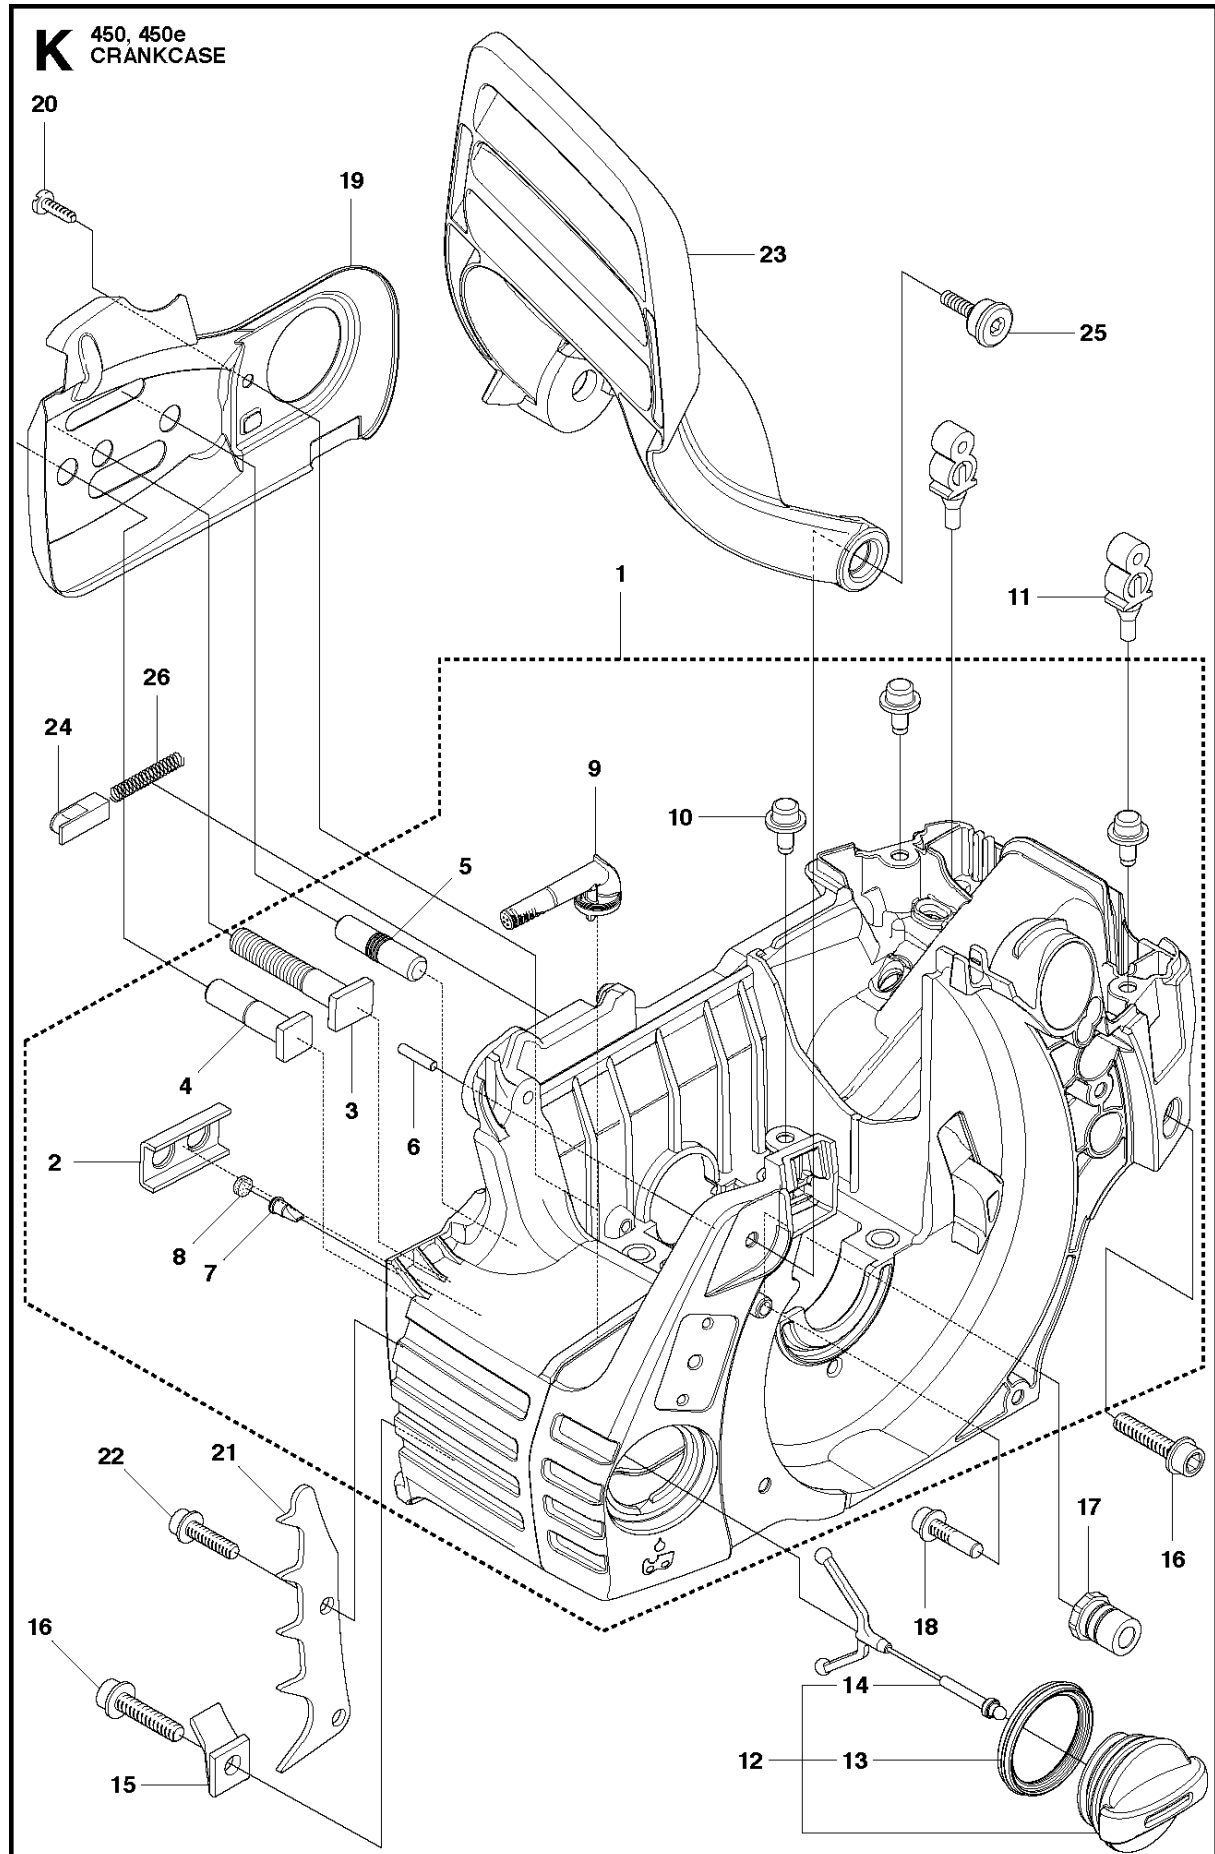

CRANKCASE

450, from 2011-09 -

Ref	Part No	Description	Remark	QTY	KIT
1	537 43 82-01	CRANKCASE		1	
2	503 87 58-02	STIFFENING PLATE		1	1
3	503 87 54-02	BAR BOLT		1	1
4	537 33 46-01	BAR BOLT		1	1
5	544 03 64-01	BAR BOLT		1	1
6	503 24 09-05	NEEDLE ROLLER		1	1
7	530 02 61-19	CHECK VALVE		1	1
8	537 40 35-01	FILTER		1	1
9	544 08 33-01	OIL SCREEN		1	1
10	544 33 16-01	GUIDE PIN		3	1
11	503 86 93-01	CARBURETTOR		2	
12	544 11 12-01	TANK CAP ASSY		1	
13	537 21 50-01	SEALING		1	12
14	503 57 89-01	HOLDER		1	12
15	503 88 63-01	PIN		1	
16	503 21 88-76	SCREW IHSCT		2	
17	501 00 76-01	LATERAL SUPPORT		2	
18	503 21 51-03	SCREW IHSCT		1	
19	544 09 40-01	CHAIN GUIDE PLATE		1	
20	503 21 70-10	SCREW CCRPANT		1	
21	503 90 59-01	SPIKE		1	
22	503 21 75-20	SCREW IHSCT		2	
23	544 08 26-01	HAND GUARD		1	
24	503 89 24-01	LOCK		1	
25	503 89 30-01	SCREW		2	
26	503 43 65-01	POSITION SPRING		1