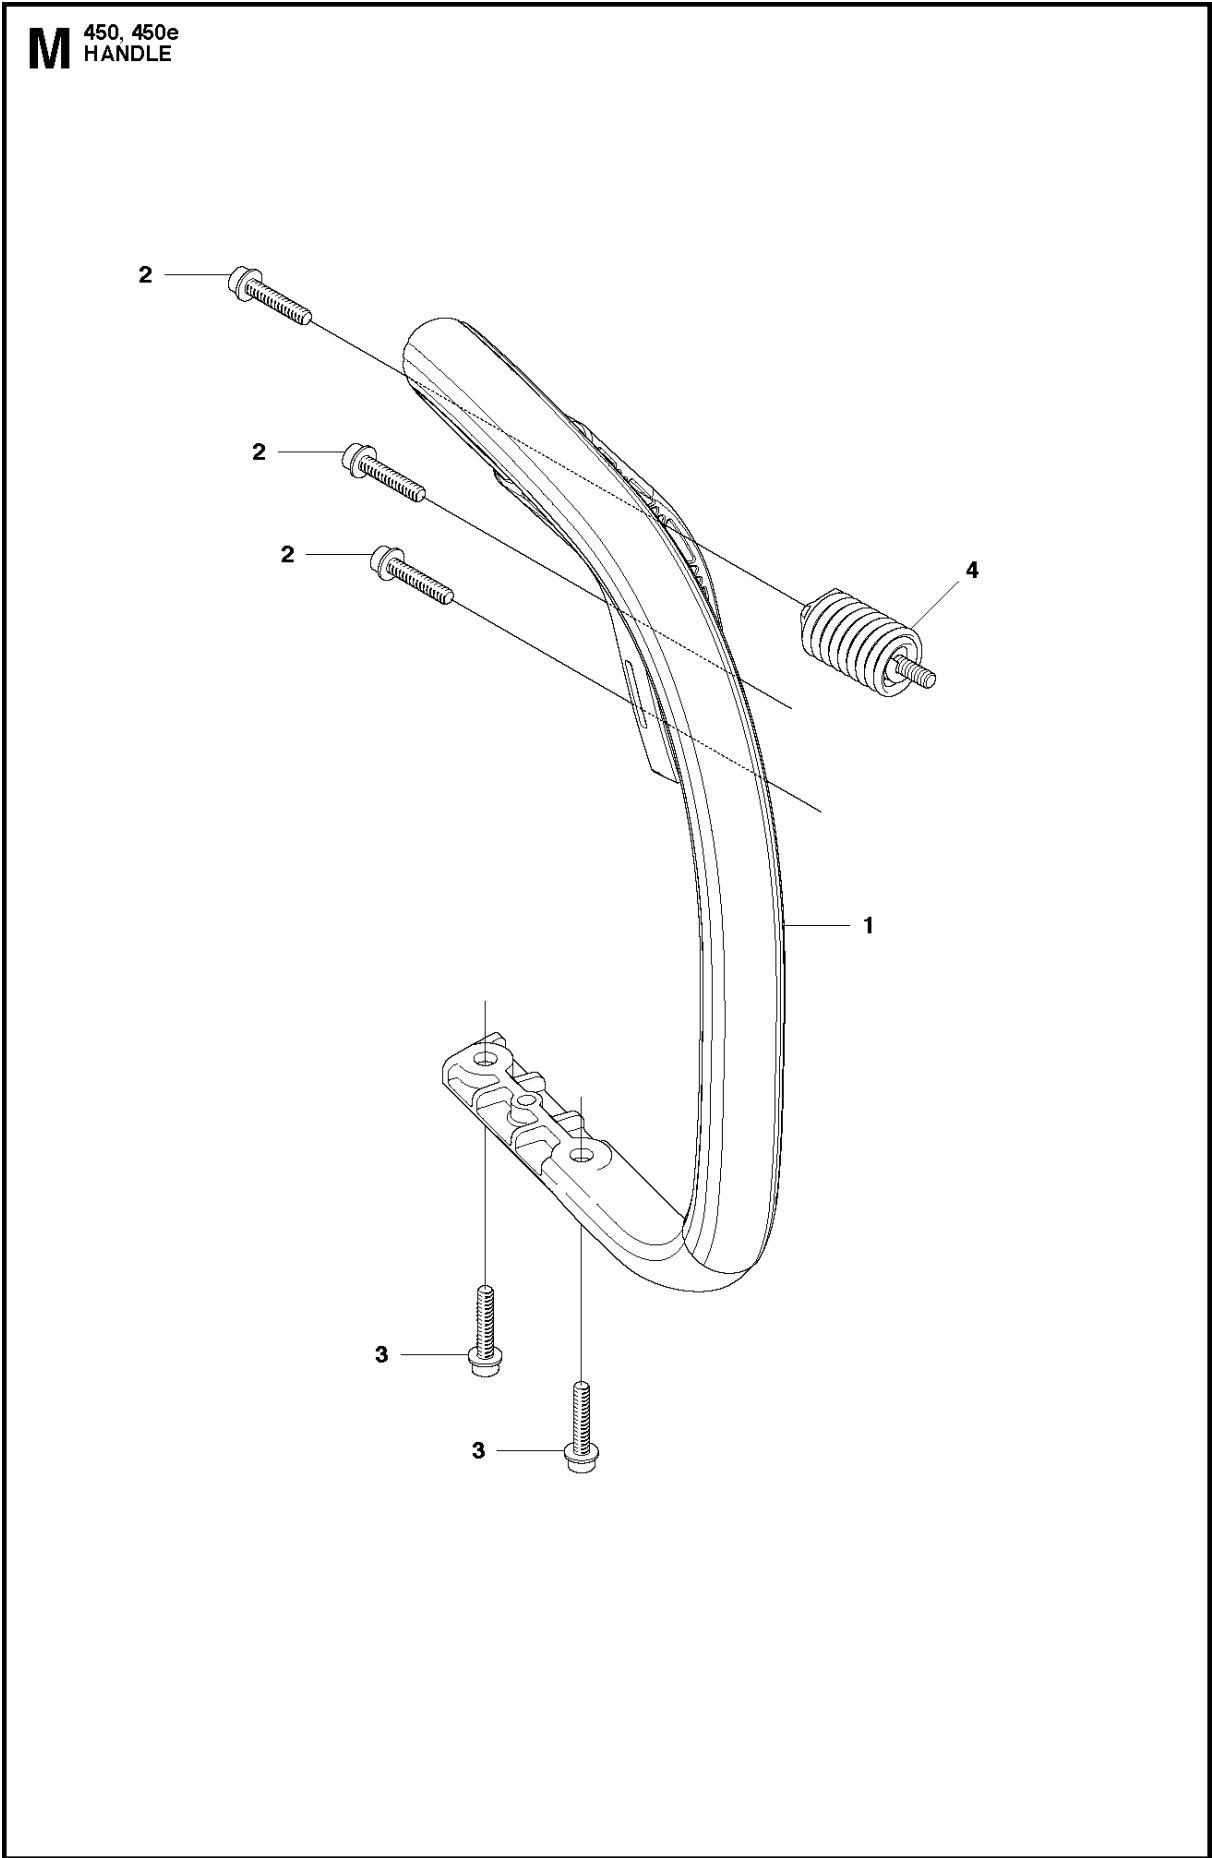

HANDLE

450, from 2011-09 -

Ref	Part No	Description	Remark	QTY KIT
1	544 08 39-01	FRONT HANDLE		1
2	503 21 88-76	SCREW IHSCT		3
3	503 21 02-70	SCREW IHSCT		2
4	503 89 83-01	ANTIVIBRATION ELEMENT		1