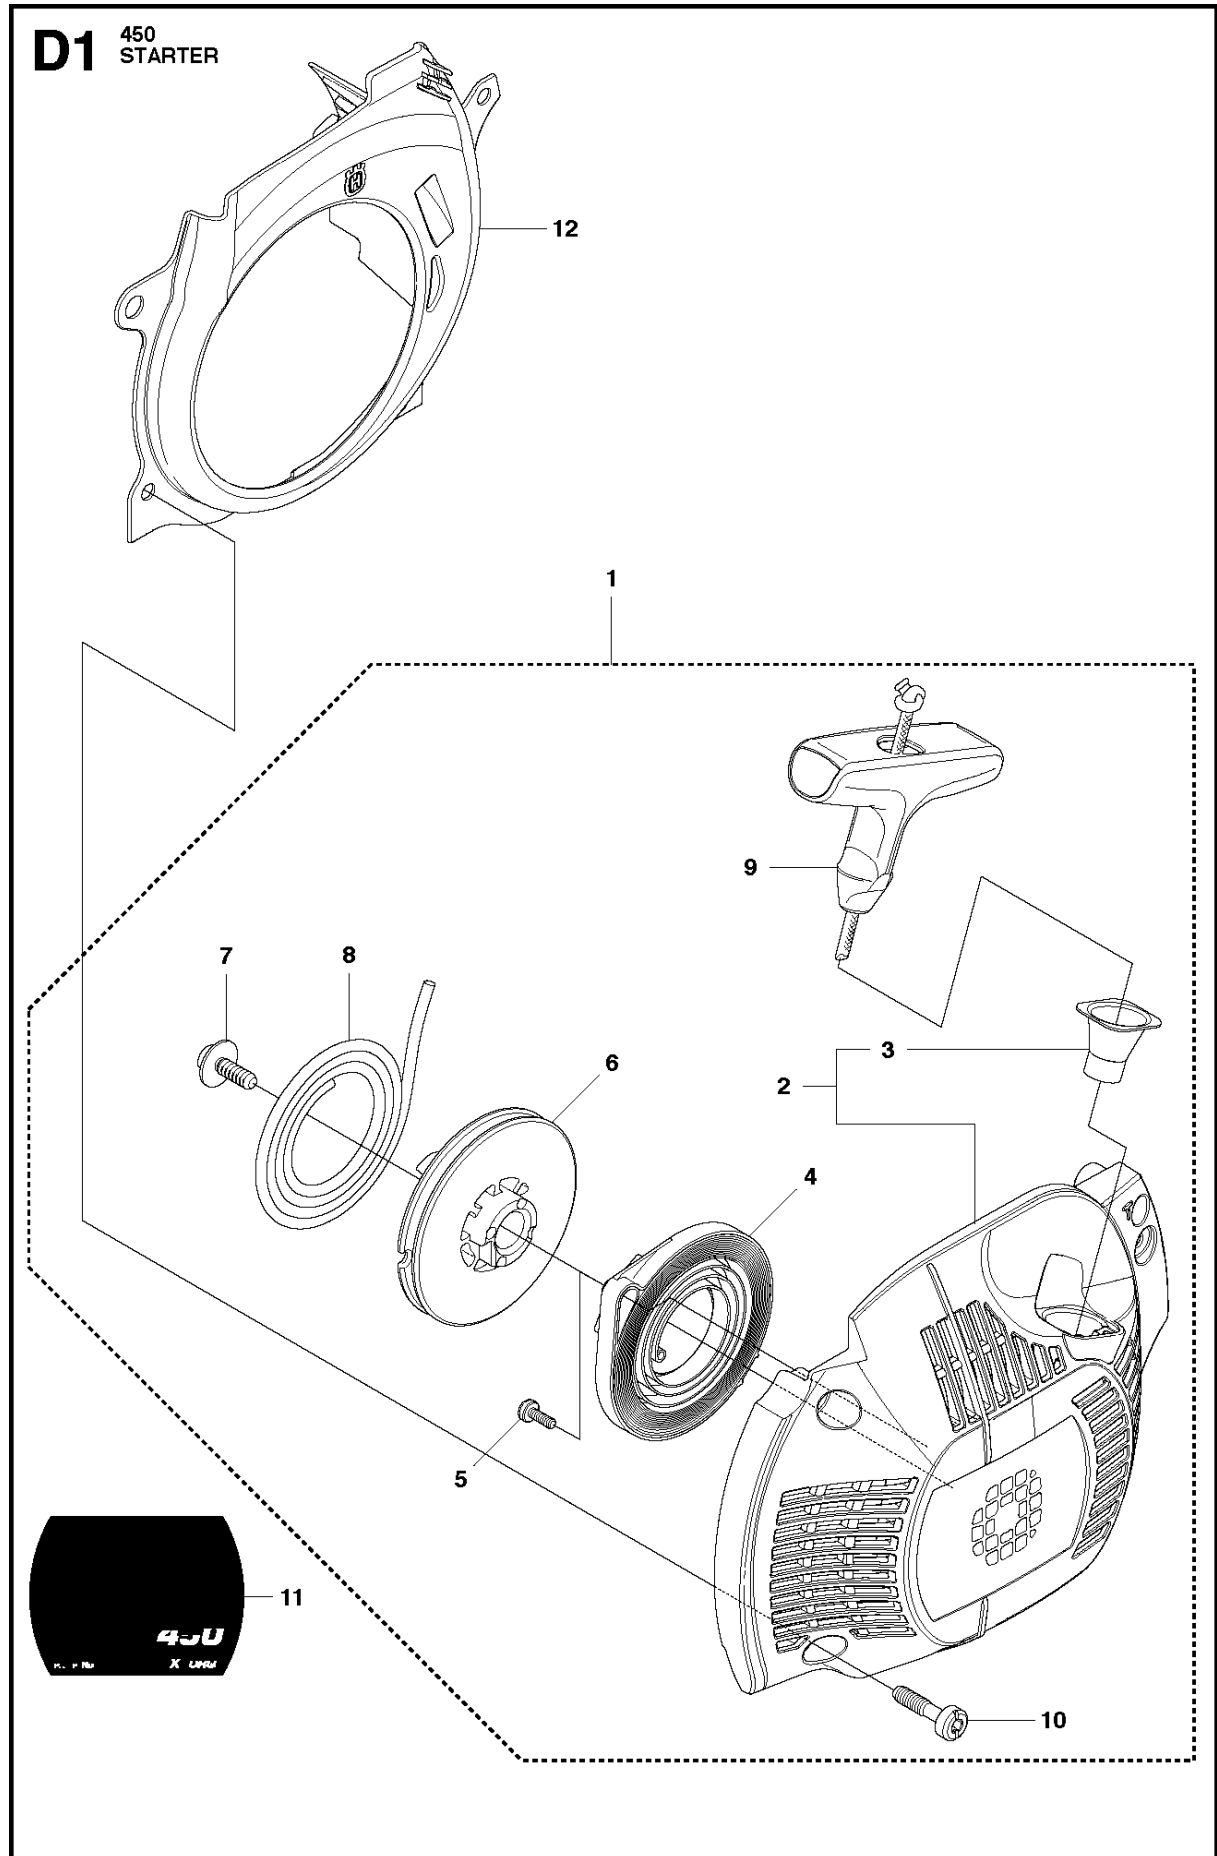

STARTER

450, from 2011-09 -

Ref	Part No	Description	Remark	QTY	KIT
1	544 07 16-02	STARTER ASSY		1	
2	544 07 15-01	STARTER HOUSING		1	1
3	537 28 32-01	REINFORCEMENT SLEEVE		1	1, 2
4	540 05 75-02	SPRING CASSETTE ASSY		1	1
5	503 21 28-10	SCREW CCRPANT		2	1
6	537 09 25-02	STARTER PULLEY		1	1
7	503 21 77-16	SCREW IHSCT		1	1
8	505 30 51-25	STARTER CORD		1	1
9	537 23 25-01	STARTER HANDLE		1	1
10	503 21 73-21	SCREW		4	1
11	544 37 70-02	LABEL		1	
12	544 08 15-01	COOLING AIR CONDUCTER		1