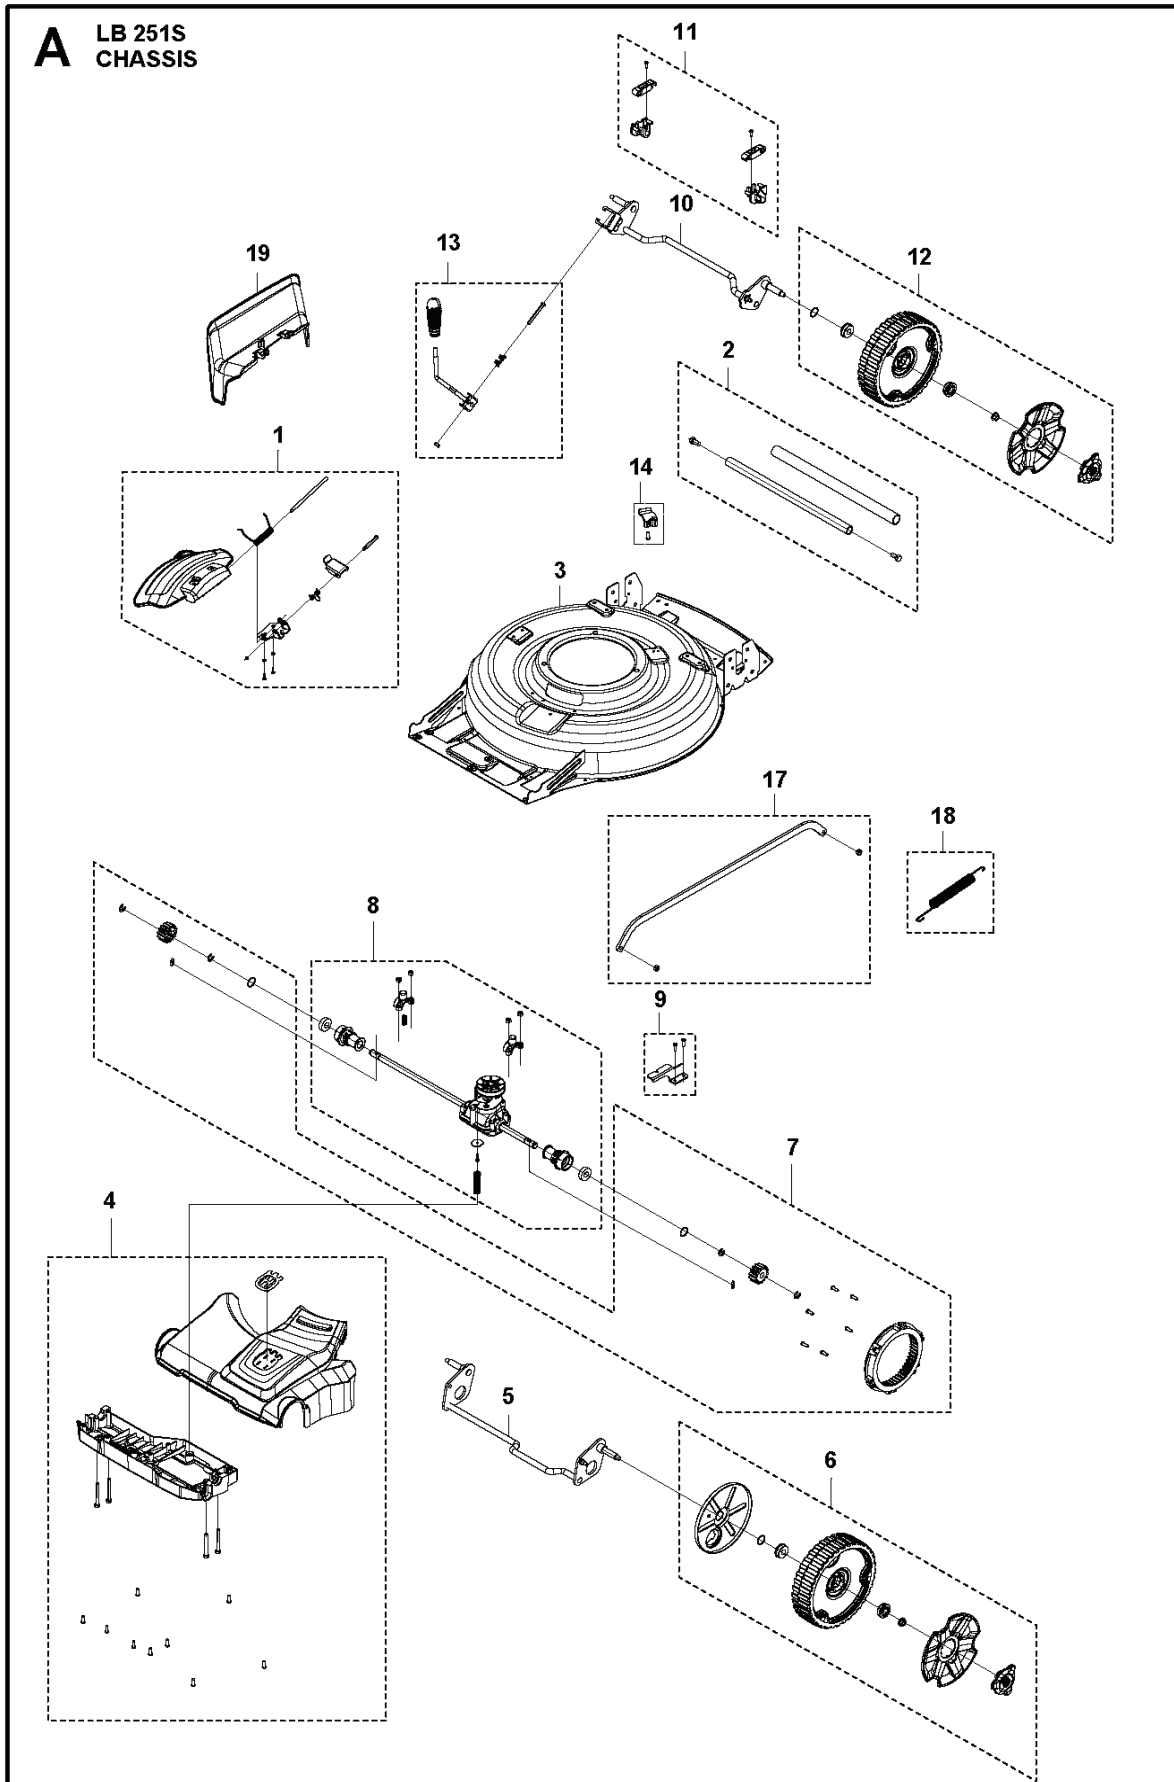

LAWN MOWERS: CONSUMER WALK-BEHINDS

PXM_REF	PXM_PARTNO	ОПИСАНИЕ	PXM_REMARK	КОЛ-ВО
1	599349410	PLATE KIT	SIDE DISCHARGE PLATE	1
2	599349416	КРЫШКА		1
3	599349370	Крышка в сборе	CHASSIS	1
4	599349372	COVER KIT	FRONT COVER	1
5	599349383	AXLE	FRONT WHEEL AXLE	1
6	599349368	Колесо	FRONT WHEEL	1
7	598684117	Набор шестернь	WHEEL DRIVE	1
8	599349421	TRANSMISSION KIT	REAR TRANSMISSION	1
9	599349411	PLATE KIT	TRANSMISSION PLATE	1
10	599349384	AXLE	REAR WHEEL AXLE	1
11	599349419	SUPPORT KIT	AXLE SUPPORT KIT	1
12	599349424	Колесо	REAR WHEEL	1
13	599349401	HANDLE KIT	HEIGHT ADJUSTMENT HANDLE	1
14	599349405	Отпускной крючок к рулет.	CABLE HOOK	1
17	599349365	ROD	HEIGHT ADJUSTMENT ROD	1
18	599138901	Пружина	HEIGHT ADJUSTMENT SPRING	1
19	599349395	КРЫШКА	SIDE PROTECTION COVER	1