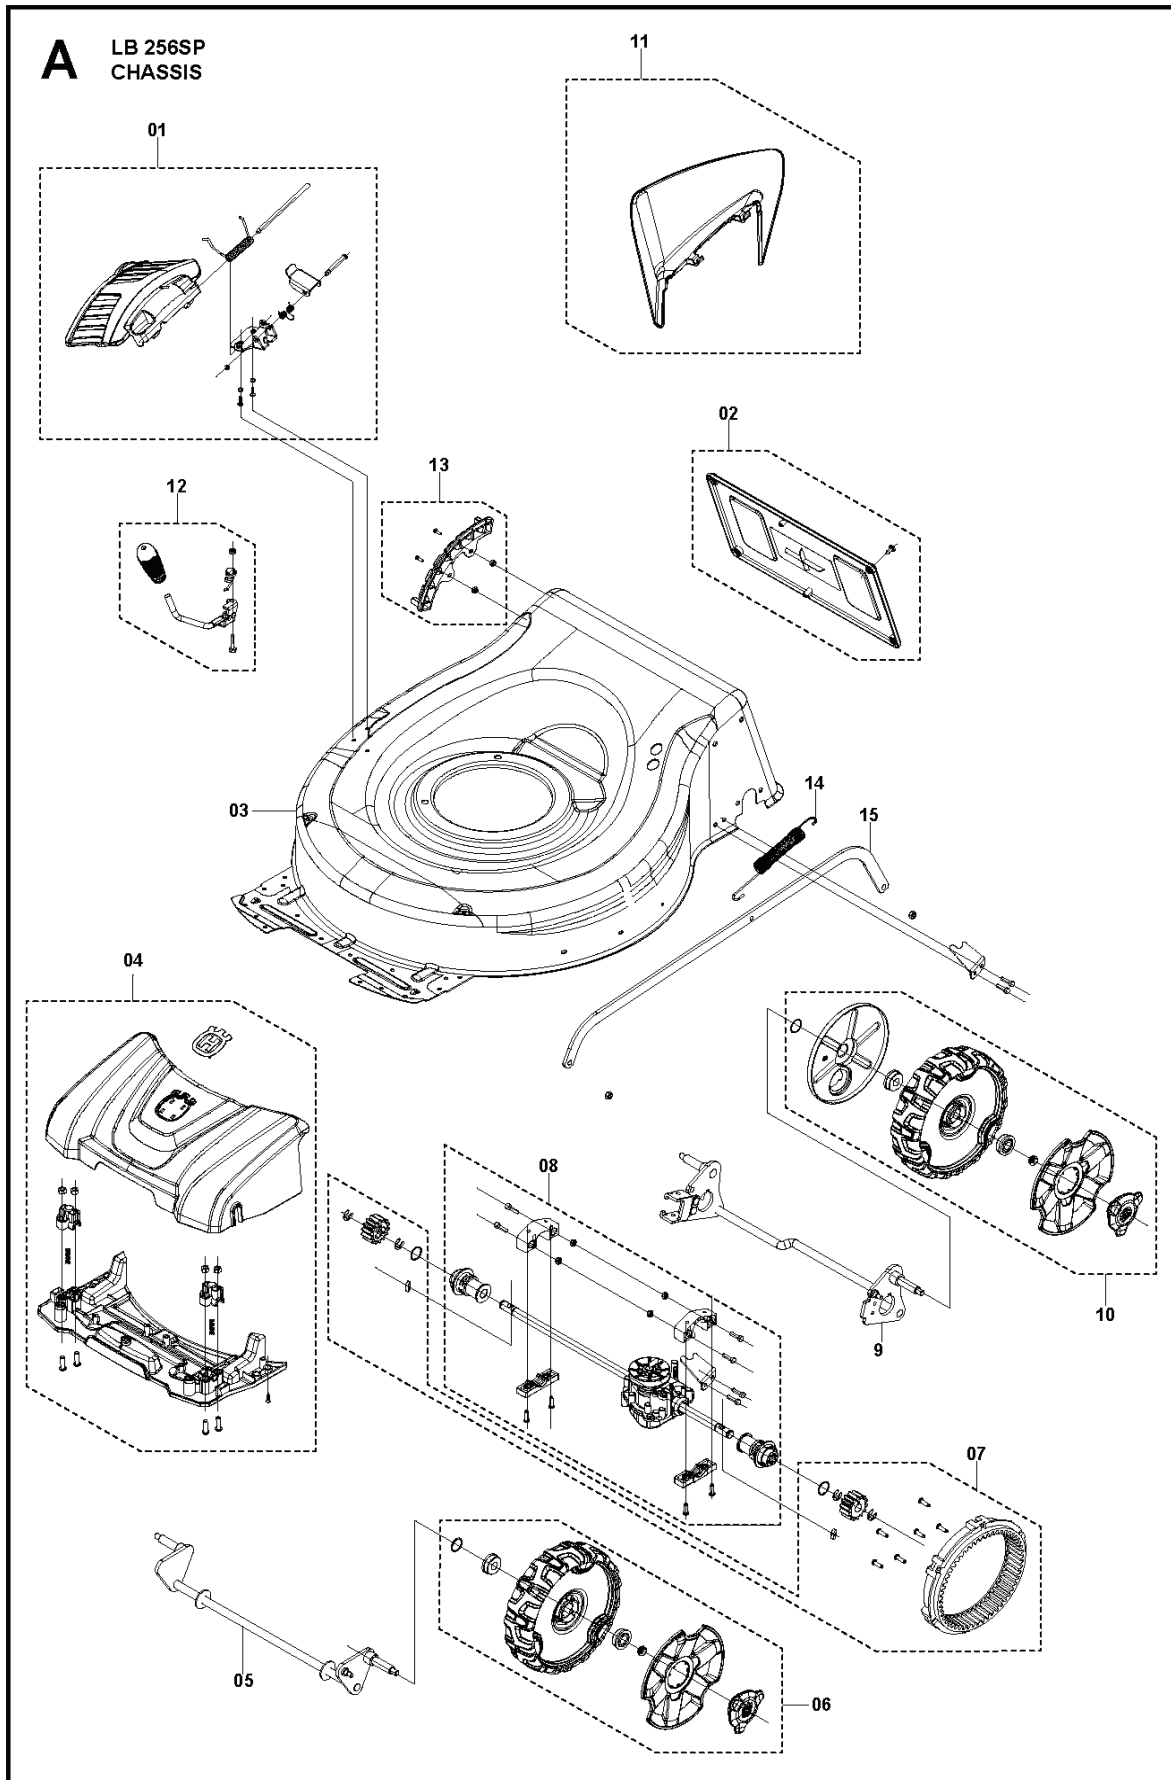

## LAWN MOWERS: CONSUMER WALK-BEHINDS

PXM_REF	PXM_PARTNO	ОПИСАНИЕ	PXM_REMARK	КОЛ-ВО
1	598684112	PLATE KIT	SIDE DISCHARGE PLATE	1
2	598721801	COVER KIT	DECORATIVE COVER	1
3	598961301	Крышка в сборе		1
4	598684123	COVER KIT	FRONT COVER	1
5	598818801	AXLE	WHEEL AXLE	1
6	598512901	Колесо	FRONT WHEEL	2
7	598684117	Набор шестернь	WHEEL DRIVE	1
8	598684114	TRANSMISSION KIT	REAR TRANSMISSION	1
9	598684110	AXLE	WHEEL AXLE	1
10	598684103	Колесо	REAR WHEEL	2
11	598961401	КРЫШКА	SIDE PROTECTION COVER	1
12	599139101	HANDLE KIT	HEIGHT ADJUSTMENT HANDLE	1
13	599139001	PLATE KIT	HEIGHT ADJUSTMENT PLATE	1
14	599138901	Пружина	HEIGHT ADJUSTMENT SPRING	1
15	599139201	ROD	HEIGHT ADJUSTMENT ROD	1