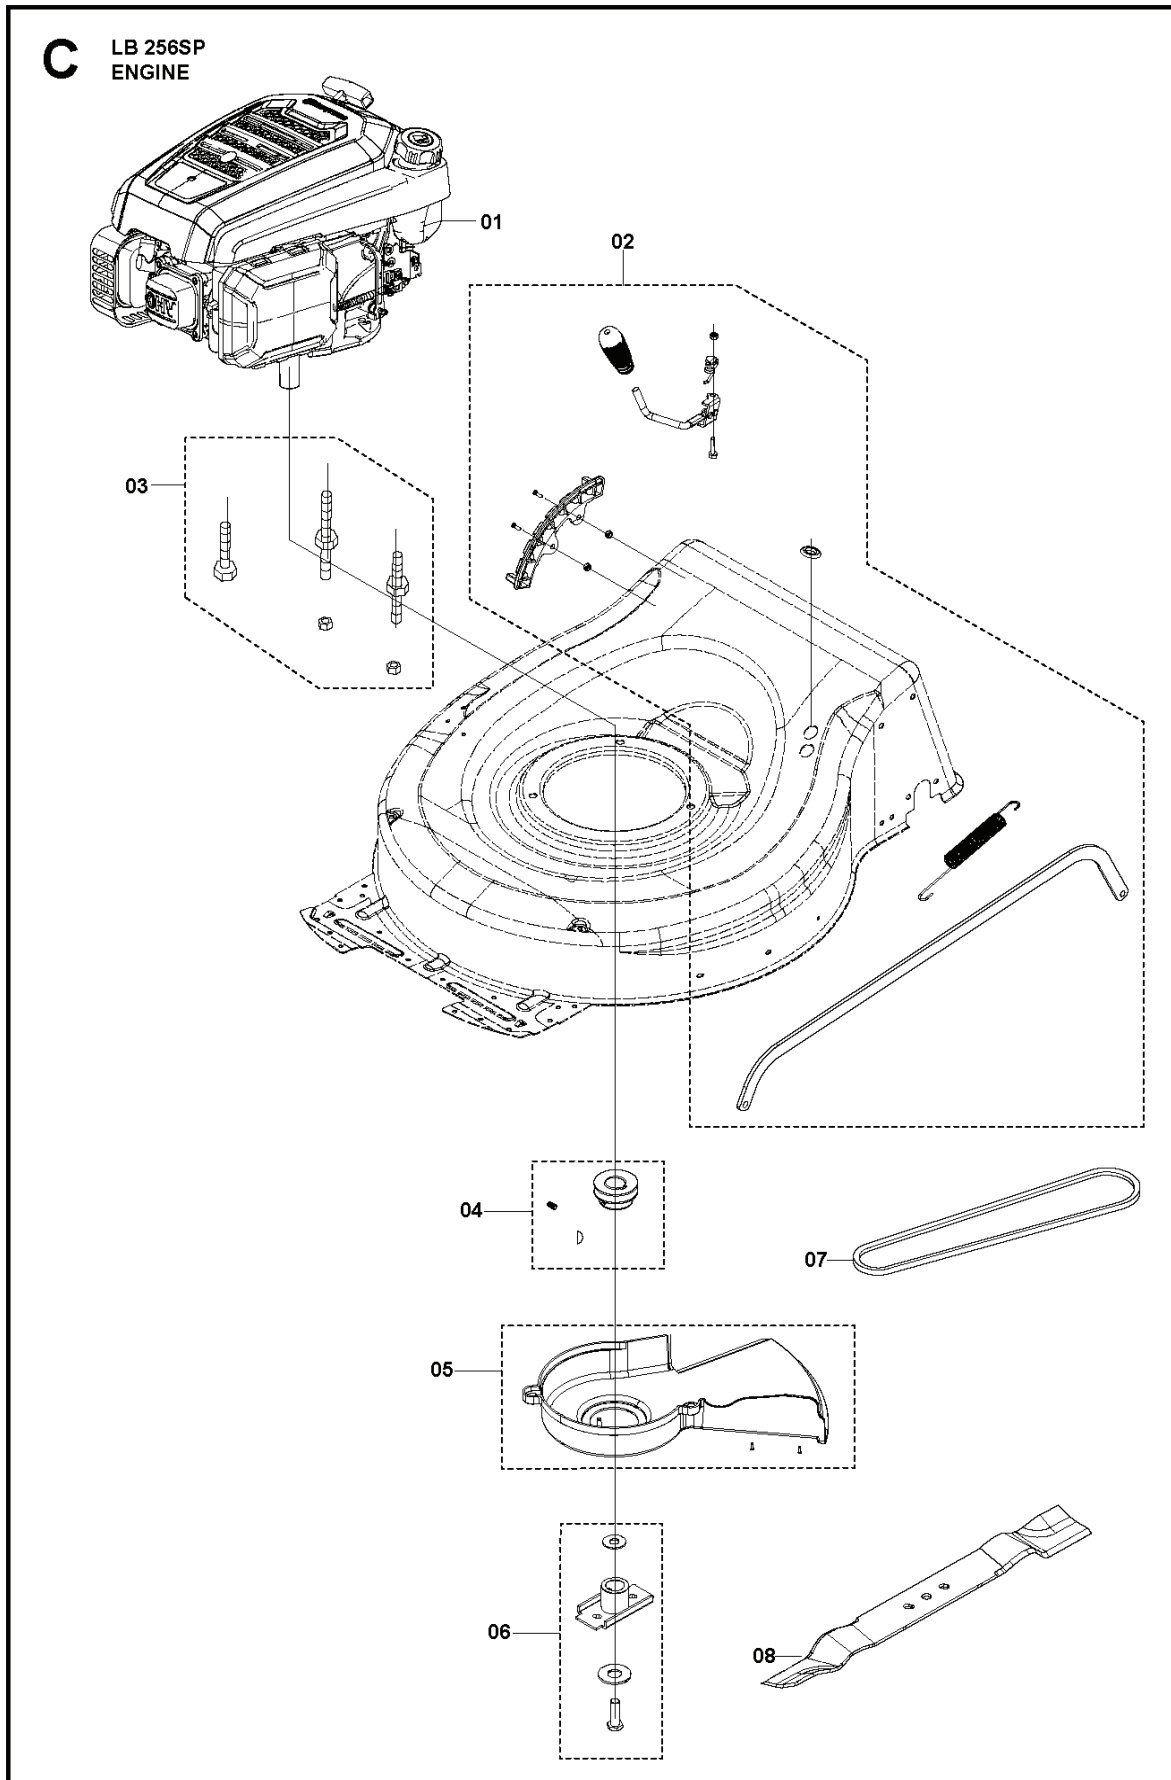

## LAWN MOWERS: CONSUMER WALK-BEHINDS

PXM_REF	PXM_PARTNO	ОПИСАНИЕ	PXM_REMARK	КОЛ-ВО
1	598684112	PLATE KIT	SIDE DISCHARGE PLATE	1
2	598721801	COVER KIT	DECORATIVE COVER	1
3	598961301	Крышка в сборе		1
4	598684123	COVER KIT	FRONT COVER	1
5	598818801	AXLE	WHEEL AXLE	1
6	598512901	Колесо	FRONT WHEEL	2
7	598684117	Набор шестернь	WHEEL DRIVE	1
8	598684114	TRANSMISSION KIT	REAR TRANSMISSION	1
9	598684110	AXLE	WHEEL AXLE	1
10	598684103	Колесо	REAR WHEEL	2
11	598961401	КРЫШКА	SIDE PROTECTION COVER	1
12	599139101	HANDLE KIT	HEIGHT ADJUSTMENT HANDLE	1
13	599139001	PLATE KIT	HEIGHT ADJUSTMENT PLATE	1
14	599138901	Пружина	HEIGHT ADJUSTMENT SPRING	1
15	599139201	ROD	HEIGHT ADJUSTMENT ROD	1