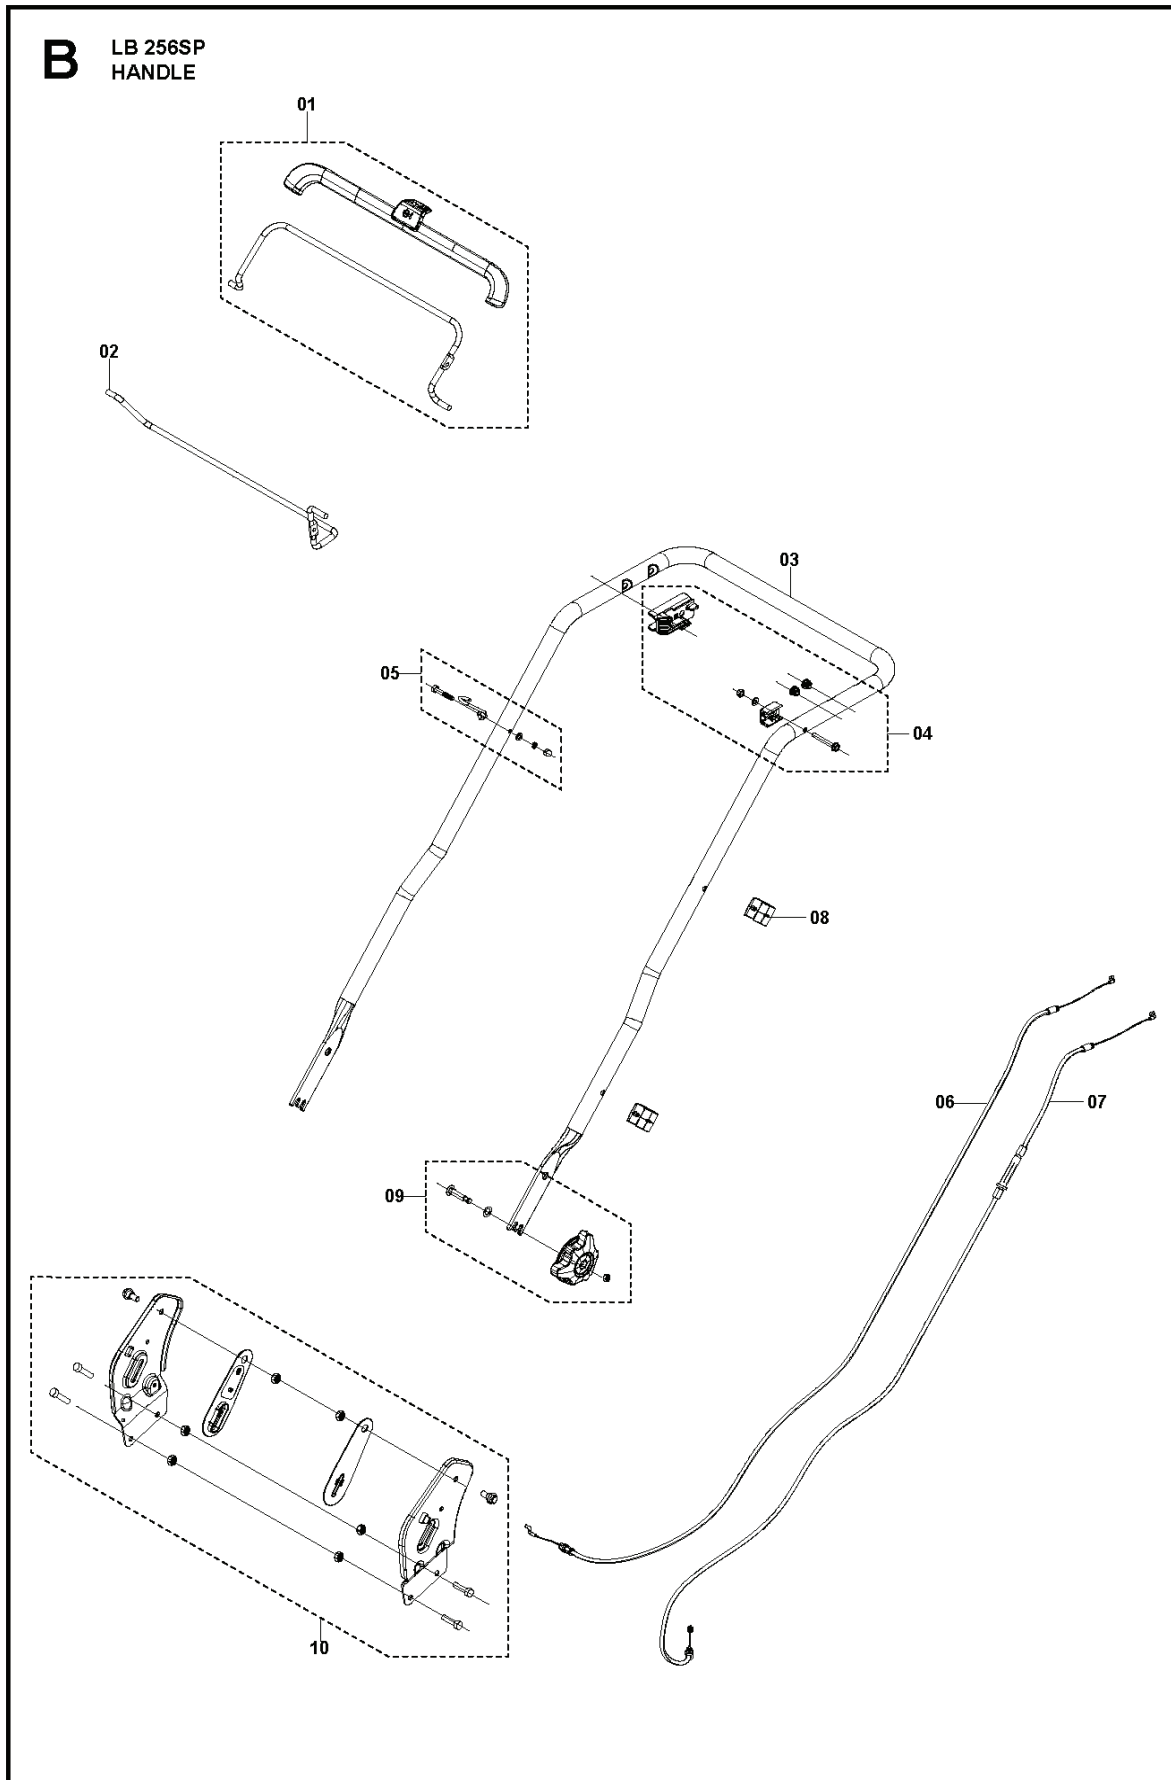

LAWN MOWERS: CONSUMER WALK-BEHINDS

PXM_REF	PXM_PARTNO	ОПИСАНИЕ	PXM_REMARK	КОЛ-ВО
1	598818201	BAIL ARM ASSY		1
2	598861901	ROD	DRIVE ROD	1
3	598721901	HANDLE KIT	HANDLE AND SHEATH	1
4	598684129	BAIL ARM ASSY	BAIL ARM	1
5	598825601	HANDLE KIT	HANDLE	1
6	529596301	Провод	FLAMEOUT CABLE	1
7	598861801	CABLE ASSY 2035	DRIVE CABLE ASSY	1
8	598861401	CLAMP	CABLE CLIP	1
9	598684125	KNOB ASSY	KNOB	2
10	598684113	SUPPORT KIT	HANDLE BRACKET	1