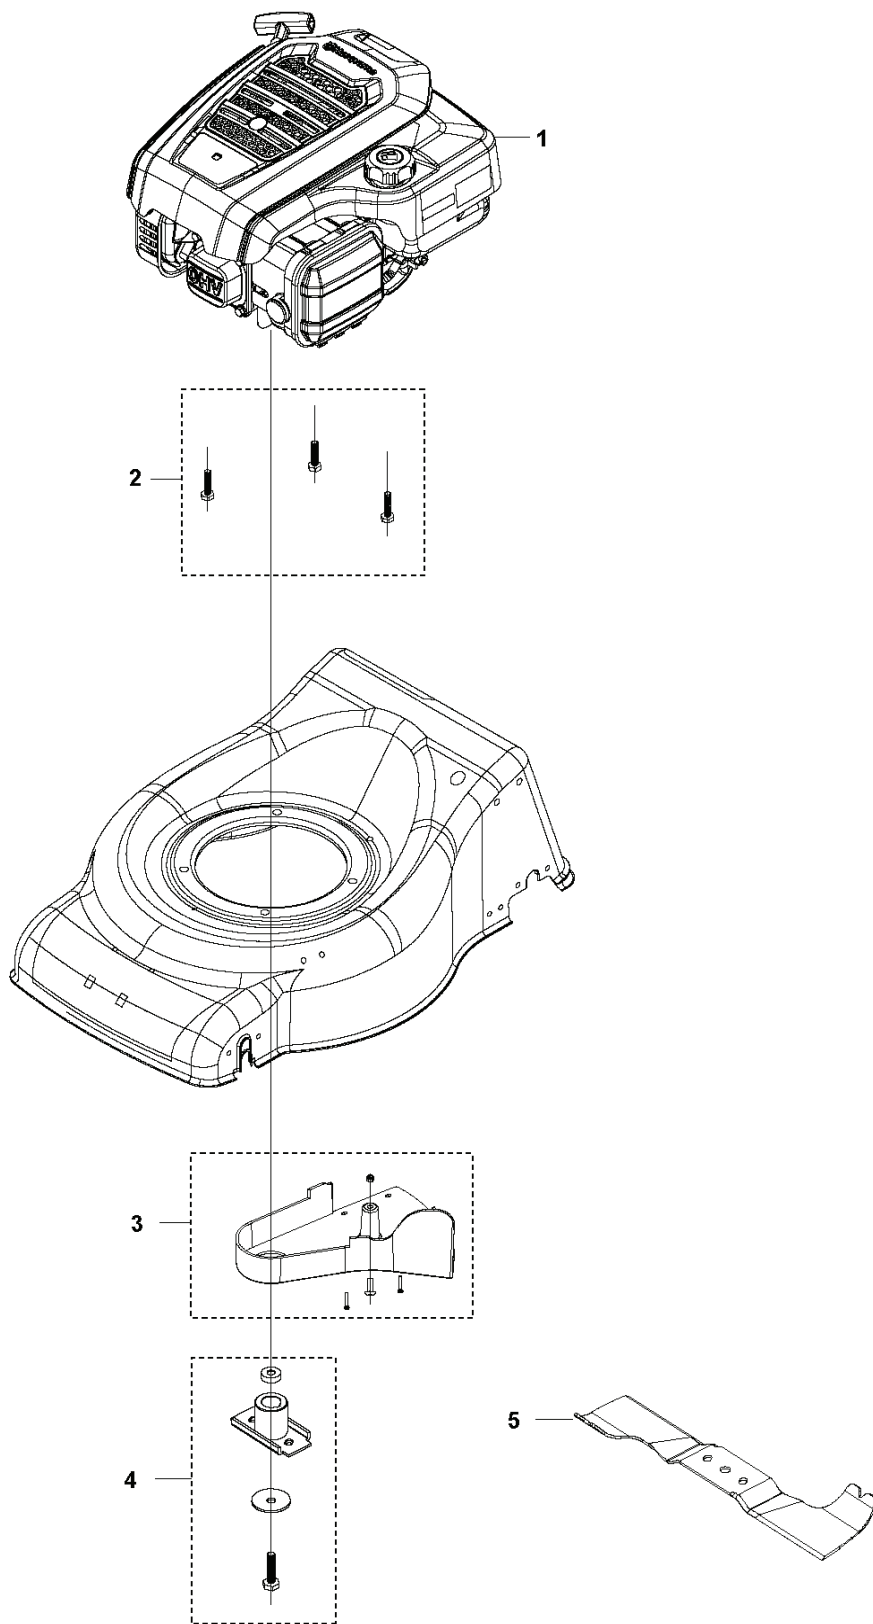

C LC 140P
ENGINE

LAWN MOWERS: CONSUMER WALK-BEHINDS

РХМ_REF	РХМ_PARTNO	ОПИСАНИЕ	РХМ_REMARK	КОЛ-ВО
1	TBD	TBD		1
2	599349407	INSTALLATION KIT	BOLTS AND NUTS	1
3	599349376	КРЫШКА	BELT COVER	1
4	529737101	BLADE SUPPORT	BLADE ADAPTER	1
5	599349374	Нож для обрез.веток 80 см		1