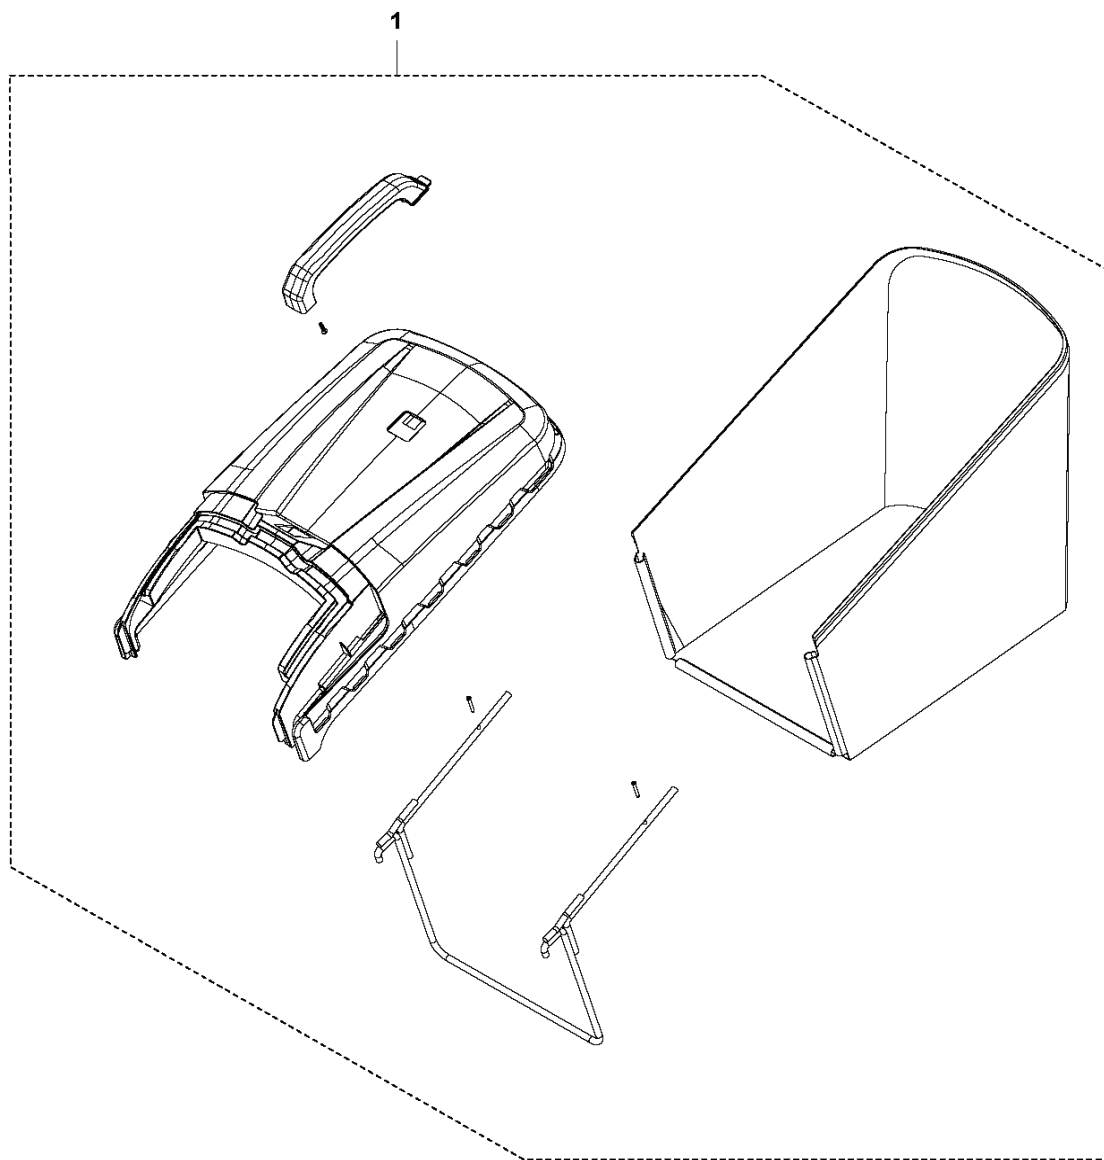

LAWN MOWERS: CONSUMER WALK-BEHINDS

РХМ_REF	РХМ_PARTNO	ОПИСАНИЕ	РХМ_REMARK	КОЛ-ВО
1	599349369	Крышка в сборе	CHASSIS	1
2	599349371	COVER KIT	FRONT COVER	1
3	599349373	FLAP	REAR DOOR	1
4	599349422	Колесо	REAR WHEEL	1
5	599349385	AXLE	WHEEL AXLE	1
6	599349417	Втулка	REAR AXLE SLEEVE	1
7	599349387	AXLE	WHEEL AXLE	1
8	599349382	AXLE	FRONT AXLE FIXING	1
9	599349367	Колесо	FRONT WHEEL	1
10	599349398	HANDLE KIT	HEIGHT ADJUSTMENT HANDLE	1
11	599349363	PLATE KIT	HEIGHT ADJUSTMENT PLATE	1
12	599349364	ROD	HEIGHT ADJUSTMENT ROD	1
13	599349366	Пружина	HEIGHT ADJUSTMENT SPRING	1

D LC 140P
GRASS HANDLING