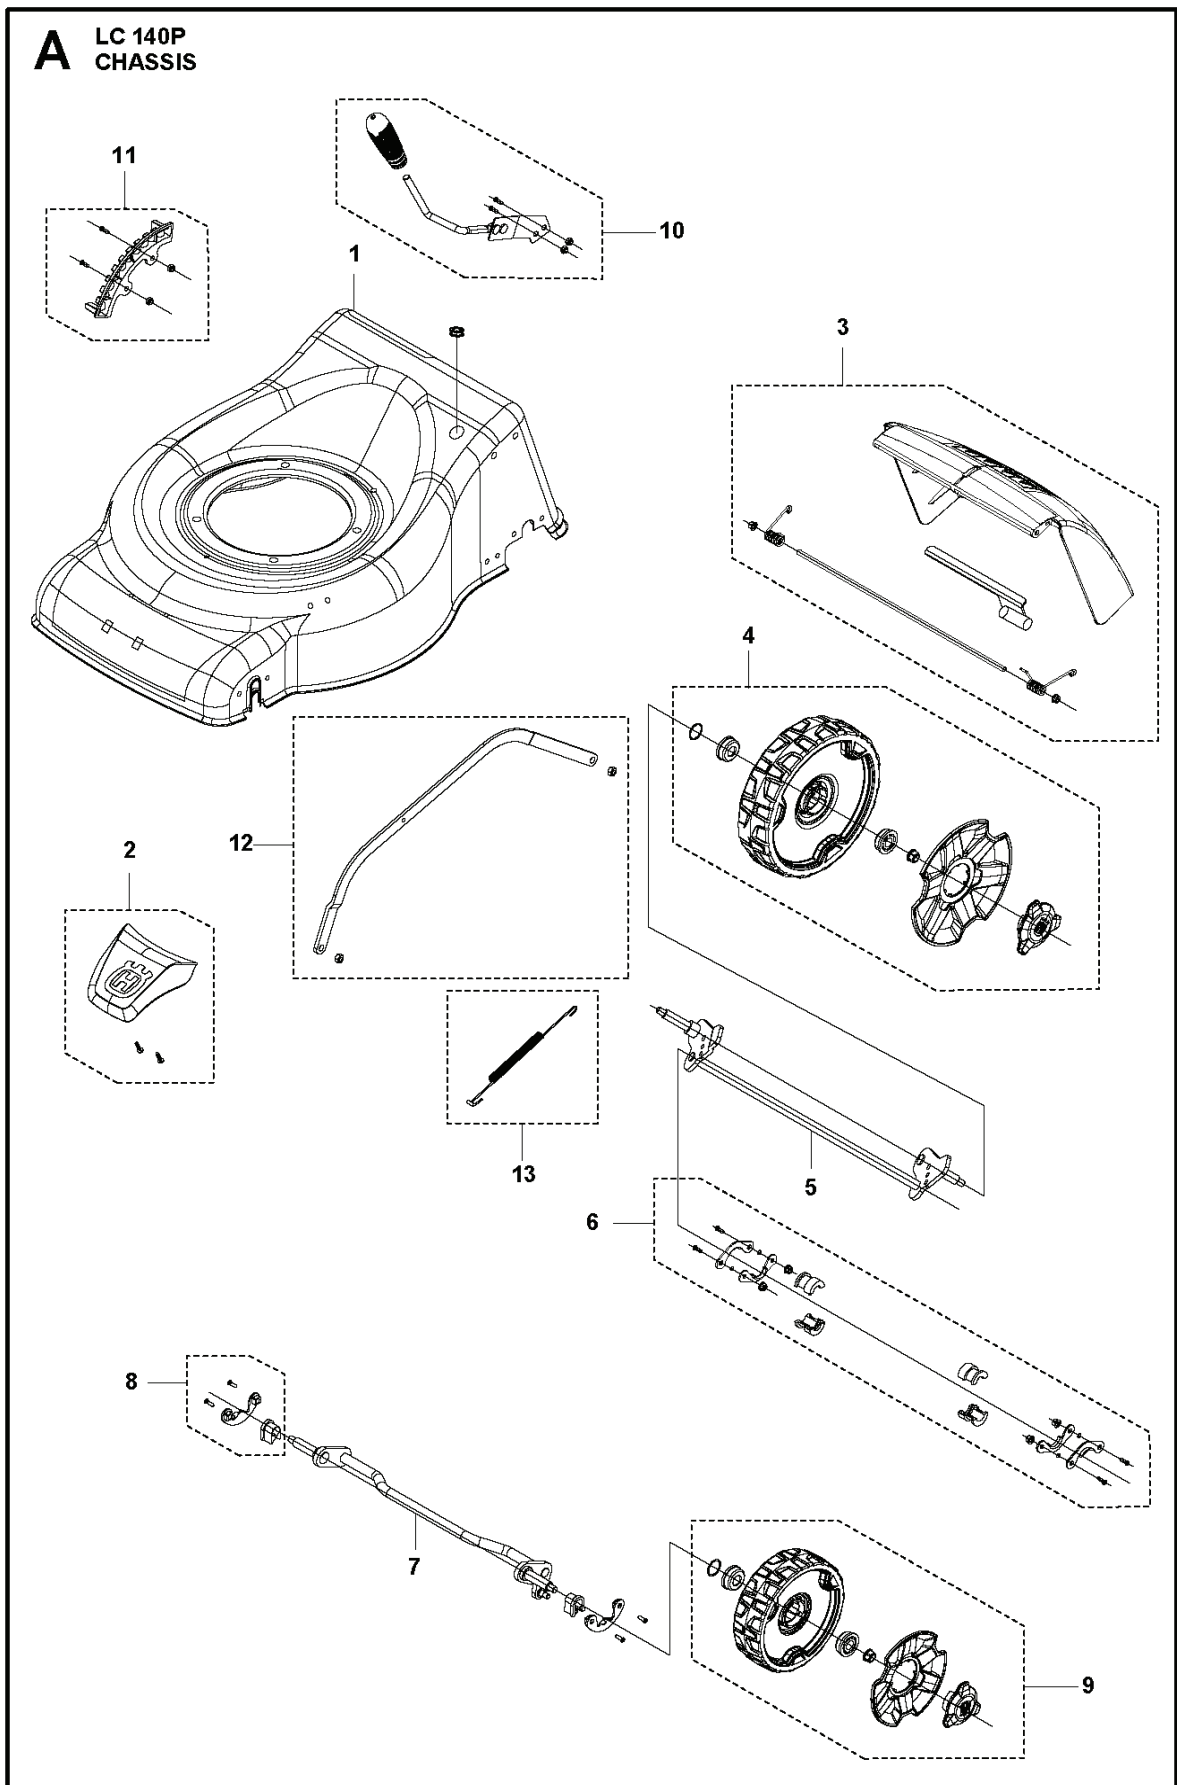

HUSQVARNA - КАТАЛОГ ЗАПЧАСТЕЙ

LAWN MOWERS: CONSUMER WALK-BEHINDS: HUSQVARNA LC 140P

Список запчастей

СПИСОК ЗАПЧАСТЕЙ

LAWN MOWERS: CONSUMER WALK-
BEHINDS

HUSQVARNA LC 140P

A LC 140P
CHASSIS

LAWN MOWERS: CONSUMER WALK-BEHINDS

РХМ_REF	РХМ_PARTNO	ОПИСАНИЕ	РХМ_REMARK	КОЛ-ВО
1	599349369	Крышка в сборе	CHASSIS	1
2	599349371	COVER KIT	FRONT COVER	1
3	599349373	FLAP	REAR DOOR	1
4	599349422	Колесо	REAR WHEEL	1
5	599349385	AXLE	WHEEL AXLE	1
6	599349417	Втулка	REAR AXLE SLEEVE	1
7	599349387	AXLE	WHEEL AXLE	1
8	599349382	AXLE	FRONT AXLE FIXING	1
9	599349367	Колесо	FRONT WHEEL	1
10	599349398	HANDLE KIT	HEIGHT ADJUSTMENT HANDLE	1
11	599349363	PLATE KIT	HEIGHT ADJUSTMENT PLATE	1
12	599349364	ROD	HEIGHT ADJUSTMENT ROD	1
13	599349366	Пружина	HEIGHT ADJUSTMENT SPRING	1