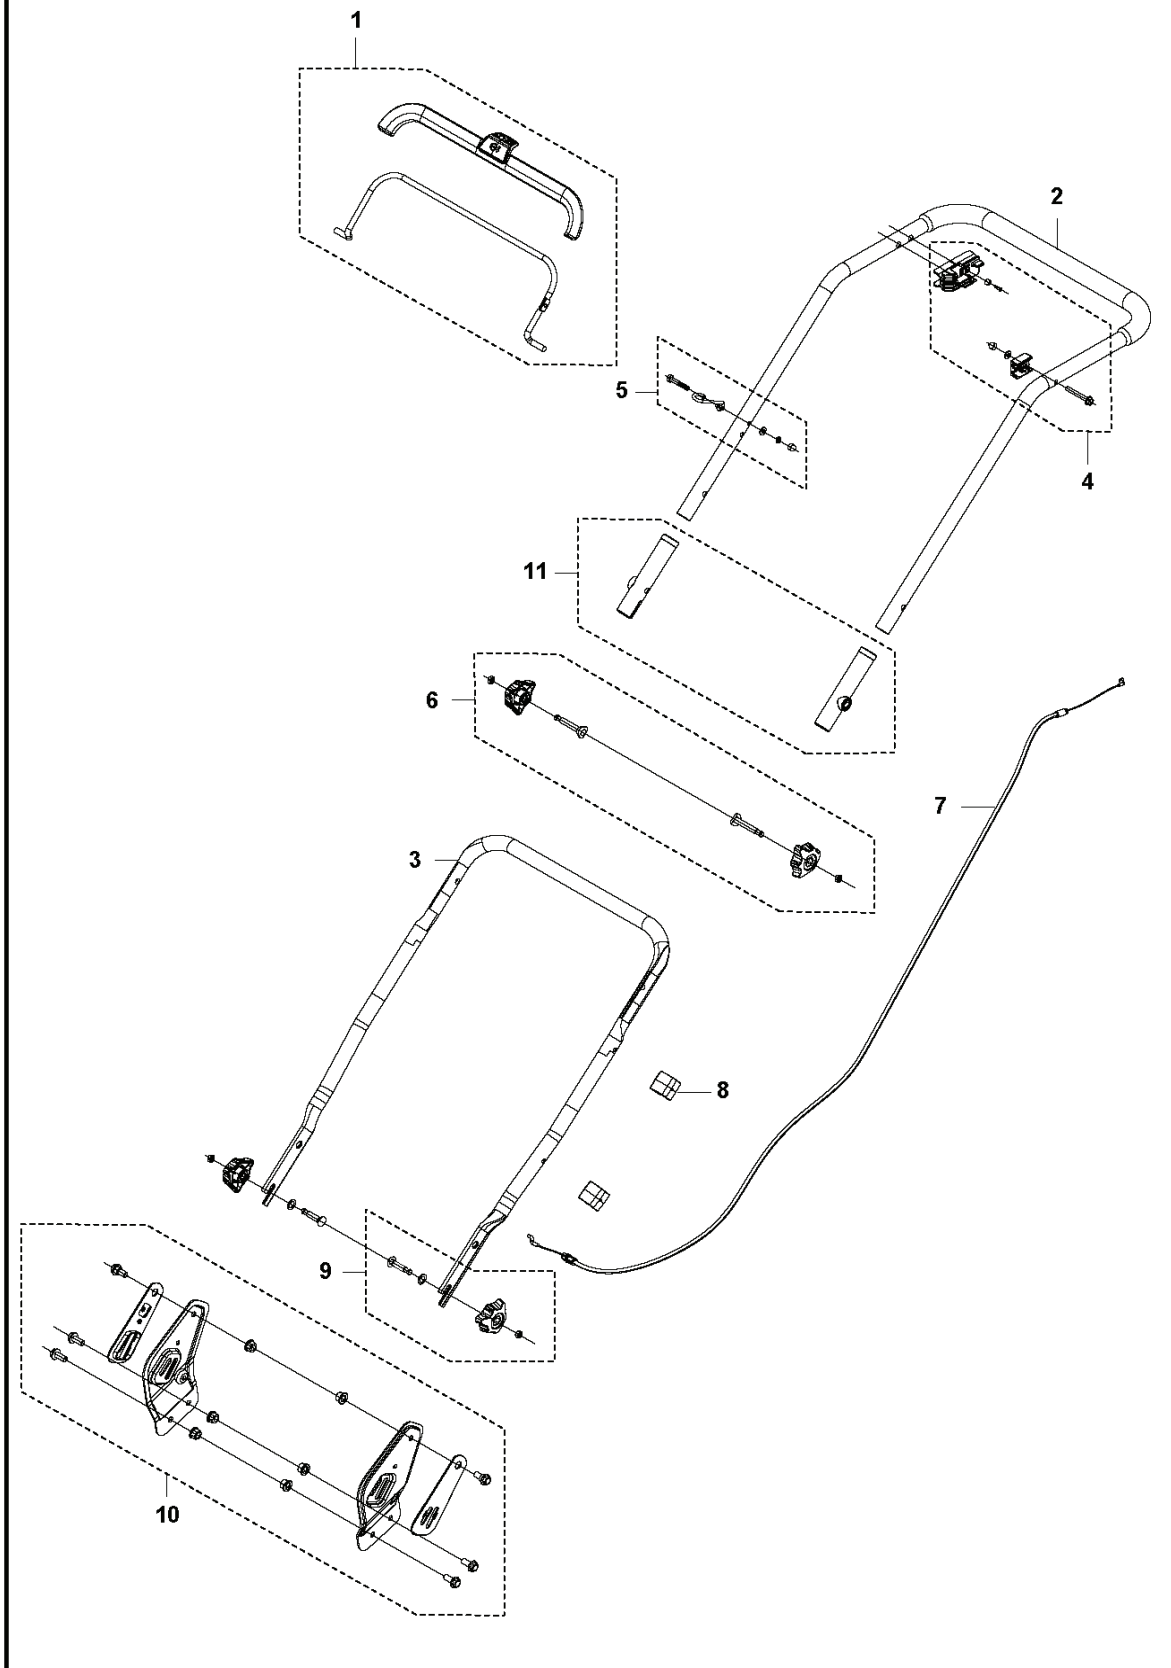

B LC 140P
HANDLE

LAWN MOWERS: CONSUMER WALK-BEHINDS

PXM_REF	PXM_PARTNO	ОПИСАНИЕ	PXM_REMARK	КОЛ-ВО
1	599349362	BAIL ARM ASSY	BAIL ARM	1
2	599349402	HANDLE KIT	HANDLE AND SHEATH	1
3	599349397	Передняя ручка 371K	LOWER HANDLE	1
4	599349361	BAIL ARM ASSY	BAIL ARM	1
5	529853401	HANDLE KIT	HANDLE	1
6	599349360	KNOB ASSY	KNOB	1
7	599349391	Провод	FLAMEOUT CABLE	1
8	599349379	CLAMP	CABLE CLIP	1
9	529596001	KNOB ASSY	KNOB	1
10	599349380	SUPPORT KIT	HANDLE BRACKET	1
11	599349418	Втулка	ANTI FRICTION SLEEVE	1