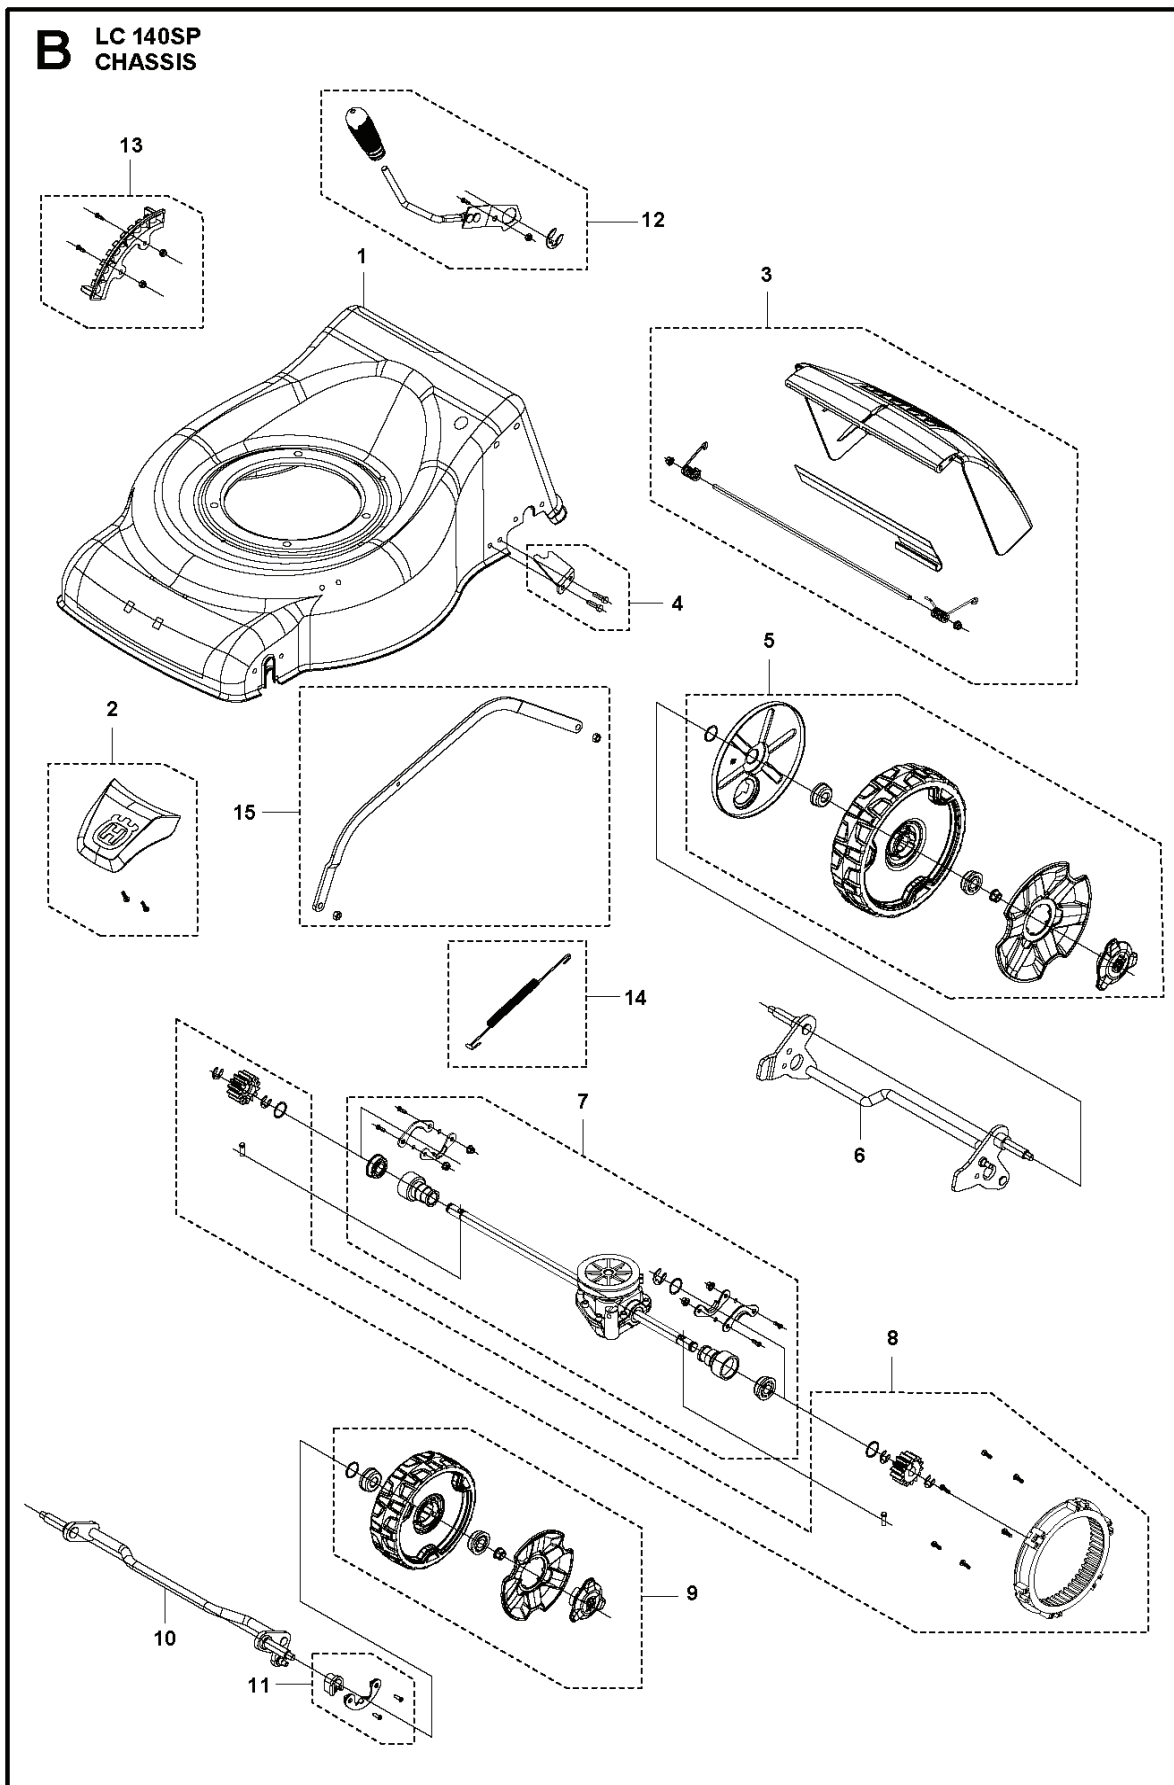

## LAWN MOWERS: CONSUMER WALK-BEHINDS

PXM_REF	PXM_PARTNO	ОПИСАНИЕ	PXM_REMARK	КОЛ-ВО
1	599349369	Крышка в сборе	CHASSIS	1
2	599349371	COVER KIT	FRONT COVER	1
3	599349373	FLAP	REAR DOOR	1
4	599349409	PLATE KIT	(blank)	1
5	599349423	Колесо	REAR WHEEL	1
6	599349386	AXLE	WHEEL AXLE	1
7	599349420	TRANSMISSION KIT	REAR TRANSMISSION	1
8	599349396	Набор шестернь	WHEEL DRIVE	2
9	599349367	Колесо	FRONT WHEEL	1
10	599349387	AXLE	WHEEL AXLE	2
11	599349382	AXLE	FRONT AXLE FIXING	1
12	599349399	HANDLE KIT	HEIGHT ADJUSTMENT HANDLE	1
13	599349363	PLATE KIT	HEIGHT ADJUSTMENT PLATE	1
14	599349366	Пружина	HEIGHT ADJUSTMENT SPRING	1
15	599349364	ROD	HEIGHT ADJUSTMENT ROD	1