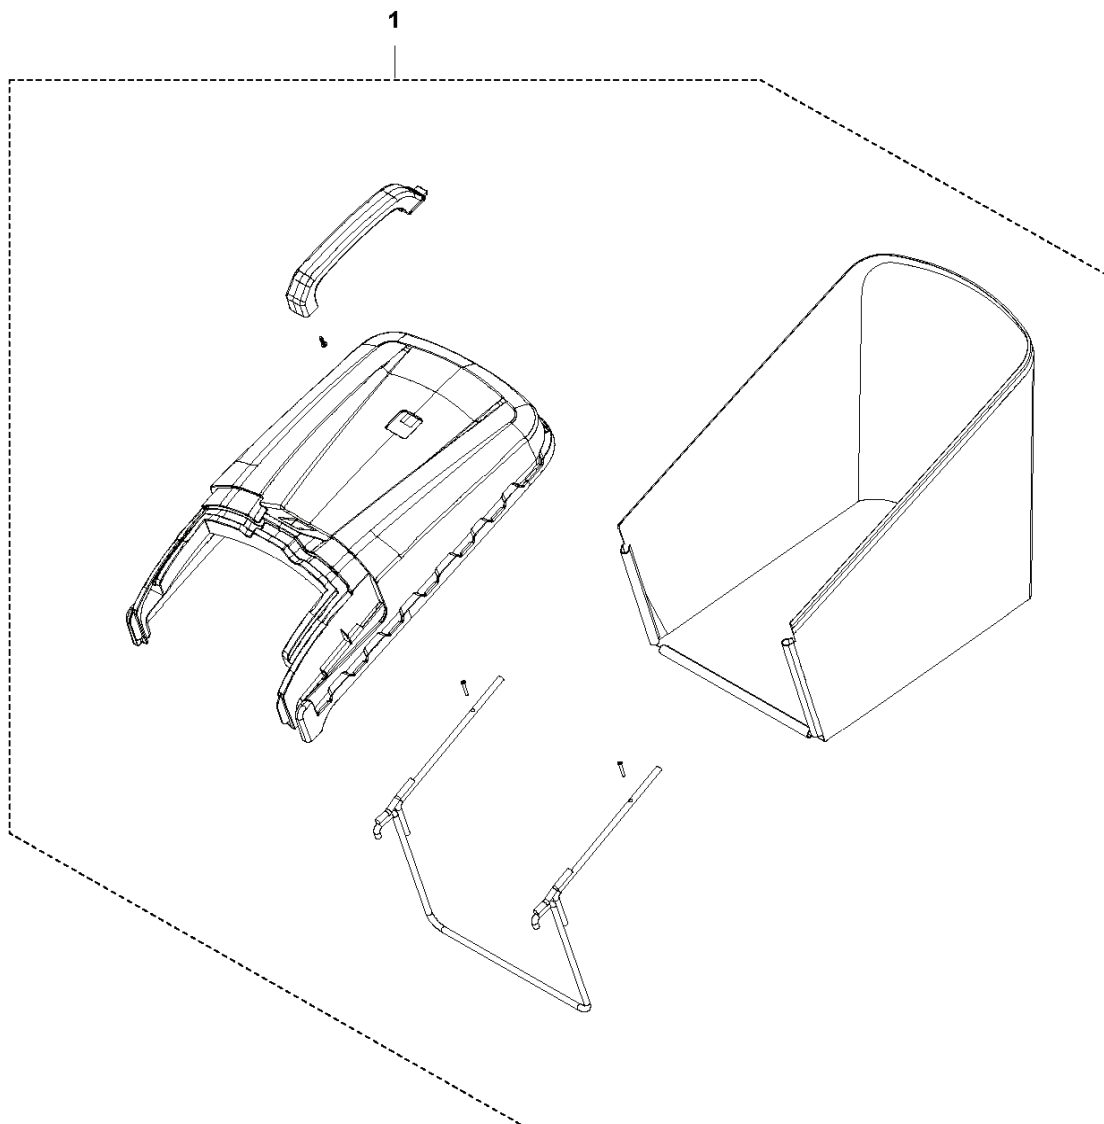

LAWN MOWERS: CONSUMER WALK-BEHINDS

PXM_REF	PXM_PARTNO	ОПИСАНИЕ	PXM_REMARK	КОЛ-ВО
1	599349369	Крышка в сборе	CHASSIS	1
2	599349371	COVER KIT	FRONT COVER	1
3	599349373	FLAP	REAR DOOR	1
4	599349409	PLATE KIT	(blank)	1
5	599349423	Колесо	REAR WHEEL	1
6	599349386	AXLE	WHEEL AXLE	1
7	599349420	TRANSMISSION KIT	REAR TRANSMISSION	1
8	599349396	Набор шестернь	WHEEL DRIVE	2
9	599349367	Колесо	FRONT WHEEL	1
10	599349387	AXLE	WHEEL AXLE	2
11	599349382	AXLE	FRONT AXLE FIXING	1
12	599349399	HANDLE KIT	HEIGHT ADJUSTMENT HANDLE	1
13	599349363	PLATE KIT	HEIGHT ADJUSTMENT PLATE	1
14	599349366	Пружина	HEIGHT ADJUSTMENT SPRING	1
15	599349364	ROD	HEIGHT ADJUSTMENT ROD	1

D LC 140SP
GRASS HANDLING