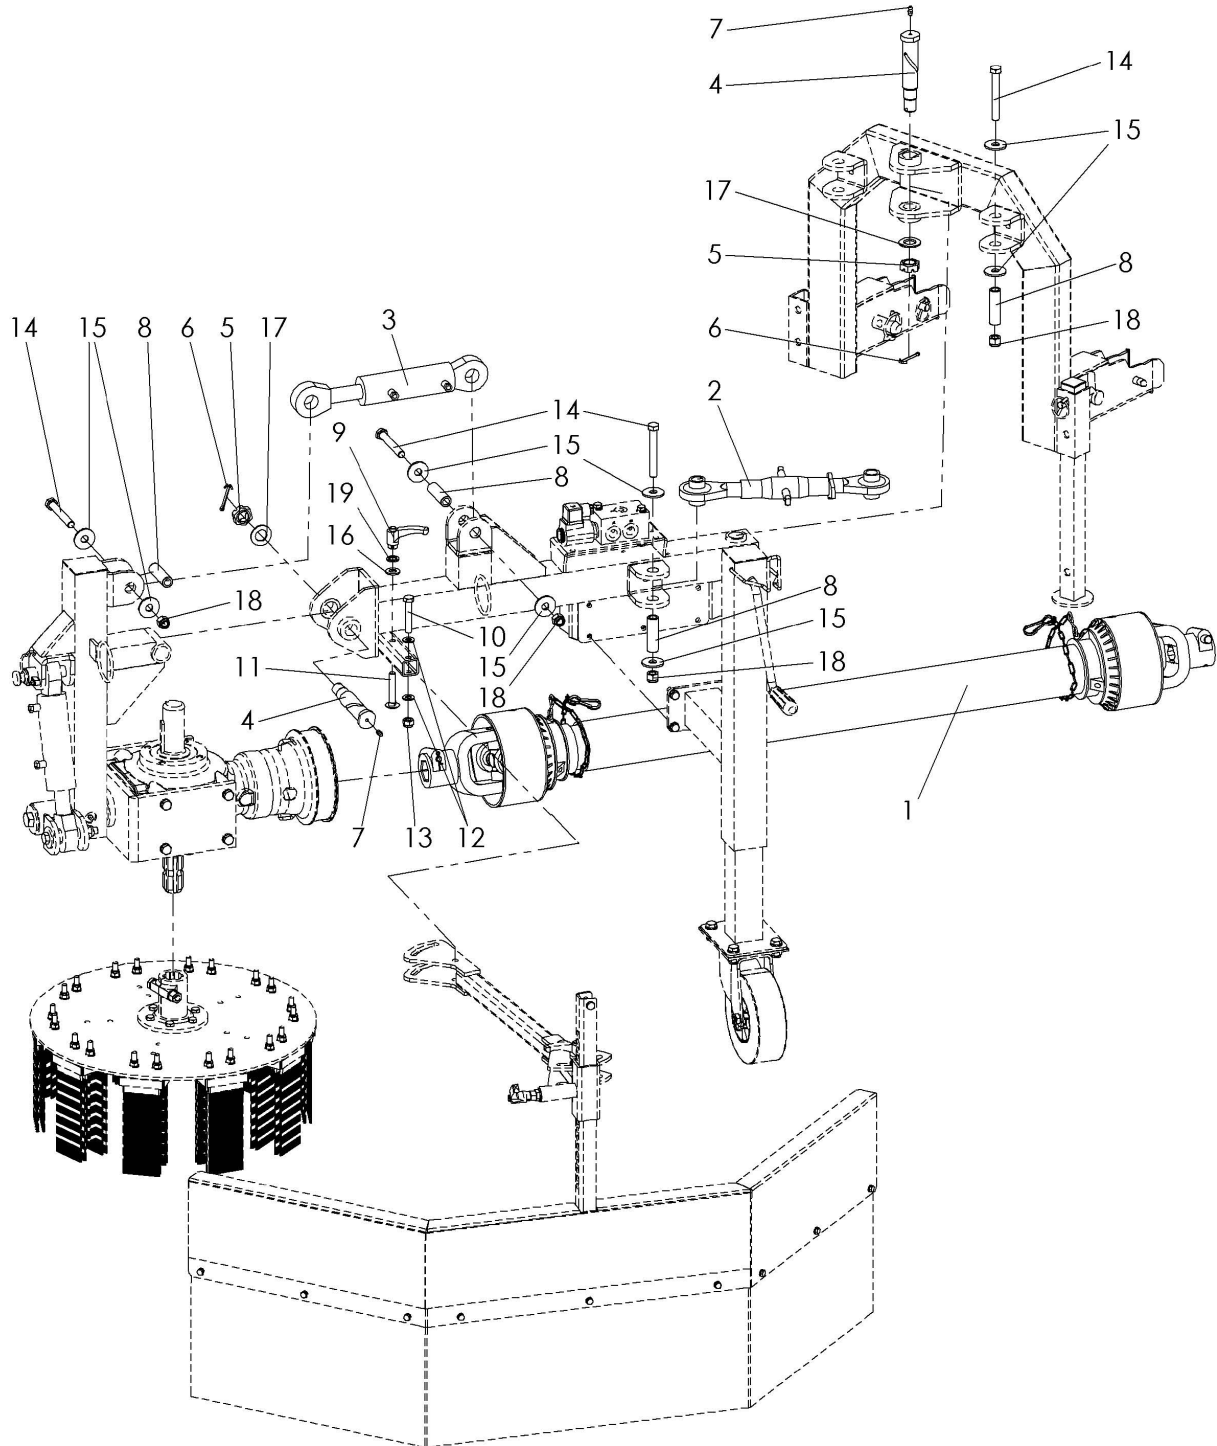

SPARE PARTS LIST

RIDERS

WEED BRUSH, 587932801, 2015-03

ASSEMBLY

WEED BRUSH, 587932801, 2015-03

Ref	Part No	Description	Remark	QTY KIT
1	588 42 94-01	SHAFT		1
2	588 43 27-01	LINK ASSY		1
3	588 43 30-01	CYLINDER		1
4	588 43 33-01	BOLT		2
5	588 43 35-01	NUT		2
6	588 43 36-01	PIN		2
7	588 43 37-01	LUBRICATION NIPPLE		2
8	588 43 38-01	BUSHING		4
9	588 43 39-01	LEVER		1
10	588 43 40-01	SCREW		1
11	588 43 41-01	BOLT		1
12	588 43 42-01	WASHER		2
13	588 43 43-01	LOCK NUT		1
14	588 43 44-01	SCREW		4
15	588 43 45-01	WASHER		8
16	588 43 46-01	WASHER		1
17	588 43 47-01	WASHER		2
18	588 43 48-01	LOCK NUT		4
19	588 43 49-01	SPRING WASHER		1

DEBRIS SHIELD

WEED BRUSH, 587932801, 2015-03

Ref	Part No	Description	Remark	QTY KIT
1	588 43 01-01	SHIELD		1
2	588 51 83-01	TUBE		1
3	588 51 84-01	PIVOTING ARM		1
4	588 53 57-01	MOUNTING PLATE		2
5	588 53 58-01	MOUNTING PLATE		1
6	588 53 59-01	SPLASH GUARD		1
7	588 53 61-01	TAPE		1
8	588 53 62-01	LOCKING PIN		1
9	588 53 70-01	MOUNTING PLUG		1
10	588 53 71-01	SPRING		1
11	588 53 72-01	ADJUSTING LEVER		2
12	588 53 73-01	SCREW		9
13	588 53 74-01	LOCK NUT		9
14	588 53 75-01	WASHER		18
15	588 53 76-01	SCREW		1
16	588 51 49-01	LOCK NUT		1
17	588 43 40-01	SCREW		1
18	588 43 41-01	BOLT		1
19	588 43 42-01	WASHER		3
20	588 51 13-01	SPRING WASHER		1
21	588 53 79-01	HEXAGON NUT		1
22	588 43 43-01	LOCK NUT		1

FRAME

WEED BRUSH, 587932801, 2015-03

Ref	Part No	Description	Remark	QTY KIT
1	588 42 97-01	FRAME		1
2	588 51 40-01	SUPPORT WHEEL		1
3	588 51 41-01	WHEEL		1
4	588 51 42-01	VALVE		1
5	588 51 07-01	CAP		1
6	588 51 43-01	CLIP		1
7	.	TBD	ID label	1
8	588 51 44-01	RIVET		4
9	588 51 45-01	SCREW		4
10	588 51 46-01	SCREW		2
11	588 51 47-01	SPRING WASHER		2
12	588 51 48-01	WASHER		12
13	588 51 49-01	LOCK NUT		6
14	588 51 09-01	SCREW		4
15	588 43 42-01	WASHER		8
16	588 43 43-01	LOCK NUT		4