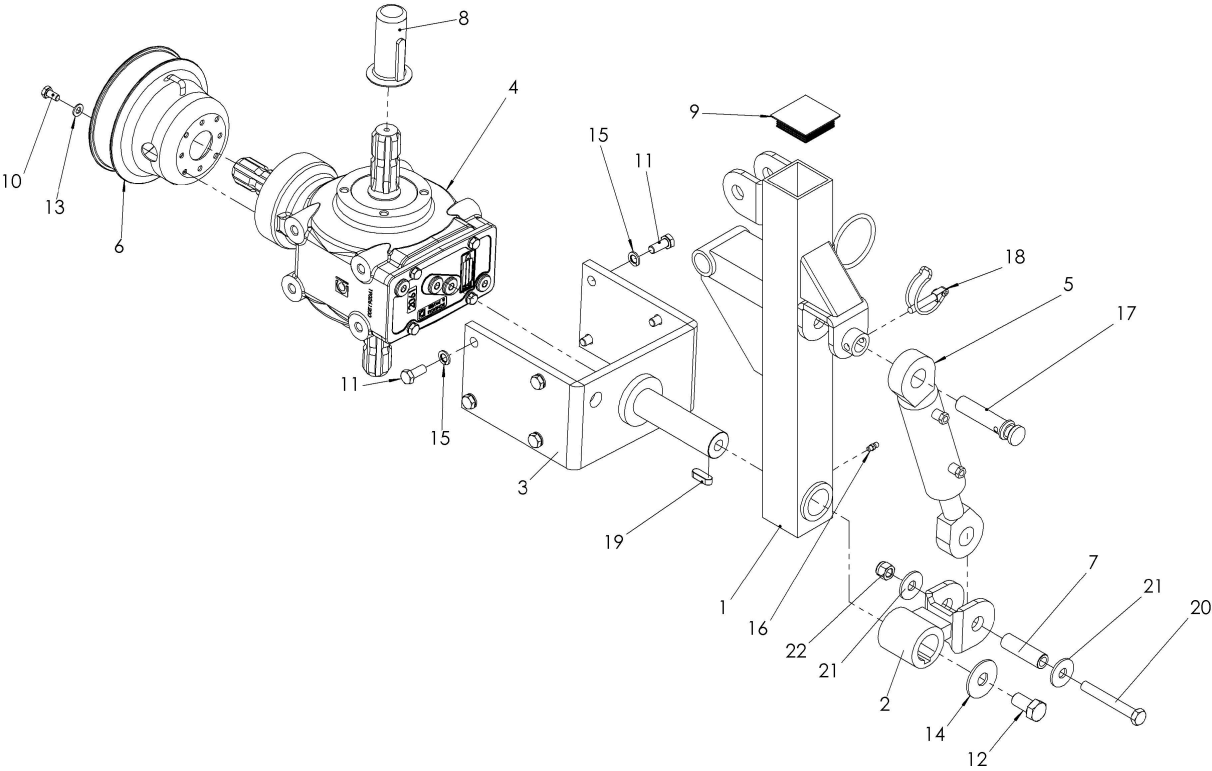

DEBRIS SHIELD

WEED BRUSH, 587932801, 2015-03

Ref	Part No	Description	Remark	QTY KIT
1	588 43 01-01	SHIELD		1
2	588 51 83-01	TUBE		1
3	588 51 84-01	PIVOTING ARM		1
4	588 53 57-01	MOUNTING PLATE		2
5	588 53 58-01	MOUNTING PLATE		1
6	588 53 59-01	SPLASH GUARD		1
7	588 53 61-01	TAPE		1
8	588 53 62-01	LOCKING PIN		1
9	588 53 70-01	MOUNTING PLUG		1
10	588 53 71-01	SPRING		1
11	588 53 72-01	ADJUSTING LEVER		2
12	588 53 73-01	SCREW		9
13	588 53 74-01	LOCK NUT		9
14	588 53 75-01	WASHER		18
15	588 53 76-01	SCREW		1
16	588 51 49-01	LOCK NUT		1
17	588 43 40-01	SCREW		1
18	588 43 41-01	BOLT		1
19	588 43 42-01	WASHER		3
20	588 51 13-01	SPRING WASHER		1
21	588 53 79-01	HEXAGON NUT		1
22	588 43 43-01	LOCK NUT		1

FRAME

WEED BRUSH, 587932801, 2015-03

Ref	Part No	Description	Remark	QTY KIT
1	588 42 95-01	FRAME		1
2	588 50 84-01	BOLT		3
3	588 50 85-01	BOLT		3
4	588 50 86-01	BOLT		2
5	588 50 87-01	BOLT		2
6	588 50 88-01	SUPPORT		1
7	588 50 89-01	CAP		1

FRAME

WEED BRUSH, 587932801, 2015-03

Ref	Part No	Description	Remark	QTY KIT
1	588 42 97-01	FRAME		1
2	588 51 40-01	SUPPORT WHEEL		1
3	588 51 41-01	WHEEL		1
4	588 51 42-01	VALVE		1
5	588 51 07-01	CAP		1
6	588 51 43-01	CLIP		1
7	.	TBD	ID label	1
8	588 51 44-01	RIVET		4
9	588 51 45-01	SCREW		4
10	588 51 46-01	SCREW		2
11	588 51 47-01	SPRING WASHER		2
12	588 51 48-01	WASHER		12
13	588 51 49-01	LOCK NUT		6
14	588 51 09-01	SCREW		4
15	588 43 42-01	WASHER		8
16	588 43 43-01	LOCK NUT		4