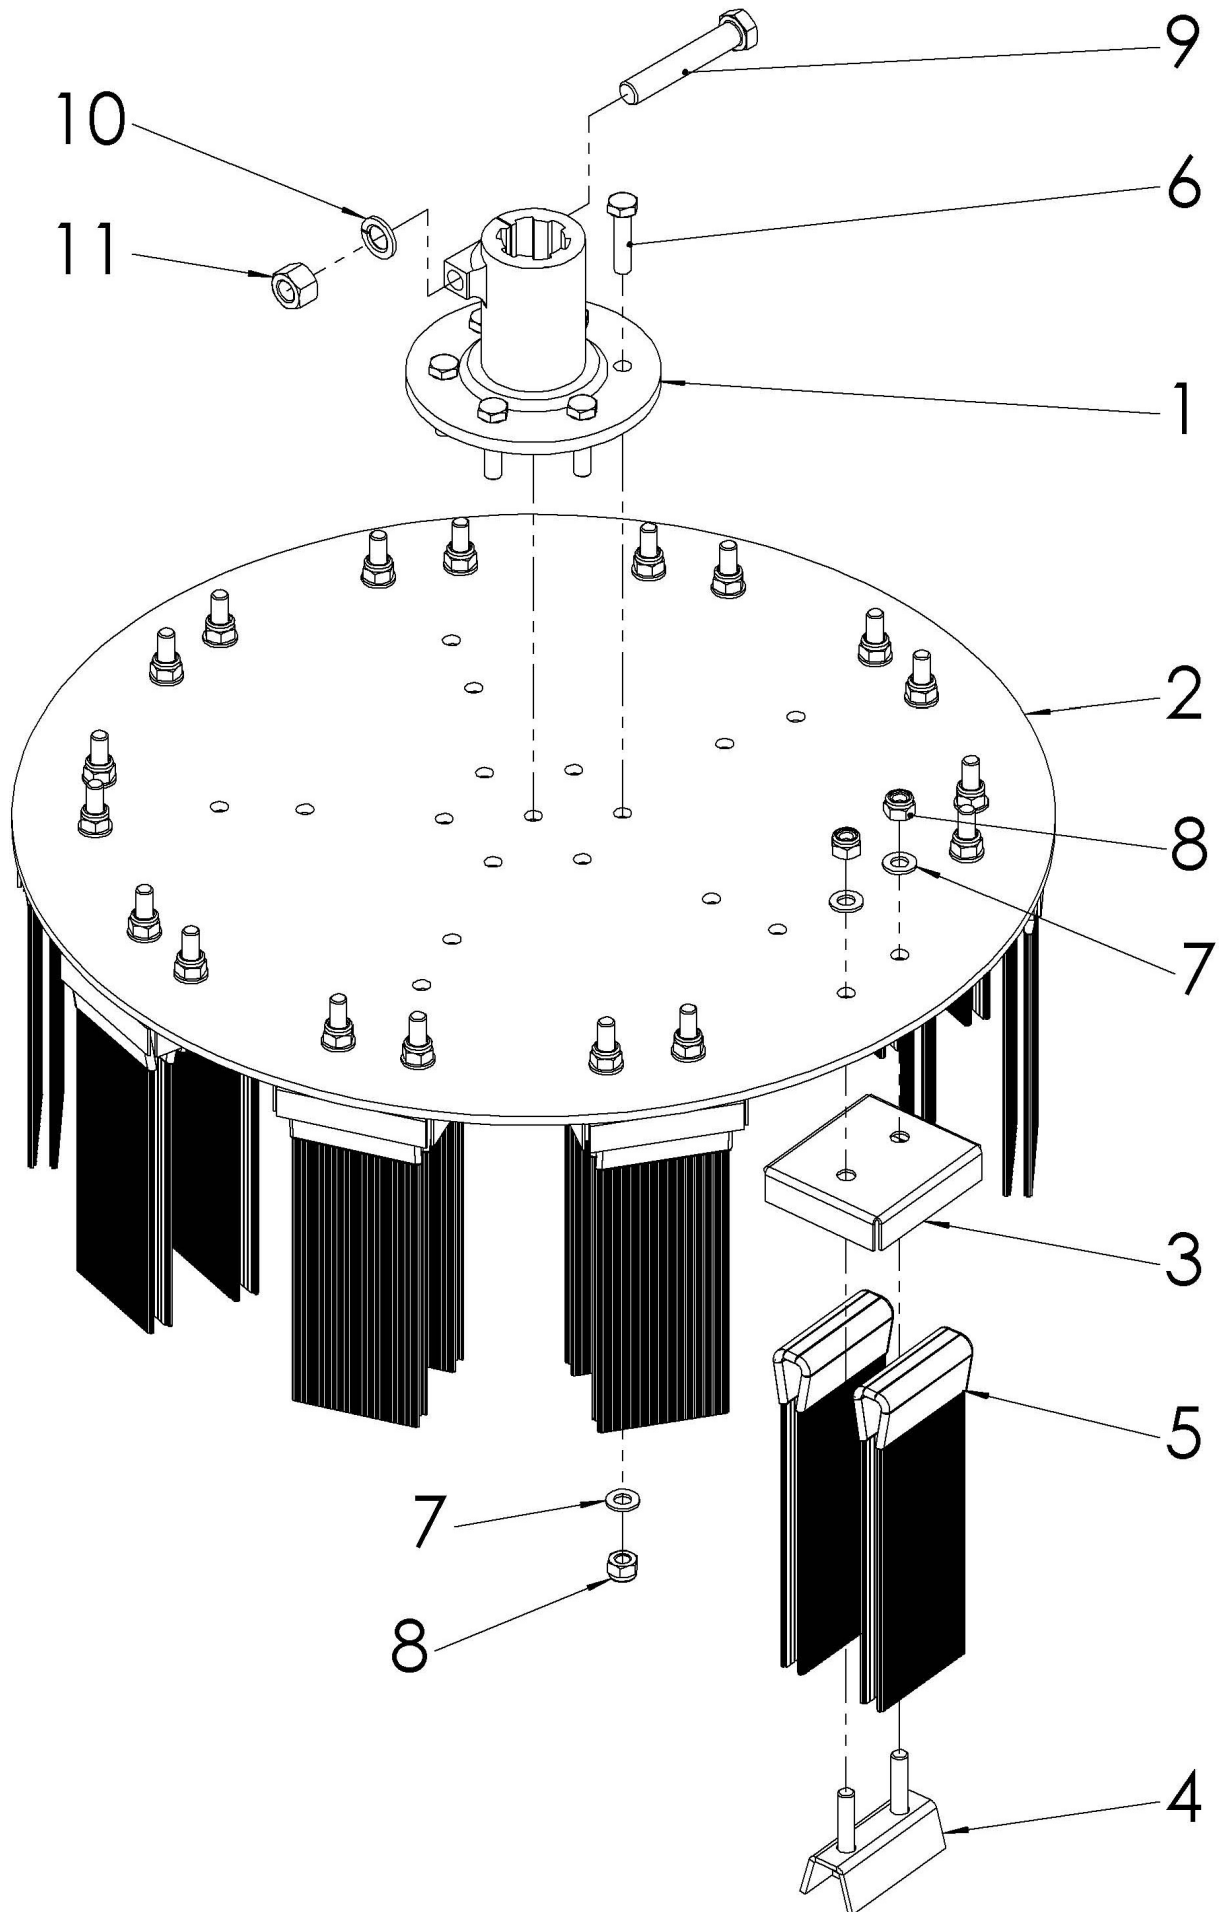

FRAME

WEED BRUSH, 587932801, 2015-03

Ref	Part No	Description	Remark	QTY KIT
1	588 42 97-01	FRAME		1
2	588 51 40-01	SUPPORT WHEEL		1
3	588 51 41-01	WHEEL		1
4	588 51 42-01	VALVE		1
5	588 51 07-01	CAP		1
6	588 51 43-01	CLIP		1
7	.	TBD	ID label	1
8	588 51 44-01	RIVET		4
9	588 51 45-01	SCREW		4
10	588 51 46-01	SCREW		2
11	588 51 47-01	SPRING WASHER		2
12	588 51 48-01	WASHER		12
13	588 51 49-01	LOCK NUT		6
14	588 51 09-01	SCREW		4
15	588 43 42-01	WASHER		8
16	588 43 43-01	LOCK NUT		4

GEAR BOX

WEED BRUSH, 587932801, 2015-03

Ref	Part No	Description	Remark	QTY KIT
1	588 42 96-01	FRAME		1
2	588 50 95-01	ARM		1
3	588 50 96-01	BRACKET		1
4	588 50 98-01	GEAR BOX		1
5	588 50 99-01	HYDRAULIC CYLINDER		1
6	588 51 04-01	COVER		1
7	588 51 05-01	SOCKET		1
8	588 51 06-01	CAP		1
9	588 51 07-01	CAP		1
10	588 51 08-01	SCREW		4
11	588 51 09-01	SCREW		8
12	588 51 10-01	SCREW		1
13	588 51 11-01	WASHER		4
14	588 51 12-01	WASHER		1
15	588 51 13-01	SPRING WASHER		8
16	588 43 37-01	LUBRICATION NIPPLE		1
17	588 51 14-01	BOLT		1
18	588 51 15-01	BOLT		1
19	588 51 16-01	KEY		1
20	588 51 17-01	SCREW		1
21	588 51 18-01	WASHER		2
22	588 51 19-01	LOCK NUT		1

HYDRAULIC CONTROL VALVE

WEED BRUSH, 587932801, 2015-03

Ref	Part No	Description	Remark	QTY KIT
1	588 42 98-01	HOSE		2
2	588 42 98-01	HOSE		2
3	588 51 50-01	HYDRAULIC HOSE		2
4	588 51 50-01	HYDRAULIC HOSE		2
5	588 51 51-01	HYDRAULIC HOSE		2
6	588 51 51-01	HYDRAULIC HOSE		2
7	588 51 52-01	FITTING		2
8	588 51 53-01	FITTING		2
9	588 51 54-01	PLUG		2
10	588 51 55-01	FITTING		4
11	588 51 56-01	THROTTLE		4