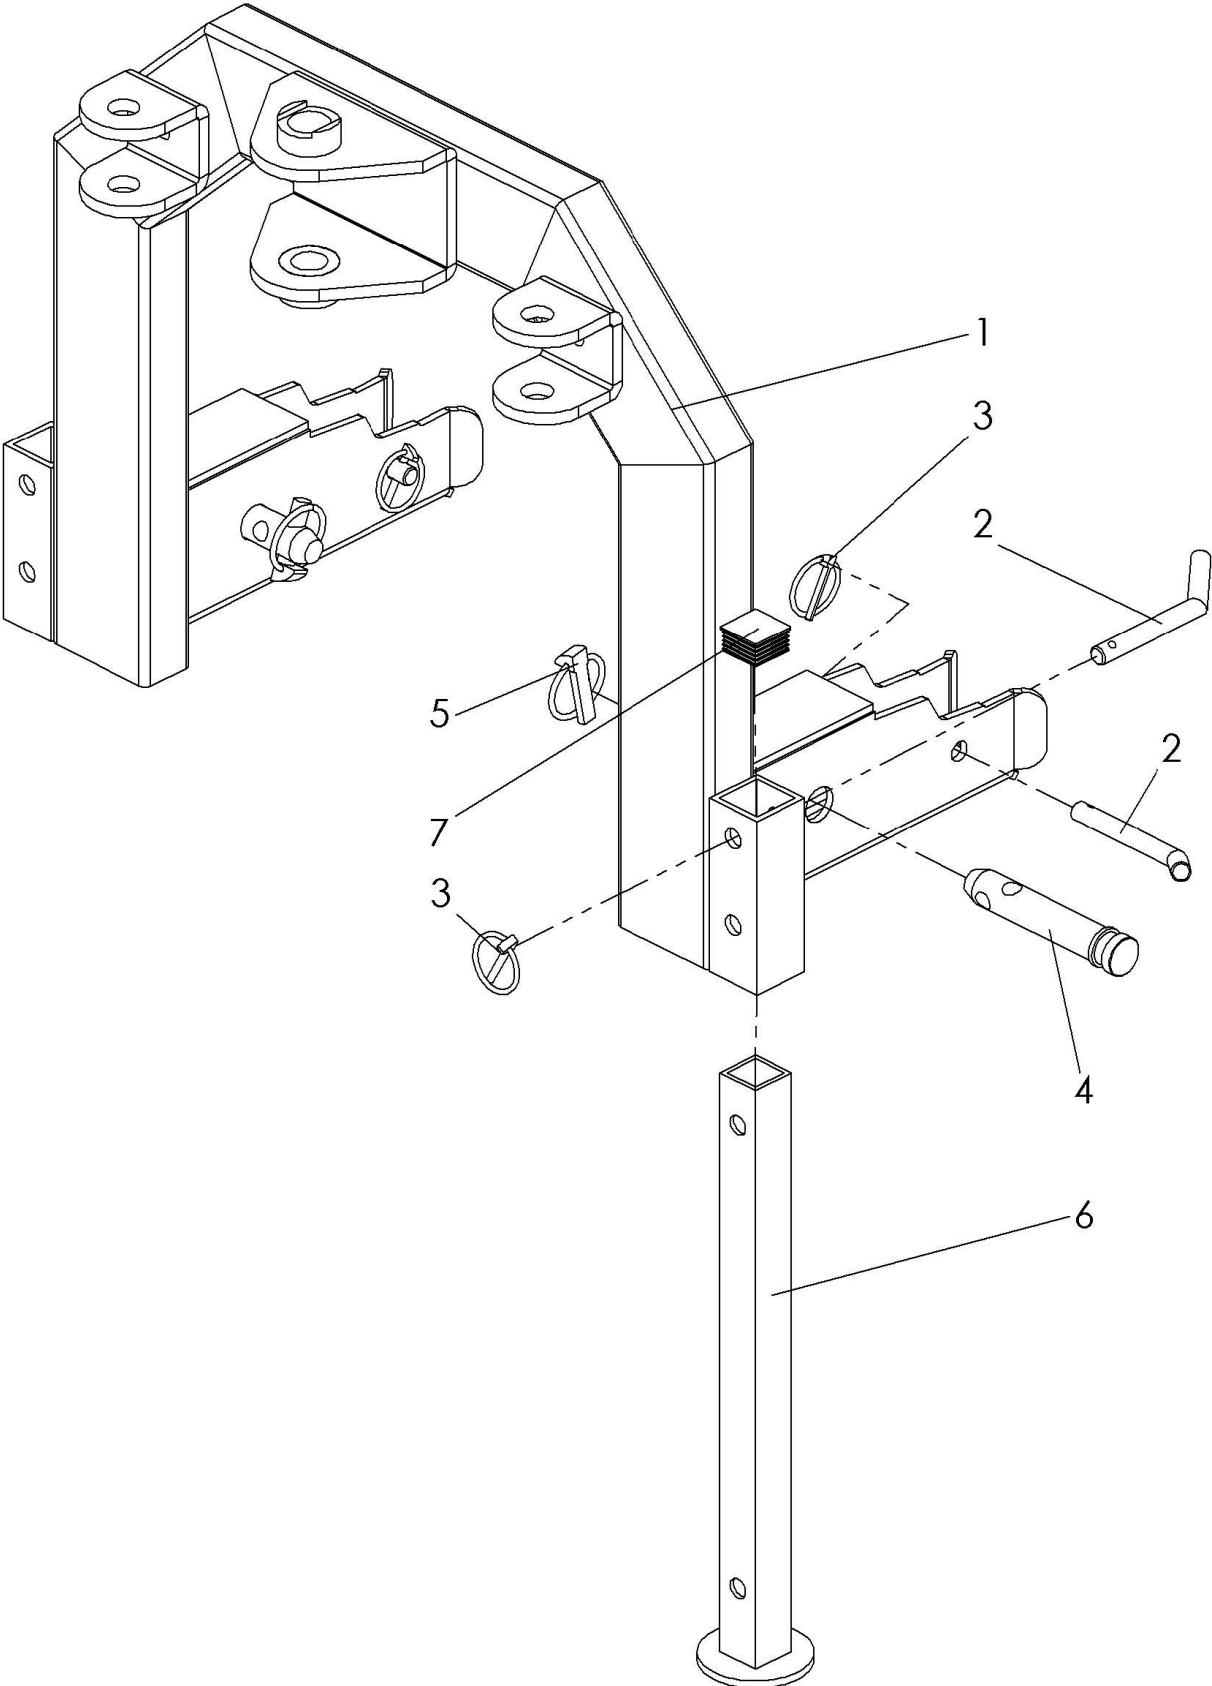

SPARE PARTS LIST

RIDERS

WEED BRUSH, 587932801, 2015-03

ASSEMBLY

WEED BRUSH, 587932801, 2015-03

Ref	Part No	Description	Remark	QTY KIT
1	588 42 94-01	SHAFT		1
2	588 43 27-01	LINK ASSY		1
3	588 43 30-01	CYLINDER		1
4	588 43 33-01	BOLT		2
5	588 43 35-01	NUT		2
6	588 43 36-01	PIN		2
7	588 43 37-01	LUBRICATION NIPPLE		2
8	588 43 38-01	BUSHING		4
9	588 43 39-01	LEVER		1
10	588 43 40-01	SCREW		1
11	588 43 41-01	BOLT		1
12	588 43 42-01	WASHER		2
13	588 43 43-01	LOCK NUT		1
14	588 43 44-01	SCREW		4
15	588 43 45-01	WASHER		8
16	588 43 46-01	WASHER		1
17	588 43 47-01	WASHER		2
18	588 43 48-01	LOCK NUT		4
19	588 43 49-01	SPRING WASHER		1

DEBRIS SHIELD

WEED BRUSH, 587932801, 2015-03

Ref	Part No	Description	Remark	QTY KIT
1	588 43 01-01	SHIELD		1
2	588 51 83-01	TUBE		1
3	588 51 84-01	PIVOTING ARM		1
4	588 53 57-01	MOUNTING PLATE		2
5	588 53 58-01	MOUNTING PLATE		1
6	588 53 59-01	SPLASH GUARD		1
7	588 53 61-01	TAPE		1
8	588 53 62-01	LOCKING PIN		1
9	588 53 70-01	MOUNTING PLUG		1
10	588 53 71-01	SPRING		1
11	588 53 72-01	ADJUSTING LEVER		2
12	588 53 73-01	SCREW		9
13	588 53 74-01	LOCK NUT		9
14	588 53 75-01	WASHER		18
15	588 53 76-01	SCREW		1
16	588 51 49-01	LOCK NUT		1
17	588 43 40-01	SCREW		1
18	588 43 41-01	BOLT		1
19	588 43 42-01	WASHER		3
20	588 51 13-01	SPRING WASHER		1
21	588 53 79-01	HEXAGON NUT		1
22	588 43 43-01	LOCK NUT		1

FRAME

WEED BRUSH, 587932801, 2015-03

Ref	Part No	Description	Remark	QTY KIT
1	588 42 97-01	FRAME		1
2	588 51 40-01	SUPPORT WHEEL		1
3	588 51 41-01	WHEEL		1
4	588 51 42-01	VALVE		1
5	588 51 07-01	CAP		1
6	588 51 43-01	CLIP		1
7	.	TBD	ID label	1
8	588 51 44-01	RIVET		4
9	588 51 45-01	SCREW		4
10	588 51 46-01	SCREW		2
11	588 51 47-01	SPRING WASHER		2
12	588 51 48-01	WASHER		12
13	588 51 49-01	LOCK NUT		6
14	588 51 09-01	SCREW		4
15	588 43 42-01	WASHER		8
16	588 43 43-01	LOCK NUT		4