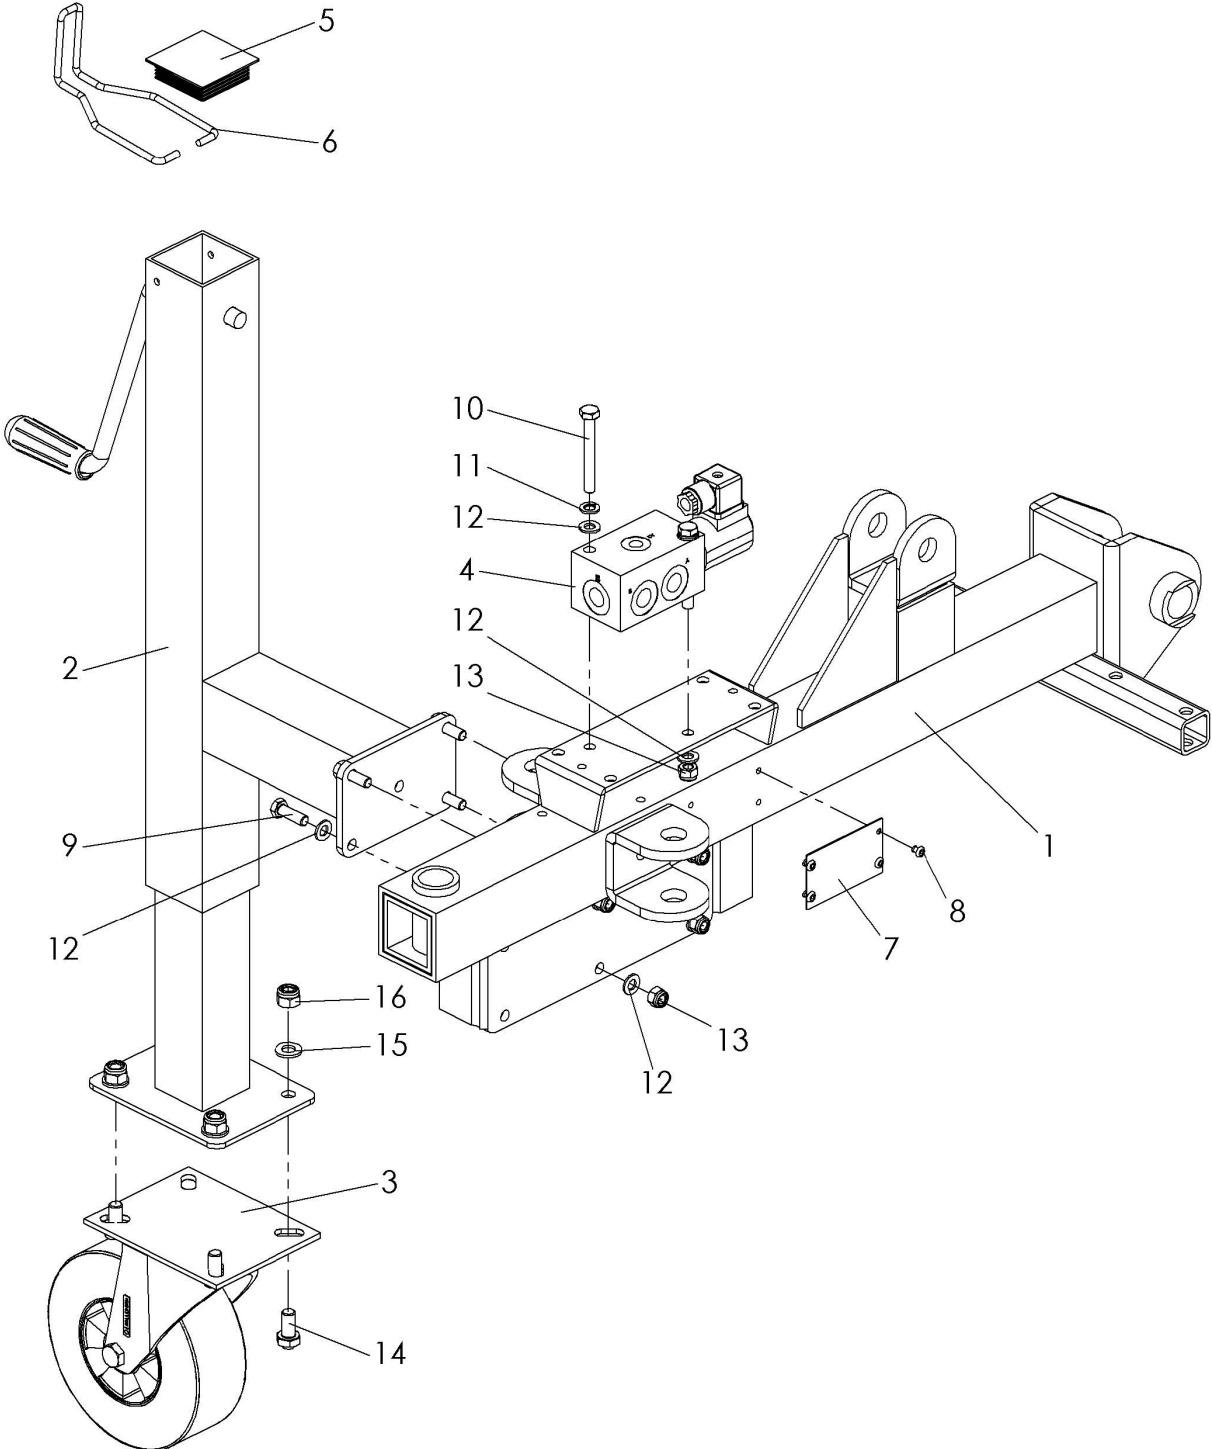

SPARE PARTS LIST

RIDERS

WEED BRUSH, 587932801, 2015-03

ASSEMBLY

WEED BRUSH, 587932801, 2015-03

Ref	Part No	Description	Remark	QTY KIT
1	588 42 94-01	SHAFT		1
2	588 43 27-01	LINK ASSY		1
3	588 43 30-01	CYLINDER		1
4	588 43 33-01	BOLT		2
5	588 43 35-01	NUT		2
6	588 43 36-01	PIN		2
7	588 43 37-01	LUBRICATION NIPPLE		2
8	588 43 38-01	BUSHING		4
9	588 43 39-01	LEVER		1
10	588 43 40-01	SCREW		1
11	588 43 41-01	BOLT		1
12	588 43 42-01	WASHER		2
13	588 43 43-01	LOCK NUT		1
14	588 43 44-01	SCREW		4
15	588 43 45-01	WASHER		8
16	588 43 46-01	WASHER		1
17	588 43 47-01	WASHER		2
18	588 43 48-01	LOCK NUT		4
19	588 43 49-01	SPRING WASHER		1

DEBRIS SHIELD

WEED BRUSH, 587932801, 2015-03

Ref	Part No	Description	Remark	QTY KIT
1	588 43 01-01	SHIELD		1
2	588 51 83-01	TUBE		1
3	588 51 84-01	PIVOTING ARM		1
4	588 53 57-01	MOUNTING PLATE		2
5	588 53 58-01	MOUNTING PLATE		1
6	588 53 59-01	SPLASH GUARD		1
7	588 53 61-01	TAPE		1
8	588 53 62-01	LOCKING PIN		1
9	588 53 70-01	MOUNTING PLUG		1
10	588 53 71-01	SPRING		1
11	588 53 72-01	ADJUSTING LEVER		2
12	588 53 73-01	SCREW		9
13	588 53 74-01	LOCK NUT		9
14	588 53 75-01	WASHER		18
15	588 53 76-01	SCREW		1
16	588 51 49-01	LOCK NUT		1
17	588 43 40-01	SCREW		1
18	588 43 41-01	BOLT		1
19	588 43 42-01	WASHER		3
20	588 51 13-01	SPRING WASHER		1
21	588 53 79-01	HEXAGON NUT		1
22	588 43 43-01	LOCK NUT		1

FRAME

WEED BRUSH, 587932801, 2015-03

Ref	Part No	Description	Remark	QTY KIT
1	588 42 97-01	FRAME		1
2	588 51 40-01	SUPPORT WHEEL		1
3	588 51 41-01	WHEEL		1
4	588 51 42-01	VALVE		1
5	588 51 07-01	CAP		1
6	588 51 43-01	CLIP		1
7	.	TBD	ID label	1
8	588 51 44-01	RIVET		4
9	588 51 45-01	SCREW		4
10	588 51 46-01	SCREW		2
11	588 51 47-01	SPRING WASHER		2
12	588 51 48-01	WASHER		12
13	588 51 49-01	LOCK NUT		6
14	588 51 09-01	SCREW		4
15	588 43 42-01	WASHER		8
16	588 43 43-01	LOCK NUT		4