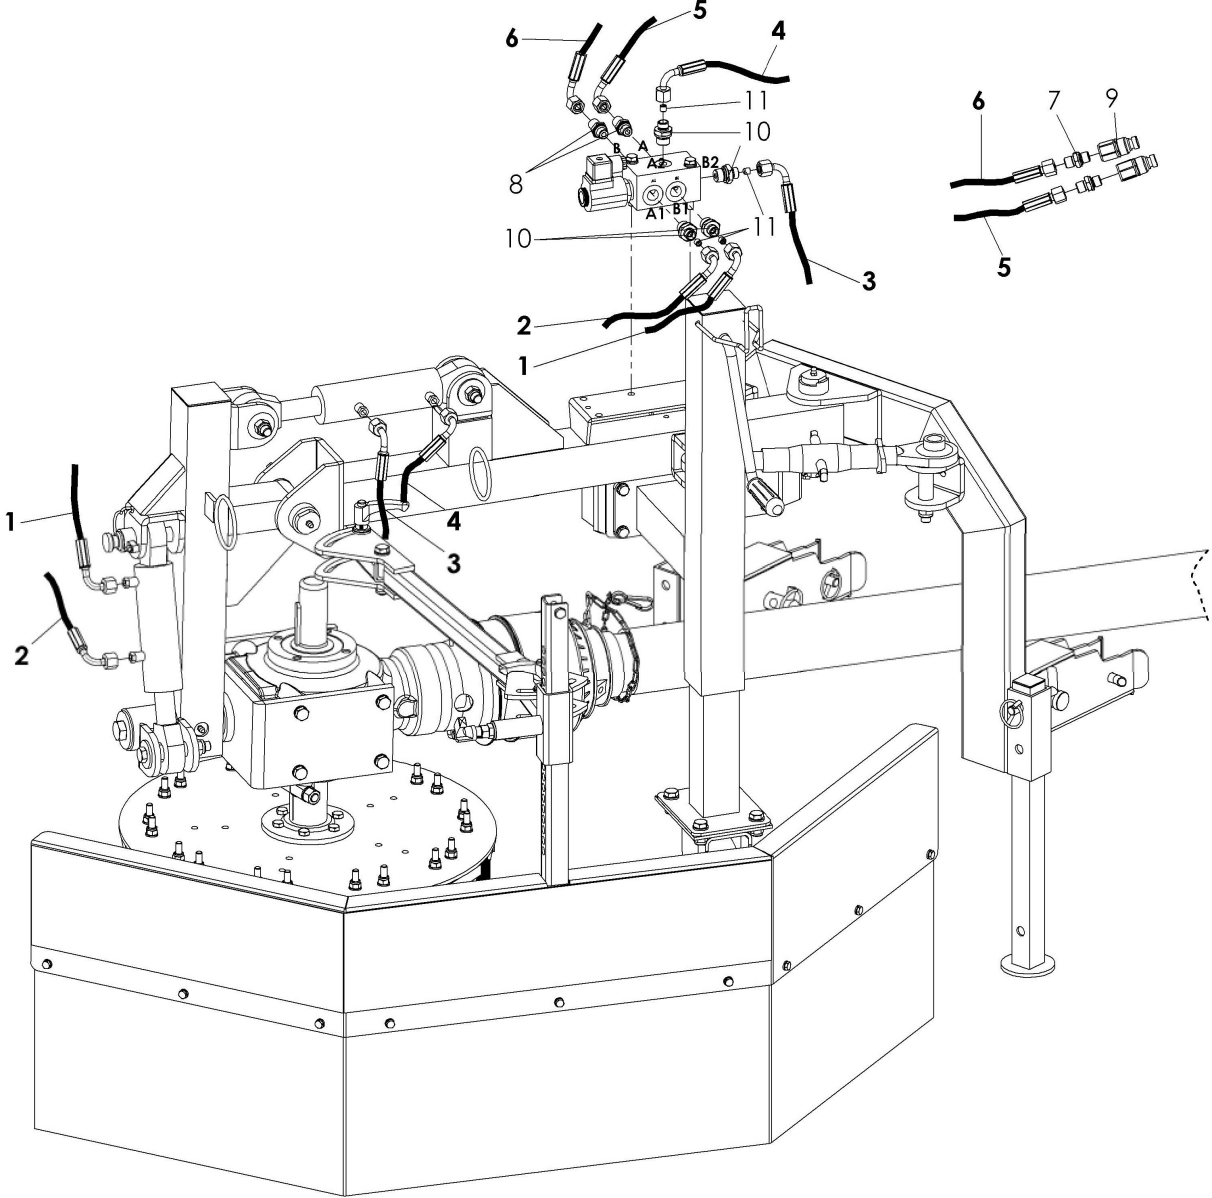

DEBRIS SHIELD

WEED BRUSH, 587932801, 2015-03

Ref	Part No	Description	Remark	QTY KIT
1	588 43 01-01	SHIELD		1
2	588 51 83-01	TUBE		1
3	588 51 84-01	PIVOTING ARM		1
4	588 53 57-01	MOUNTING PLATE		2
5	588 53 58-01	MOUNTING PLATE		1
6	588 53 59-01	SPLASH GUARD		1
7	588 53 61-01	TAPE		1
8	588 53 62-01	LOCKING PIN		1
9	588 53 70-01	MOUNTING PLUG		1
10	588 53 71-01	SPRING		1
11	588 53 72-01	ADJUSTING LEVER		2
12	588 53 73-01	SCREW		9
13	588 53 74-01	LOCK NUT		9
14	588 53 75-01	WASHER		18
15	588 53 76-01	SCREW		1
16	588 51 49-01	LOCK NUT		1
17	588 43 40-01	SCREW		1
18	588 43 41-01	BOLT		1
19	588 43 42-01	WASHER		3
20	588 51 13-01	SPRING WASHER		1
21	588 53 79-01	HEXAGON NUT		1
22	588 43 43-01	LOCK NUT		1

FRAME

WEED BRUSH, 587932801, 2015-03

Ref	Part No	Description	Remark	QTY KIT
1	588 42 97-01	FRAME		1
2	588 51 40-01	SUPPORT WHEEL		1
3	588 51 41-01	WHEEL		1
4	588 51 42-01	VALVE		1
5	588 51 07-01	CAP		1
6	588 51 43-01	CLIP		1
7	.	TBD	ID label	1
8	588 51 44-01	RIVET		4
9	588 51 45-01	SCREW		4
10	588 51 46-01	SCREW		2
11	588 51 47-01	SPRING WASHER		2
12	588 51 48-01	WASHER		12
13	588 51 49-01	LOCK NUT		6
14	588 51 09-01	SCREW		4
15	588 43 42-01	WASHER		8
16	588 43 43-01	LOCK NUT		4

GEAR BOX

WEED BRUSH, 587932801, 2015-03

Ref	Part No	Description	Remark	QTY KIT
1	588 42 96-01	FRAME		1
2	588 50 95-01	ARM		1
3	588 50 96-01	BRACKET		1
4	588 50 98-01	GEAR BOX		1
5	588 50 99-01	HYDRAULIC CYLINDER		1
6	588 51 04-01	COVER		1
7	588 51 05-01	SOCKET		1
8	588 51 06-01	CAP		1
9	588 51 07-01	CAP		1
10	588 51 08-01	SCREW		4
11	588 51 09-01	SCREW		8
12	588 51 10-01	SCREW		1
13	588 51 11-01	WASHER		4
14	588 51 12-01	WASHER		1
15	588 51 13-01	SPRING WASHER		8
16	588 43 37-01	LUBRICATION NIPPLE		1
17	588 51 14-01	BOLT		1
18	588 51 15-01	BOLT		1
19	588 51 16-01	KEY		1
20	588 51 17-01	SCREW		1
21	588 51 18-01	WASHER		2
22	588 51 19-01	LOCK NUT		1