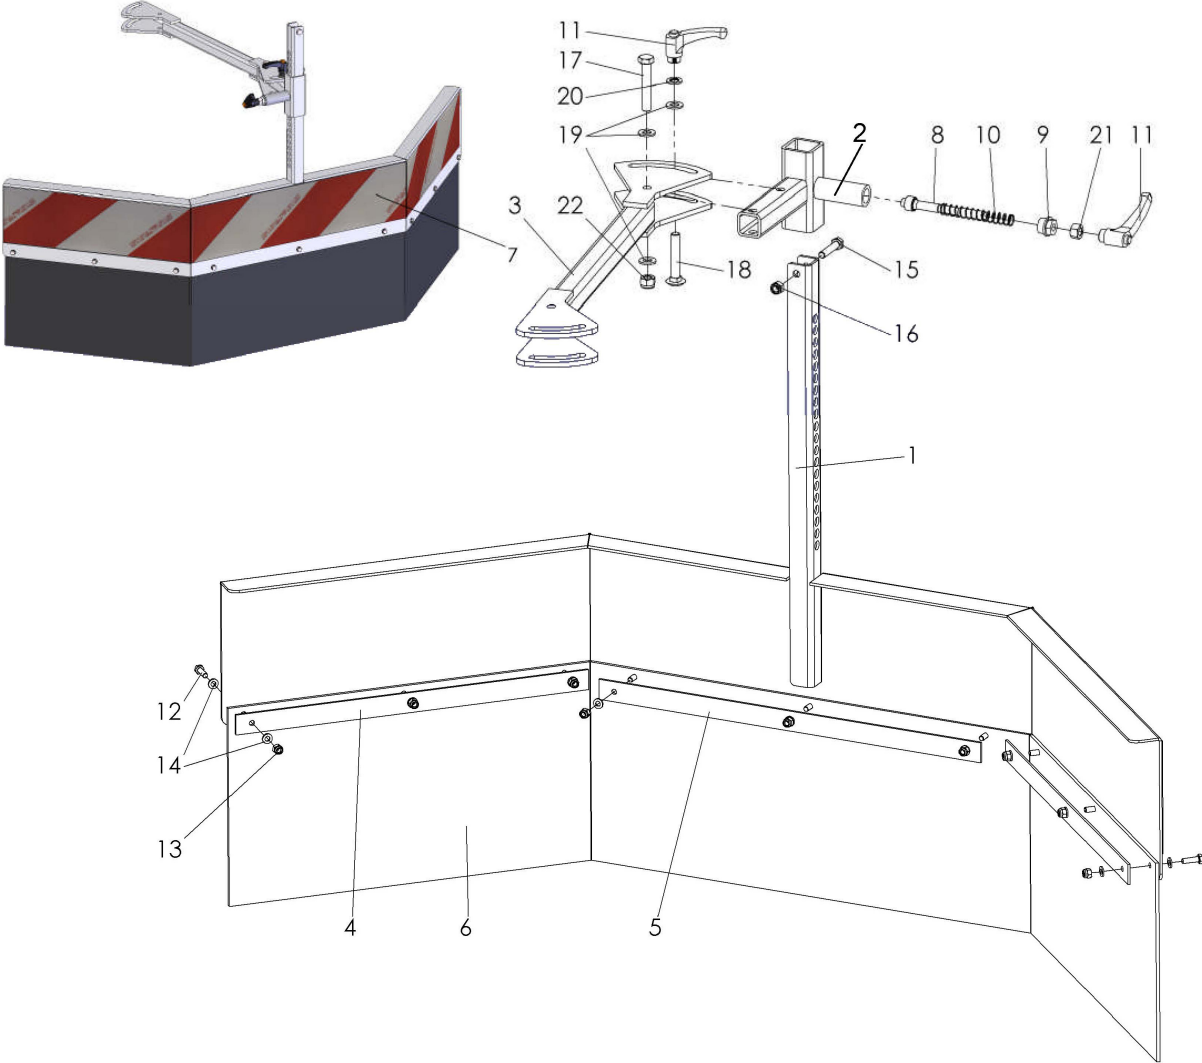

SPARE PARTS LIST

RIDERS

WEED BRUSH, 587932801, 2015-03

ASSEMBLY

WEED BRUSH, 587932801, 2015-03

Ref	Part No	Description	Remark	QTY KIT
1	588 42 94-01	SHAFT		1
2	588 43 27-01	LINK ASSY		1
3	588 43 30-01	CYLINDER		1
4	588 43 33-01	BOLT		2
5	588 43 35-01	NUT		2
6	588 43 36-01	PIN		2
7	588 43 37-01	LUBRICATION NIPPLE		2
8	588 43 38-01	BUSHING		4
9	588 43 39-01	LEVER		1
10	588 43 40-01	SCREW		1
11	588 43 41-01	BOLT		1
12	588 43 42-01	WASHER		2
13	588 43 43-01	LOCK NUT		1
14	588 43 44-01	SCREW		4
15	588 43 45-01	WASHER		8
16	588 43 46-01	WASHER		1
17	588 43 47-01	WASHER		2
18	588 43 48-01	LOCK NUT		4
19	588 43 49-01	SPRING WASHER		1

DEBRIS SHIELD

WEED BRUSH, 587932801, 2015-03

Ref	Part No	Description	Remark	QTY KIT
1	588 43 01-01	SHIELD		1
2	588 51 83-01	TUBE		1
3	588 51 84-01	PIVOTING ARM		1
4	588 53 57-01	MOUNTING PLATE		2
5	588 53 58-01	MOUNTING PLATE		1
6	588 53 59-01	SPLASH GUARD		1
7	588 53 61-01	TAPE		1
8	588 53 62-01	LOCKING PIN		1
9	588 53 70-01	MOUNTING PLUG		1
10	588 53 71-01	SPRING		1
11	588 53 72-01	ADJUSTING LEVER		2
12	588 53 73-01	SCREW		9
13	588 53 74-01	LOCK NUT		9
14	588 53 75-01	WASHER		18
15	588 53 76-01	SCREW		1
16	588 51 49-01	LOCK NUT		1
17	588 43 40-01	SCREW		1
18	588 43 41-01	BOLT		1
19	588 43 42-01	WASHER		3
20	588 51 13-01	SPRING WASHER		1
21	588 53 79-01	HEXAGON NUT		1
22	588 43 43-01	LOCK NUT		1

FRAME

WEED BRUSH, 587932801, 2015-03

Ref	Part No	Description	Remark	QTY KIT
1	588 42 97-01	FRAME		1
2	588 51 40-01	SUPPORT WHEEL		1
3	588 51 41-01	WHEEL		1
4	588 51 42-01	VALVE		1
5	588 51 07-01	CAP		1
6	588 51 43-01	CLIP		1
7	.	TBD	ID label	1
8	588 51 44-01	RIVET		4
9	588 51 45-01	SCREW		4
10	588 51 46-01	SCREW		2
11	588 51 47-01	SPRING WASHER		2
12	588 51 48-01	WASHER		12
13	588 51 49-01	LOCK NUT		6
14	588 51 09-01	SCREW		4
15	588 43 42-01	WASHER		8
16	588 43 43-01	LOCK NUT		4