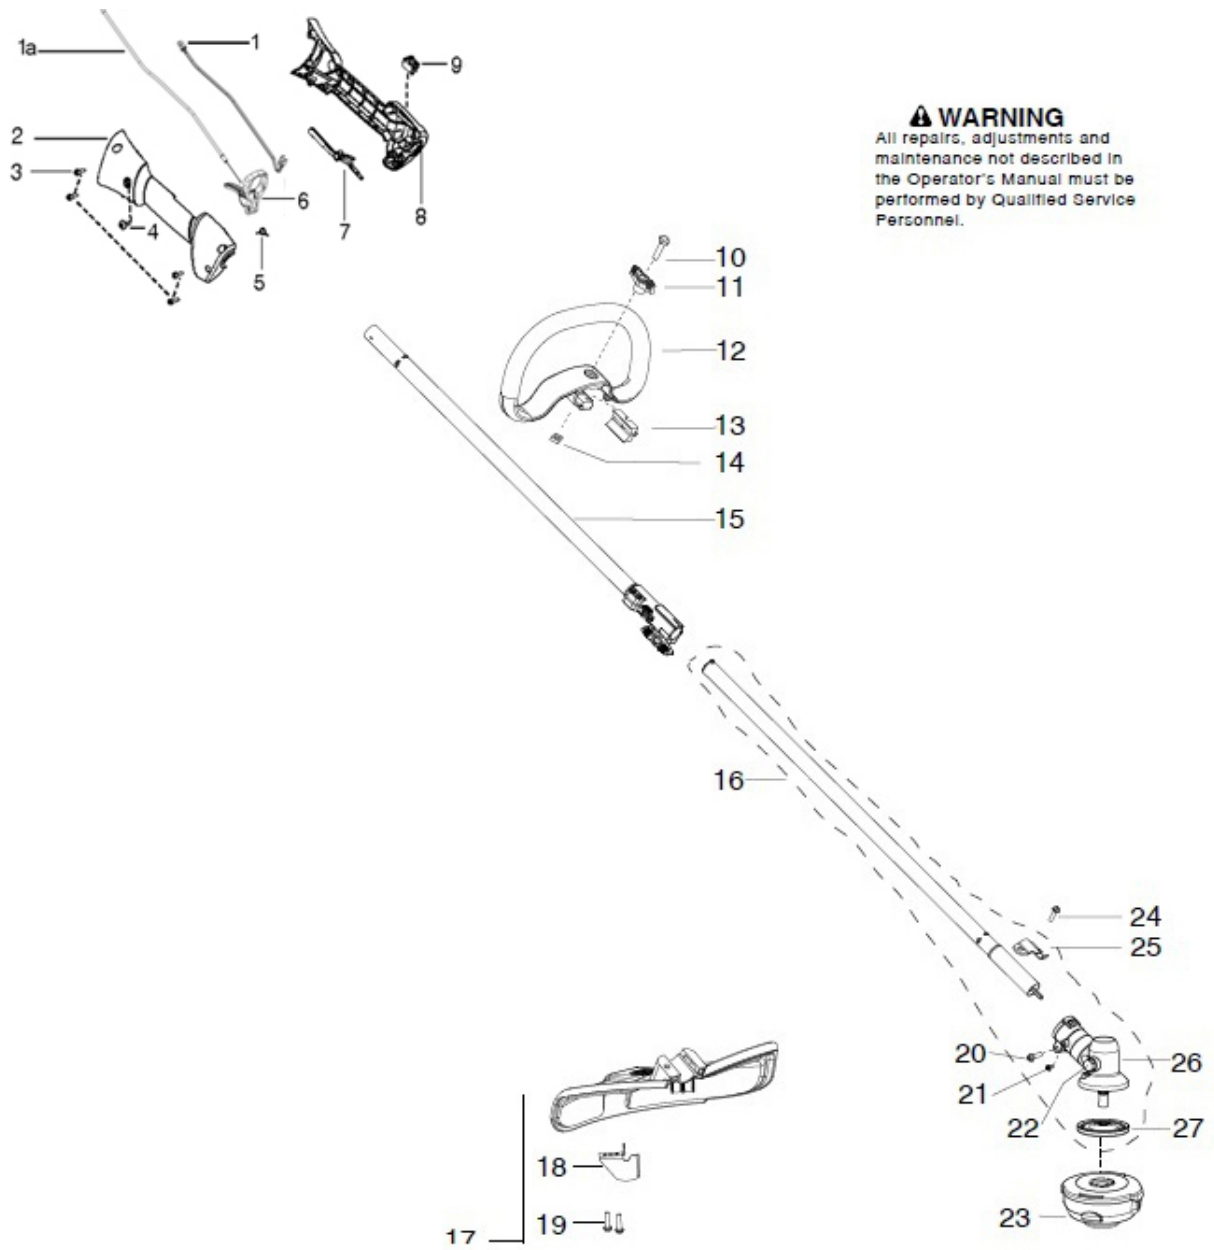

⚠ WARNING

All repairs, adjustments and maintenance not described in the Operator's Manual must be performed by Qualified Service Personnel.

SHAFT & HANDLE

129 LK, 967193601, 2016-03, ROW

Ref	Part No	Description	Remark	QTY KIT
1	574 48 90-01	THROTTLE ASSY	CABLE ONLY	1
1a	584 99 40-01	SHORT CIRCUIT CABLE		1
2	545 22 30-01	THROTTLE		1
3	574 44 40-01	SCREW ITXSCT		1
4	584 29 40-01	SCREW ITXPANT		1
5	530 01 64-54	RETURN SPRING		1
6	574 35 53-01	TRIGGER		1
7	574 35 54-01	THROTTLE		1
8	545 22 32-01	HOUSING		1
9	545 04 93-09	SWITCH MOMENTARY		1
10	725 23 80-51	SCREW EHHM		1
11	503 87 90-01	KNOB		1
12	503 87 19-08	HANDLE		1
13	503 94 03-01	DISTANCE		1
14	502 19 71-01	SQUARE NUT		1
15	580 44 66-30	KIT		1
16	580 44 66-31	KIT		1
17	580 44 66-06	KIT		1
18	530 05 22-86	LINE		1
19	584 41 00-01	SCREW		1
20	584 41 05-01	SCREW		1
21	584 41 06-01	SCREW		1
22	575 72 46-01	PLUG		1
23	578 44 61-01	TRIMMER HEAD		1
24	584 41 01-01	SCREW		1
25	530 05 75-54	BRACKET		1
26	530 09 62-95	BEVEL GEAR		1
27	537 23 49-01	DRIVER ASSY		1
	575 73 82-01	COMBINATION WRENCH		1
	580 44 66-15	DECAL KIT		1