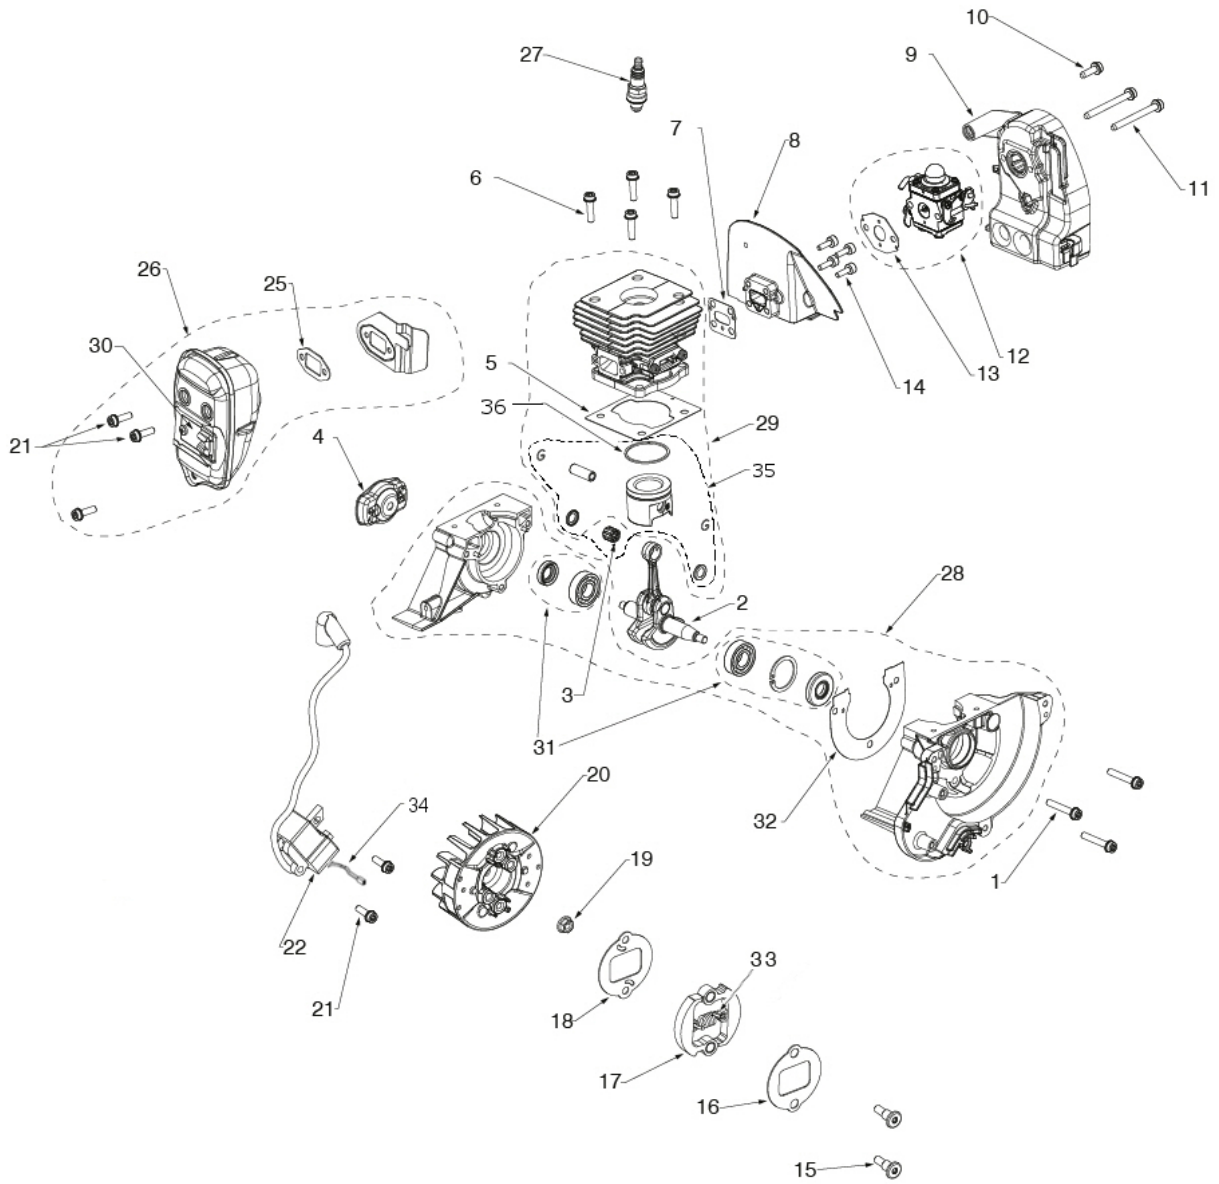

ENGINE

325 R, 967908402, 2018-11

Ref	Part No	Description	Remark	QTY	KIT
1	525 75 51-03	SCREW ITXSCFM		1	
2	522 92 89-03	CRANKSHAFT ASSY		1	
3	578 19 48-01	NEEDLE BEARING		1	
4	525 84 56-01	BRIDGE		1	
5	579 52 29-01	GASKET		1	
6	525 75 51-02	SCREW ITXSCFM		1	
7	579 62 26-03	GASKET		1	
8	579 62 25-01	INSULATION WALL		1	
9	580 98 55-01	FILTER HOLDER ASSY		1	
10	573 92 58-01	SCREW ITXSCFT		1	
11	573 92 58-02	SCREW ITXSCFT		1	
12	545 00 80-97	CARBURETOR KIT	CARBURETOR	1	
13	530 01 91-94	GASKET		1	
14	525 76 09-06	SCREW ITXSCM		1	
15	525 61 54-01	SCREW		1	
16	525 61 30-01	WASHER		1	
17	575 76 22-03	CLUTCH ASSY		1	33
18	525 61 29-01	WASHER		1	
19	731 71 16-51	HEXAGON NUT FLANGE		1	
20	510 08 82-02	FLYWHEEL		1	
21	525 75 51-01	SCREW ITXSCFM		1	
22	579 52 54-02	IGNITION MODULE		1	
25	580 98 58-01	GASKET		1	
26	501 17 43-01	MUFFLER KIT	RUSSIA & LATIN AMERICA ONLY	1	
26	545 00 80-98	MUFFLER KIT	ALL MARKETS EXCEPT RUSSIA & LATIN AMERICA	1	
27	545 00 80-93	SPARK PLUG	SPARK PLUG	1	
28	580 44 66-32	CRANKCASE ASSY	CRANKCASE	1	
29	545 00 80-91	PISTON + CYLINDER	PISTON & CYLINDER	1	
30	580 44 66-03	SPARK ARRESTER KIT	SPARK ARRESTOR (IF EQUIPPED)	1	
31	501 85 62-01	SEAL KIT		1	
32	579 52 28-01	GASKET		1	
33	587 03 70-01	SPRING		1	
34	584 99 39-02	SHORT CIRCUIT CABLE		1	
35	590 55 35-02	PISTON KIT	PISTON	1	
36	579 52 46-01	PISTON RING		1