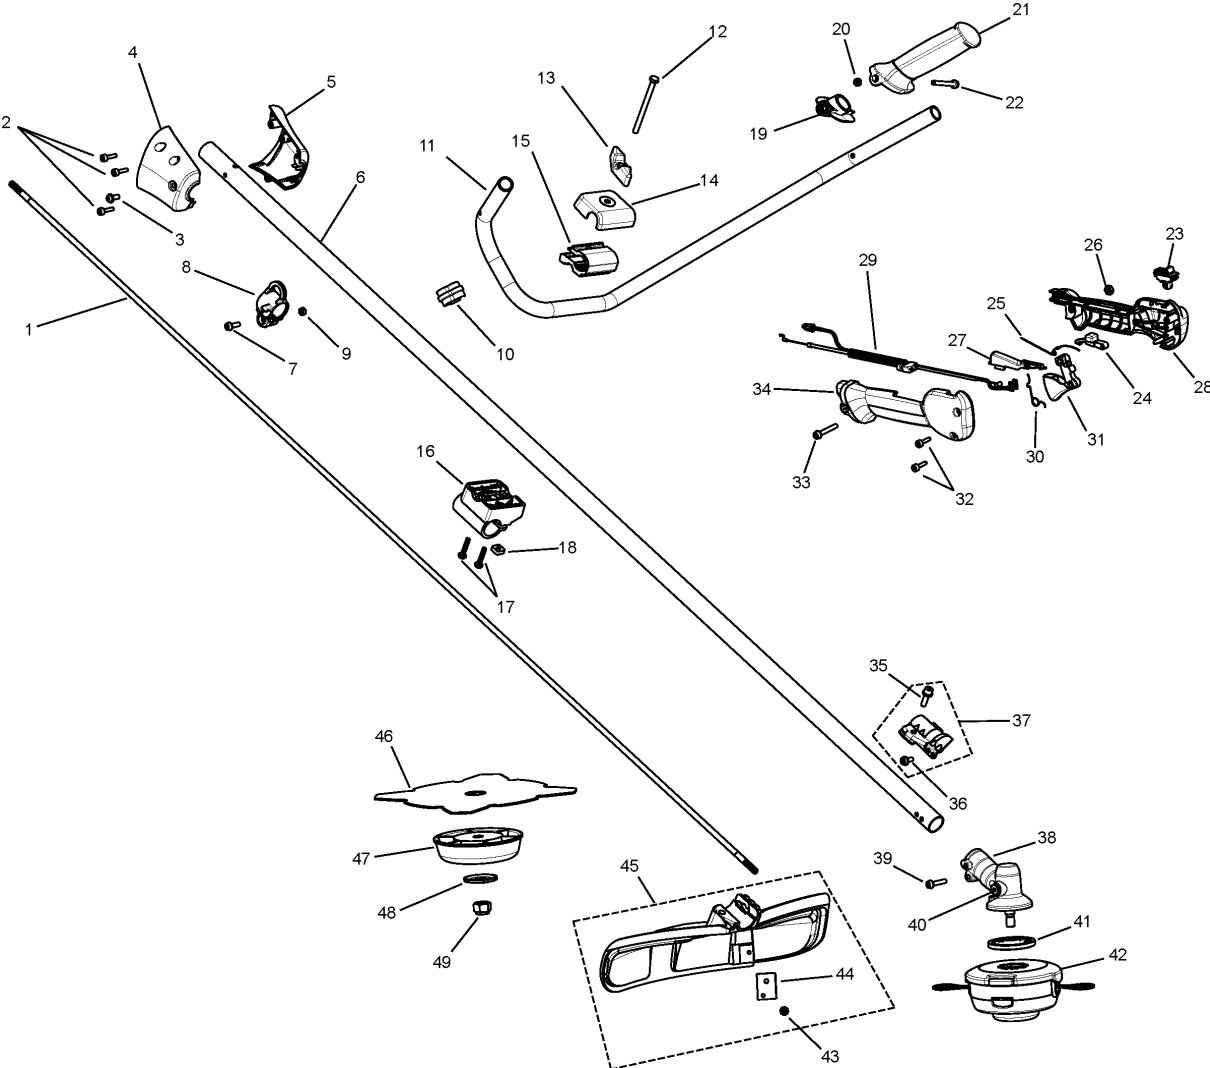

SPARE PARTS LIST

BRUSHCUTTERS/CLEARING SAWS

325 R, 967908402, 2018-11

HOUSING

325 R, 967908402, 2018-11

Ref	Part No	Description	Remark	QTY	KIT
1	537 21 32-09	KNOB		1	
2	524 85 38-01	FILTER COVER		1	
3	574 24 27-01	AIR FILTER		1	
4	574 16 23-04	TANK CAP ASSY		1	
5	545 00 80-94	FUEL TANK KIT		1	4, 19, fuel filter
6	731 23 14-01	HEXAGON NUT		1	
7	574 44 40-01	SCREW ITXSCT		1	
8	585 64 49-01	GUARD		1	
9	525 75 51-04	SCREW ITXSFCM		1	
10	584 99 38-01	CLUTCH COVER ASSY		1	
11	578 42 66-01	CLUTCH DRUM ASSY	CLUTCH DRUM	1	
12	524 85 37-01	CHOKE BUTTON		1	
13	580 29 40-01	STARTER ASSY		1	
14	545 11 28-01	SCREW		1	
15	545 00 80-79	KIT-ROPE		1	
16	575 48 95-01	STARTER HANDLE		1	
17	573 92 58-01	SCREW ITXSCT		1	
18	525 75 51-01	SCREW ITXSFCM		1	
19	545 00 80-96	FUEL LINE KIT		1	
20	585 53 03-01	STARTER PULLEY KIT		1	15,16,21
21	545 00 80-87	SPRING		1	
22	579 36 62-01	PULLEY		1	
23	578 46 51-01	SPRING		1	
-	574 60 39-01	FUEL FILTER		1	