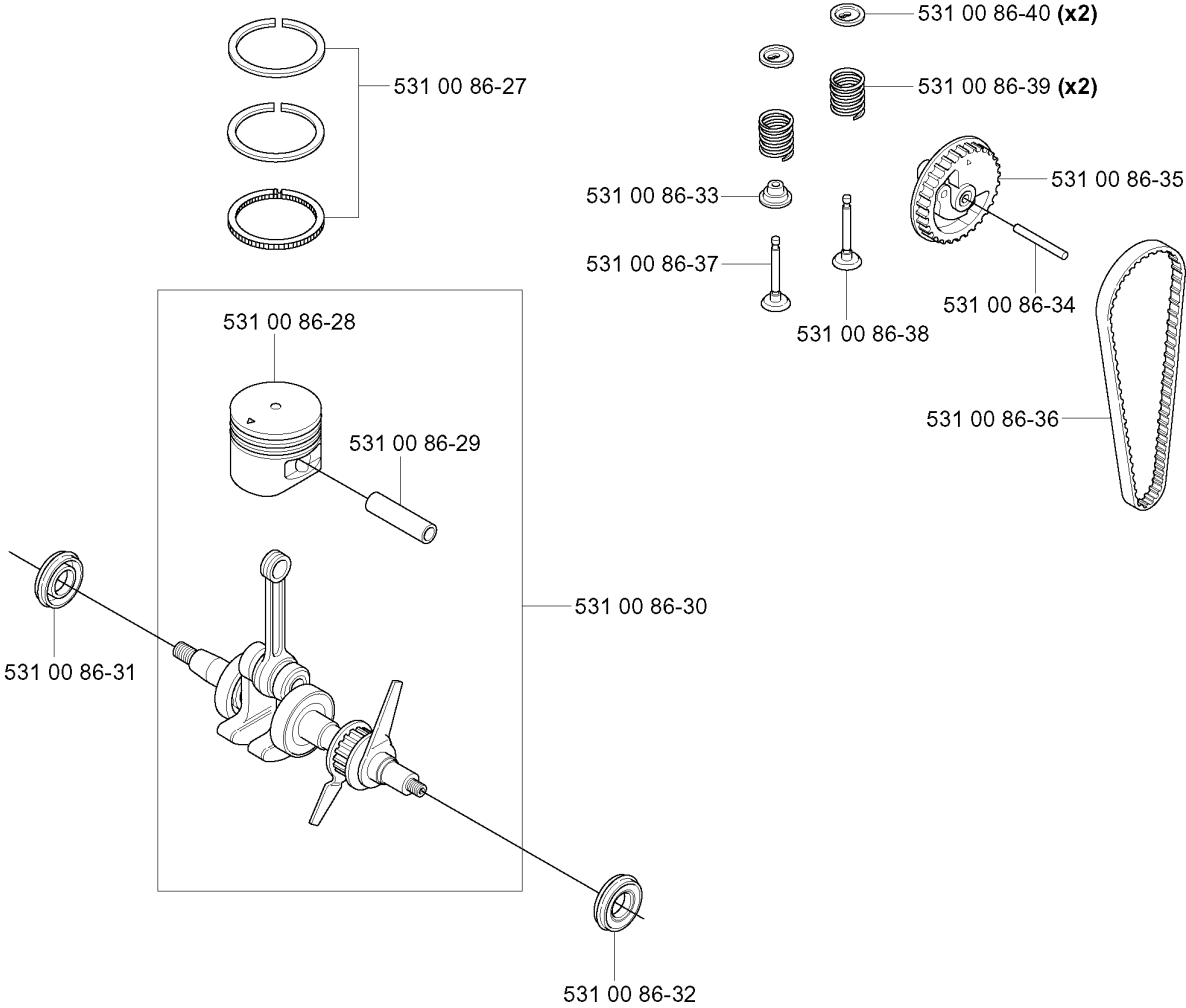

## HANDLE &amp; CONTROLS

524 R

Part No	Description	Remark	QTY KIT
503 20 07-35	SCREW IHSCFM		1
503 21 66-16	SCREW IHSCT		2
503 22 10-13	HEXAGON NUT		1
503 71 82-01	SWITCH		1
506 49 77-01	THROTTLE CONTROL		1
537 16 02-02	HANDLE HALF	Replaced by 537 18 35-07 HANDLE SYSTEM cpl	1
537 16 02-09	HANDLE HALF	Without hole for Steering wheel assy	1
537 16 03-02	HANDLE HALF		1
537 16 07-01	STARTER THROTTLE LOC		1
537 16 08-01	THROTTLE TRIGGER		1
537 16 09-01	STEERING WHEEL	Does not fit with HANDLE HALF 537 16 02-09	1
537 16 10-01	HUB	Does not fit with HANDLE HALF 537 16 02-09	1
537 16 12-01	SCREW	Does not fit with HANDLE HALF 537 16 02-09	1
537 17 42-01	SPRING THROTTLE TRIG		1
537 17 43-01	SPRING		1
537 17 44-01	SPRING	Does not fit with HANDLE HALF 537 16 02-09	1
537 18 35-07	HANDLE SYSTEM		1
537 18 36-01	SPRING	Does not fit with HANDLE HALF 537 16 02-09	1
537 33 57-01	WIRING ASSY		1

**M**

IGNITION SYSTEM

524 R

Part No	Description	Remark	QTY KIT
531 00 87-14	IGNITION COIL		1
531 00 87-15	PROTECTIVE HOSE		1
531 00 87-16	FLYWHEEL		1
531 00 87-17	SHORT CIRCUIT CABLE		1
531 00 87-18	TIE WRAP		1
531 00 87-19	SCREW		2
531 00 87-20	NUT		1

\*compl 531 00 86-96

MUFFLER

524 R

Part No	Description	Remark	QTY KIT
531 00 86-96	MUFFLER ASSY		1
531 00 86-97	SPARK ARRESTER SCREEN		1
531 00 86-98	AIR CONDUCTOR		1
531 00 86-99	SPARE PARTS		2
531 00 87-01	SCREW		1
531 00 87-02	SCREW		2
531 00 87-03	NUT		2

## PISTON &amp; CRANKSHAFT

524 R

Part No	Description	Remark	QTY KIT
531 00 86-27	KIT		1
531 00 86-28	PISTON		1
531 00 86-29	PISTON PIN		1
531 00 86-30	CRANKSHAFT ASSY		1
531 00 86-31	SEALING RING		1
531 00 86-32	SEALING RING		1
531 00 86-33	SEALING		1
531 00 86-34	SHAFT		1
531 00 86-35	SPARE PARTS		1
531 00 86-36	SPARE PARTS		1
531 00 86-37	VALVE		1
531 00 86-38	VALVE		1
531 00 86-39	SPRING		2
531 00 86-40	SPARE PARTS		2