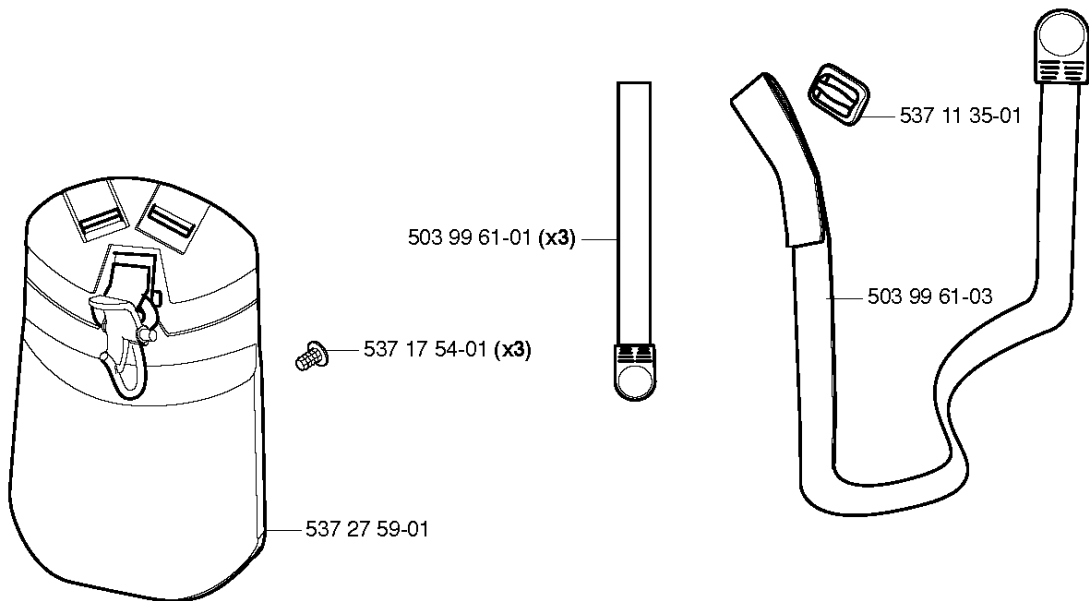

R2 Duo Balance
*compl 537 27 57-02
*compl 537 27 57-04 US