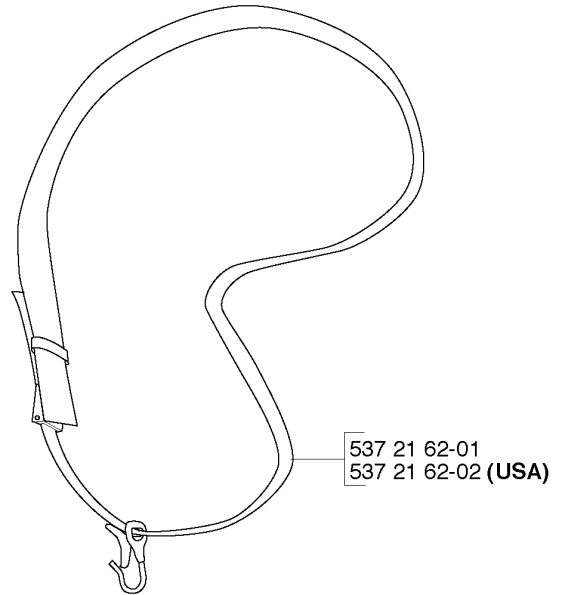

## ACCESSORIES

524 R

Part No	Description	Remark	QTY KIT
501 60 02-03	SCREWDRIVER		1
502 21 58-01	L-NYCKEL		1
502 28 59-01	STOP		1
503 97 64-01	GREASE		1
531 00 92-71	4T OIL		1
537 13 04-02	KNOB		1
537 21 62-01	HARNESS		1
537 21 62-02	HARNESS		1
537 31 29-01	SAW BLADE GUARD		1
537 35 01-01	LOOP		1
537 35 36-01	LOOP		1
537 36 21-01	COMBINATION WRENCH		1
725 23 31-51	SCREW		1

**A** 524R  
BEVEL GEAR  
\*compl 537 19 92-02

## CARBURETOR &amp; AIR FILTER

524 R

Part No	Description	Remark	QTY KIT
531 00 86-51	SCREW		3
531 00 86-81	CARBURETTOR		1
531 00 86-82	GASKET		1
531 00 86-83	MANIFOLD		1
531 00 86-84	SCREW		2
531 00 86-86	O-RING		1
531 00 86-87	O-RING		1
531 00 86-92	PLATE		1
531 00 86-93	AIR FILTER		1
531 00 86-94	AIR FILTER HOLDER		1
531 00 86-95	NUT		2
537 31 14-01	FILTER COVER		1

## CARBURETOR DETAILS

524 R

Part No	Description	Remark	QTY KIT
531 00 24-43	SCREW		1
531 00 86-59	GASKET		1
531 00 86-60	GASKET		1
531 00 86-61	SPARE PARTS		1
531 00 86-62	SPARE PARTS		1
531 00 86-63	PUMP HOUSING		1
531 00 86-64	HOUSING		1
531 00 86-65	FILTER		1
531 00 86-66	NEEDLE VALVE		1
531 00 86-67	SPRING		1
531 00 86-68	SCREW		1
531 00 86-69	SHAFT		1
531 00 86-70	LEVER		1
531 00 86-71	CIRCLIP		1
531 00 86-72	O-RING		1
531 00 86-73	HUB CAP		1
531 00 86-74	SWIVEL		1
531 00 86-75	SCREW		2
531 00 86-76	SCREW		4
531 00 86-77	SPRING		1
531 00 86-78	WASHER		1
531 00 86-79	SPARE PARTS		1
531 00 86-81	CARBURETTOR		1
531 00 86-86	O-RING		1
531 00 86-88	SPARE PARTS		1
531 00 86-89	SPARE PARTS		1
531 00 86-90	SPARE PARTS		1
531 00 86-91	SPARE PARTS		1
544 19 33-01	CARBURETTOR		1