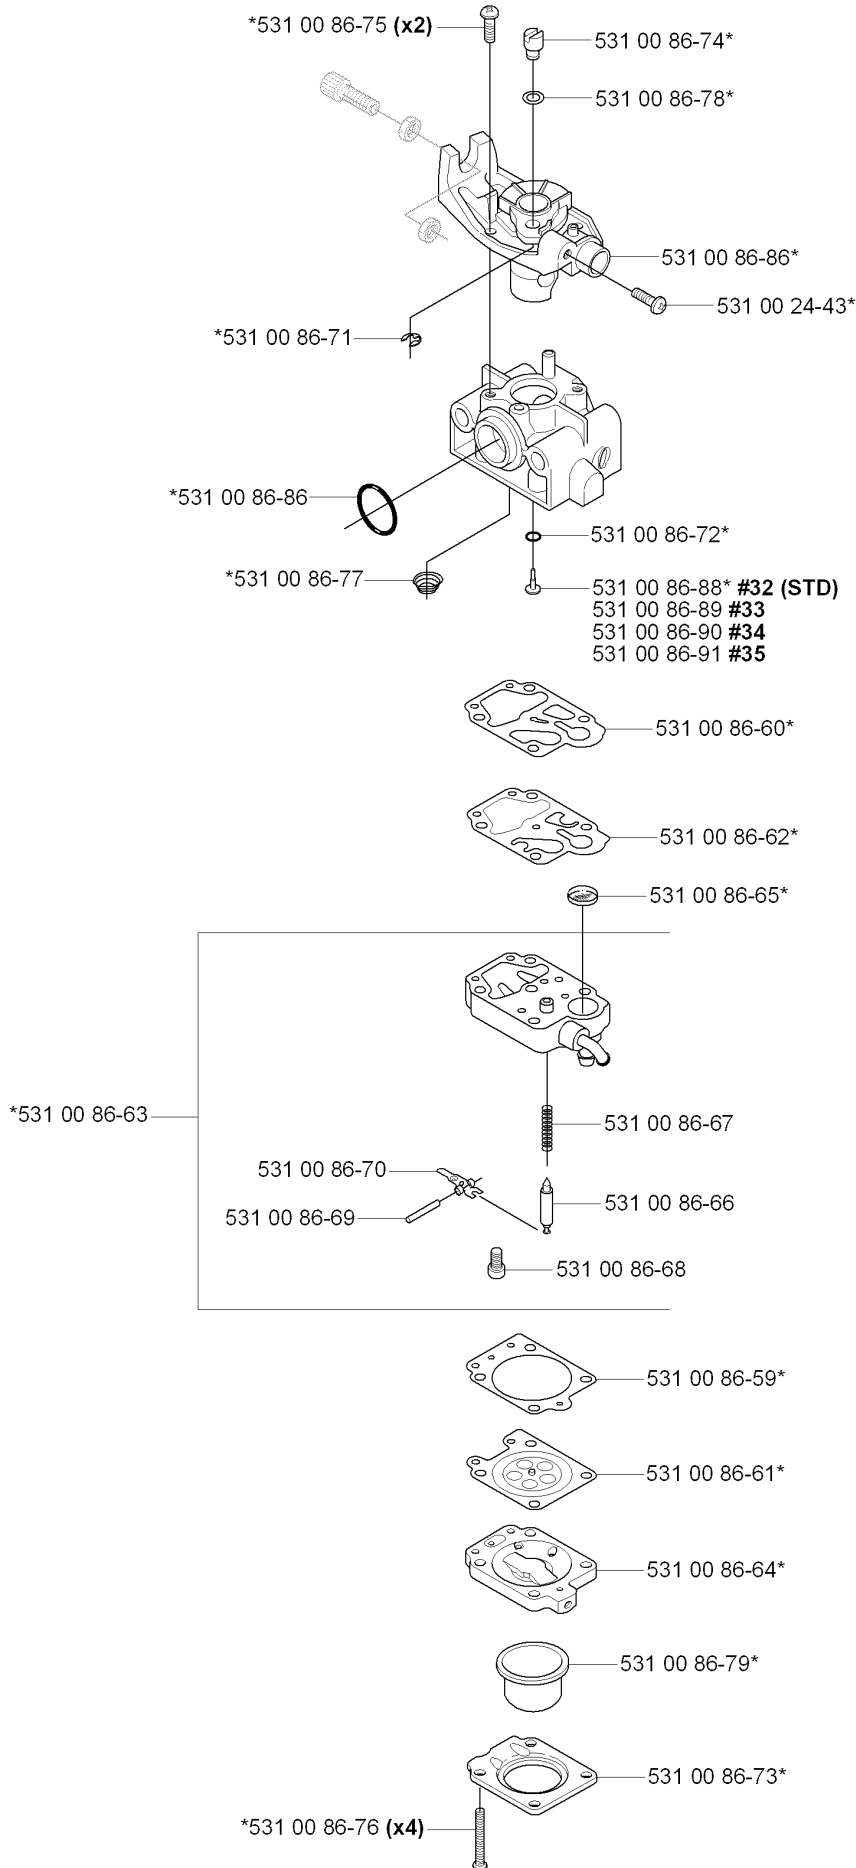

## ACCESSORIES

524 R

Part No	Description	Remark	QTY KIT
501 60 02-03	SCREWDRIVER		1
502 21 58-01	L-NYCKEL		1
502 28 59-01	STOP		1
503 97 64-01	GREASE		1
531 00 92-71	4T OIL		1
537 13 04-02	KNOB		1
537 21 62-01	HARNESS		1
537 21 62-02	HARNESS		1
537 31 29-01	SAW BLADE GUARD		1
537 35 01-01	LOOP		1
537 35 36-01	LOOP		1
537 36 21-01	COMBINATION WRENCH		1
725 23 31-51	SCREW		1

## CARBURETOR &amp; AIR FILTER

524 R

Part No	Description	Remark	QTY KIT
531 00 86-51	SCREW		3
531 00 86-81	CARBURETTOR		1
531 00 86-82	GASKET		1
531 00 86-83	MANIFOLD		1
531 00 86-84	SCREW		2
531 00 86-86	O-RING		1
531 00 86-87	O-RING		1
531 00 86-92	PLATE		1
531 00 86-93	AIR FILTER		1
531 00 86-94	AIR FILTER HOLDER		1
531 00 86-95	NUT		2
537 31 14-01	FILTER COVER		1

## CARBURETOR DETAILS

524 R

Part No	Description	Remark	QTY KIT
531 00 24-43	SCREW		1
531 00 86-59	GASKET		1
531 00 86-60	GASKET		1
531 00 86-61	SPARE PARTS		1
531 00 86-62	SPARE PARTS		1
531 00 86-63	PUMP HOUSING		1
531 00 86-64	HOUSING		1
531 00 86-65	FILTER		1
531 00 86-66	NEEDLE VALVE		1
531 00 86-67	SPRING		1
531 00 86-68	SCREW		1
531 00 86-69	SHAFT		1
531 00 86-70	LEVER		1
531 00 86-71	CIRCLIP		1
531 00 86-72	O-RING		1
531 00 86-73	HUB CAP		1
531 00 86-74	SWIVEL		1
531 00 86-75	SCREW		2
531 00 86-76	SCREW		4
531 00 86-77	SPRING		1
531 00 86-78	WASHER		1
531 00 86-79	SPARE PARTS		1
531 00 86-81	CARBURETTOR		1
531 00 86-86	O-RING		1
531 00 86-88	SPARE PARTS		1
531 00 86-89	SPARE PARTS		1
531 00 86-90	SPARE PARTS		1
531 00 86-91	SPARE PARTS		1
544 19 33-01	CARBURETTOR		1