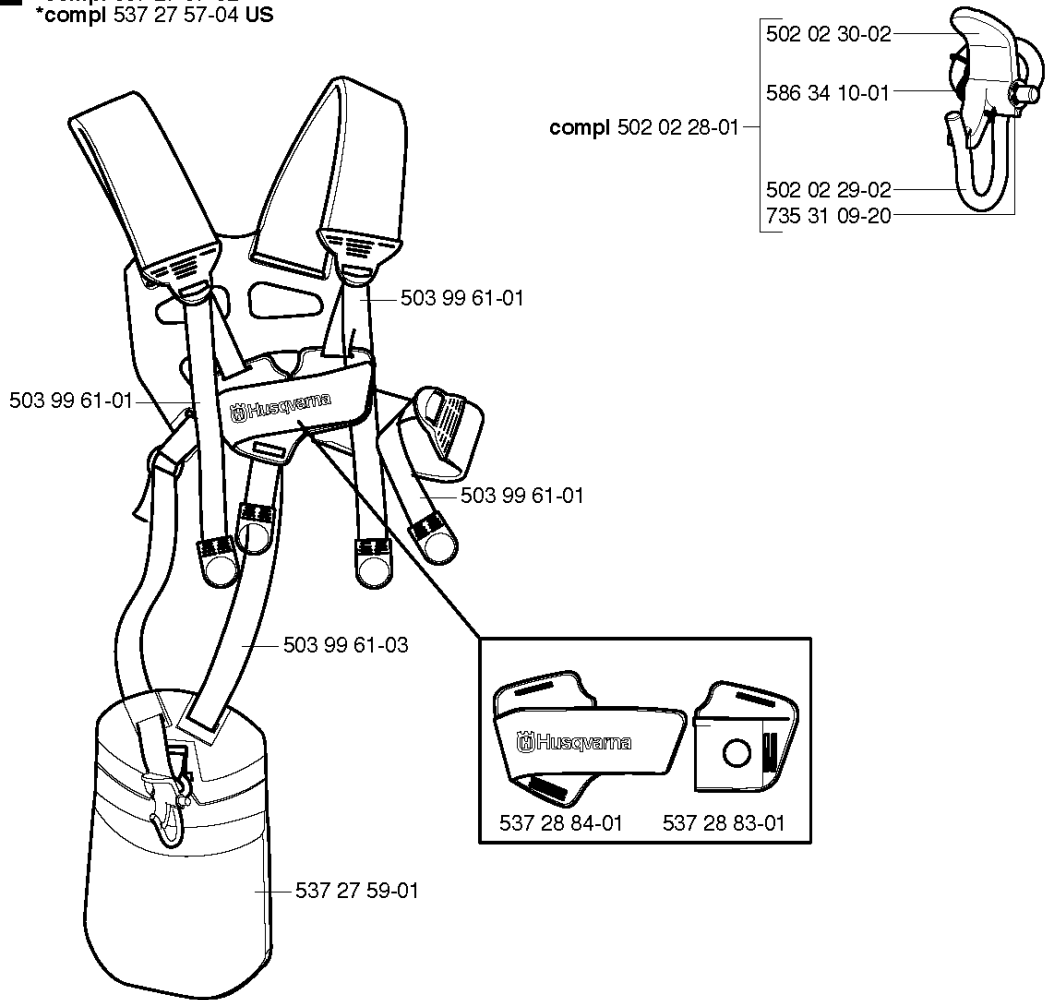

R2 Duo Balance
*compl 537 27 57-02
*compl 537 27 57-04 US