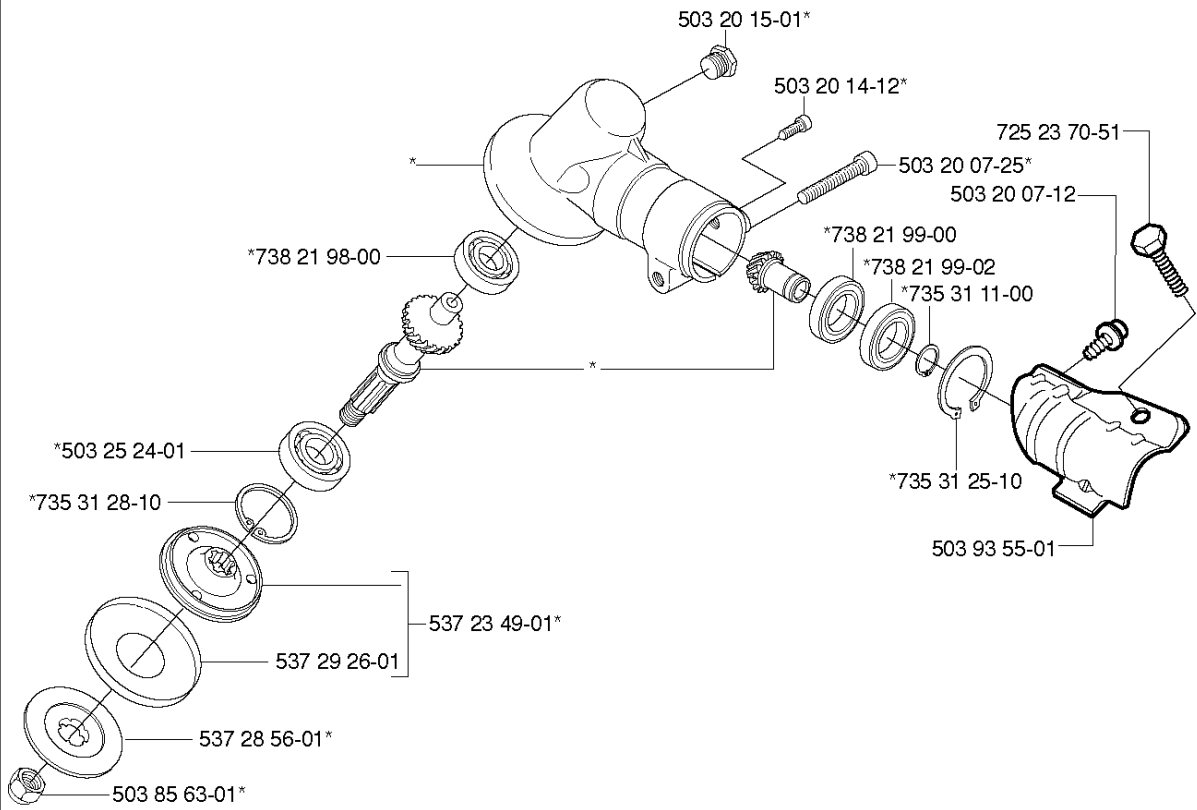

## ACCESSORIES

524 R

Part No	Description	Remark	QTY KIT
501 60 02-03	SCREWDRIVER		1
502 21 58-01	L-NYCKEL		1
502 28 59-01	STOP		1
503 97 64-01	GREASE		1
531 00 92-71	4T OIL		1
537 13 04-02	KNOB		1
537 21 62-01	HARNESS		1
537 21 62-02	HARNESS		1
537 31 29-01	SAW BLADE GUARD		1
537 35 01-01	LOOP		1
537 35 36-01	LOOP		1
537 36 21-01	COMBINATION WRENCH		1
725 23 31-51	SCREW		1

**A** 524R  
BEVEL GEAR  
\*compl 537 19 92-02

## CARBURETOR &amp; AIR FILTER

524 R

Part No	Description	Remark	QTY KIT
531 00 86-51	SCREW		3
531 00 86-81	CARBURETTOR		1
531 00 86-82	GASKET		1
531 00 86-83	MANIFOLD		1
531 00 86-84	SCREW		2
531 00 86-86	O-RING		1
531 00 86-87	O-RING		1
531 00 86-92	PLATE		1
531 00 86-93	AIR FILTER		1
531 00 86-94	AIR FILTER HOLDER		1
531 00 86-95	NUT		2
537 31 14-01	FILTER COVER		1

## CARBURETOR DETAILS

524 R

Part No	Description	Remark	QTY KIT
531 00 24-43	SCREW		1
531 00 86-59	GASKET		1
531 00 86-60	GASKET		1
531 00 86-61	SPARE PARTS		1
531 00 86-62	SPARE PARTS		1
531 00 86-63	PUMP HOUSING		1
531 00 86-64	HOUSING		1
531 00 86-65	FILTER		1
531 00 86-66	NEEDLE VALVE		1
531 00 86-67	SPRING		1
531 00 86-68	SCREW		1
531 00 86-69	SHAFT		1
531 00 86-70	LEVER		1
531 00 86-71	CIRCLIP		1
531 00 86-72	O-RING		1
531 00 86-73	HUB CAP		1
531 00 86-74	SWIVEL		1
531 00 86-75	SCREW		2
531 00 86-76	SCREW		4
531 00 86-77	SPRING		1
531 00 86-78	WASHER		1
531 00 86-79	SPARE PARTS		1
531 00 86-81	CARBURETTOR		1
531 00 86-86	O-RING		1
531 00 86-88	SPARE PARTS		1
531 00 86-89	SPARE PARTS		1
531 00 86-90	SPARE PARTS		1
531 00 86-91	SPARE PARTS		1
544 19 33-01	CARBURETTOR		1