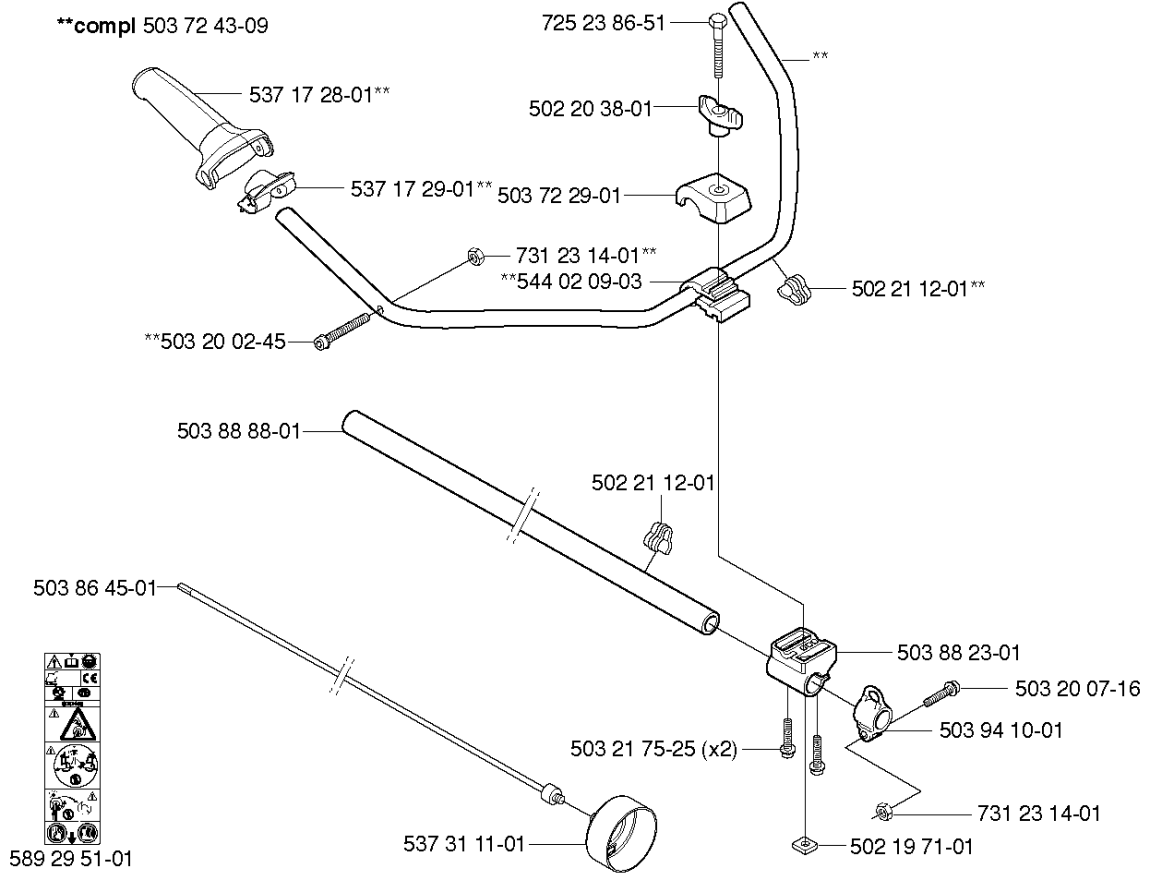

## ACCESSORIES

524 R

Part No	Description	Remark	QTY KIT
501 60 02-03	SCREWDRIVER		1
502 21 58-01	L-NYCKEL		1
502 28 59-01	STOP		1
503 97 64-01	GREASE		1
531 00 92-71	4T OIL		1
537 13 04-02	KNOB		1
537 21 62-01	HARNESS		1
537 21 62-02	HARNESS		1
537 31 29-01	SAW BLADE GUARD		1
537 35 01-01	LOOP		1
537 35 36-01	LOOP		1
537 36 21-01	COMBINATION WRENCH		1
725 23 31-51	SCREW		1

## HARNESS

524 R

Part No	Description	Remark	QTY KIT
502 02 28-01	HARNESS		1
502 02 29-02	HARNESS		1
502 02 30-02	HARNESS		1
503 99 61-01	HARNESS		1
503 99 61-01	HARNESS		1
503 99 61-01	HARNESS		1
503 99 61-01	HARNESS		3
503 99 61-03	BAND		1
503 99 61-03	BAND		1
537 11 35-01	RETAINER		1
537 17 54-01	HARNESS		3
537 27 57-02	HARNESS		1
537 27 57-04	HARNESS		1
537 27 59-01	HIP PAD		1
537 27 59-01	HIP PAD		1
537 28 83-01	FRONT PIECE		1
537 28 84-01	FRONT PIECE		1
586 34 10-01	SPRING		1
735 31 09-20	HARNESS		1

## PISTON &amp; CRANKSHAFT

524 R

Part No	Description	Remark	QTY KIT
531 00 86-27	KIT		1
531 00 86-28	PISTON		1
531 00 86-29	PISTON PIN		1
531 00 86-30	CRANKSHAFT ASSY		1
531 00 86-31	SEALING RING		1
531 00 86-32	SEALING RING		1
531 00 86-33	SEALING		1
531 00 86-34	SHAFT		1
531 00 86-35	SPARE PARTS		1
531 00 86-36	SPARE PARTS		1
531 00 86-37	VALVE		1
531 00 86-38	VALVE		1
531 00 86-39	SPRING		2
531 00 86-40	SPARE PARTS		2

**D** 524R  
SHAFT & HANDLE