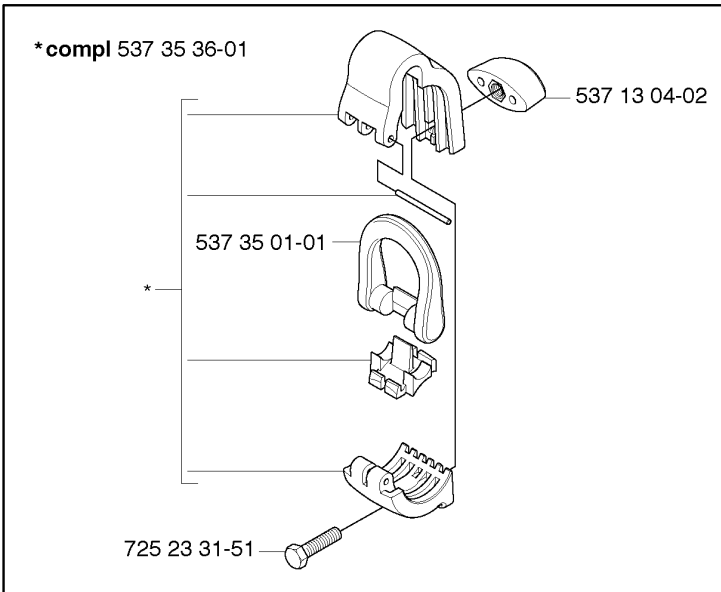

## ACCESSORIES

524 R

Part No	Description	Remark	QTY KIT
501 60 02-03	SCREWDRIVER		1
502 21 58-01	L-NYCKEL		1
502 28 59-01	STOP		1
503 97 64-01	GREASE		1
531 00 92-71	4T OIL		1
537 13 04-02	KNOB		1
537 21 62-01	HARNESS		1
537 21 62-02	HARNESS		1
537 31 29-01	SAW BLADE GUARD		1
537 35 01-01	LOOP		1
537 35 36-01	LOOP		1
537 36 21-01	COMBINATION WRENCH		1
725 23 31-51	SCREW		1