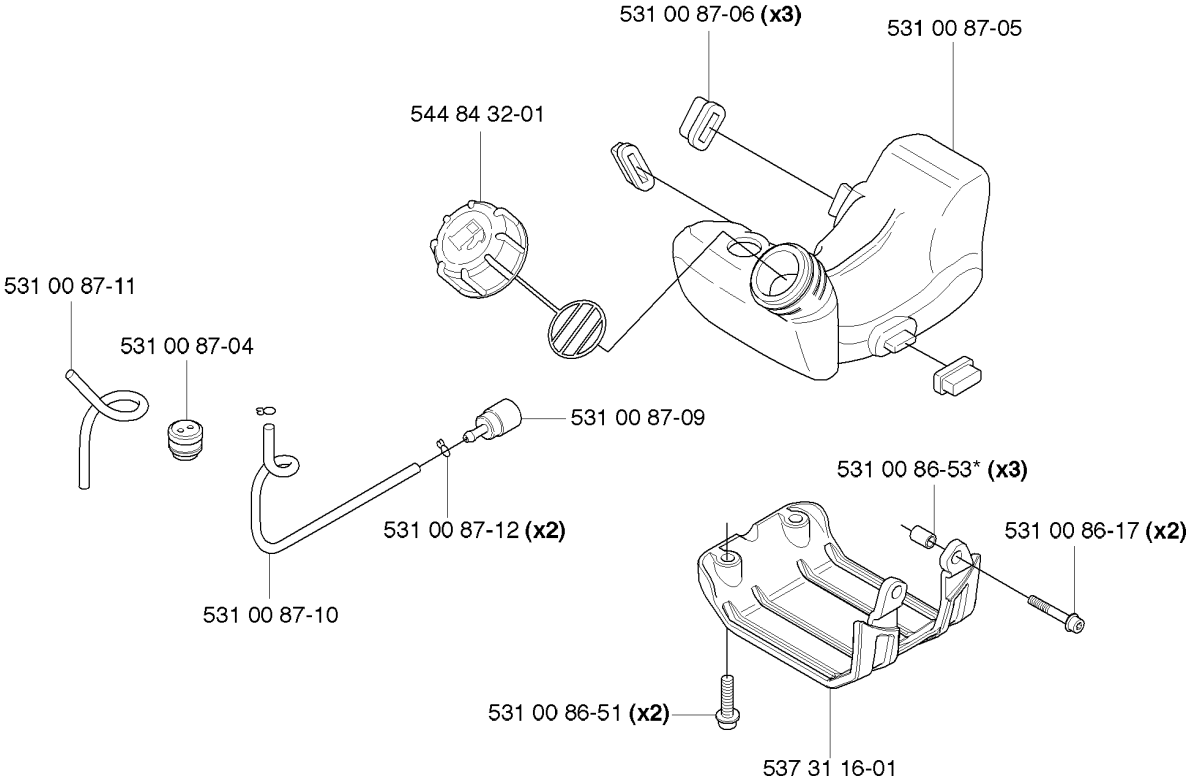

## CYLINDER &amp; CRANKCASE

524 R

Part No	Description	Remark	QTY KIT
531 00 86-08	SPARE PARTS		1
531 00 86-09	DEFLECTION LIMITER		1
531 00 86-10	SPARE PARTS		1
531 00 86-11	GASKET		1
531 00 86-12	OIL HOSE		1
531 00 86-13	SPARK PLUG		1
531 00 86-14	SPARK PLUG		1
531 00 86-15	SPARK PLUG		1
531 00 86-16	SCREW		2
531 00 86-17	SCREW		4
531 00 86-18	SCREW		2
531 00 86-19	ADJUSTER		2
531 00 86-20	SCREW		2
531 00 86-21	LOCK NUT		2
531 00 86-22	SCREW		1
531 00 86-23	SCREW		2
531 00 86-24	SPRING PIN		1
531 00 86-25	HOSE CLAMP		1
531 00 86-26	HOSE CLAMP		1
531 00 87-21	CRANKCASE		1
531 00 87-22	COVER		1
531 00 87-23	GASKET		1
531 00 87-24	GROMMET		1
531 00 87-25	FILTER		1
531 00 87-26	OIL HOSE		1
531 00 87-27	NON RETURN VALVE		1
725 53 25-55	SCREW IHSCM		1

**G** 524R  
CYLINDER COVER

CYLINDER COVER

524 R

Part No	Description	Remark	QTY KIT
502 28 61-01	CLIP		1
522 80 63-01	SCREW		1
531 00 87-28	CYLINDER COVER ASSY		1
576 99 86-20	LABEL		1

**K**