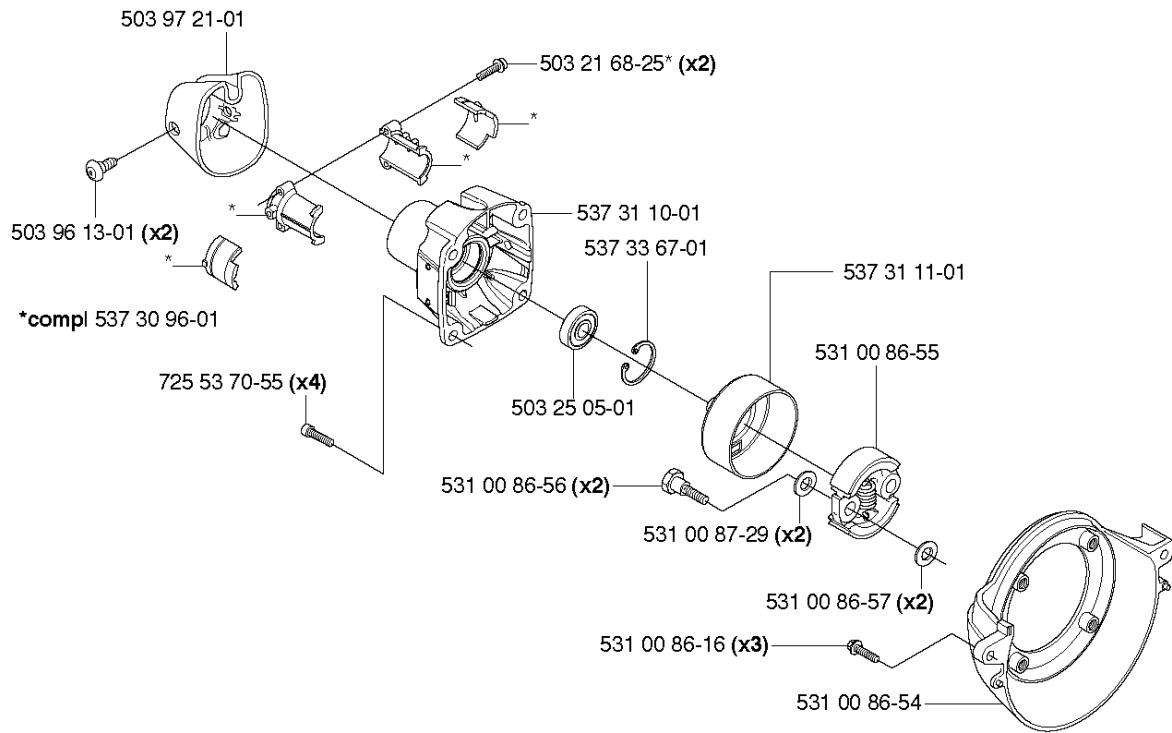

## CARBURETOR &amp; AIR FILTER

524 R

Part No	Description	Remark	QTY KIT
531 00 86-51	SCREW		3
531 00 86-81	CARBURETTOR		1
531 00 86-82	GASKET		1
531 00 86-83	MANIFOLD		1
531 00 86-84	SCREW		2
531 00 86-86	O-RING		1
531 00 86-87	O-RING		1
531 00 86-92	PLATE		1
531 00 86-93	AIR FILTER		1
531 00 86-94	AIR FILTER HOLDER		1
531 00 86-95	NUT		2
537 31 14-01	FILTER COVER		1

## CARBURETOR DETAILS

524 R

Part No	Description	Remark	QTY KIT
531 00 24-43	SCREW		1
531 00 86-59	GASKET		1
531 00 86-60	GASKET		1
531 00 86-61	SPARE PARTS		1
531 00 86-62	SPARE PARTS		1
531 00 86-63	PUMP HOUSING		1
531 00 86-64	HOUSING		1
531 00 86-65	FILTER		1
531 00 86-66	NEEDLE VALVE		1
531 00 86-67	SPRING		1
531 00 86-68	SCREW		1
531 00 86-69	SHAFT		1
531 00 86-70	LEVER		1
531 00 86-71	CIRCLIP		1
531 00 86-72	O-RING		1
531 00 86-73	HUB CAP		1
531 00 86-74	SWIVEL		1
531 00 86-75	SCREW		2
531 00 86-76	SCREW		4
531 00 86-77	SPRING		1
531 00 86-78	WASHER		1
531 00 86-79	SPARE PARTS		1
531 00 86-81	CARBURETTOR		1
531 00 86-86	O-RING		1
531 00 86-88	SPARE PARTS		1
531 00 86-89	SPARE PARTS		1
531 00 86-90	SPARE PARTS		1
531 00 86-91	SPARE PARTS		1
544 19 33-01	CARBURETTOR		1

## CLUTCH

524 R

Part No	Description	Remark	QTY KIT
503 21 68-25	SCREW IHSCFT		2
503 25 05-01	BALL BEARING		1
503 96 13-01	SCREW		2
503 97 21-01	COVER		1
531 00 86-16	SCREW		3
531 00 86-54	FAN HOUSING		1
531 00 86-55	CLUTCH ASSY		1
531 00 86-56	SCREW		2
531 00 86-57	WASHER		2
531 00 87-29	WASHER		2
537 30 96-01	COMPRESSION SLEEVE		1
537 31 10-01	CLUTCH COVER		1
537 31 11-01	CLUTCH DRUM		1
537 33 67-01	CIRCLIP		1
725 53 70-55	SCREW IHSCM		4