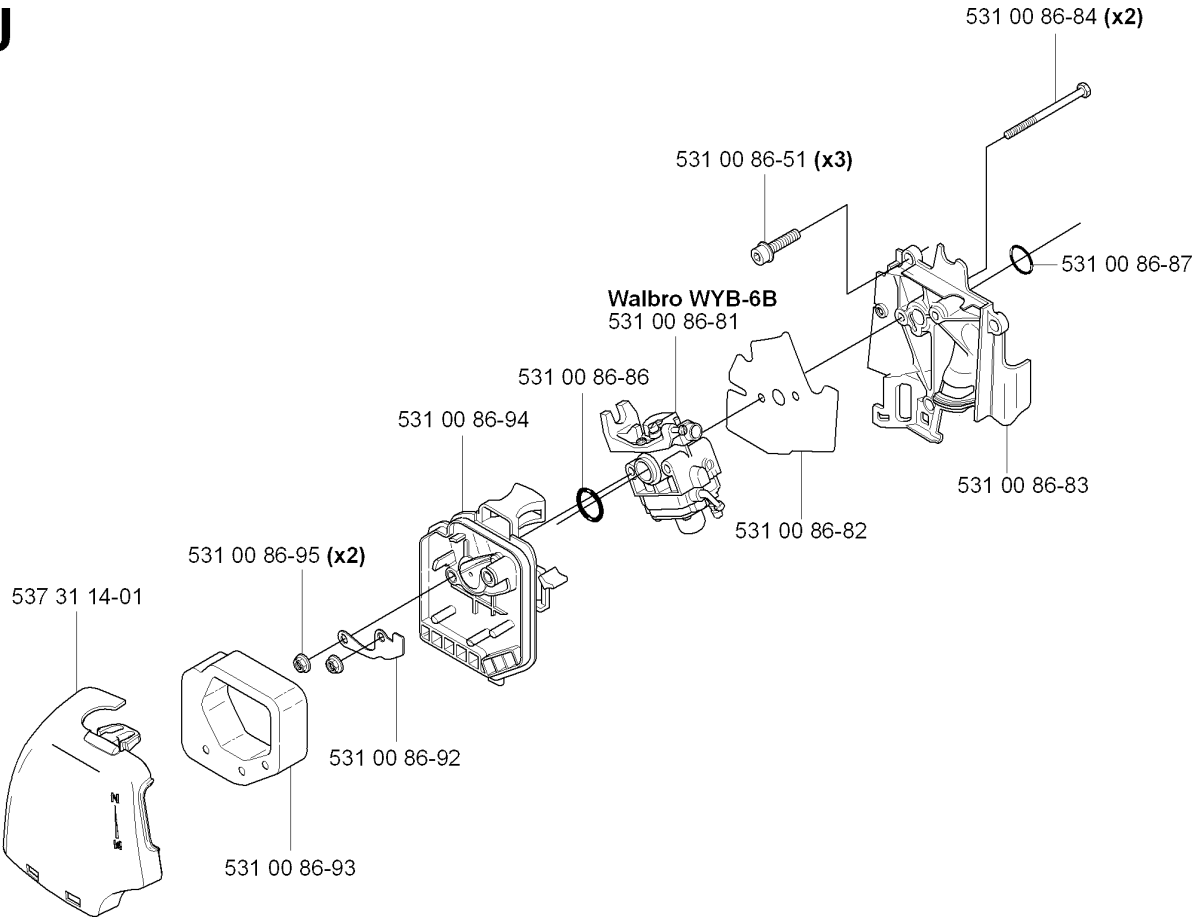

## ACCESSORIES

524 R

Part No	Description	Remark	QTY KIT
501 60 02-03	SCREWDRIVER		1
502 21 58-01	L-NYCKEL		1
502 28 59-01	STOP		1
503 97 64-01	GREASE		1
531 00 92-71	4T OIL		1
537 13 04-02	KNOB		1
537 21 62-01	HARNESS		1
537 21 62-02	HARNESS		1
537 31 29-01	SAW BLADE GUARD		1
537 35 01-01	LOOP		1
537 35 36-01	LOOP		1
537 36 21-01	COMBINATION WRENCH		1
725 23 31-51	SCREW		1

## CARBURETOR &amp; AIR FILTER

524 R

Part No	Description	Remark	QTY KIT
531 00 86-51	SCREW		3
531 00 86-81	CARBURETTOR		1
531 00 86-82	GASKET		1
531 00 86-83	MANIFOLD		1
531 00 86-84	SCREW		2
531 00 86-86	O-RING		1
531 00 86-87	O-RING		1
531 00 86-92	PLATE		1
531 00 86-93	AIR FILTER		1
531 00 86-94	AIR FILTER HOLDER		1
531 00 86-95	NUT		2
537 31 14-01	FILTER COVER		1

## CARBURETOR DETAILS

524 R

Part No	Description	Remark	QTY KIT
531 00 24-43	SCREW		1
531 00 86-59	GASKET		1
531 00 86-60	GASKET		1
531 00 86-61	SPARE PARTS		1
531 00 86-62	SPARE PARTS		1
531 00 86-63	PUMP HOUSING		1
531 00 86-64	HOUSING		1
531 00 86-65	FILTER		1
531 00 86-66	NEEDLE VALVE		1
531 00 86-67	SPRING		1
531 00 86-68	SCREW		1
531 00 86-69	SHAFT		1
531 00 86-70	LEVER		1
531 00 86-71	CIRCLIP		1
531 00 86-72	O-RING		1
531 00 86-73	HUB CAP		1
531 00 86-74	SWIVEL		1
531 00 86-75	SCREW		2
531 00 86-76	SCREW		4
531 00 86-77	SPRING		1
531 00 86-78	WASHER		1
531 00 86-79	SPARE PARTS		1
531 00 86-81	CARBURETTOR		1
531 00 86-86	O-RING		1
531 00 86-88	SPARE PARTS		1
531 00 86-89	SPARE PARTS		1
531 00 86-90	SPARE PARTS		1
531 00 86-91	SPARE PARTS		1
544 19 33-01	CARBURETTOR		1