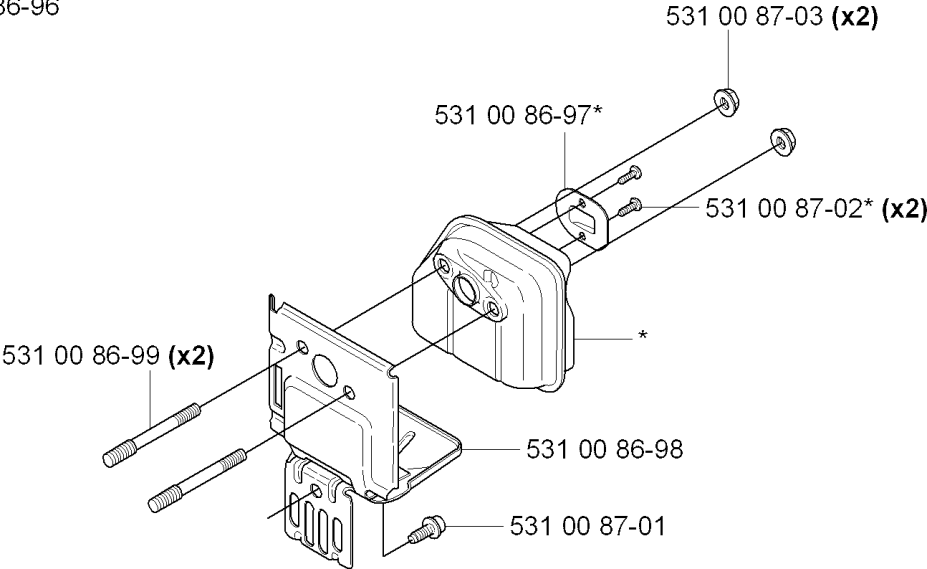

*compl 531 00 86-96