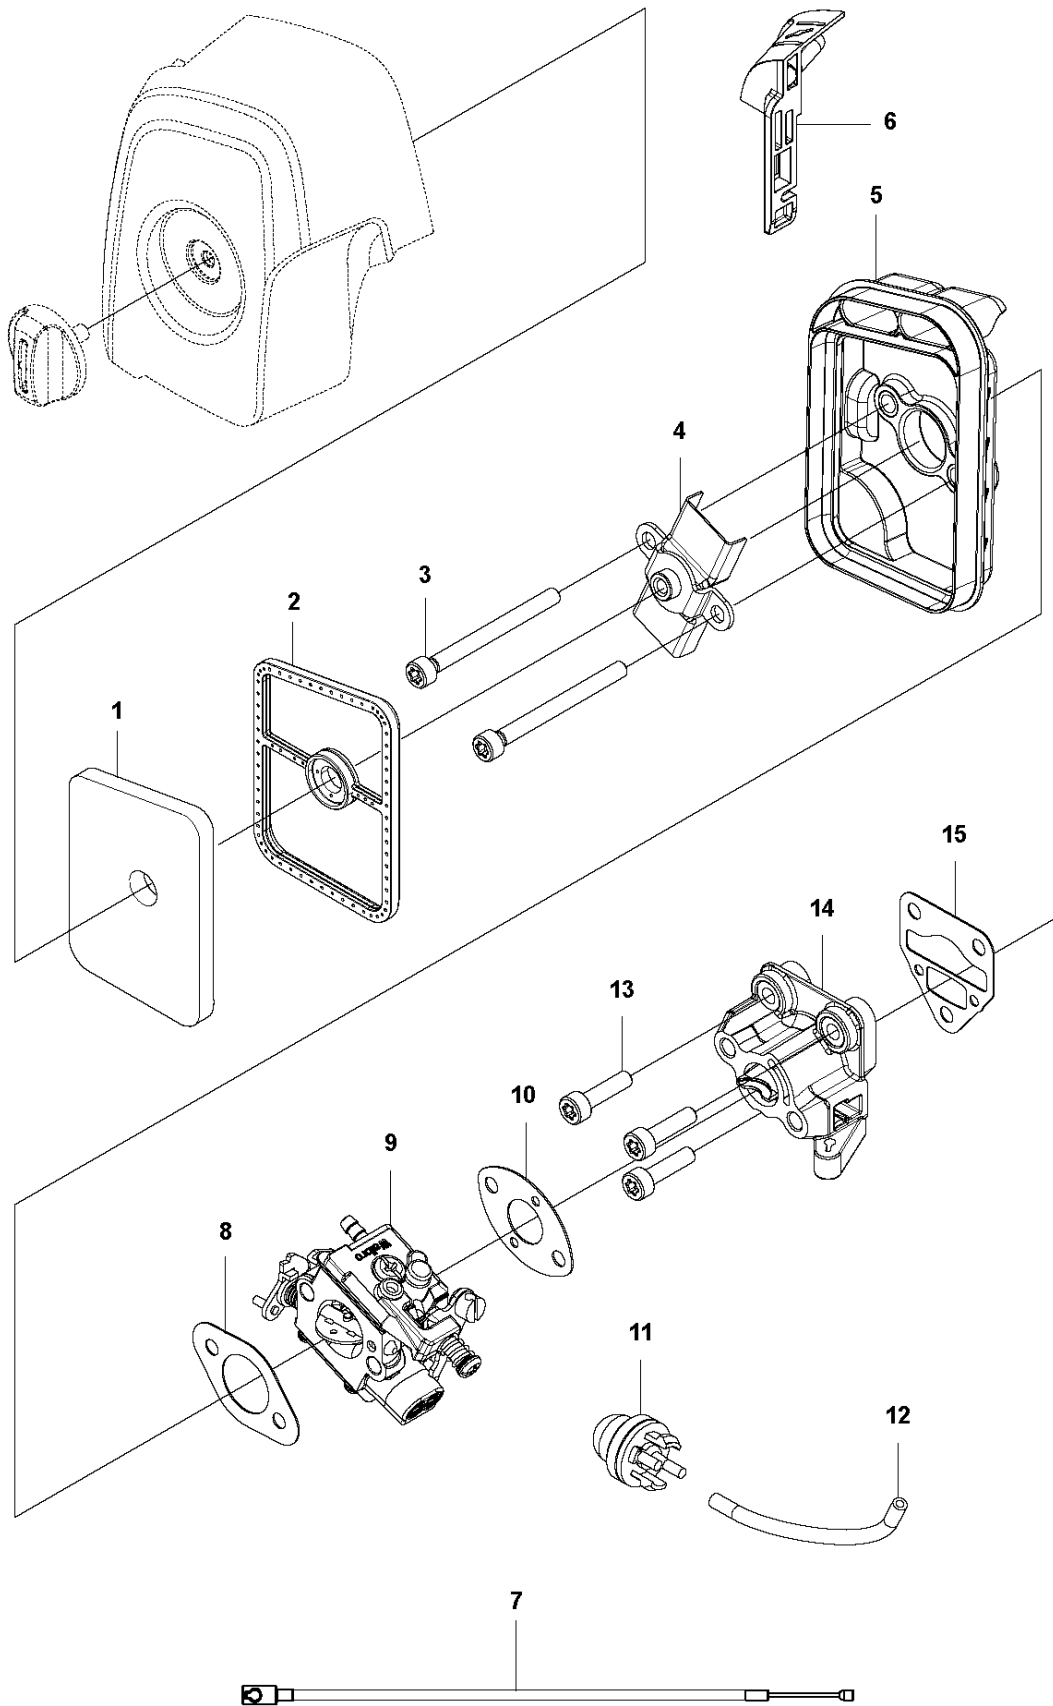

H2 525 LK, RJX, RX, RXT, RK
CARBURETOR & AIRFILTER

CARBURETOR & AIR FILTER

525 RX

Ref	Part No	Description	Remark	QTY KIT
1	577 85 15-01	AIR FILTER	US	1
1	581 04 74-01	AIR FILTER		1
2	576 40 16-01	AIR FILTER	US	1
2	581 45 18-01	AIR FILTER		1
3	580 46 72-01	BOLT		2
4	580 43 79-01	PLATE	US	1
4	585 48 85-01	PLATE		1
5	577 85 13-01	FILTER HOUSING	US	1
5	581 04 70-01	FILTER HOUSING		1
6	577 84 83-01	CHOKE CONTROL		1
7	578 86 43-01	THROTTLE CABLE		1
8	577 88 24-02	GASKET		1
9	584 90 14-01	CARBURETTOR		1
10	576 39 91-02	GASKET		1
11	503 93 66-01	PRIMER HOUSING		1
12	577 05 05-01	PIPE		1
13	504 11 43-01	SCREW		3
14	578 90 83-01	INSULATOR		1
15	576 39 89-01	GASKET		1