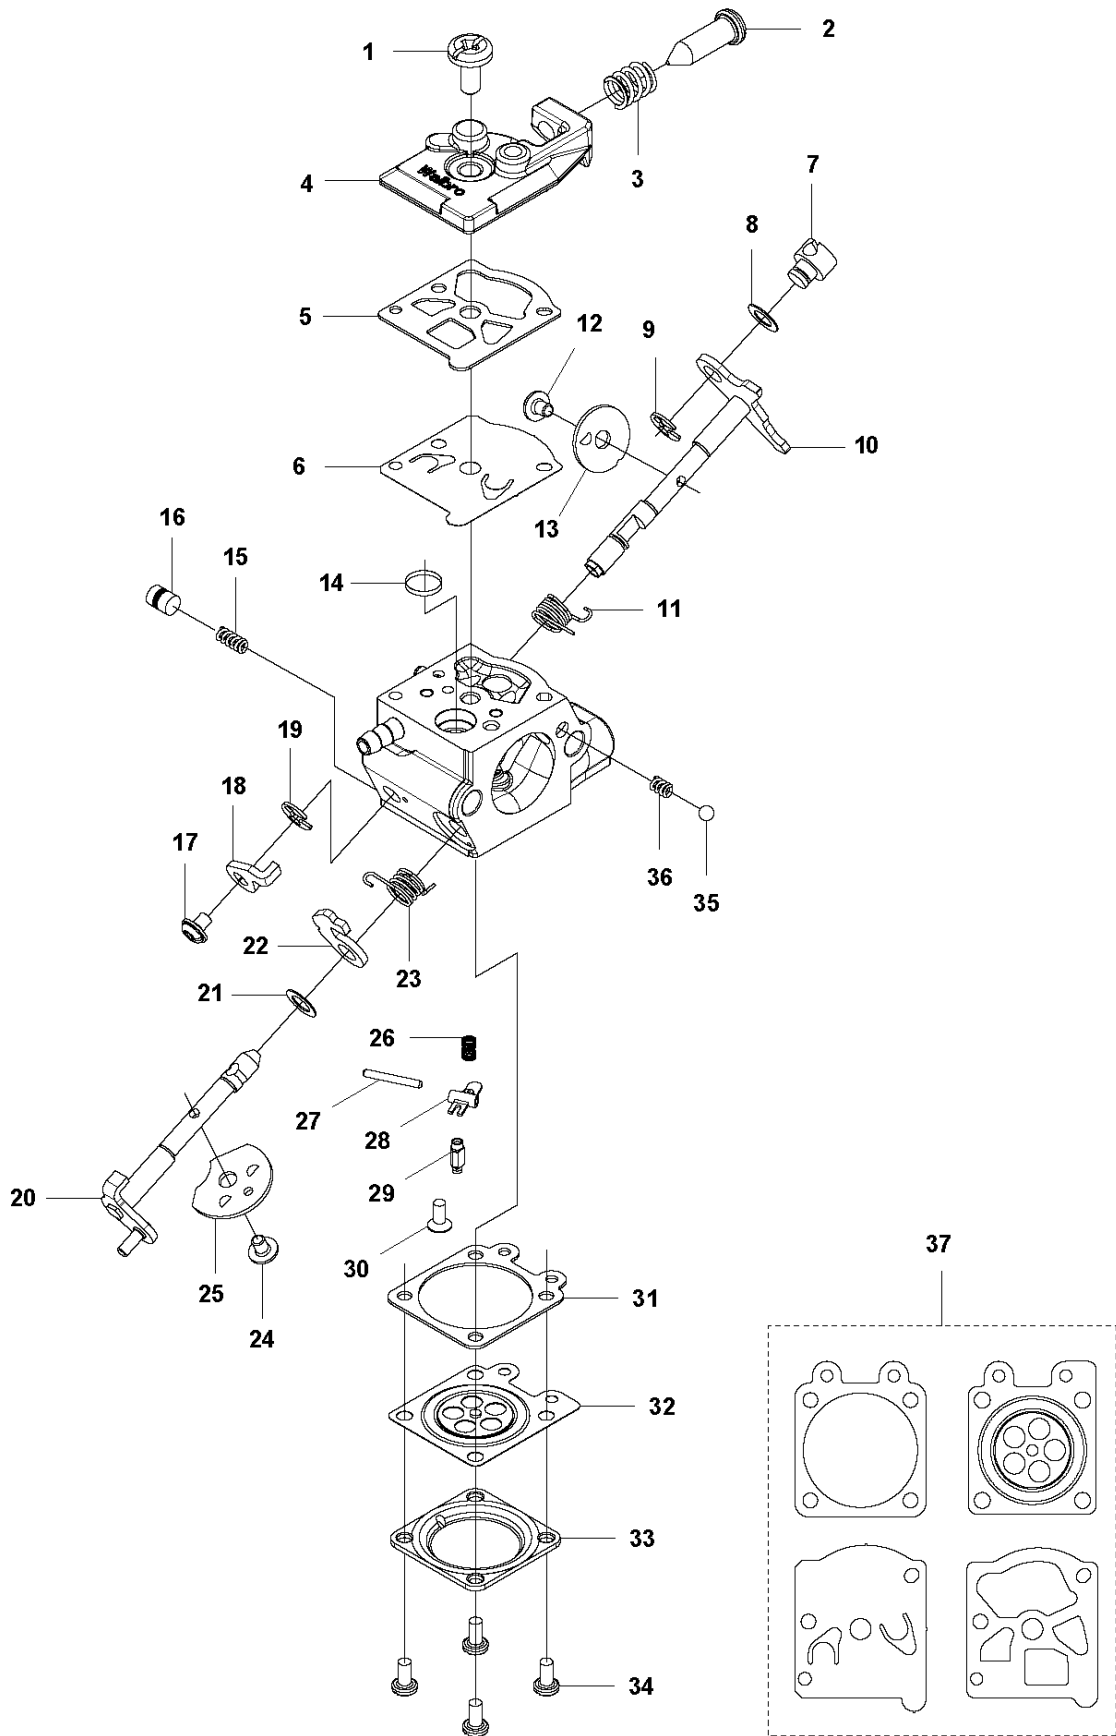

A1 524L, 525L, LS, LK, RJX, RJD, RS, RX, RXT, RK
BEVEL GEAR

BEVEL GEAR

525 RX

Ref	Part No	Description	Remark	QTY	KIT
1	537 19 92-02	BEVEL GEAR ASSY		1	
2	503 85 63-01	NUT		1	1
3	537 28 56-01	SUPPORT FLANGE		1	1
4	537 29 26-01	CUP		1	1
5	537 23 49-01	DRIVER ASSY		1	1
6	735 31 28-10	CIRCLIP		1	1
7	503 25 24-01	BALL BEARING		1	1
8	738 21 98-00	BALL BEARING		1	1
9	503 20 15-01	SCREW IHHM		1	1
10	503 20 14-12	SCREW IHSCFMO		1	1
11	503 20 07-25	SCREW IHSCFM		1	1
12	738 21 99-00	BALL BEARING		1	1
13	738 21 99-02	BALL BEARING		1	1
14	735 31 11-00	CIRCLIP		1	1
15	735 31 25-10	CIRCLIP		1	1
16	544 21 84-20	SCREW ITXSCM		1	18
17	501 98 10-01	SCREW ITXSCM		1	18
18	574 30 69-03	CLAMP		1	
20	503 89 01-01	SUPPORT CUP		1	

Q 524, 525
CARBURETOR

CARBURETOR

525 RX

Ref	Part No	Description	Remark	QTY KIT
1	520 97 63-01	SCREW		1
2	577 81 57-01	SCREW		1
3	513 59 32-01	SPRING		1
4	579 19 06-01	COVER		1
5	520 95 48-01	GASKET		1
6	502 21 36-01	DIAPHRAGM PUMP		1
7	513 40 08-01	SWIVEL		1
8	516 52 42-01	WASHER		1
9	506 73 86-01	RING		1
10	579 19 07-01	SHAFT		1
11	577 81 55-01	SPRING		1
12	520 75 98-01	SCREW		1
13	520 97 86-01	VALVE		1
14	520 95 70-01	SCREEN		1
15	505 05 79-01	SPRING		1
16	521 57 83-01	PISTON		1
17	520 75 98-01	SCREW		1
18	579 19 08-01	LEVER		1
19	505 05 65-01	RING		1
20	579 19 10-01	SHAFT		1
21	516 52 42-01	WASHER		1
22	584 90 13-01	LEVER		1
23	579 19 11-01	SPRING		1
24	520 75 98-01	SCREW		1
25	581 15 49-01	VALVE		1
26	578 89 54-01	SPRING		1
27	520 97 74-01	PIN		1
28	577 80 72-01	LEVER		1
29	521 08 54-01	VALVE.INLET		1
30	577 80 71-01	SCREW		1
31	516 97 21-01	GASKET		1
32	577 80 70-01	DIAPHRAGM		1
33	514 18 92-01	COVER		1
34	520 97 88-01	SCREW ASSY		4
35	514 24 26-01	BALL		1
36	514 24 33-01	SPRING.CHOKE		1
37	580 68 48-01	GASKET KIT	Coomopes by item 5, 6, 31 and 32	1