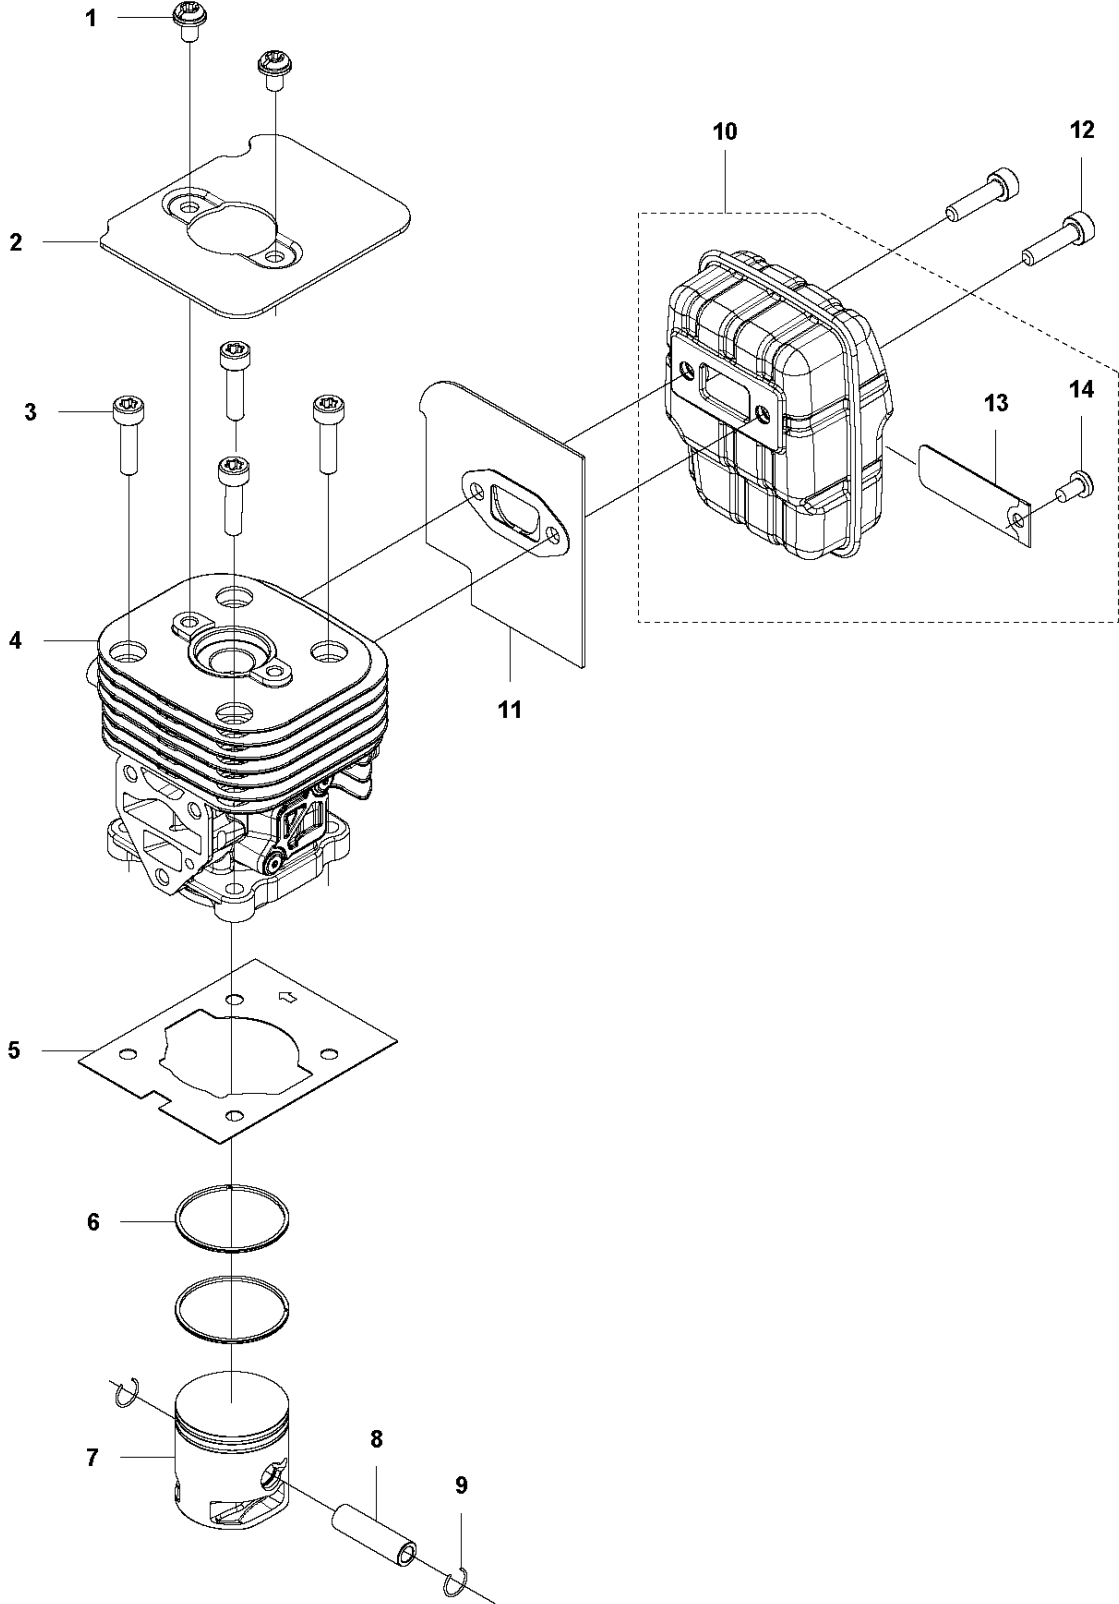

M 524, 525
CYLINDER PISTON & MUFFLER

CYLINDER, PISTON & MUFFLER

525 RX

Ref	Part No	Description	Remark	QTY	KIT
1	544 25 68-01	SCREW		2	
2	578 78 53-01	PLATE		1	
3	504 11 43-01	SCREW		4	
4	577 97 90-01	CYLINDER		1	
5	576 39 87-02	GASKET		1	
6	506 61 81-01	RING		2	
7	577 91 74-01	PISTON		1	
8	505 04 07-01	PIN		1	
9	505 04 52-01	RING		2	
10	580 52 36-01	MUFFLER ASSY	US	1	
10	585 24 86-01	MUFFLER		1	
10	585 03 29-01	MUFFLER ASSY	Australia / New Zealand	1	
11	578 40 81-01	GASKET		1	
12	504 11 43-01	SCREW		2	
13	580 51 44-01	SPARK ARRESTER		1	10
14	729 57 74-05	SCREW CRPANT		1	10