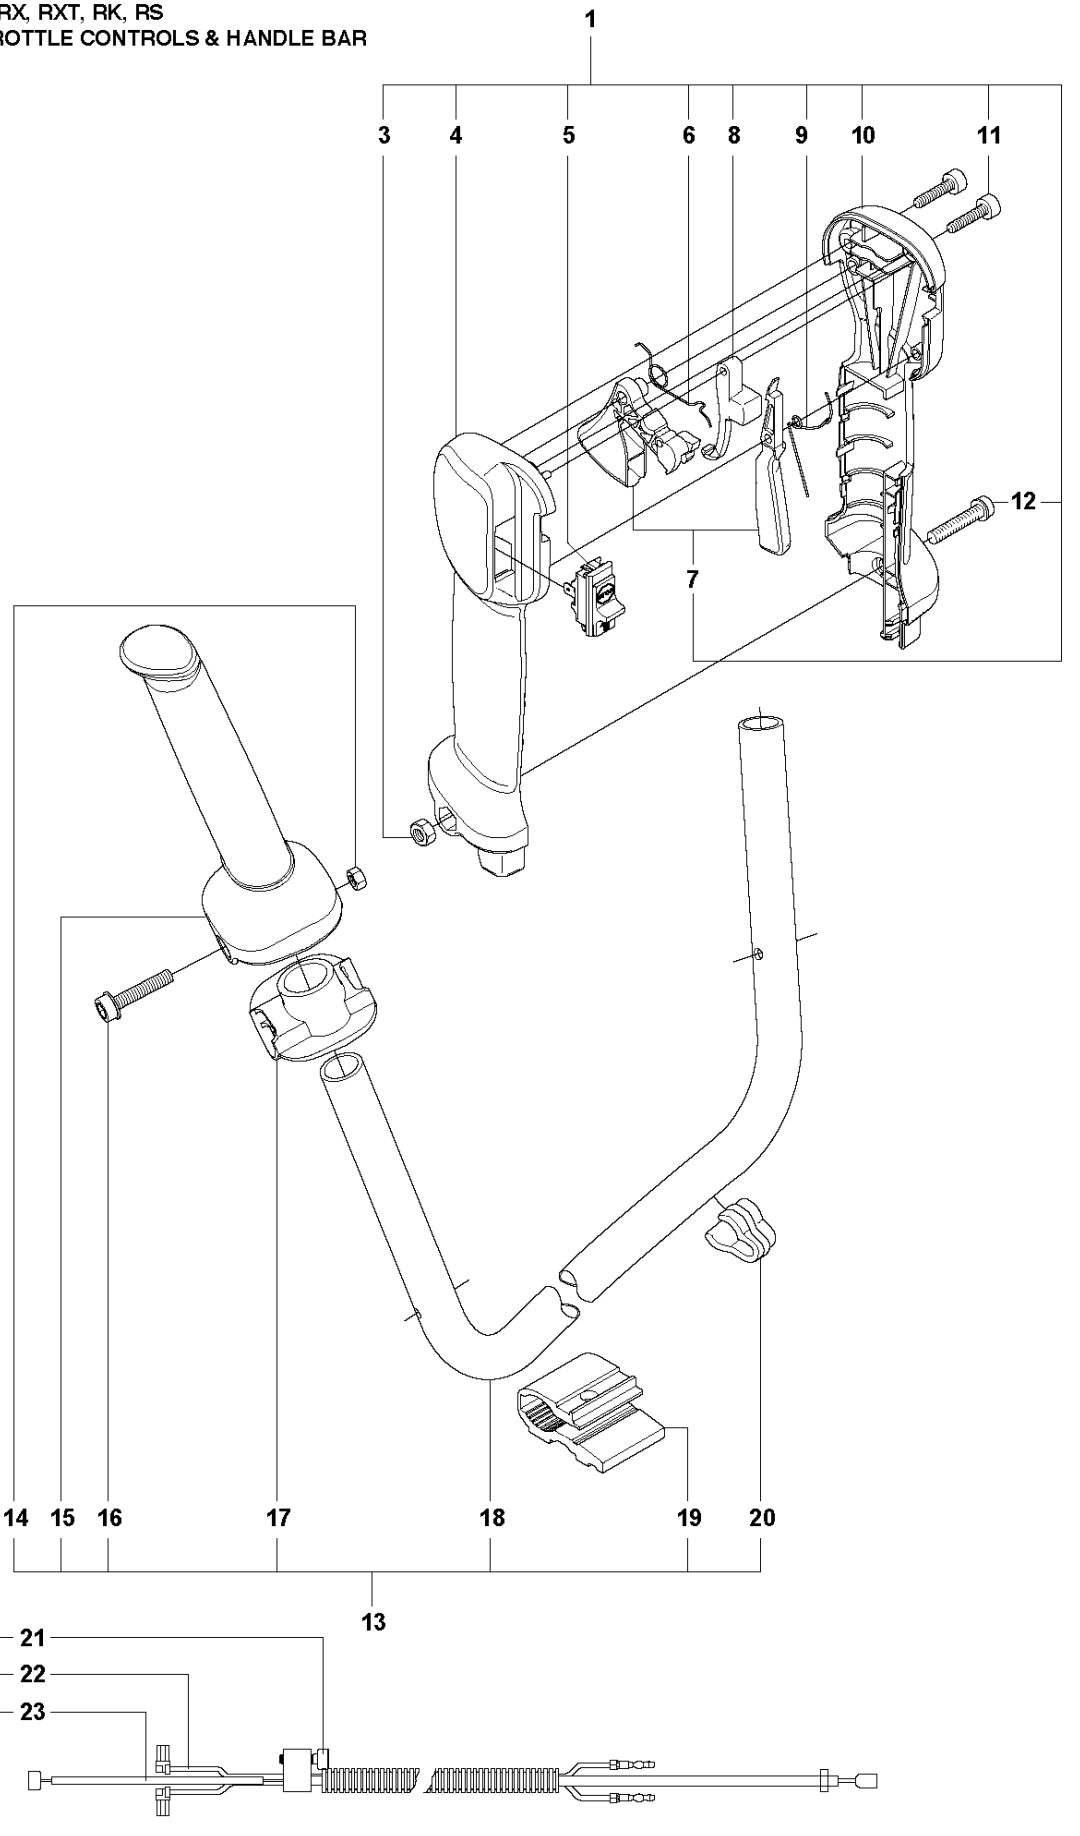

J2 525 LK, RJX, RXT, RX, RK
STARTER

STARTER

525 RX

Ref	Part No	Description	Remark	QTY	KIT
1	581 14 65-01	STARTER PULLEY		1	
2	521 60 04-01	E-RING		2	1
3	521 60 03-01	SPRING		2	1
4	521 60 02-01	RATCHET		2	1
5	577 84 92-01	STARTER ASSY		1	
5	578 99 25-01	STARTER	US	1	
6	521 60 00-01	SCREW		1	5
7	576 40 12-01	PULLEY	Not needed for US model	1	5
8	577 13 41-01	SPRING	Not needed for US model	1	5
9	577 84 87-01	ROPE		1	5
9	579 06 46-01	ROPE	US	1	
10	577 84 88-01	REEL		1	5
10	579 06 48-01	STARTER PULLEY	US	1	
11	504 11 50-01	SPRING.SPIRAL		1	5
12	575 48 95-01	STARTER HANDLE		1	5
13	577 81 54-01	BOLT		3	
14	579 36 96-01	DECAL		1	

E 525RX, RXT, RK, RS
THROTTLE CONTROLS & HANDLE BAR

THROTTLE CONTROLS

525 RX

Ref	Part No	Description	Remark	QTY	KIT
1	537 42 45-13	HANDLE SYSTEM		1	
2	578 24 81-02	WIRING	RX, RS	1	
3	503 22 10-13	HEXAGON NUT		1	1
4	537 16 02-03	HANDLE HALF	RX	1	1
5	537 41 90-01	SWITCH		1	1
6	537 17 42-01	SPRING THROTTLE TRIG		1	1
7	506 49 77-01	THROTTLE CONTROL		1	1
8	537 16 07-03	STARTER THROTTLE LOC		1	1
9	537 17 43-01	SPRING		1	1
10	537 16 03-01	HANDLE HALF	RX	1	1
11	574 44 40-01	SCREW ITXSCT		2	1
12	525 75 51-09	SCREW ITXSCFM	M5X35	1	1
13	578 24 82-02	HANDLEBAR	RX	1	
14	731 23 14-01	HEXAGON NUT		1	13
15	537 17 28-01	HANDLE	RXT, RK, RS	1	13
16	525 75 52-04	SCREW ITXSCFM		1	13
17	537 17 29-01	COVER		1	13
18	537 36 00-01	HANDLEBAR	RXT, RK, RX	1	13
19	544 02 09-01	CLIP	RXT, RK, RX	1	13
19	503 75 00-01	HANDLEBAR BRACKET	RS	1	13
20	502 21 12-01	STAPLE	RX	1	13
21	503 21 66-18	SCREW IHSCCT		1	2
22	580 62 24-02	SHORT CIRCUIT CABLE	RX, RS	1	2
23	580 47 09-01	THROTTLE CABLE		1	2