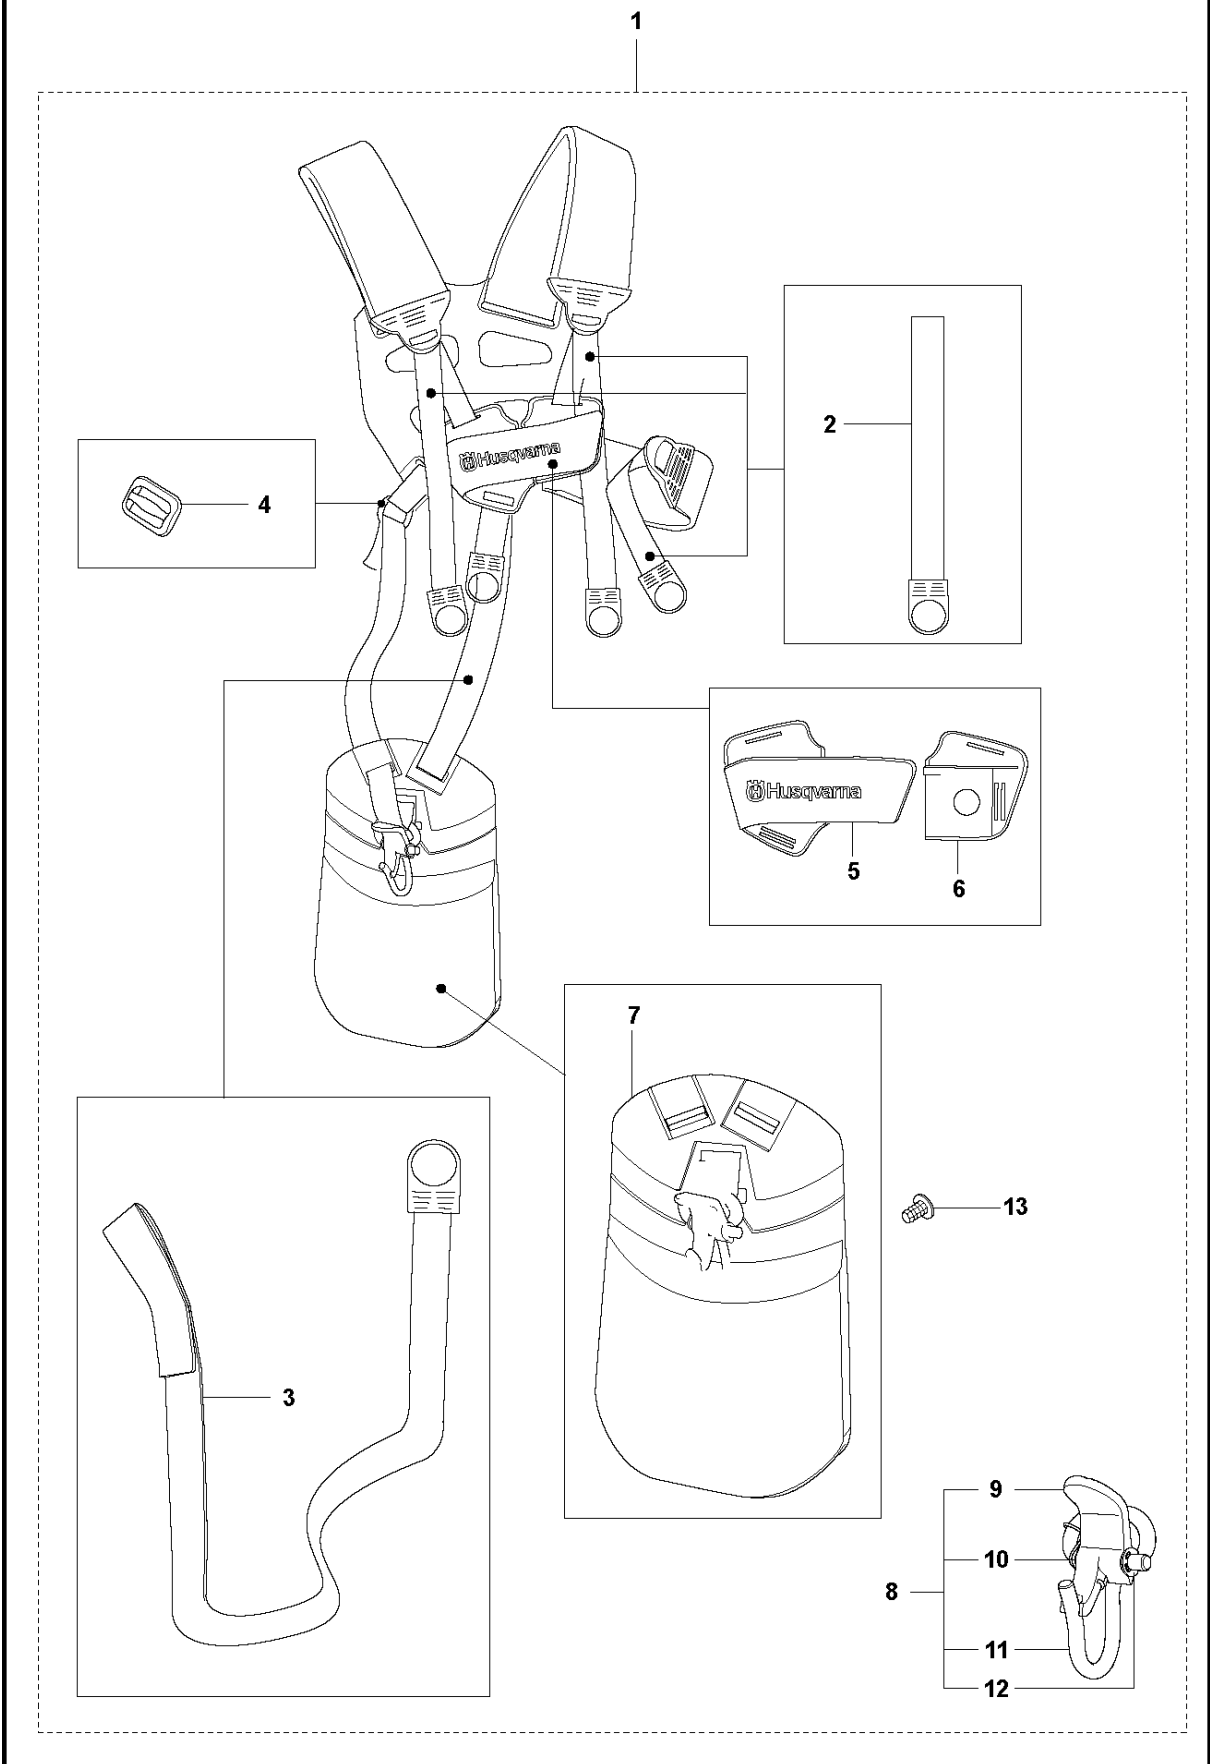

S Duo Balance
HARNESS

HARNESS

525 RX

Ref	Part No	Description	Remark	QTY	KIT
1	537 27 57-01	HARNESS		1	
1	537 27 57-03	HARNESS	US	1	1
2	503 99 61-01	HARNESS		3	1
3	503 99 61-03	BAND		1	1
4	537 11 35-01	RETAINER		1	1
5	537 28 84-01	FRONT PIECE		1	1
6	537 28 83-01	FRONT PIECE		1	1
7	537 27 59-01	HIP PAD		1	1
8	502 02 28-01	HARNESS		1	1
9	502 02 30-02	HARNESS		1	1,8
10	586 34 10-01	SPRING		1	1,8
11	502 02 29-02	HARNESS		1	1,8
12	735 31 09-20	HARNESS		1	1,8
13	537 17 54-01	HARNESS		3	1

L 524, 525
IGNITION & CLUTCH

IGNITION SYSTEM & CLUTCH

525 RX

Ref	Part No	Description	Remark	QTY KIT	
1	588 14 15-01	IGNITION COIL		1	
2	584 82 66-01	IGNITION CABLE		1	1
3	579 59 07-01	TUBE		1	1
4	586 10 72-01	SPARK PLUG CAP		1	1
5	580 63 48-01	SPRING		1	1
6	584 96 81-01	SPARK PLUG	BPMR-8Y : NGK	1	
7	521 51 58-01	BOLT		2	
8	588 17 14-01	SPACER		2	
9	577 85 17-01	SHORT CIRCUIT CABLE		1	
10	516 12 41-01	RING		1	
11	581 14 20-01	CLUTCH DRUM		1	
12	513 18 96-01	SCREW		2	
13	521 75 82-01	WASHER		2	
14	585 83 47-01	CLUTCH ASSY		1	
15	576 40 07-01	CLUTCH SPRING		1	14
16	504 11 80-01	NUT		1	
17	578 96 78-01	FLYWHEEL		1	
18	505 05 44-01	WASHER		2	