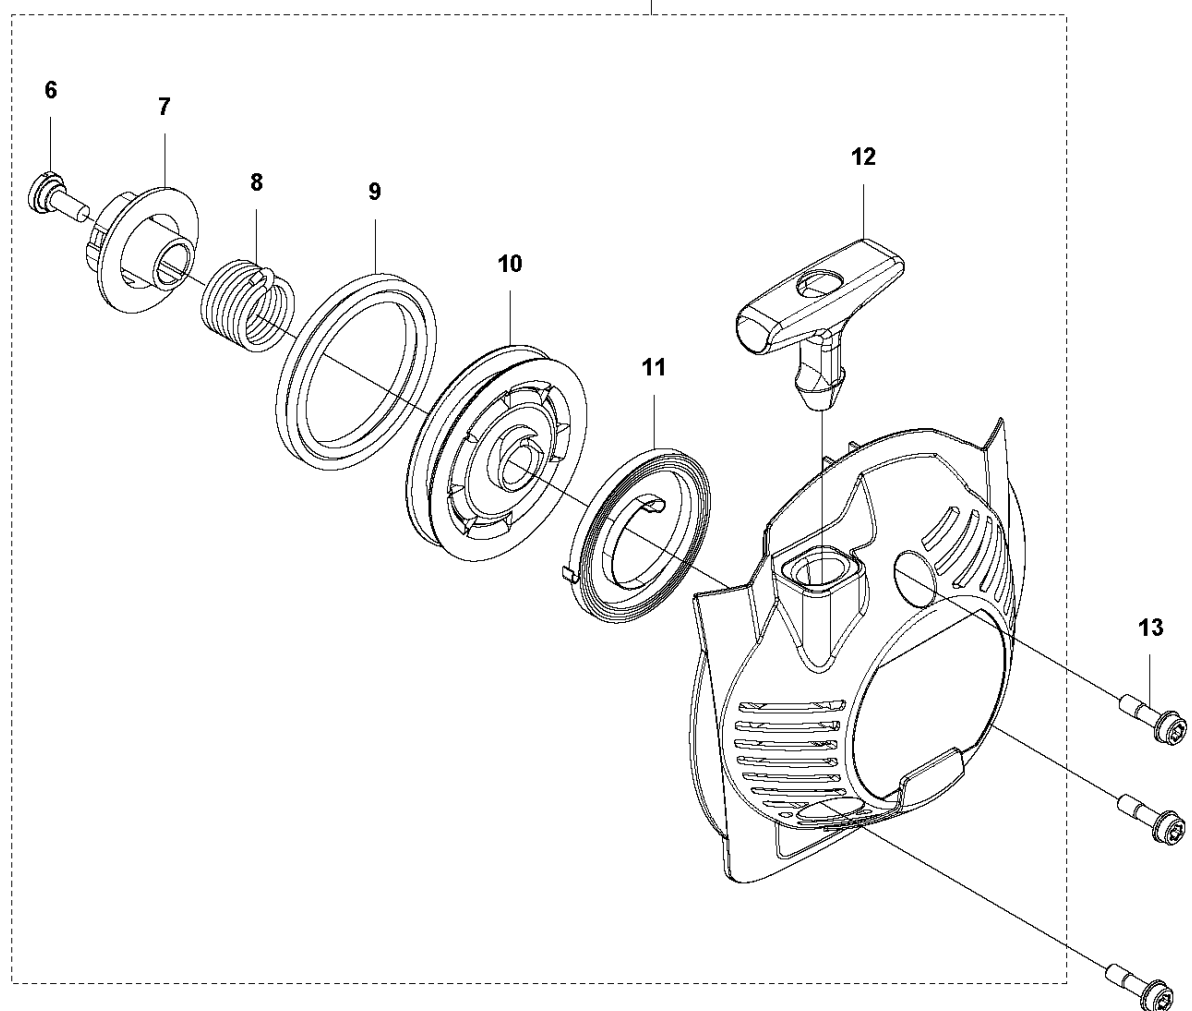

J2 525 LK, RJX, RXT, RX, RK
STARTER

STARTER

525 RX

Ref	Part No	Description	Remark	QTY	KIT
1	581 14 65-01	STARTER PULLEY		1	
2	521 60 04-01	E-RING		2	1
3	521 60 03-01	SPRING		2	1
4	521 60 02-01	RATCHET		2	1
5	577 84 92-01	STARTER ASSY		1	
5	578 99 25-01	STARTER	US	1	
6	521 60 00-01	SCREW		1	5
7	576 40 12-01	PULLEY	Not needed for US model	1	5
8	577 13 41-01	SPRING	Not needed for US model	1	5
9	577 84 87-01	ROPE		1	5
9	579 06 46-01	ROPE	US	1	
10	577 84 88-01	REEL		1	5
10	579 06 48-01	STARTER PULLEY	US	1	
11	504 11 50-01	SPRING.SPIRAL		1	5
12	575 48 95-01	STARTER HANDLE		1	5
13	577 81 54-01	BOLT		3	
14	579 36 96-01	DECAL		1