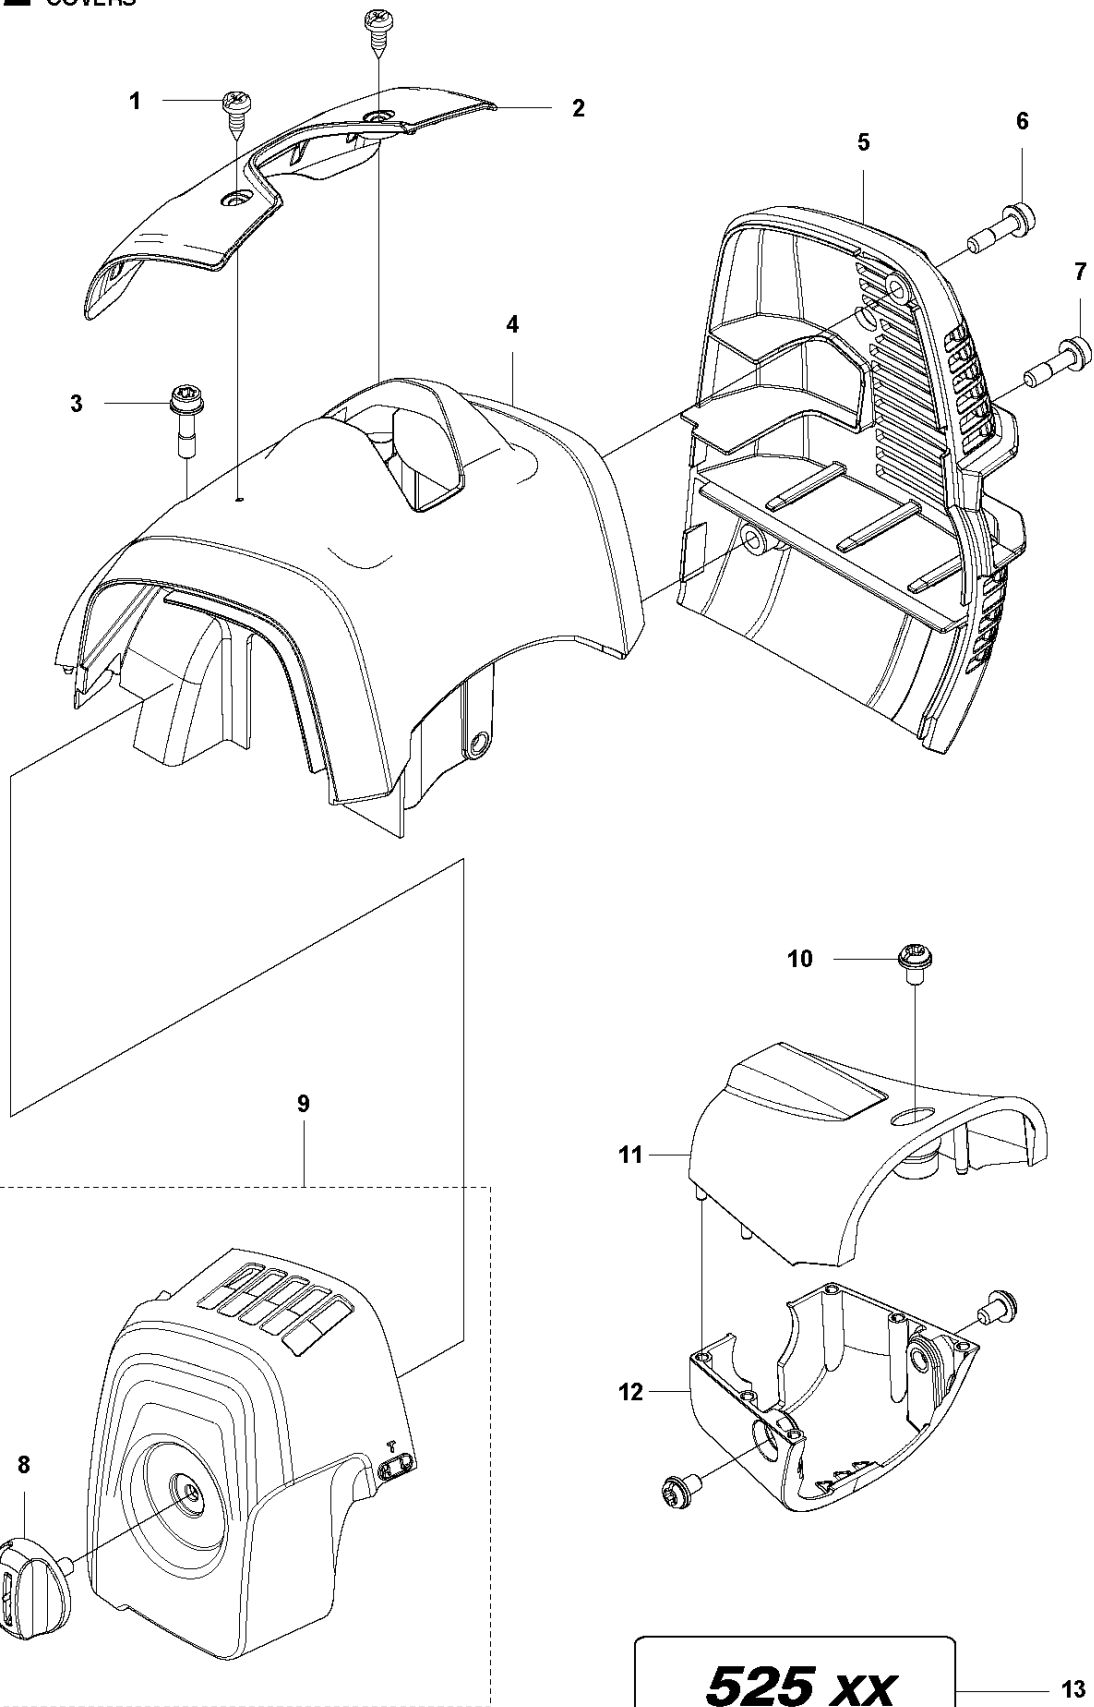

G2 525 LK, RJX, RX, RXT, RK
COVERS

COVER

525 RX

Ref	Part No	Description	Remark	QTY KIT
1	503 21 35-12	SCREW CCRPANT		2
2	576 40 45-01	ARM PROTECTION		1
3	577 81 54-01	BOLT		1
4	588 49 66-01	CYLINDER COVER		1
5	576 40 47-01	MUFFLER GUARD		1
6	577 81 54-01	BOLT		1
7	577 81 54-01	BOLT		1
8	576 99 24-02	KNOB		1 9
9	578 40 88-01	FILTER COVER	US	1
9	581 04 73-01	FILTER COVER ASSY		1
10	544 25 68-01	SCREW		3
11	577 85 11-01	COVER		1
12	577 85 10-01	COVER		1
13	579 44 58-07	DECAL	525RX	1