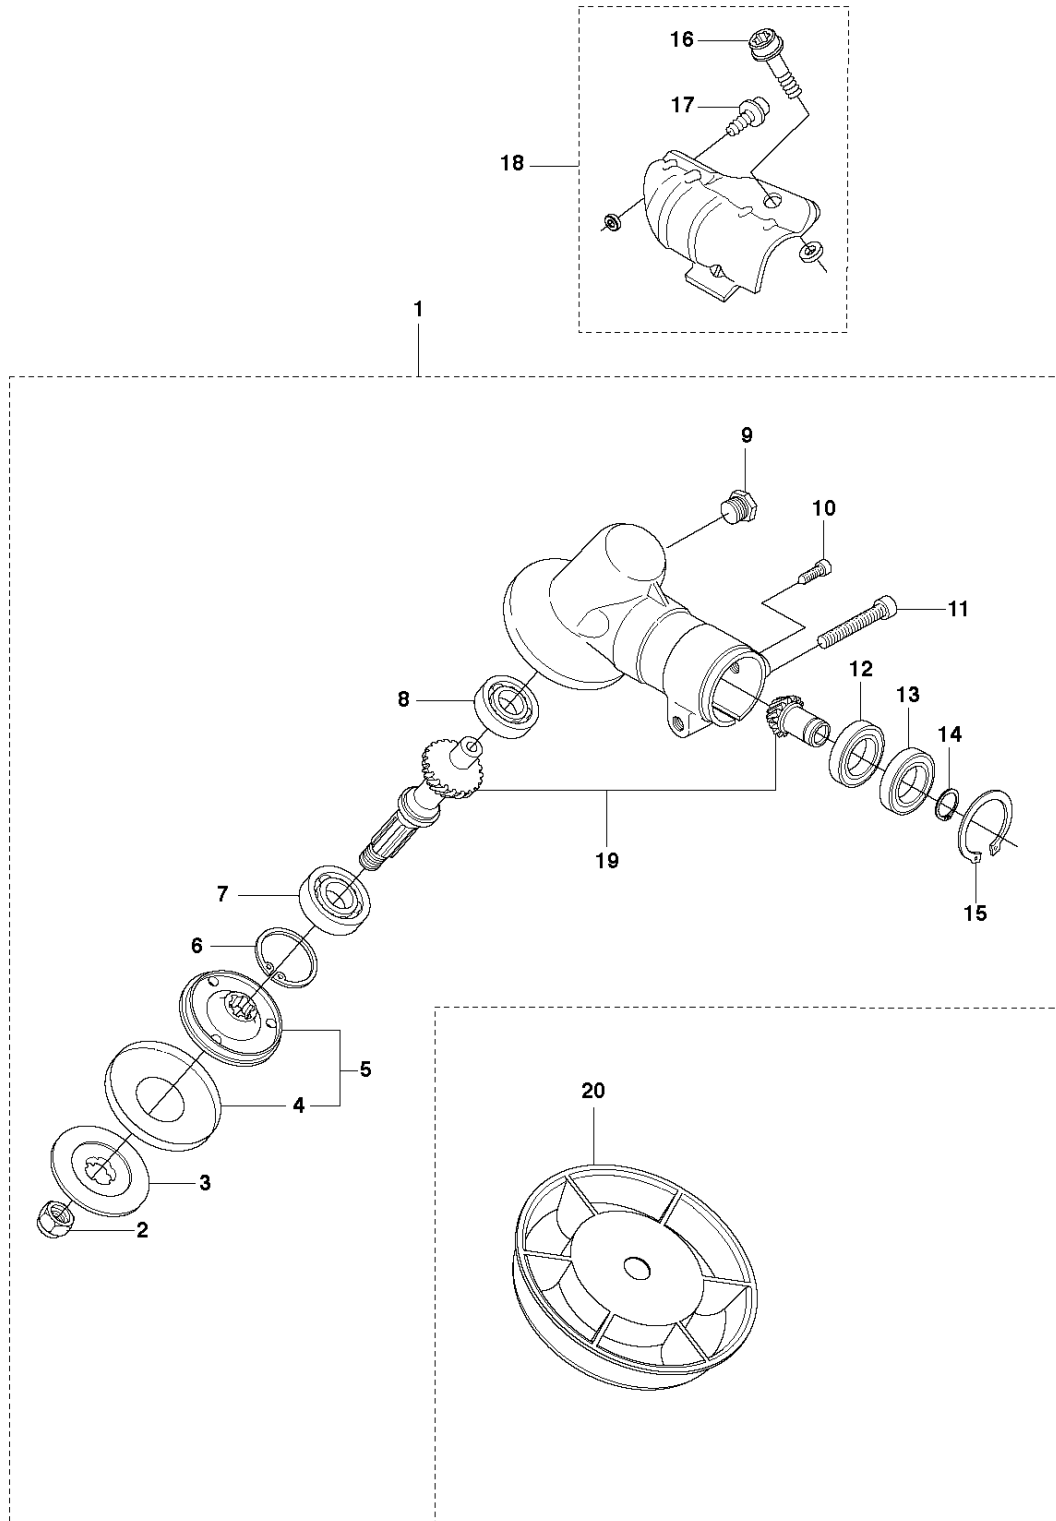

A1 524L, 525L, LS, LK, RJX, RJD, RS, RX, RXT, RK
BEVEL GEAR

BEVEL GEAR

525 RX

Ref	Part No	Description	Remark	QTY	KIT
1	537 19 92-02	BEVEL GEAR ASSY		1	
2	503 85 63-01	NUT		1	1
3	537 28 56-01	SUPPORT FLANGE		1	1
4	537 29 26-01	CUP		1	1
5	537 23 49-01	DRIVER ASSY		1	1
6	735 31 28-10	CIRCLIP		1	1
7	503 25 24-01	BALL BEARING		1	1
8	738 21 98-00	BALL BEARING		1	1
9	503 20 15-01	SCREW IHHM		1	1
10	503 20 14-12	SCREW IHSCFMO		1	1
11	503 20 07-25	SCREW IHSCFM		1	1
12	738 21 99-00	BALL BEARING		1	1
13	738 21 99-02	BALL BEARING		1	1
14	735 31 11-00	CIRCLIP		1	1
15	735 31 25-10	CIRCLIP		1	1
16	544 21 84-20	SCREW ITXSCM		1	18
17	501 98 10-01	SCREW ITXSCM		1	18
18	574 30 69-03	CLAMP		1	
20	503 89 01-01	SUPPORT CUP		1