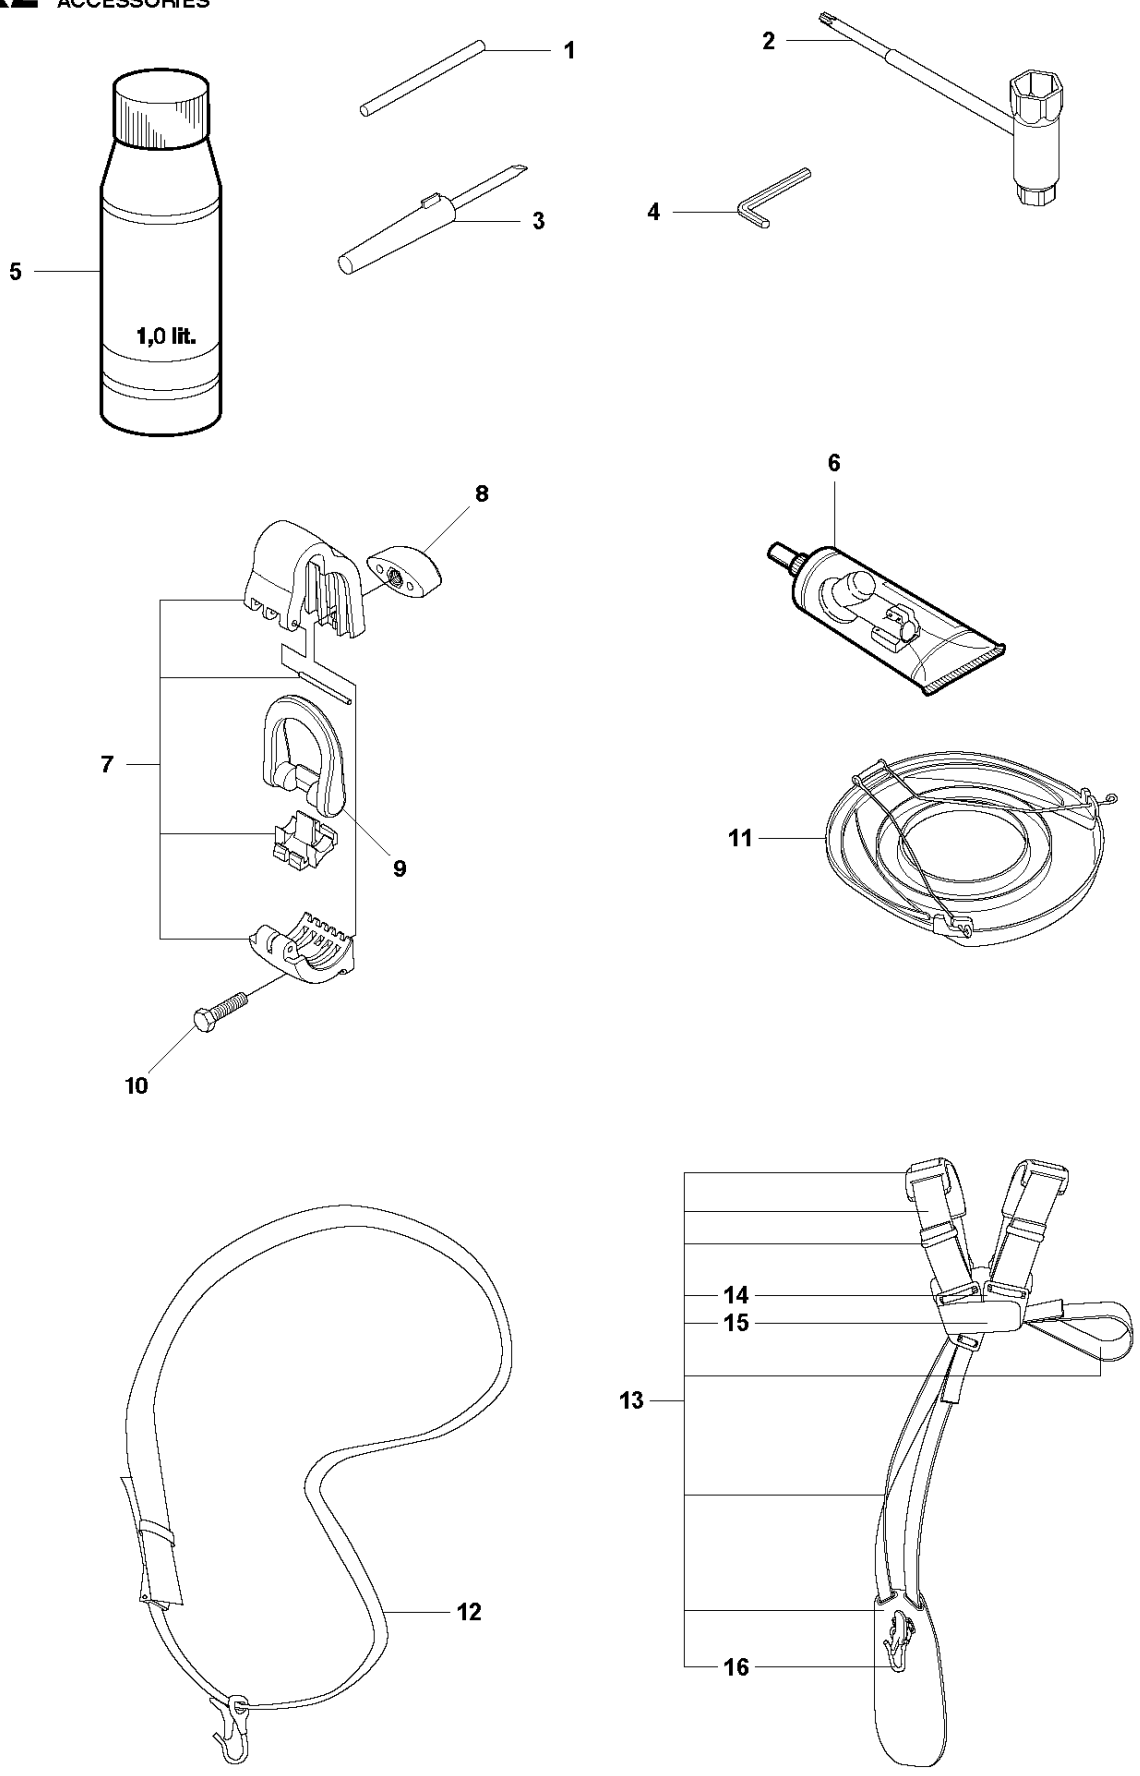

SPARE PARTS LIST

BRUSHCUTTERS/CLEARING SAWS

525 RX

R2 524L, 525L, LS, LST, LK, RJX, RJD, RS, RX, RXT, RK
ACCESSORIES

ACCESSORIES

525 RX

Ref	Part No	Description	Remark	QTY	KIT
1	502 28 59-01	STOP		1	
2	575 73 82-02	COMBINATION WRENCH		1	
3	501 60 02-03	SCREWDRIVER		1	
4	502 21 58-01	L-NYCKEL		1	
5	531 00 92-48	FILTER OIL		1	
6	503 97 64-01	GREASE		1	
7	537 35 36-01	LOOP		1	
8	537 13 04-02	KNOB		1	7
9	537 35 01-01	LOOP		1	7
10	725 23 31-51	SCREW		1	7
11	537 31 29-01	TRANSPORT GUARD	200 - 275mm	1	
12	537 21 62-01	HARNESS		1	
12	537 21 62-02	HARNESS	USA	1	
13	537 21 63-01	HARNESS		1	
13	537 21 63-02	HARNESS	USA	1	
14	503 73 40-01	FRONT PIECE		1	13
15	503 73 41-02	FRONT PIECE		1	13
16	502 02 28-02	WELT HOOK		1	13

Q 524, 525
CARBURETOR

CARBURETOR

525 RX

Ref	Part No	Description	Remark	QTY KIT
1	520 97 63-01	SCREW		1
2	577 81 57-01	SCREW		1
3	513 59 32-01	SPRING		1
4	579 19 06-01	COVER		1
5	520 95 48-01	GASKET		1
6	502 21 36-01	DIAPHRAGM PUMP		1
7	513 40 08-01	SWIVEL		1
8	516 52 42-01	WASHER		1
9	506 73 86-01	RING		1
10	579 19 07-01	SHAFT		1
11	577 81 55-01	SPRING		1
12	520 75 98-01	SCREW		1
13	520 97 86-01	VALVE		1
14	520 95 70-01	SCREEN		1
15	505 05 79-01	SPRING		1
16	521 57 83-01	PISTON		1
17	520 75 98-01	SCREW		1
18	579 19 08-01	LEVER		1
19	505 05 65-01	RING		1
20	579 19 10-01	SHAFT		1
21	516 52 42-01	WASHER		1
22	584 90 13-01	LEVER		1
23	579 19 11-01	SPRING		1
24	520 75 98-01	SCREW		1
25	581 15 49-01	VALVE		1
26	578 89 54-01	SPRING		1
27	520 97 74-01	PIN		1
28	577 80 72-01	LEVER		1
29	521 08 54-01	VALVE.INLET		1
30	577 80 71-01	SCREW		1
31	516 97 21-01	GASKET		1
32	577 80 70-01	DIAPHRAGM		1
33	514 18 92-01	COVER		1
34	520 97 88-01	SCREW ASSY		4
35	514 24 26-01	BALL		1
36	514 24 33-01	SPRING.CHOKE		1
37	580 68 48-01	GASKET KIT	Coomopes by item 5, 6, 31 and 32	1