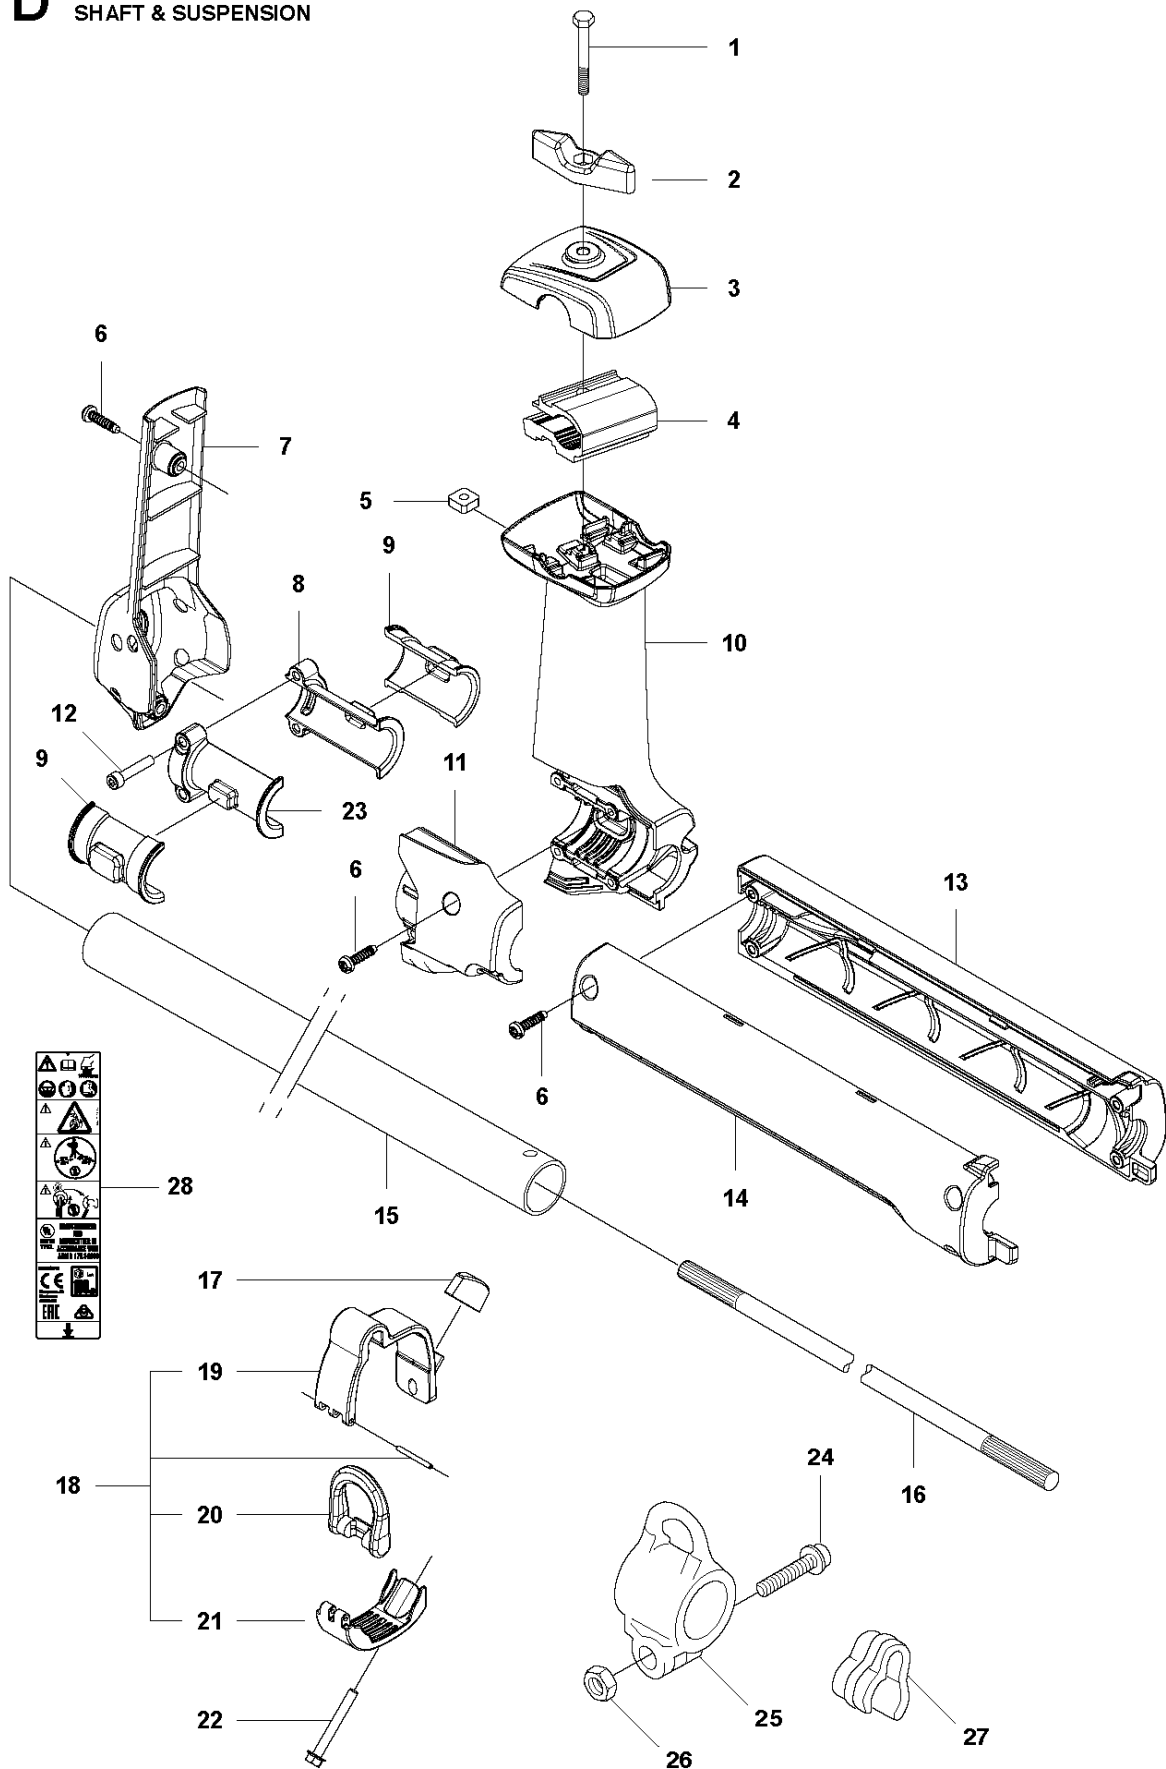

D 525 RXT, RK, RX
SHAFT & SUSPENSION

SHAFT & HANDLE

525 RX

Ref	Part No	Description	Remark	QTY	KIT
1	725 23 82-85	SCREW EHHM	M6x60	1	
2	502 20 38-01	KNOB		1	
3	577 55 82-01	CAP		1	
4	544 02 09-01	CLIP		1	
5	502 19 71-01	SQUARE NUT		1	10
6	525 76 46-04	SCREW ITXSCT		10	
7	577 55 81-01	COVER		1	
8	578 13 90-01	BRACKET		1	
9	578 13 92-01	ABSORBER	RXT, RK	2	
9	585 17 76-01	SPACER	RX	2	
10	578 24 77-01	HANDLEBAR BRACKET		1	
11	577 55 80-01	COVER		1	
12	525 82 50-01	SCREW ITXSCM		2	
13	577 55 75-01	WEAR PROTECTION		1	
14	577 55 76-01	WEAR PROTECTION		1	
15	584 97 79-01	TUBE	RXT, RX	1	
16	581 81 51-01	DRIVE SHAFT	RXT, RX	1	
17	537 13 04-02	KNOB	RXT, RK	1	
18	578 24 78-01	LOOP	RXT, RK	1	
19	577 55 77-01	CLAMP	RXT, RK	1	18
20	537 35 01-01	LOOP	RXT, RK	1	18
21	577 55 78-01	CLAMP	RXT, RK	1	18
22	725 23 39-51	SCREW EHHM	RXT, RK	1	
23	578 13 91-01	BRACKET		1	
24	525 75 51-01	SCREW ITXSFCM	RX	1	
25	503 94 10-01	HOOK	RX	1	
26	731 23 14-01	HEXAGON NUT	RX	1	
27	502 21 12-01	STAPLE	RX	1	
28	587 11 19-07	LABEL		1