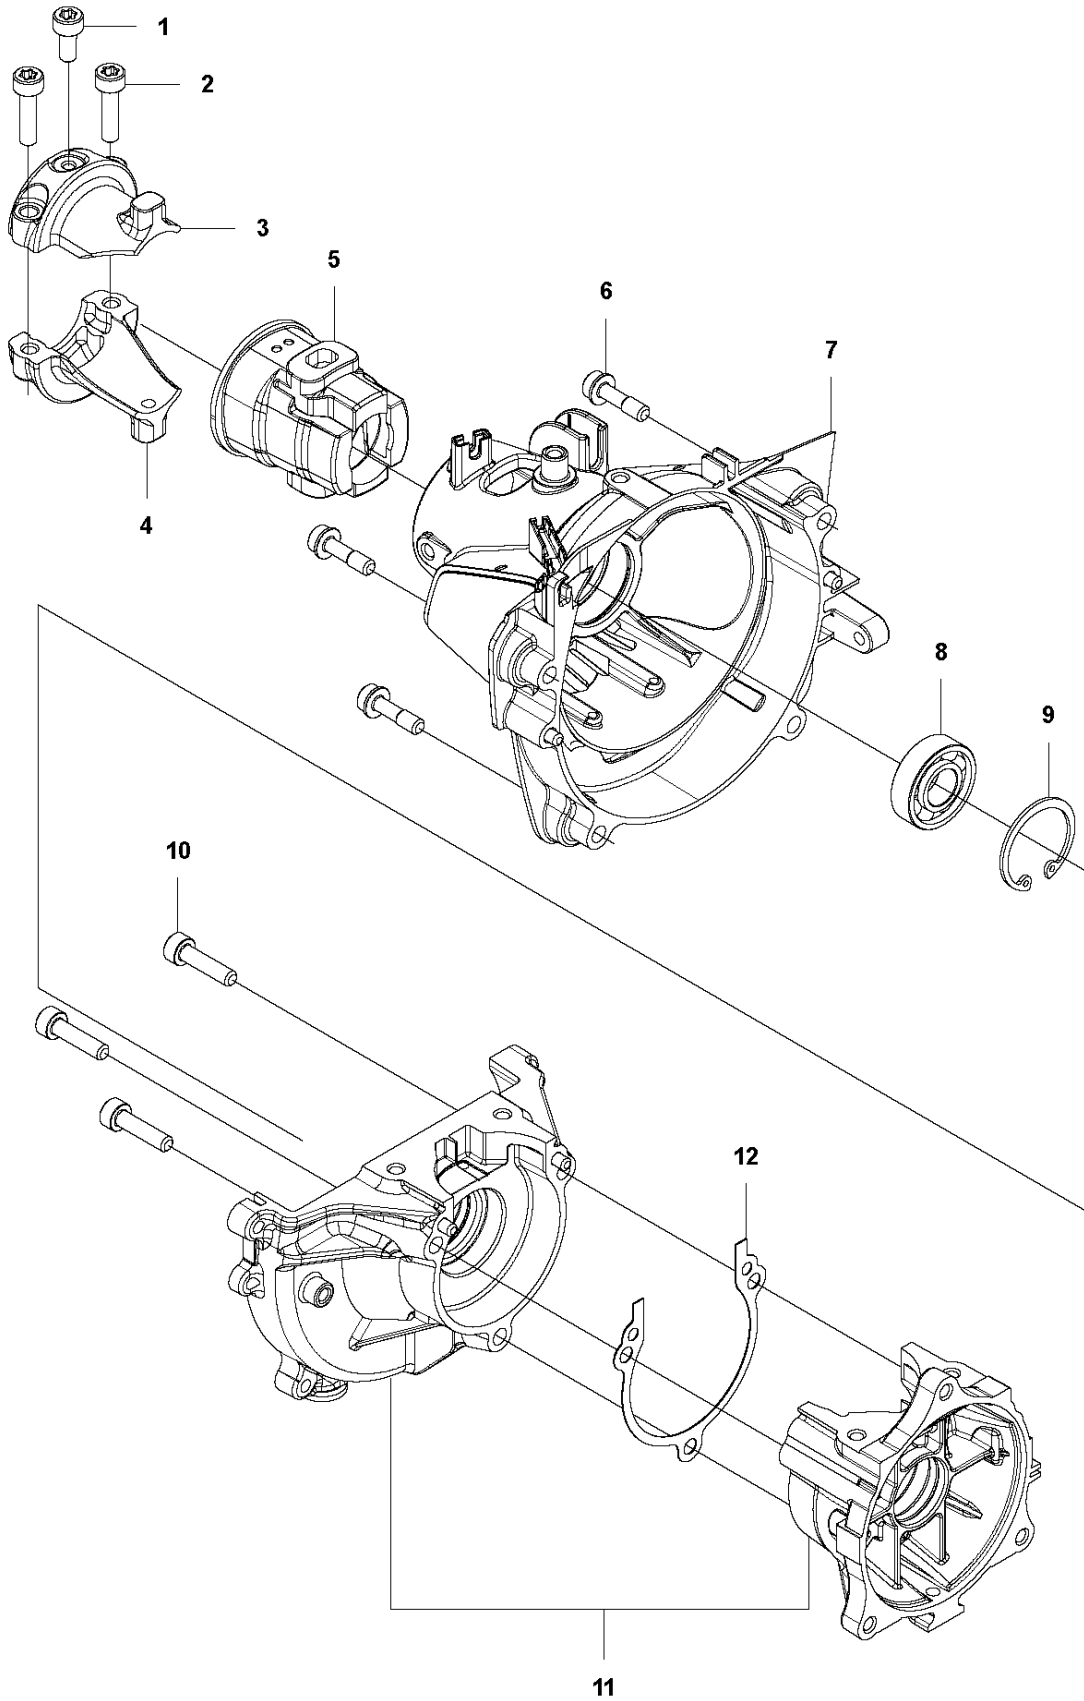

Q 524, 525
CARBURETOR

CARBURETOR

525 RX

Ref	Part No	Description	Remark	QTY KIT
1	520 97 63-01	SCREW		1
2	577 81 57-01	SCREW		1
3	513 59 32-01	SPRING		1
4	579 19 06-01	COVER		1
5	520 95 48-01	GASKET		1
6	502 21 36-01	DIAPHRAGM PUMP		1
7	513 40 08-01	SWIVEL		1
8	516 52 42-01	WASHER		1
9	506 73 86-01	RING		1
10	579 19 07-01	SHAFT		1
11	577 81 55-01	SPRING		1
12	520 75 98-01	SCREW		1
13	520 97 86-01	VALVE		1
14	520 95 70-01	SCREEN		1
15	505 05 79-01	SPRING		1
16	521 57 83-01	PISTON		1
17	520 75 98-01	SCREW		1
18	579 19 08-01	LEVER		1
19	505 05 65-01	RING		1
20	579 19 10-01	SHAFT		1
21	516 52 42-01	WASHER		1
22	584 90 13-01	LEVER		1
23	579 19 11-01	SPRING		1
24	520 75 98-01	SCREW		1
25	581 15 49-01	VALVE		1
26	578 89 54-01	SPRING		1
27	520 97 74-01	PIN		1
28	577 80 72-01	LEVER		1
29	521 08 54-01	VALVE.INLET		1
30	577 80 71-01	SCREW		1
31	516 97 21-01	GASKET		1
32	577 80 70-01	DIAPHRAGM		1
33	514 18 92-01	COVER		1
34	520 97 88-01	SCREW ASSY		4
35	514 24 26-01	BALL		1
36	514 24 33-01	SPRING.CHOKE		1
37	580 68 48-01	GASKET KIT	Coomopes by item 5, 6, 31 and 32	1

N 524, 525
CRANK CASE

CRANKCASE

525 RX

Ref	Part No	Description	Remark	QTY KIT
1	529 26 81-01	BOLT		1
2	577 94 20-01	BOLT		2
3	576 42 07-02	BRACKET		1
4	576 42 08-02	BRACKET		1
5	576 42 05-01	CUSHION		1
6	577 81 54-01	BOLT		4
7	588 56 77-01	HOUSING		1
8	525 95 32-01	BEARING		1
9	506 60 99-01	RING		1
10	504 11 43-01	SCREW		3
11	581 30 86-01	CRANKCASE		1
12	576 39 95-02	GASKET		1

P 524, 525
CRANK SHAFT

CRANKSHAFT

525 RX

Ref	Part No	Description	Remark	QTY KIT
1	576 40 46-01	MUFFLER		1
2	544 25 68-01	SCREW		1
3	506 68 94-01	KEY		1
4	504 12 15-01	SEALING		2
5	506 61 03-01	BEARING		2
6	579 22 32-01	CRANKSHAFT		1
7	576 40 27-01	BEARING		1