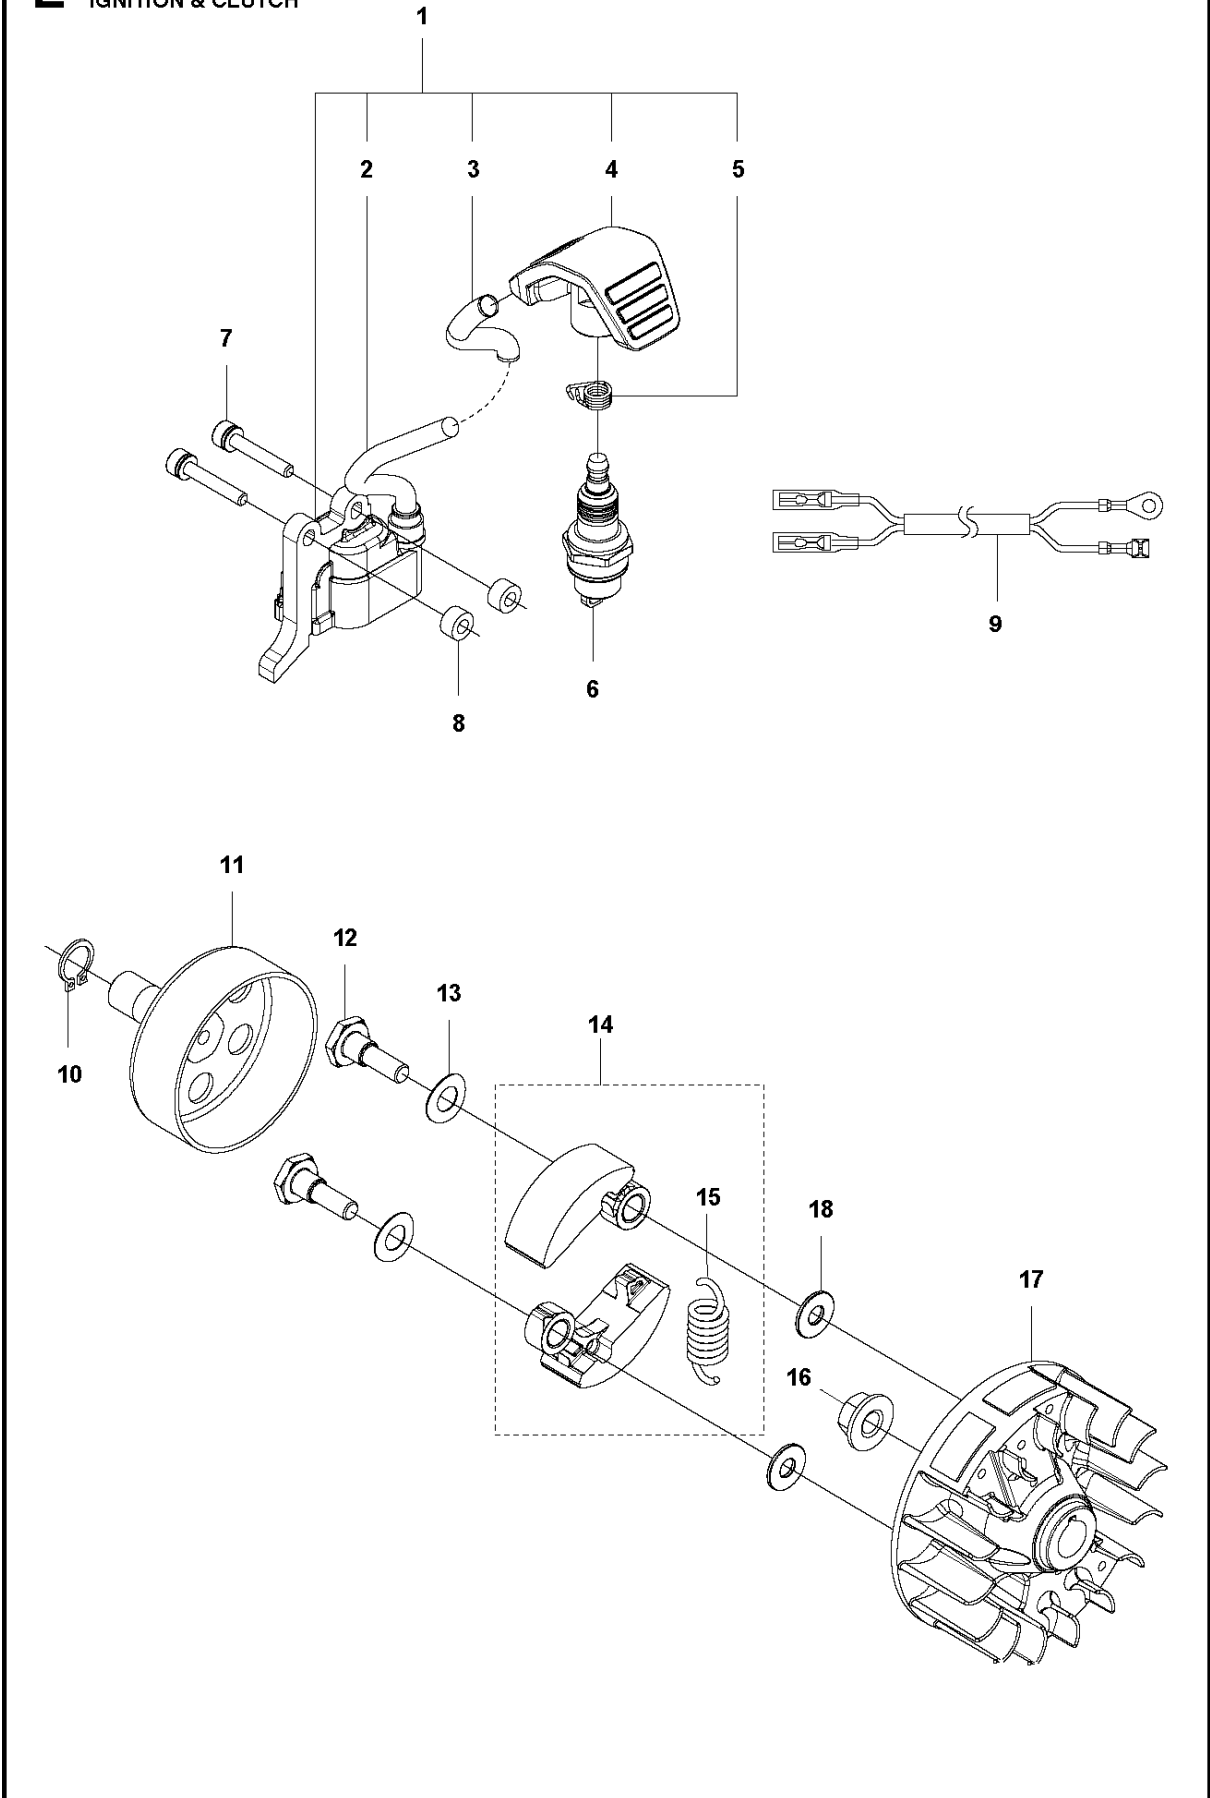

S Duo Balance
HARNESS

HARNESS

525 RX

Ref	Part No	Description	Remark	QTY	KIT
1	537 27 57-01	HARNESS		1	
1	537 27 57-03	HARNESS	US	1	1
2	503 99 61-01	HARNESS		3	1
3	503 99 61-03	BAND		1	1
4	537 11 35-01	RETAINER		1	1
5	537 28 84-01	FRONT PIECE		1	1
6	537 28 83-01	FRONT PIECE		1	1
7	537 27 59-01	HIP PAD		1	1
8	502 02 28-01	HARNESS		1	1
9	502 02 30-02	HARNESS		1	1,8
10	586 34 10-01	SPRING		1	1,8
11	502 02 29-02	HARNESS		1	1,8
12	735 31 09-20	HARNESS		1	1,8
13	537 17 54-01	HARNESS		3	1

L 524, 525
IGNITION & CLUTCH

IGNITION SYSTEM & CLUTCH

525 RX

Ref	Part No	Description	Remark	QTY KIT	
1	588 14 15-01	IGNITION COIL		1	
2	584 82 66-01	IGNITION CABLE		1	1
3	579 59 07-01	TUBE		1	1
4	586 10 72-01	SPARK PLUG CAP		1	1
5	580 63 48-01	SPRING		1	1
6	584 96 81-01	SPARK PLUG	BPMR-8Y : NGK	1	
7	521 51 58-01	BOLT		2	
8	588 17 14-01	SPACER		2	
9	577 85 17-01	SHORT CIRCUIT CABLE		1	
10	516 12 41-01	RING		1	
11	581 14 20-01	CLUTCH DRUM		1	
12	513 18 96-01	SCREW		2	
13	521 75 82-01	WASHER		2	
14	585 83 47-01	CLUTCH ASSY		1	
15	576 40 07-01	CLUTCH SPRING		1	14
16	504 11 80-01	NUT		1	
17	578 96 78-01	FLYWHEEL		1	
18	505 05 44-01	WASHER		2	