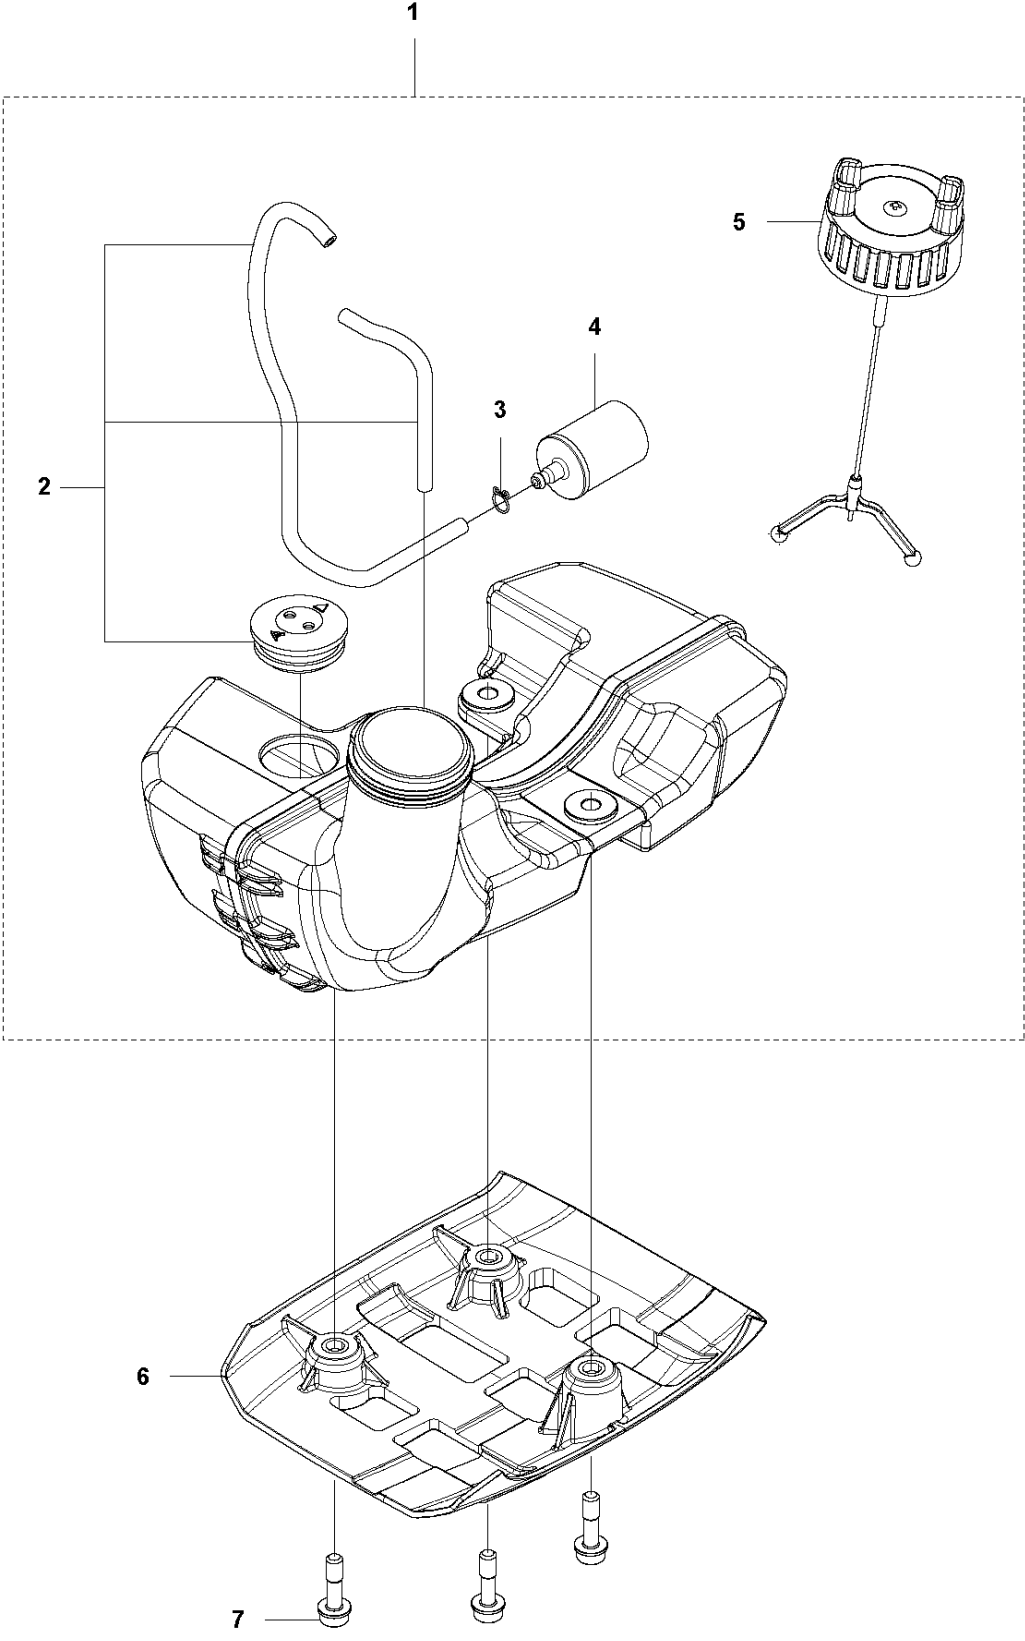

K2 524L, 525LK, RJX, RX, RXT, RK
FUEL TANK

FUEL TANK

525 RX

Ref	Part No	Description	Remark	QTY	KIT
1	576 40 51-01	FUEL TANK	US	1	
1	576 40 51-02	FUEL TANK		1	
2	577 50 99-03	PIPE		1	1
2	579 21 03-02	HOSE	US	1	
3	506 70 70-01	CLIP		1	1
4	503 44 32-01	FILTER		1	1
5	579 64 57-03	TANK CAP		1	1
6	576 40 49-01	SKID PLATE		1	
7	577 81 54-01	BOLT		1