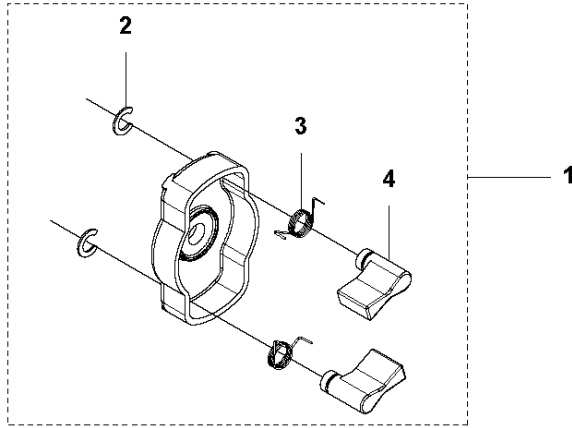

J2 525 LK, RJX, RXT, RX, RK
STARTER

STARTER

525 RX

Ref	Part No	Description	Remark	QTY	KIT
1	581 14 65-01	STARTER PULLEY		1	
2	521 60 04-01	E-RING		2	1
3	521 60 03-01	SPRING		2	1
4	521 60 02-01	RATCHET		2	1
5	577 84 92-01	STARTER ASSY		1	
5	578 99 25-01	STARTER	US	1	
6	521 60 00-01	SCREW		1	5
7	576 40 12-01	PULLEY	Not needed for US model	1	5
8	577 13 41-01	SPRING	Not needed for US model	1	5
9	577 84 87-01	ROPE		1	5
9	579 06 46-01	ROPE	US	1	
10	577 84 88-01	REEL		1	5
10	579 06 48-01	STARTER PULLEY	US	1	
11	504 11 50-01	SPRING.SPIRAL		1	5
12	575 48 95-01	STARTER HANDLE		1	5
13	577 81 54-01	BOLT		3	
14	579 36 96-01	DECAL		1