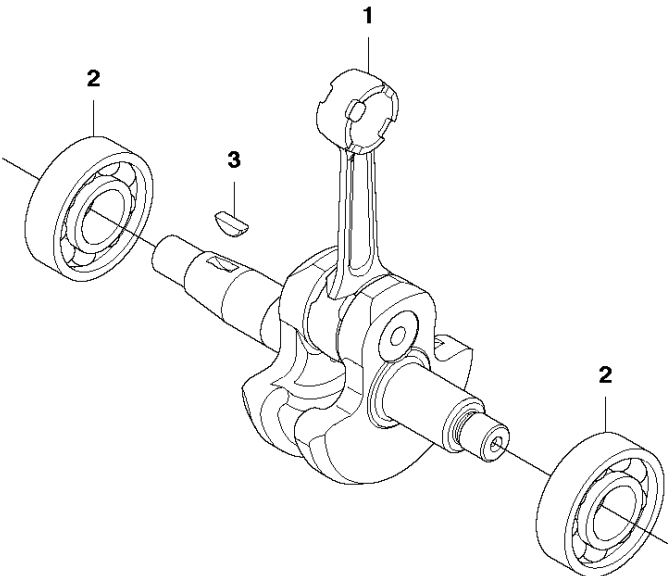

CLUTCH

553 RS, 2011-08

Ref	Part No	Description	Remark	QTY	KIT
1	521 66 48-01	HOUSING ASSY		1	
2	516 12 64-01	RING		1	1
3	521 66 50-01	CLAMP		1	1
4	521 66 52-01	ABSSORBER		1	1
5	521 66 51-01	ABSSORBER		1	1
6	521 66 49-01	HOUSING		1	1
7	516 12 42-01	RING		1	1
8	516 13 17-01	BALL BEARING		1	1
9	502 84 93-01	SNAP RING		1	1
10	521 65 99-01	DRUM		1	1
11	504 11 96-01	SCREW		1	1
12	521 86 23-01	BOLT		1	1
13	515 39 13-01	BOLT		4	
14	525 43 18-01	COVER		1	
15	505 29 78-01	SCREW		2	
16	505 29 81-01	WASHER		2	
17	521 63 64-01	SHOE		1	
18	505 29 80-01	WASHER		2	
19	521 51 79-01	SCREW		4	
20	528 81 56-01	COVER		1	
21	523 01 90-01	BOLT		4	

P 253RJ, 253R, 553RS
CRANKCASE

CRANKCASE

553 RS, 2011-08

Ref	Part No	Description	Remark	QTY	KIT
1	513 23 87-01	SEAL		1	
2	502 84 93-01	SNAP RING		1	
3	515 38 81-01	BOLT		4	
4	521 63 56-01	CASE-COMP		1	
5	505 29 61-01	PIN		3	4
6	512 31 11-01	GASKET		1	
7	502 84 92-01	SEALING		1	

N 253RJ, 253R, 553RS
CRANK SHAFT

CRANKSHAFT

553 RS, 2011-08

Ref	Part No	Description	Remark	QTY KIT
1	521 63 63-01	SHAFT-COMP		1
2	521 52 11-01	BALL BEARING		2
3	506 68 94-01	KEY		1

G 553RS
CYLINDER COVER

CYLINDER COVER