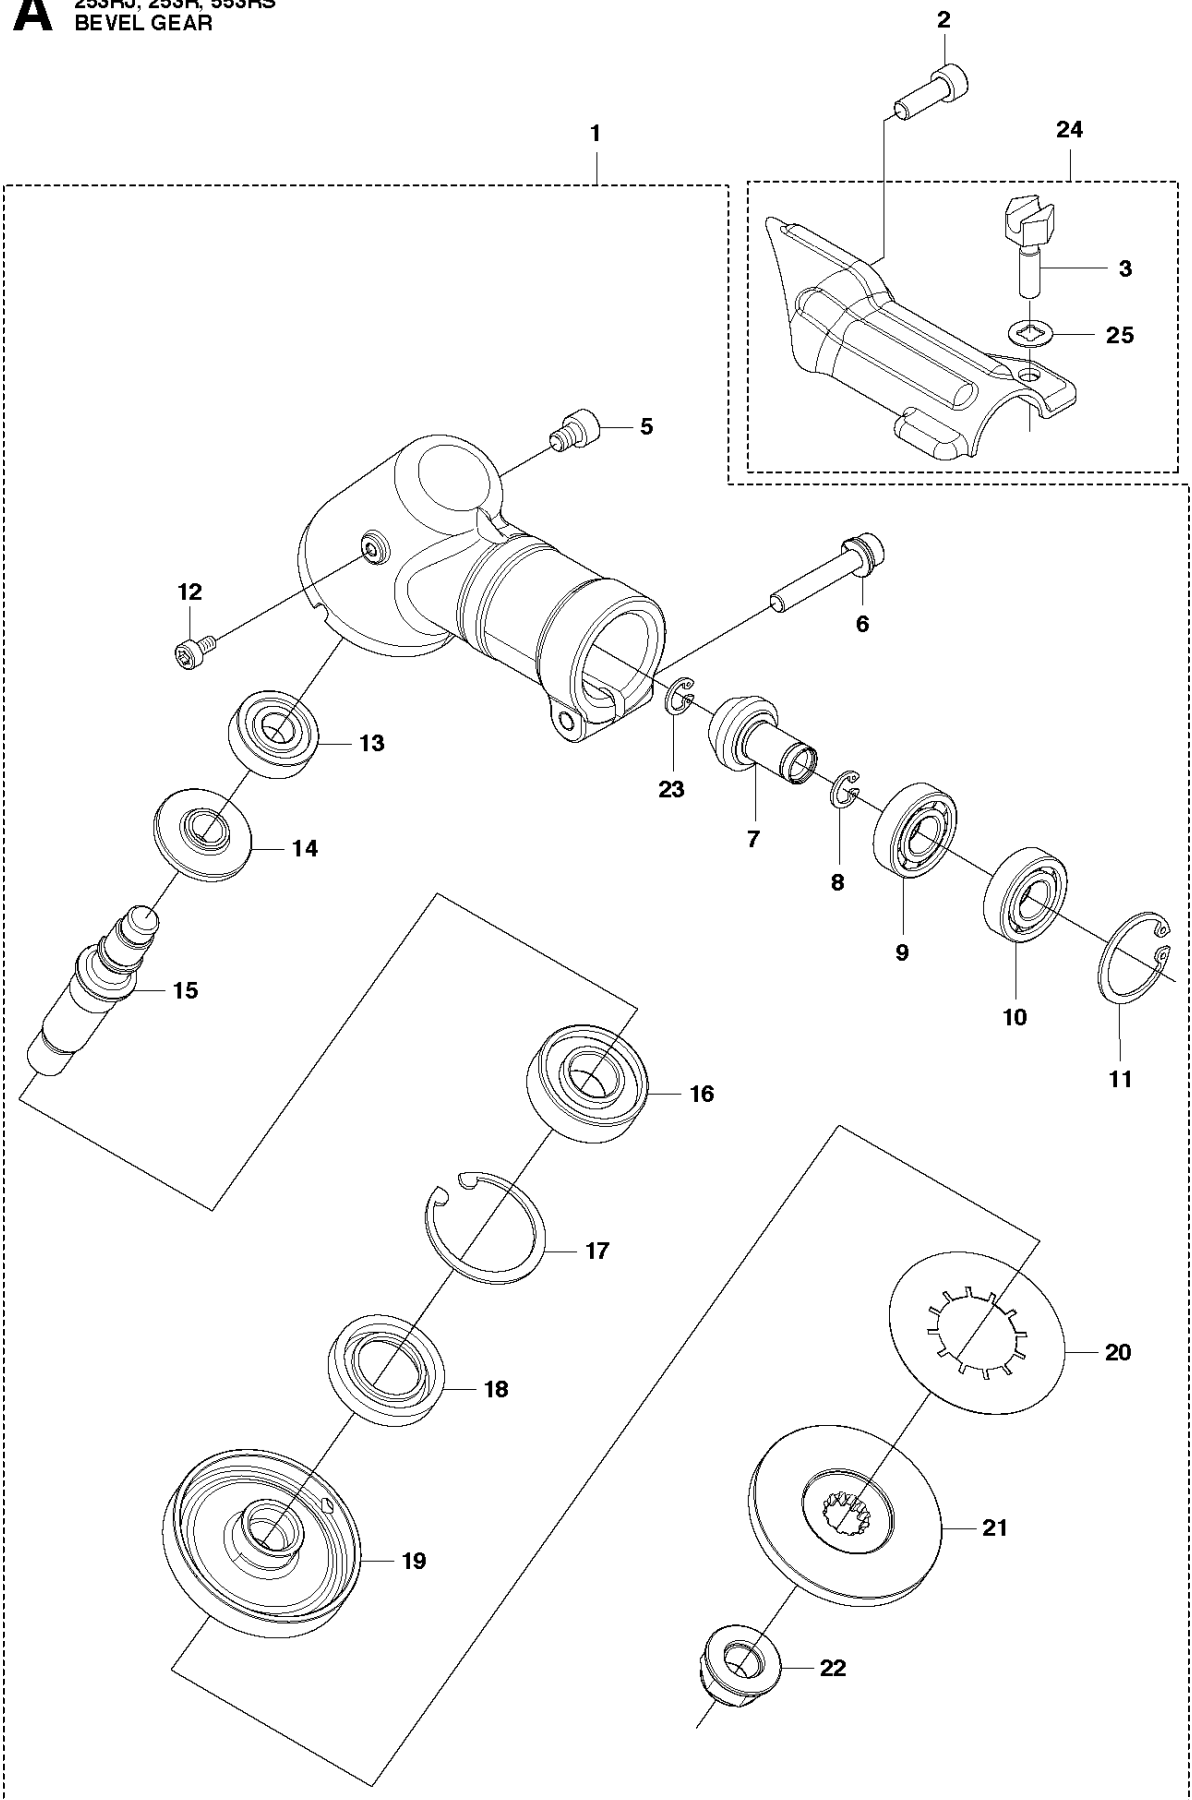

A 253RJ, 253R, 553RS
BEVEL GEAR

BEVEL GEAR

553 RS, 2011-08

Ref	Part No	Description	Remark	QTY	KIT
1	528 83 10-01	GEARCASE-A		1	
2	506 74 56-01	BOLT		1	
3	537 18 95-01	SCREW		1	
5	521 86 20-01	BOLT		1	1
6	521 86 24-01	BOLT		1	1
7	528 82 63-01	PISTON		1	1
8	516 12 41-01	RING		1	1
9	516 12 79-01	BEARING		1	1
10	516 13 00-01	BEARING		1	1
11	506 60 99-01	RING		1	1
12	544 36 27-01	BOLT		1	1
13	505 17 02-01	BEARING		1	1
14	528 82 62-01	GEAR		1	1
15	528 81 59-01	SHAFT,GEAR		1	1
16	516 13 17-01	BALL BEARING		1	1
17	502 84 93-01	SNAP RING		1	1
18	521 52 22-01	SEAL		1	1
19	528 82 64-01	HOLDER		1	1
20	521 65 60-01	PLATE		1	1
21	511 58 38-01	HOLDER		1	1
22	502 29 11-01	NUT BLADE		1	1
23	516 12 52-01	SNAP RING		1	1
24	575 77 88-01	BRACKET		1	1
25	575 67 73-01	LOCKWASHER		1	1