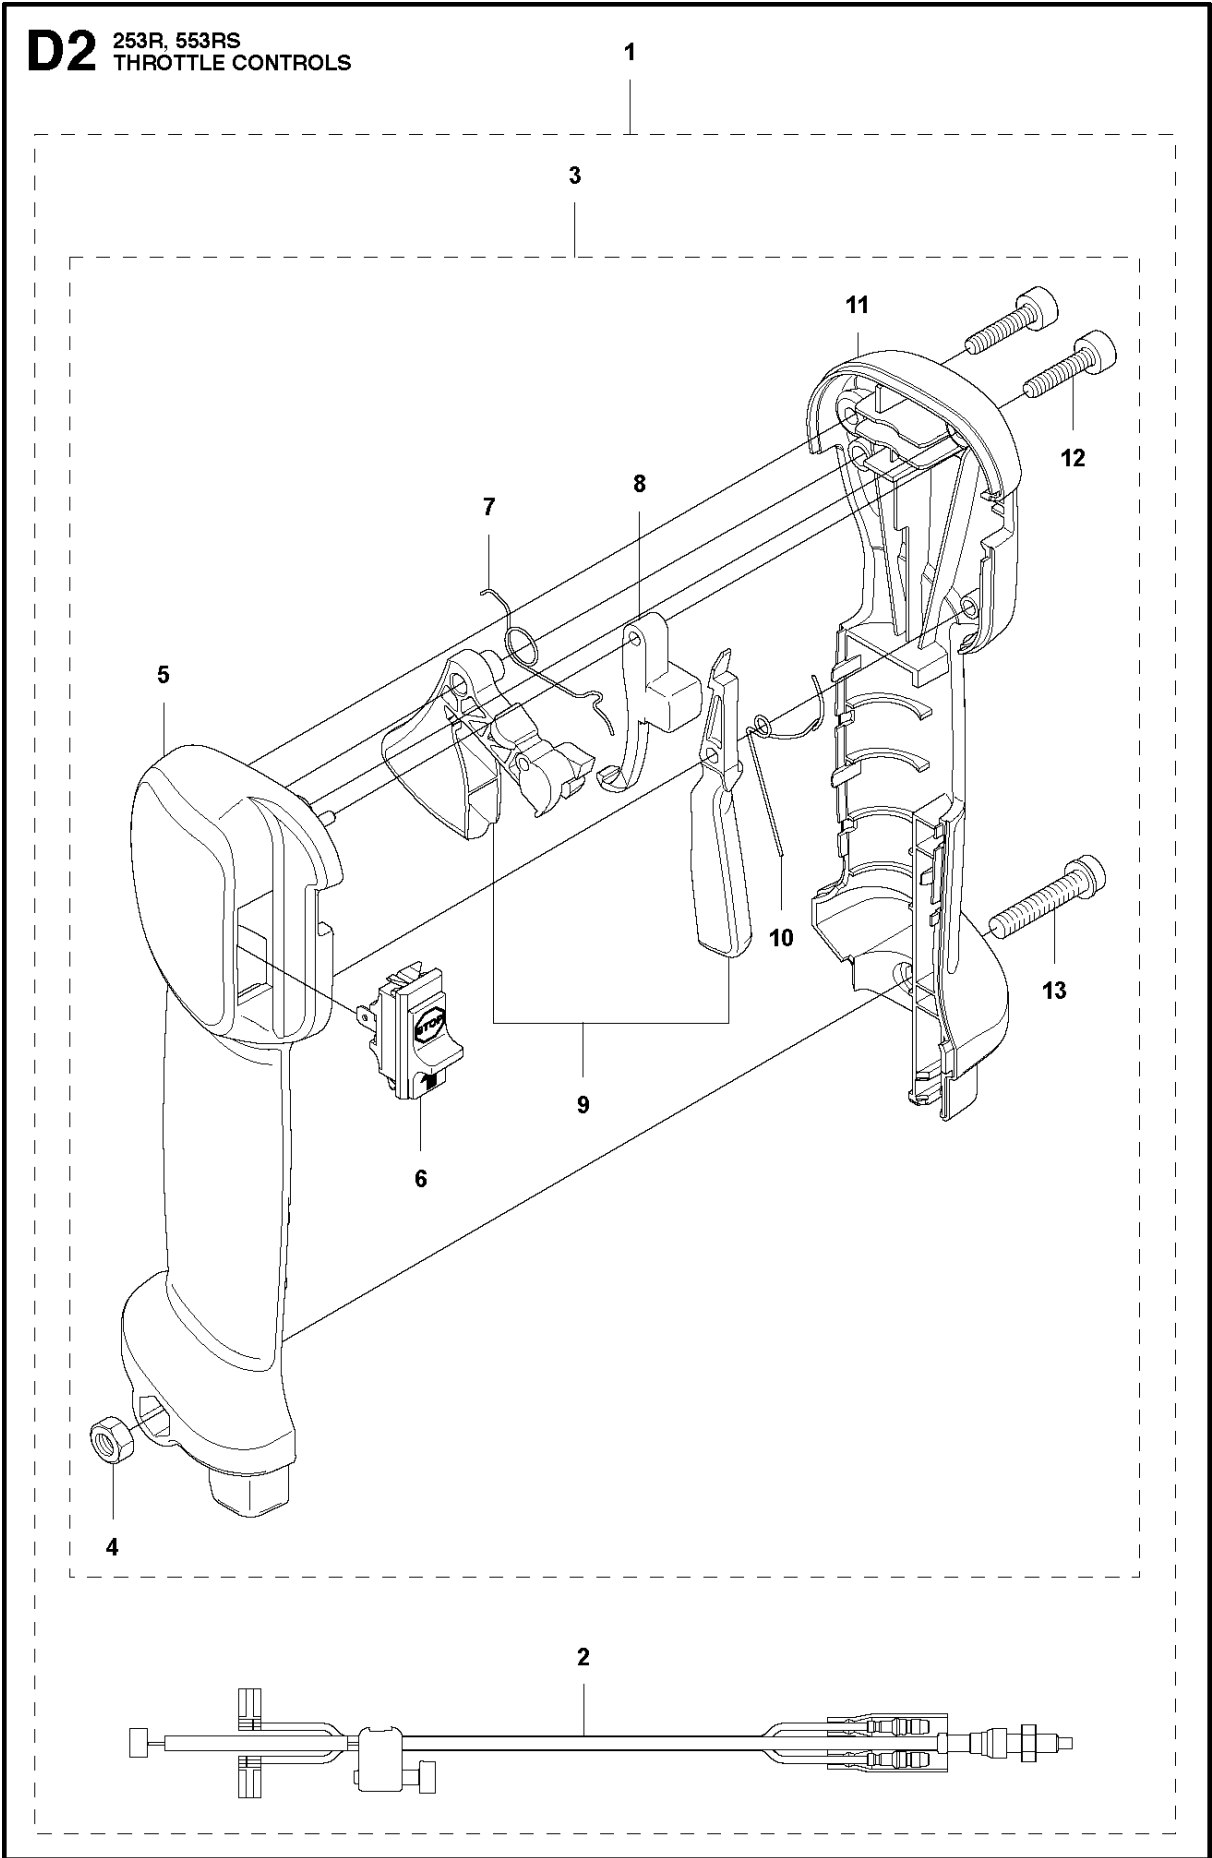

THROTTLE CONTROLS

553 RS, 2011-08

Ref	Part No	Description	Remark	QTY	KIT
1	522 52 07-06	THROTTLE CONTROL		1	
2	522 03 67-02	THROTTLE CABLE ASSY		1	1
3	537 42 45-13	HANDLE SYSTEM		1	1
4	503 22 10-13	HEXAGON NUT		1	1,3
5	537 16 02-03	HANDLE HALF		1	1,3
6	503 71 82-01	SWITCH		1	1,3
7	537 17 42-01	SPRING THROTTLE TRIG		1	1,3
8	537 16 07-03	STARTER THROTTLE LOC		1	1,3
9	506 49 77-01	THROTTLE CONTROL		1	1,3
10	537 17 43-01	SPRING		1	1,3
11	537 16 03-01	HANDLE HALF		1	1,3
12	503 21 66-74	SCREW IHSCF		2	1,3
13	503 20 07-82	SCREW IHSCFM		1	1,3