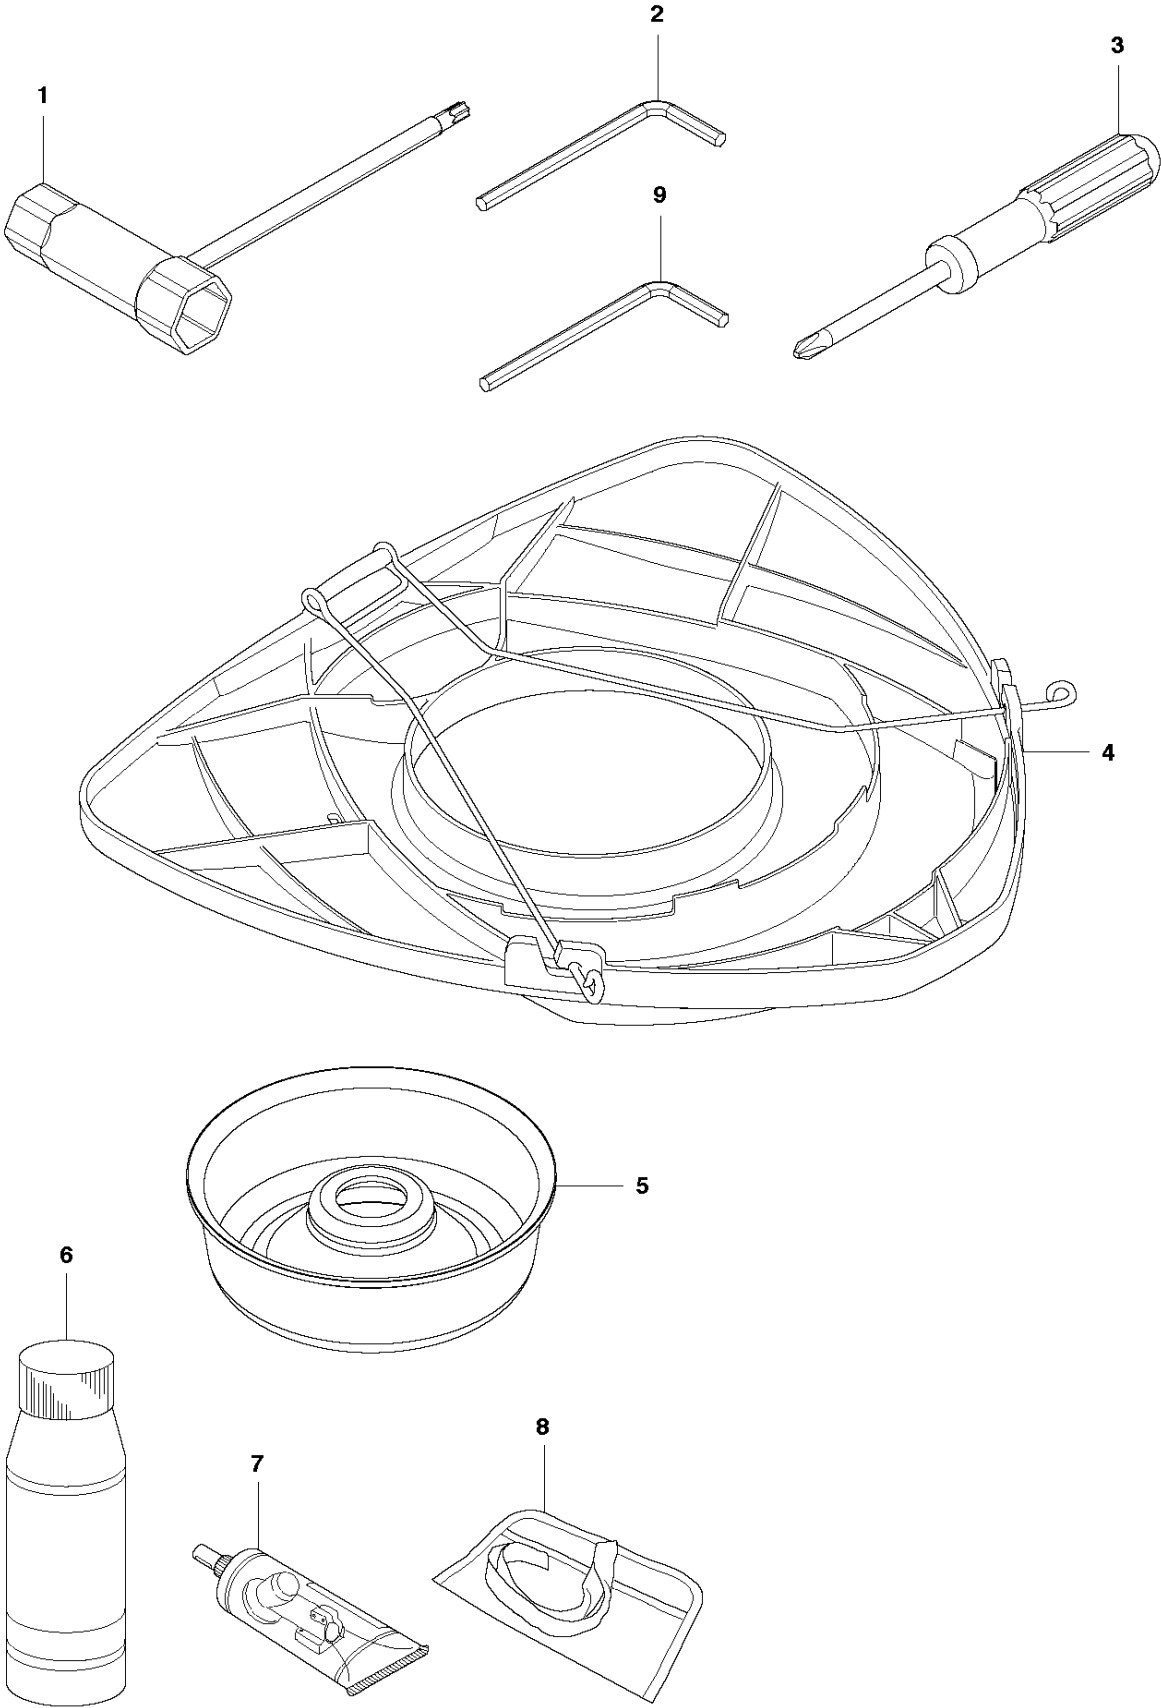

SPARE PARTS LIST

BRUSHCUTTERS/CLEARING SAWS

553 RS, 2011-08

R1 253RJ, 253R, 553RS
ACCESSORIES

ACCESSORIES

553 RS, 2011-08

Ref	Part No	Description	Remark	QTY KIT
1	506 68 61-01	COMBINATION WRENCH		1
2	505 31 20-01	BAR		1
3	506 68 95-01	DRIVER		1
4	544 35 91-01	TRANSPORT GUARD		1
5	528 81 81-01	SUPPORT CUP		1
6	531 00 92-48	FILTER OIL		1
7	503 97 64-01	GREASE		1
8	501 19 22-01	TOOL		1
9	505 31 19-01	WRENCH		1

R2 253RJ, 253R, 553RS
ACCESSORIES

ACCESSORIES

553 RS, 2011-08

Ref	Part No	Description	Remark	QTY	KIT
1	537 33 16-03	SPLASH GUARD		1	
2	537 39 63-03	SPLASH GUARD		1	1
3	503 21 68-25	SCREW IHSCFT		1	1,2
4	503 79 88-01	BLADE		1	1,2
5	544 12 45-01	RETAINER		1	1,2
6	537 38 72-01	SNAP		4	1,2

Q 253RJ, 253R, 553RS
CARBURETTOR

CARBURETOR

553 RS, 2011-08

Ref	Part No	Description	Remark	QTY KIT
1	586 34 66-01	CARBURETTOR		1
2	520 95 70-01	SCREEN		1
3	521 63 98-01	COVER		1
4	521 64 00-01	SCREW		1
5	520 95 48-01	GASKET		1
6	520 95 49-01	DIAPHRAGM		1
7	521 08 54-01	VALVE.INLET		1
8	516 97 21-01	GASKET		1
9	505 30 68-01	DIAPHRAGM		1
10	521 63 97-01	COVER		1
11	513 29 07-01	SPRING		1
12	511 47 99-01	NEEDLE		1
13	521 11 69-01	HUB CAP		2
14	520 97 73-01	SCREW		1
15	520 97 74-01	PIN		1
16	520 97 72-01	LEVER		1
17	586 45 15-01	SHAFT		1
18	513 22 56-01	SPRING		1
19	513 19 29-01	SCREW		1
20	511 47 02-01	VALVE		1
21	520 75 98-01	SCREW		3
22	506 73 86-01	RING		1
23	516 52 42-01	WASHER		1
24	513 40 08-01	SWIVEL		1
26	521 64 55-01	LEVER		1
27	586 45 16-01	SPRING		1
28	574 79 34-01	SPRING		1
29	514 24 26-01	BALL		1
30	521 64 51-01	SHAFT ASSY		1
31	522 64 95-01	VALVE		1
32	514 24 36-01	SPRING		1
33	520 97 88-01	SCREW ASSY		4
34	516 93 58-01	NEEDLE		1
35	505 05 79-01	SPRING		1
36	516 93 59-01	PISTON		1
37	516 93 60-01	BALL		1
38	521 64 09-01	BODY		1
39	522 64 94-01	RING		2
40	578 91 32-01	ROD		1
41	525 55 50-01	PLUG		1
42	586 45 17-01	SPACER		1
43	586 45 18-01	WASHER		1
44	586 45 19-01	BUSHING		1
45	586 45 20-01	BUSHING		1
46	586 45 21-01	SEAL		1