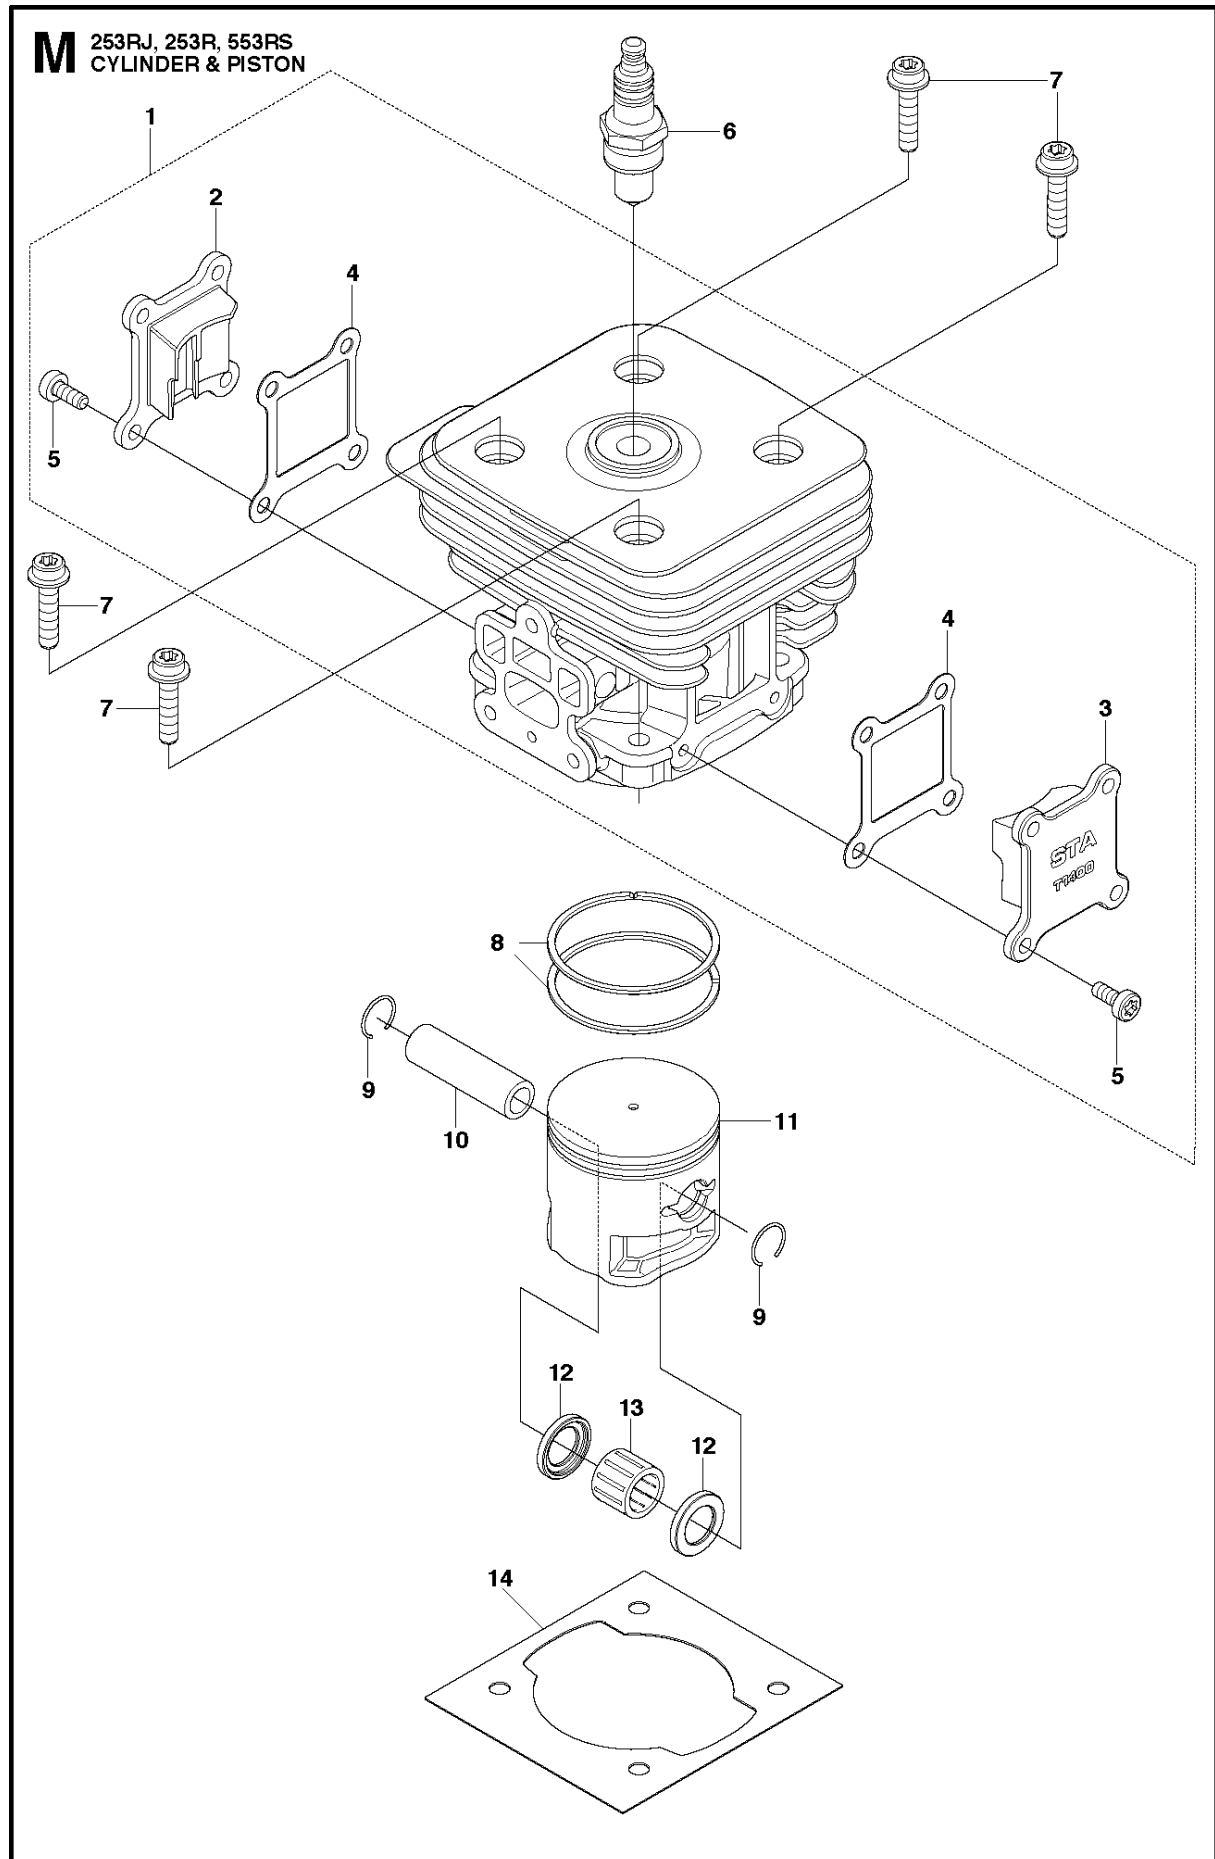

CYLINDER PISTON

553 RS, 2011-08

Ref	Part No	Description	Remark	QTY KIT	
1	582 89 83-01	CYLINDER		1	
2	575 34 68-01	COVER		1	1
3	575 34 67-01	COVER		1	1
4	521 63 46-01	GASKET		2	1
5	504 11 92-01	SCREW		8	1
6	521 23 34-01	SPARK PLUG		1	
7	506 74 52-01	BOLT		4	
8	512 31 12-01	RING		2	
9	502 84 98-01	SNAP RING		2	
10	510 91 69-01	PIN		1	
11	528 77 40-01	PISTON		1	
12	513 62 24-01	WASHER		2	
13	576 69 63-01	BEARING		1	
14	521 63 43-01	GASKET		1