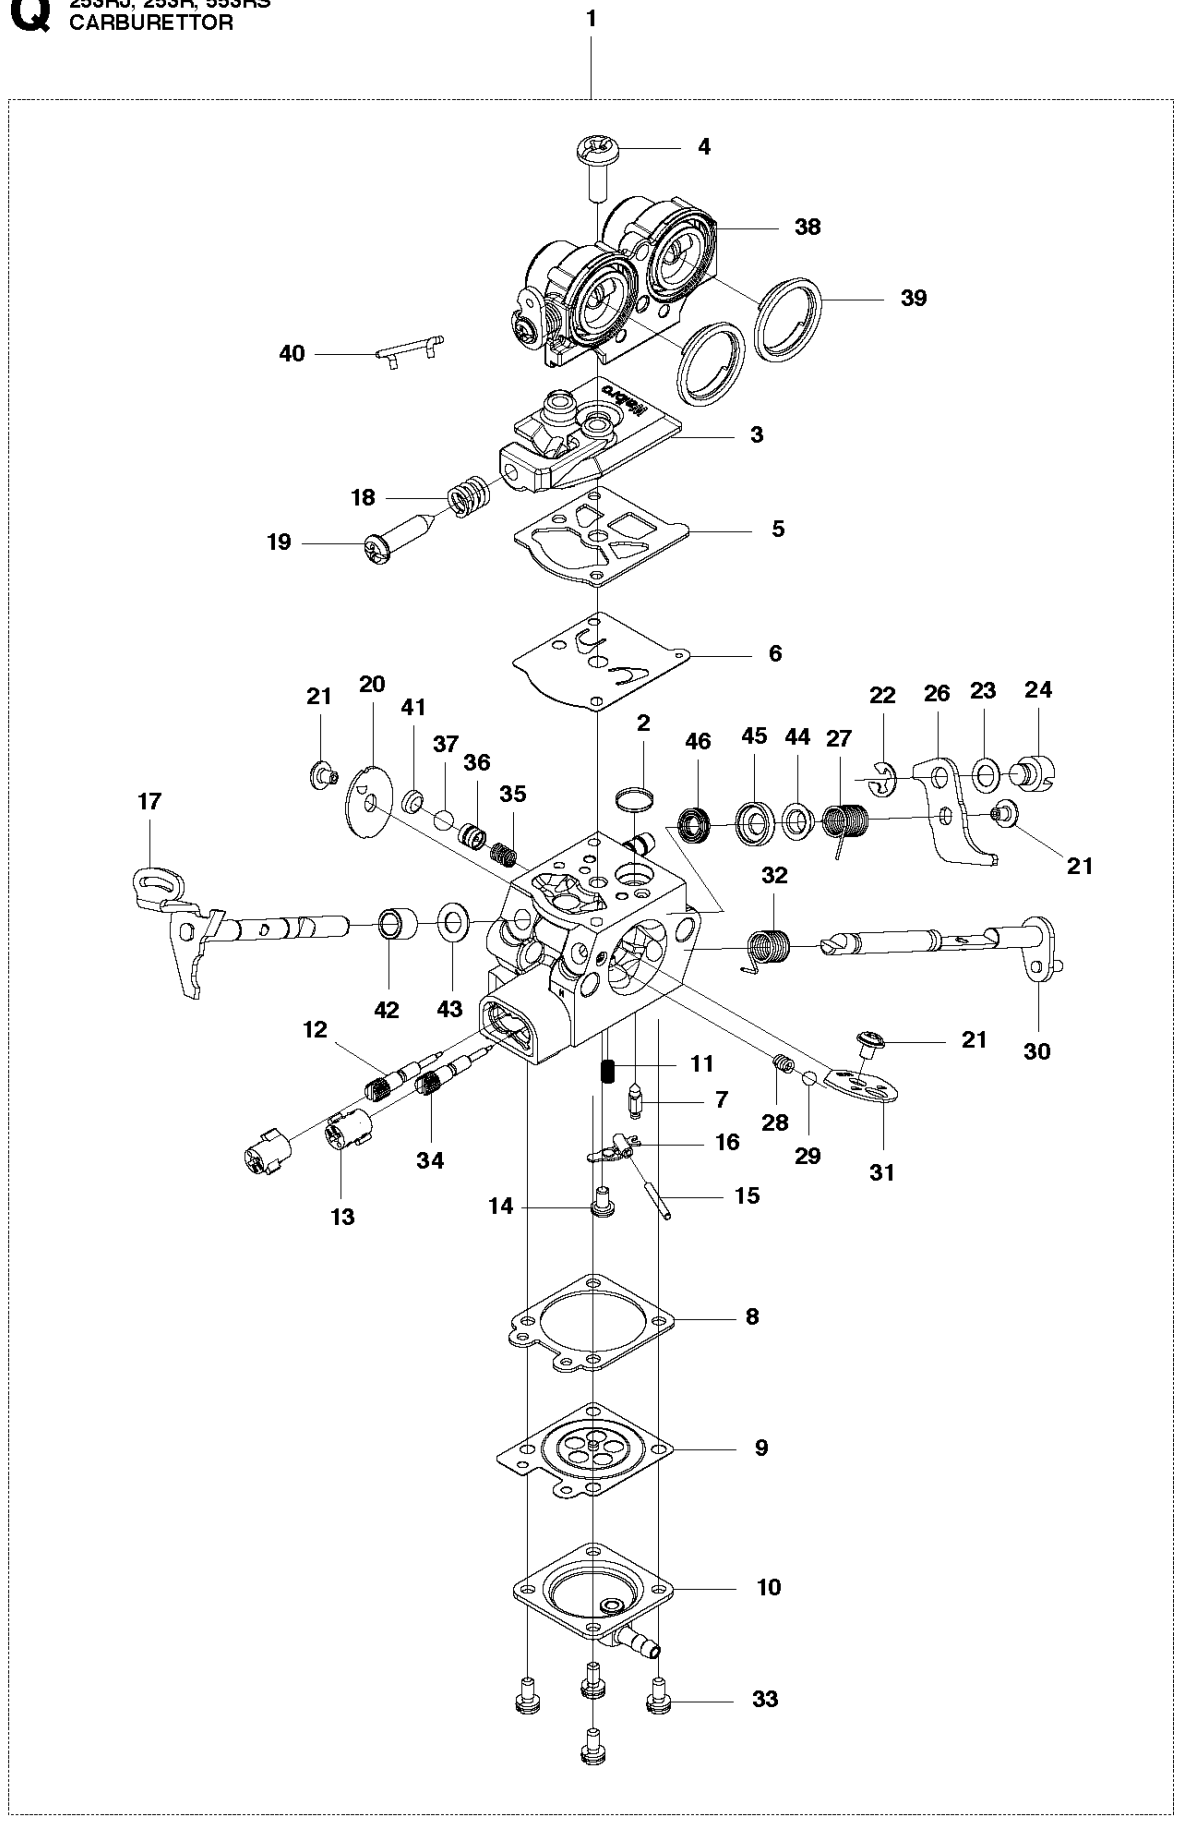

SPARE PARTS LIST

BRUSHCUTTERS/CLEARING SAWS

553 RS, 2011-08

R1 253RJ, 253R, 553RS
ACCESSORIES

ACCESSORIES

553 RS, 2011-08

Ref	Part No	Description	Remark	QTY KIT
1	506 68 61-01	COMBINATION WRENCH		1
2	505 31 20-01	BAR		1
3	506 68 95-01	DRIVER		1
4	544 35 91-01	TRANSPORT GUARD		1
5	528 81 81-01	SUPPORT CUP		1
6	531 00 92-48	FILTER OIL		1
7	503 97 64-01	GREASE		1
8	501 19 22-01	TOOL		1
9	505 31 19-01	WRENCH		1

Q 253RJ, 253R, 553RS
CARBURETTOR

CARBURETOR

553 RS, 2011-08

Ref	Part No	Description	Remark	QTY KIT
1	586 34 66-01	CARBURETTOR		1
2	520 95 70-01	SCREEN		1
3	521 63 98-01	COVER		1
4	521 64 00-01	SCREW		1
5	520 95 48-01	GASKET		1
6	520 95 49-01	DIAPHRAGM		1
7	521 08 54-01	VALVE.INLET		1
8	516 97 21-01	GASKET		1
9	505 30 68-01	DIAPHRAGM		1
10	521 63 97-01	COVER		1
11	513 29 07-01	SPRING		1
12	511 47 99-01	NEEDLE		1
13	521 11 69-01	HUB CAP		2
14	520 97 73-01	SCREW		1
15	520 97 74-01	PIN		1
16	520 97 72-01	LEVER		1
17	586 45 15-01	SHAFT		1
18	513 22 56-01	SPRING		1
19	513 19 29-01	SCREW		1
20	511 47 02-01	VALVE		1
21	520 75 98-01	SCREW		3
22	506 73 86-01	RING		1
23	516 52 42-01	WASHER		1
24	513 40 08-01	SWIVEL		1
26	521 64 55-01	LEVER		1
27	586 45 16-01	SPRING		1
28	574 79 34-01	SPRING		1
29	514 24 26-01	BALL		1
30	521 64 51-01	SHAFT ASSY		1
31	522 64 95-01	VALVE		1
32	514 24 36-01	SPRING		1
33	520 97 88-01	SCREW ASSY		4
34	516 93 58-01	NEEDLE		1
35	505 05 79-01	SPRING		1
36	516 93 59-01	PISTON		1
37	516 93 60-01	BALL		1
38	521 64 09-01	BODY		1
39	522 64 94-01	RING		2
40	578 91 32-01	ROD		1
41	525 55 50-01	PLUG		1
42	586 45 17-01	SPACER		1
43	586 45 18-01	WASHER		1
44	586 45 19-01	BUSHING		1
45	586 45 20-01	BUSHING		1
46	586 45 21-01	SEAL		1