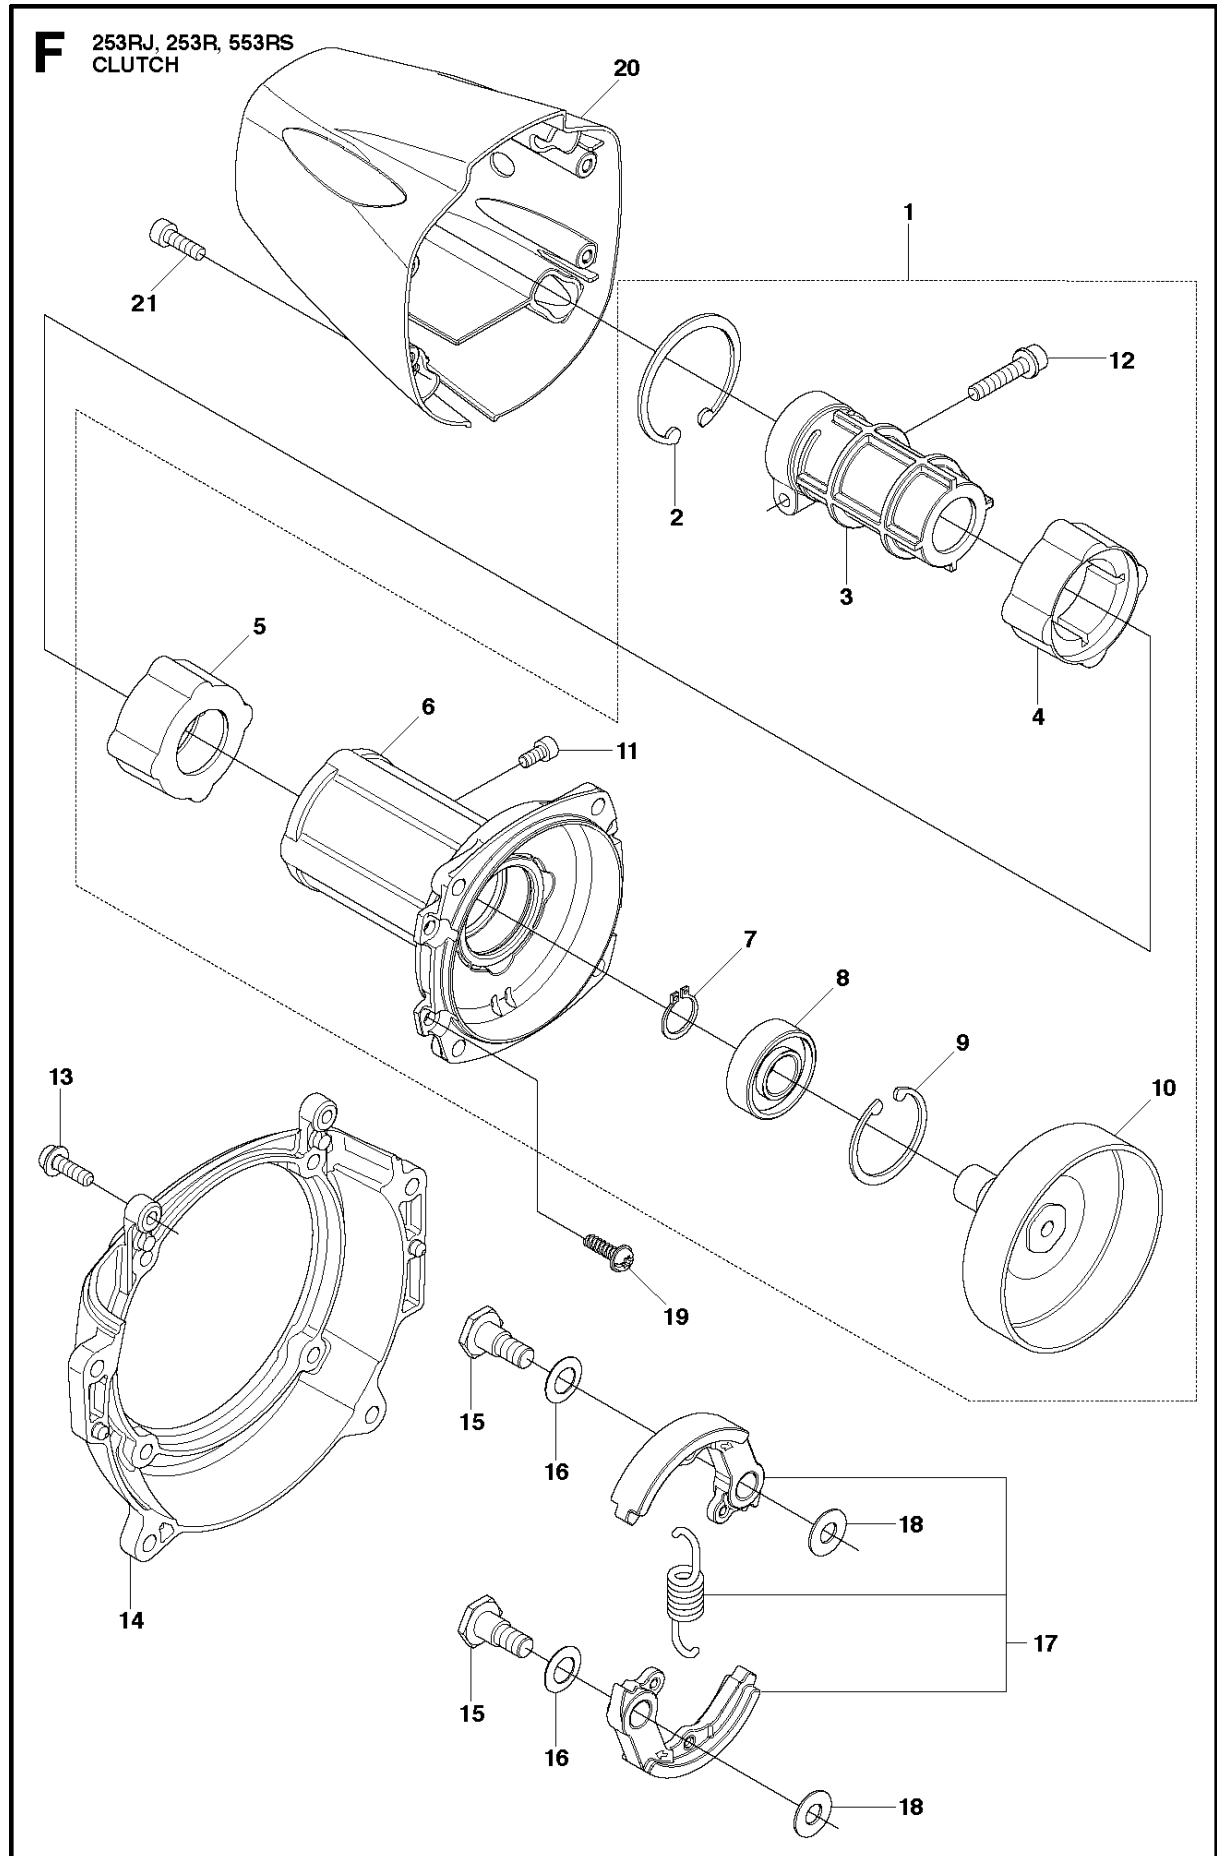

CLUTCH

553 RS, 2011-08

Ref	Part No	Description	Remark	QTY	KIT
1	521 66 48-01	HOUSING ASSY		1	
2	516 12 64-01	RING		1	1
3	521 66 50-01	CLAMP		1	1
4	521 66 52-01	ABSSORBER		1	1
5	521 66 51-01	ABSSORBER		1	1
6	521 66 49-01	HOUSING		1	1
7	516 12 42-01	RING		1	1
8	516 13 17-01	BALL BEARING		1	1
9	502 84 93-01	SNAP RING		1	1
10	521 65 99-01	DRUM		1	1
11	504 11 96-01	SCREW		1	1
12	521 86 23-01	BOLT		1	1
13	515 39 13-01	BOLT		4	
14	525 43 18-01	COVER		1	
15	505 29 78-01	SCREW		2	
16	505 29 81-01	WASHER		2	
17	521 63 64-01	SHOE		1	
18	505 29 80-01	WASHER		2	
19	521 51 79-01	SCREW		4	
20	528 81 56-01	COVER		1	
21	523 01 90-01	BOLT		4