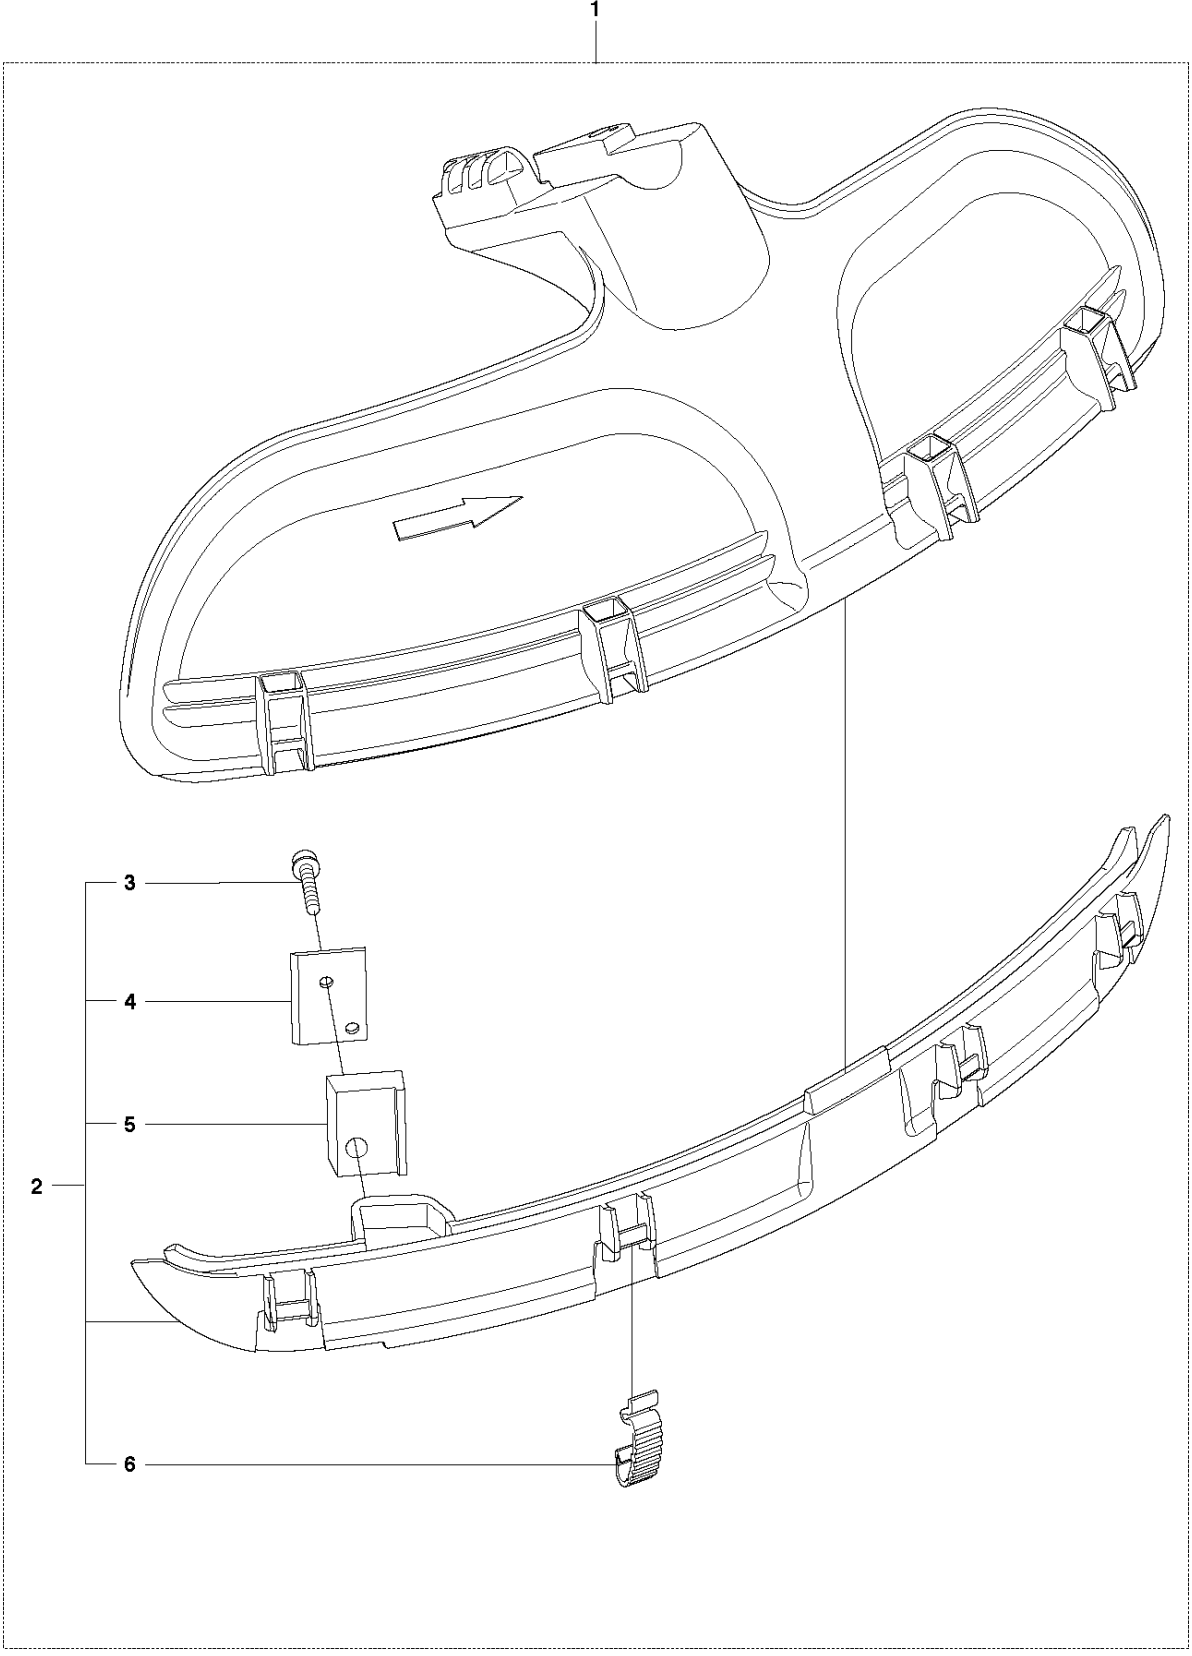

SPARE PARTS LIST

BRUSHCUTTERS/CLEARING SAWS

553 RS, 2011-08

R1 253RJ, 253R, 553RS
ACCESSORIES

ACCESSORIES

553 RS, 2011-08

Ref	Part No	Description	Remark	QTY KIT
1	506 68 61-01	COMBINATION WRENCH		1
2	505 31 20-01	BAR		1
3	506 68 95-01	DRIVER		1
4	544 35 91-01	TRANSPORT GUARD		1
5	528 81 81-01	SUPPORT CUP		1
6	531 00 92-48	FILTER OIL		1
7	503 97 64-01	GREASE		1
8	501 19 22-01	TOOL		1
9	505 31 19-01	WRENCH		1

R2 253RJ, 253R, 553RS
ACCESSORIES

ACCESSORIES

553 RS, 2011-08

Ref	Part No	Description	Remark	QTY	KIT
1	537 33 16-03	SPLASH GUARD		1	
2	537 39 63-03	SPLASH GUARD		1	1
3	503 21 68-25	SCREW IHSCFT		1	1,2
4	503 79 88-01	BLADE		1	1,2
5	544 12 45-01	RETAINER		1	1,2
6	537 38 72-01	SNAP		4	1,2

Q 253RJ, 253R, 553RS
CARBURETTOR

CARBURETOR

553 RS, 2011-08

Ref	Part No	Description	Remark	QTY KIT
1	586 34 66-01	CARBURETTOR		1
2	520 95 70-01	SCREEN		1
3	521 63 98-01	COVER		1
4	521 64 00-01	SCREW		1
5	520 95 48-01	GASKET		1
6	520 95 49-01	DIAPHRAGM		1
7	521 08 54-01	VALVE.INLET		1
8	516 97 21-01	GASKET		1
9	505 30 68-01	DIAPHRAGM		1
10	521 63 97-01	COVER		1
11	513 29 07-01	SPRING		1
12	511 47 99-01	NEEDLE		1
13	521 11 69-01	HUB CAP		2
14	520 97 73-01	SCREW		1
15	520 97 74-01	PIN		1
16	520 97 72-01	LEVER		1
17	586 45 15-01	SHAFT		1
18	513 22 56-01	SPRING		1
19	513 19 29-01	SCREW		1
20	511 47 02-01	VALVE		1
21	520 75 98-01	SCREW		3
22	506 73 86-01	RING		1
23	516 52 42-01	WASHER		1
24	513 40 08-01	SWIVEL		1
26	521 64 55-01	LEVER		1
27	586 45 16-01	SPRING		1
28	574 79 34-01	SPRING		1
29	514 24 26-01	BALL		1
30	521 64 51-01	SHAFT ASSY		1
31	522 64 95-01	VALVE		1
32	514 24 36-01	SPRING		1
33	520 97 88-01	SCREW ASSY		4
34	516 93 58-01	NEEDLE		1
35	505 05 79-01	SPRING		1
36	516 93 59-01	PISTON		1
37	516 93 60-01	BALL		1
38	521 64 09-01	BODY		1
39	522 64 94-01	RING		2
40	578 91 32-01	ROD		1
41	525 55 50-01	PLUG		1
42	586 45 17-01	SPACER		1
43	586 45 18-01	WASHER		1
44	586 45 19-01	BUSHING		1
45	586 45 20-01	BUSHING		1
46	586 45 21-01	SEAL		1