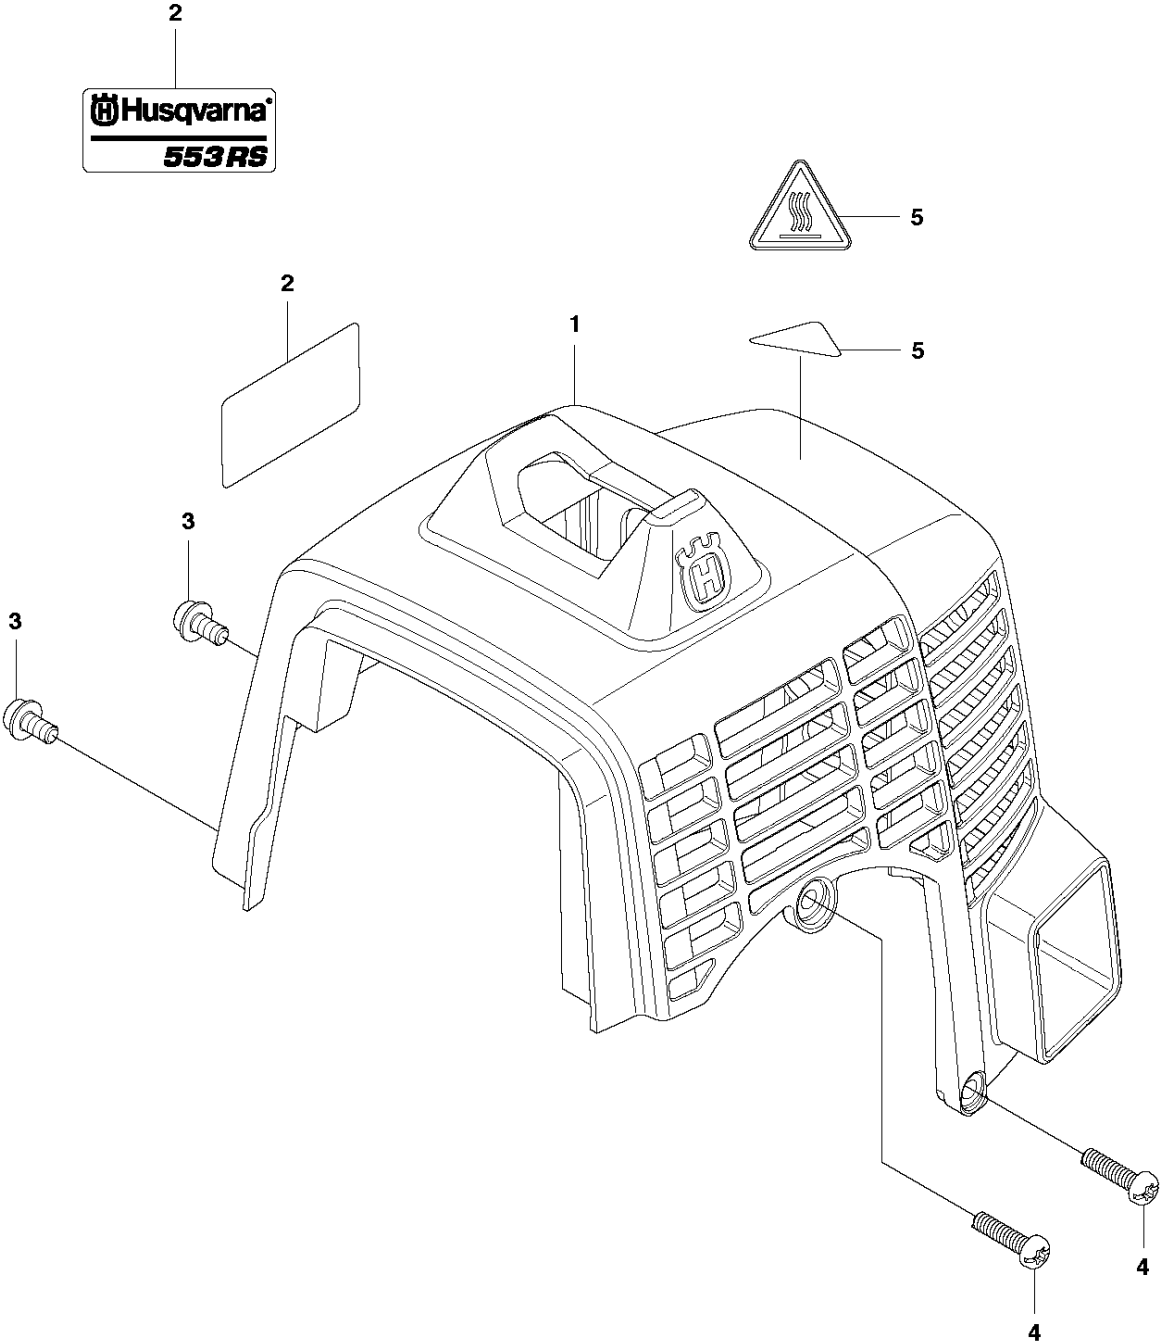

N 253RJ, 253R, 553RS
CRANK SHAFT

CRANKSHAFT

553 RS, 2011-08

Ref	Part No	Description	Remark	QTY KIT
1	521 63 63-01	SHAFT-COMP		1
2	521 52 11-01	BALL BEARING		2
3	506 68 94-01	KEY		1

G 553RS
CYLINDER COVER

CYLINDER COVER